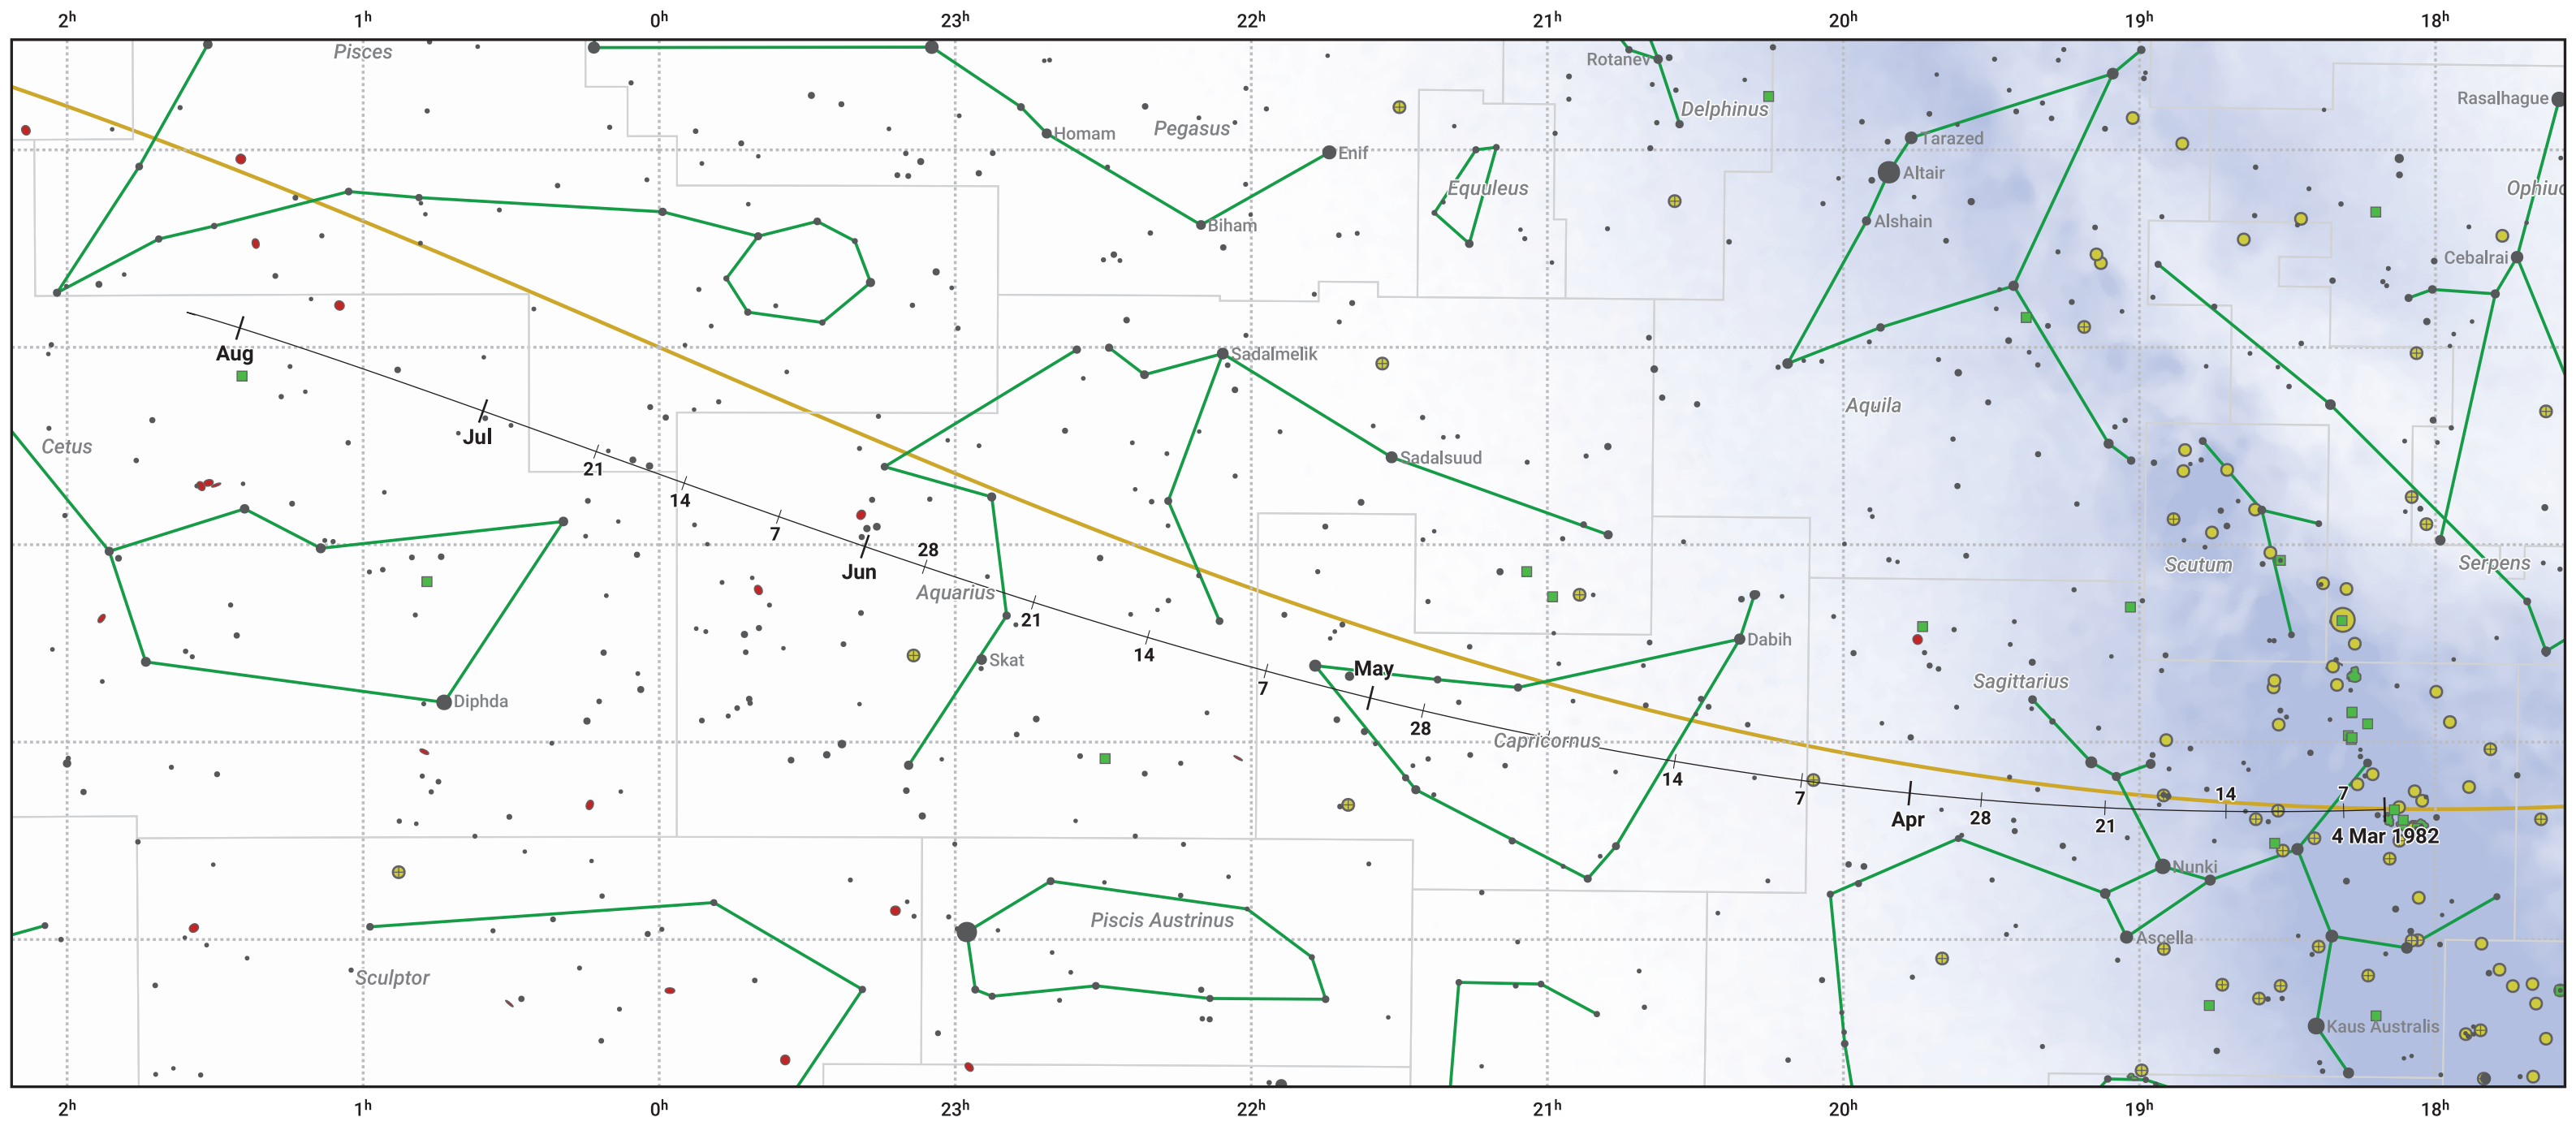

The path of 88P/Howell starting on 4 Mar 1982

© Dominic Ford 2011–2024. Date markers placed at midnight UTC. Downloaded from <https://in-the-sky.org>

Magnitude scale: ● 6.0 ● 5.0 ● 4.0 ● 3.0 ● 2.0 ● 1.0 ● 0.0

— Ecliptic Plane

● Galaxy ● Bright nebula ● Open cluster ● Globular cluster

Date	Mag
1982 Mar 30	9.2
1982 May 1	8.2
1982 May 3	8.2
1982 Jul 1	8.1
1982 Aug 27	9.2