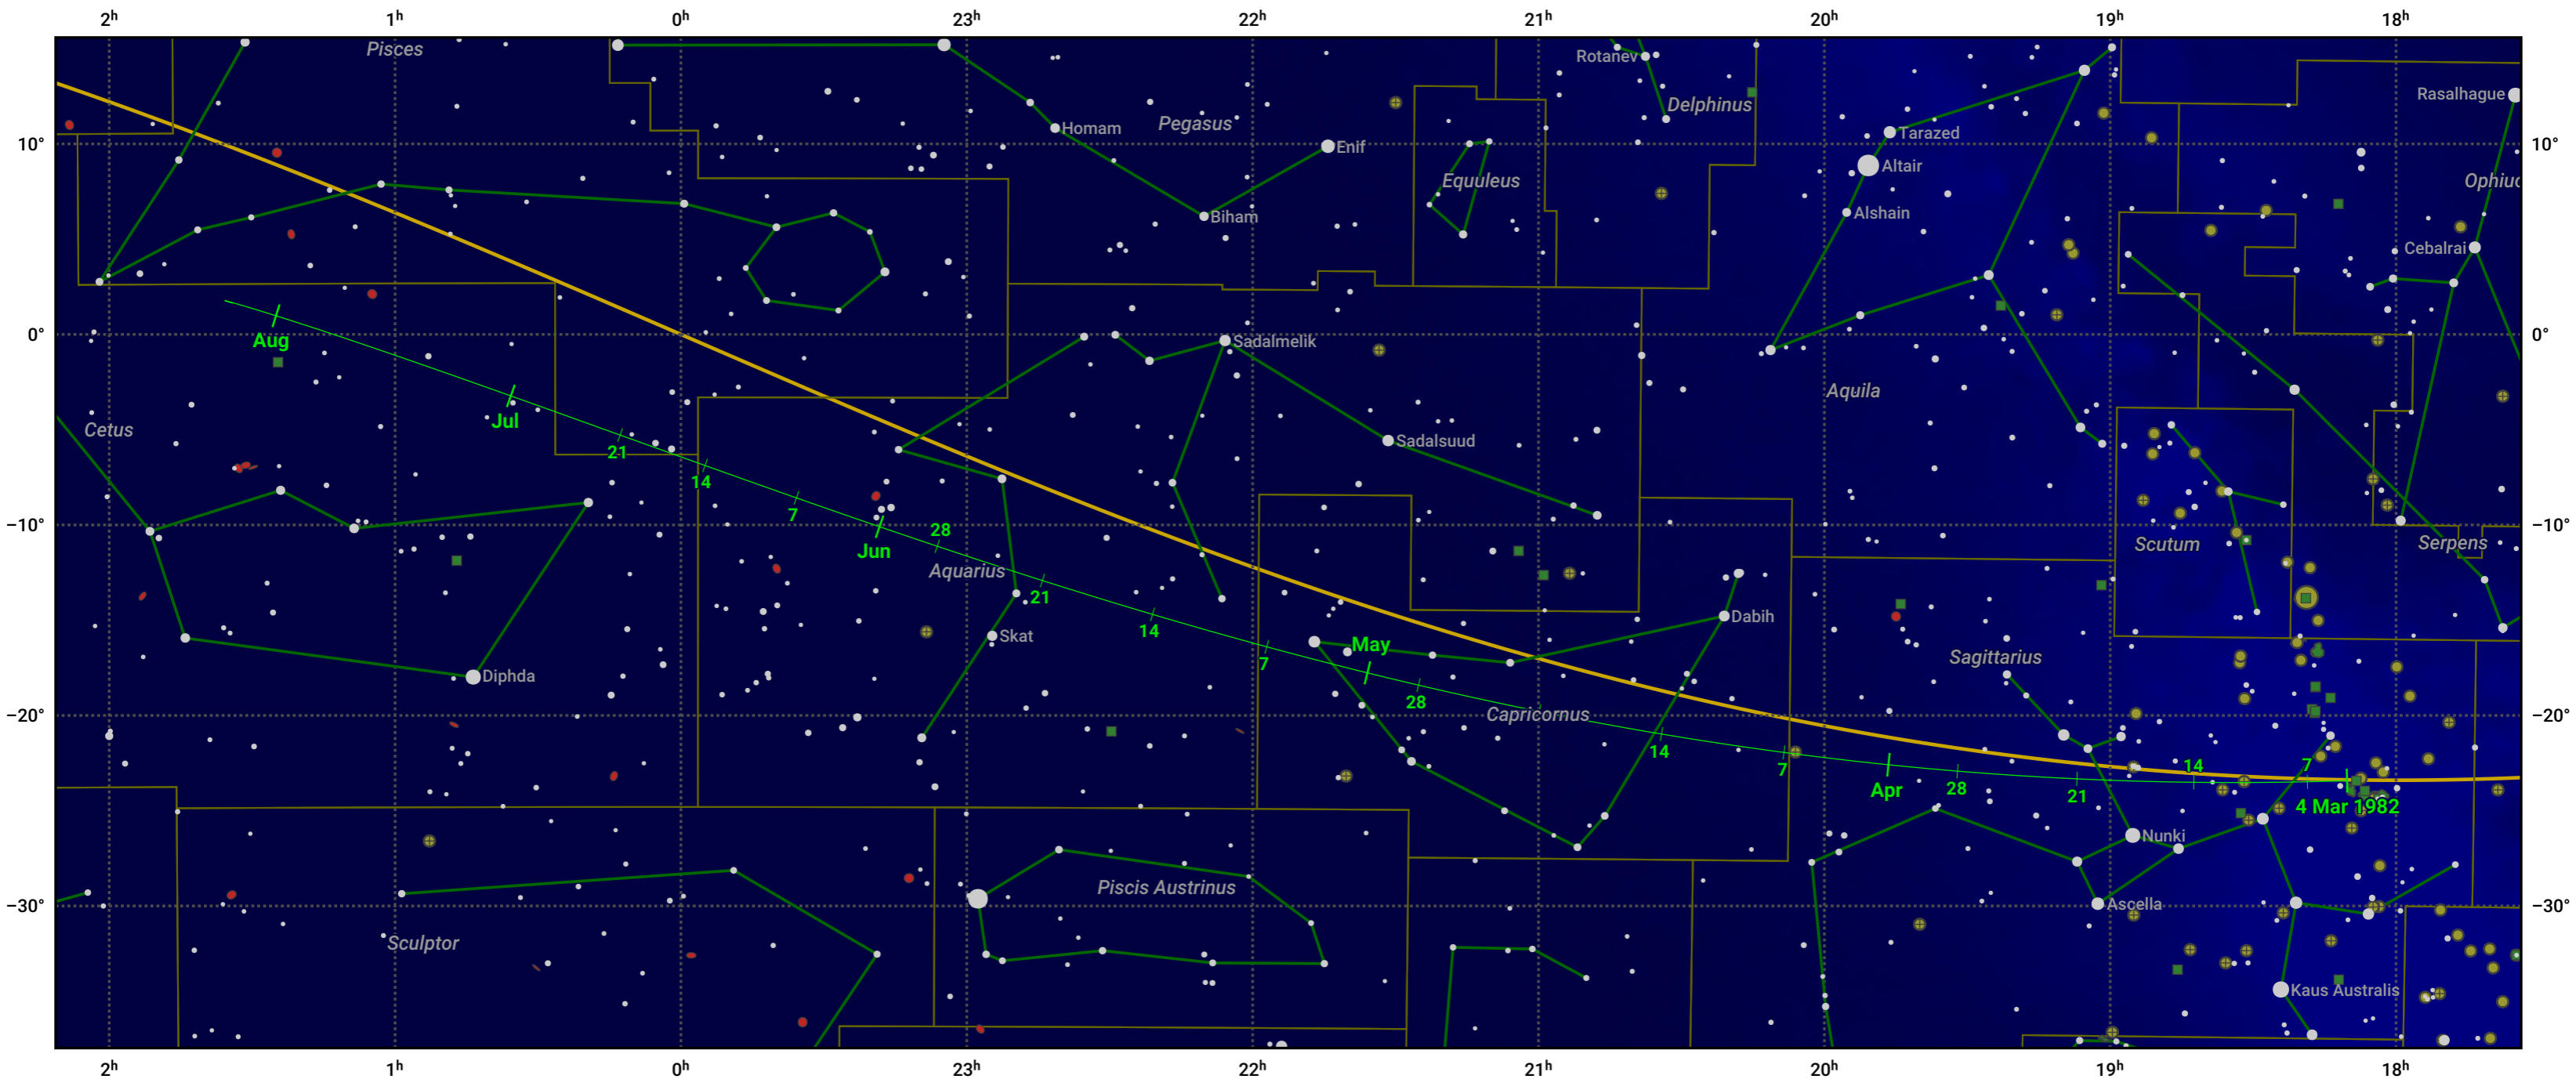

The path of 88P/Howell starting on 4 Mar 1982

© Dominic Ford 2011–2024. Date markers placed at midnight UTC. Downloaded from <https://in-the-sky.org>

Magnitude scale: ● 6.0 ● 5.0 ● 4.0 ● 3.0 ● 2.0 ● 1.0 ● 0.0

— Ecliptic Plane

● Galaxy ■ Bright nebula ● Open cluster ⊕ Globular cluster

Date	Mag
1982 Mar 30	9.2
1982 May 1	8.2
1982 May 3	8.2
1982 Jul 1	8.1
1982 Aug 27	9.2