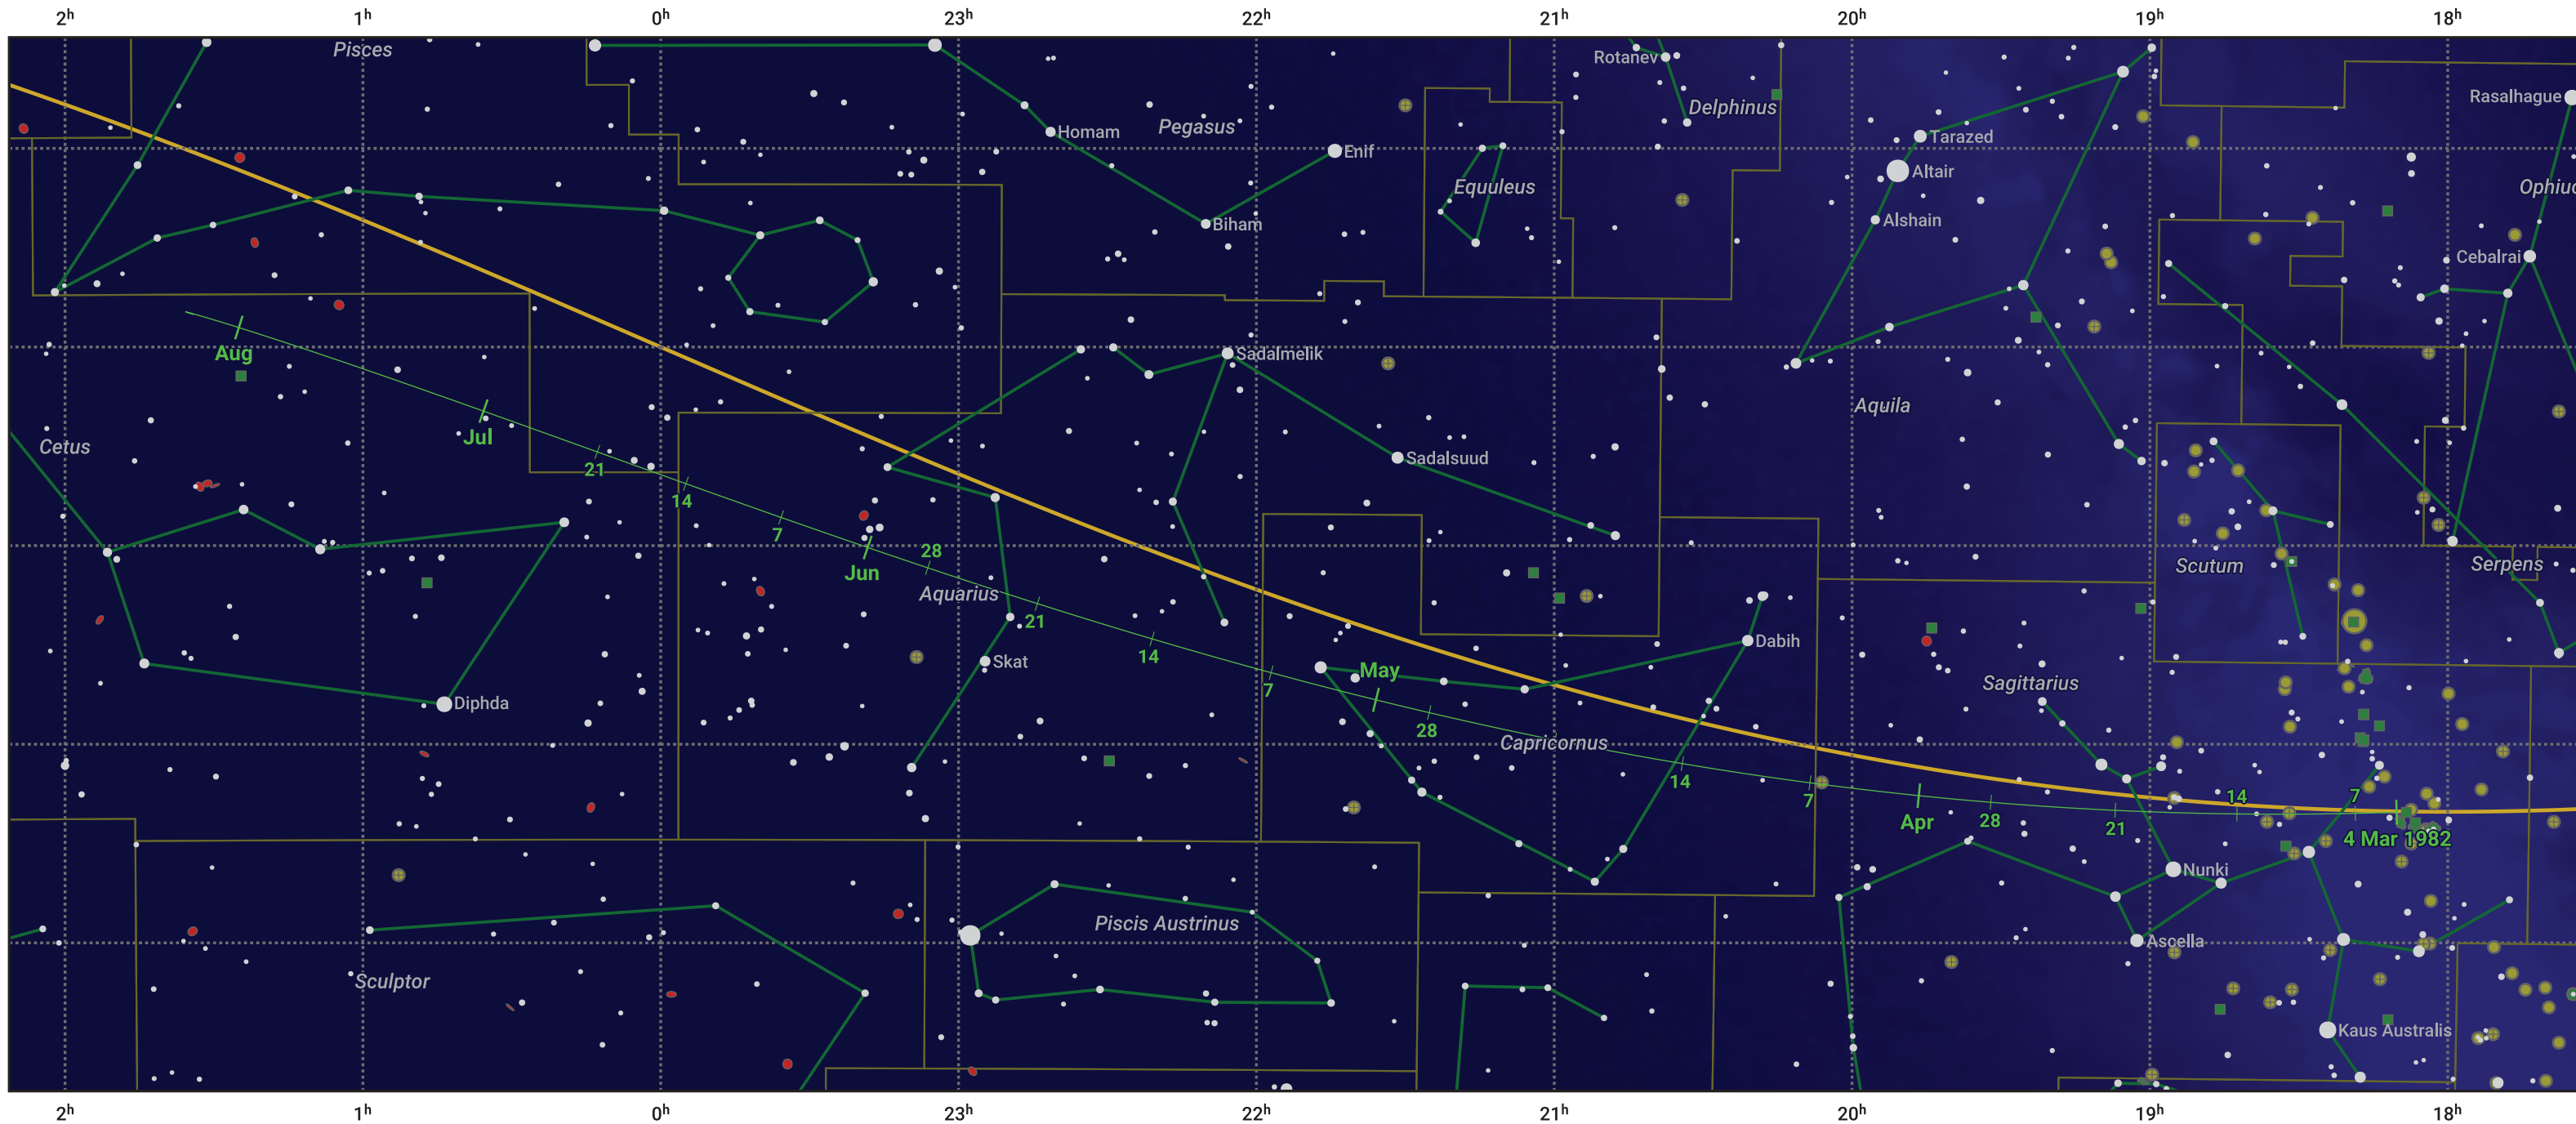

The path of 88P/Howell starting on 4 Mar 1982

© Dominic Ford 2011–2024. Date markers placed at midnight UTC. Downloaded from <https://in-the-sky.org>

Magnitude scale: ● 6.0 ● 5.0 ● 4.0 ● 3.0 ● 2.0 ● 1.0 ● 0.0

— Ecliptic Plane

● Galaxy ● Bright nebula ● Open cluster ● Globular cluster

Date	Mag
1982 Mar 30	9.2
1982 May 1	8.2
1982 May 3	8.2
1982 Jul 1	8.1
1982 Aug 27	9.2