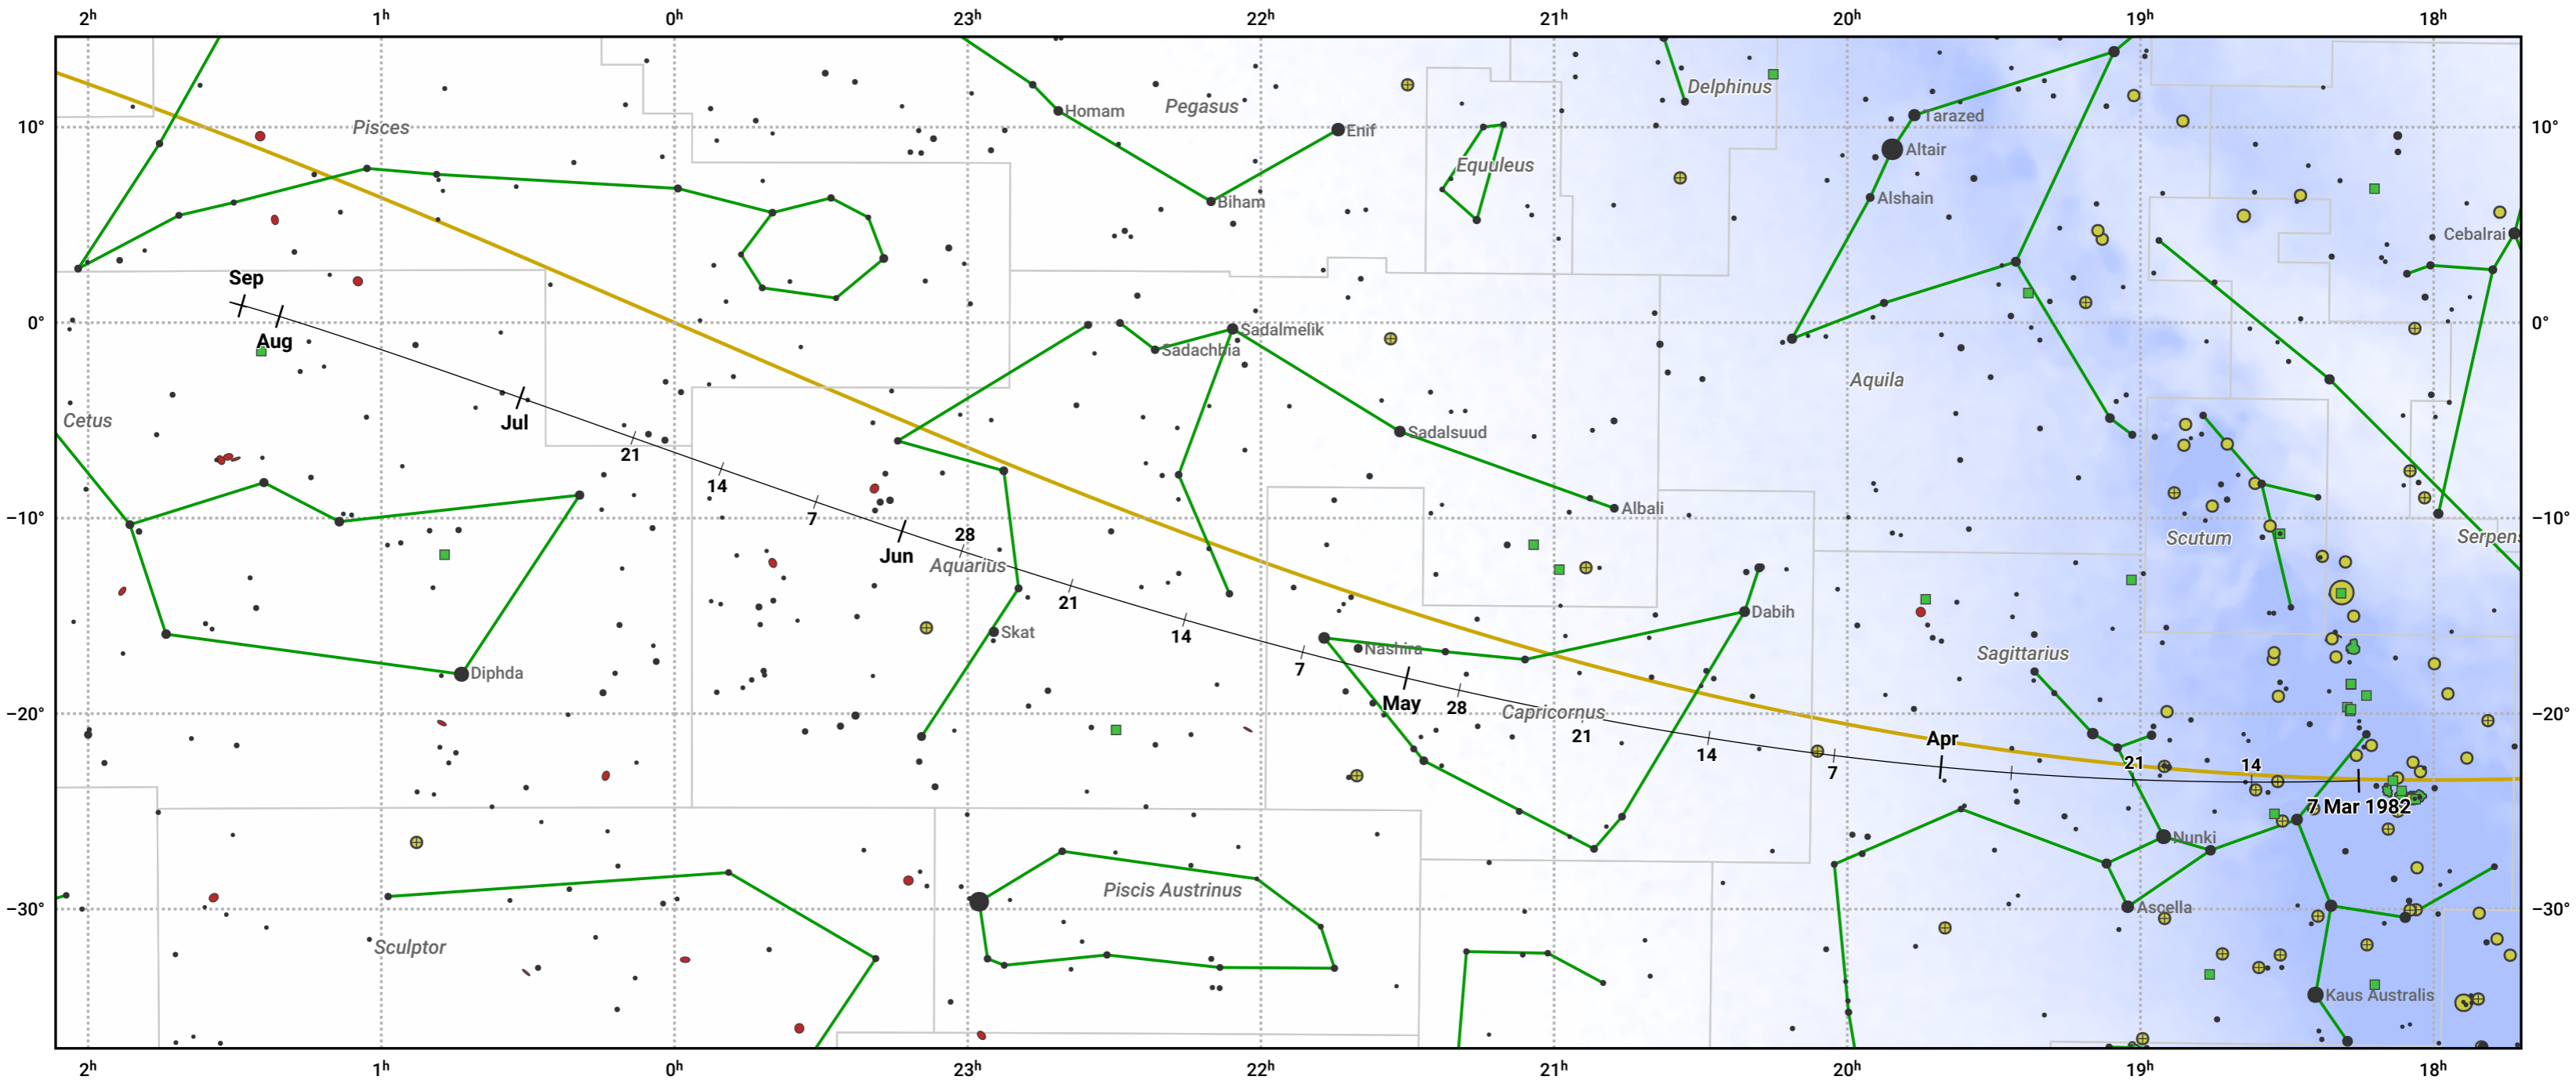

The path of 88P/Howell starting on 7 Mar 1982

© Dominic Ford 2011–2024. Date markers placed at midnight UTC. Downloaded from <https://in-the-sky.org>

Magnitude scale: ● 6.0 ● 5.0 ● 4.0 ● 3.0 ● 2.0 ● 1.0 ● 0.0

— Ecliptic Plane

● Galaxy
 ■ Bright nebula
 ● Open cluster
 + Globular cluster

Date	Mag
1982 Apr 1	9.1
1982 May 1	8.2
1982 May 4	8.1
1982 Jul 1	8.0
1982 Aug 29	9.2
1982 Sep 1	9.2