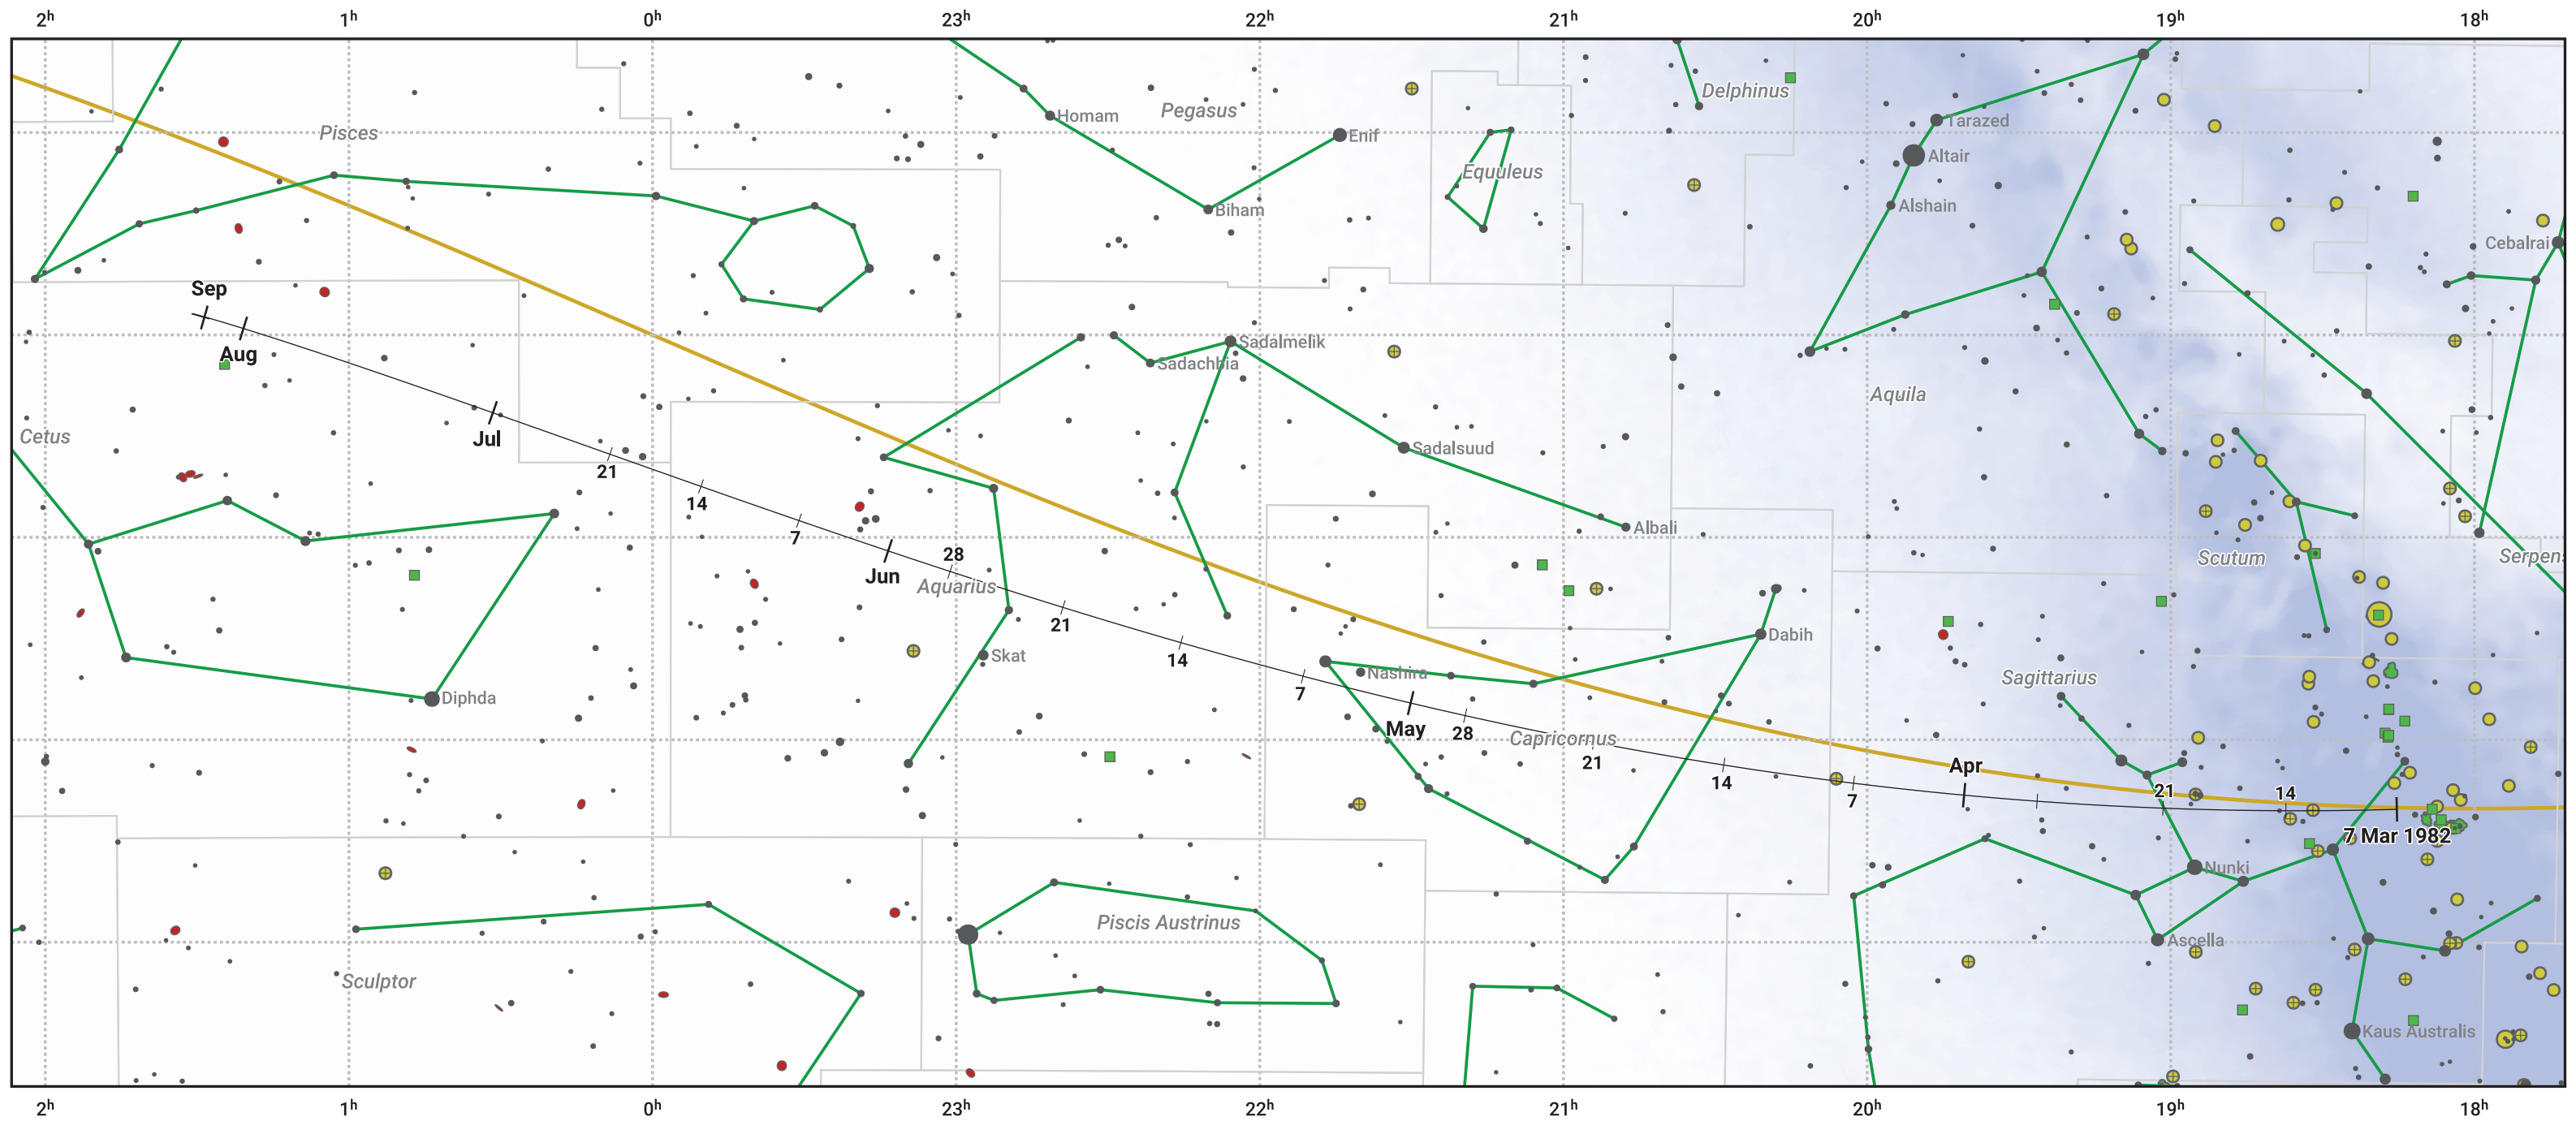

# The path of 88P/Howell starting on 7 Mar 1982

© Dominic Ford 2011–2024. Date markers placed at midnight UTC. Downloaded from <https://in-the-sky.org>

Magnitude scale: ● 6.0 ● 5.0 ● 4.0 ● 3.0 ● 2.0 ● 1.0 ● 0.0

— Ecliptic Plane

● Galaxy   
 ■ Bright nebula   
 ● Open cluster   
 + Globular cluster

Date	Mag
1982 Apr 1	9.1
1982 May 1	8.2
1982 May 4	8.1
1982 Jul 1	8.0
1982 Aug 29	9.2
1982 Sep 1	9.2