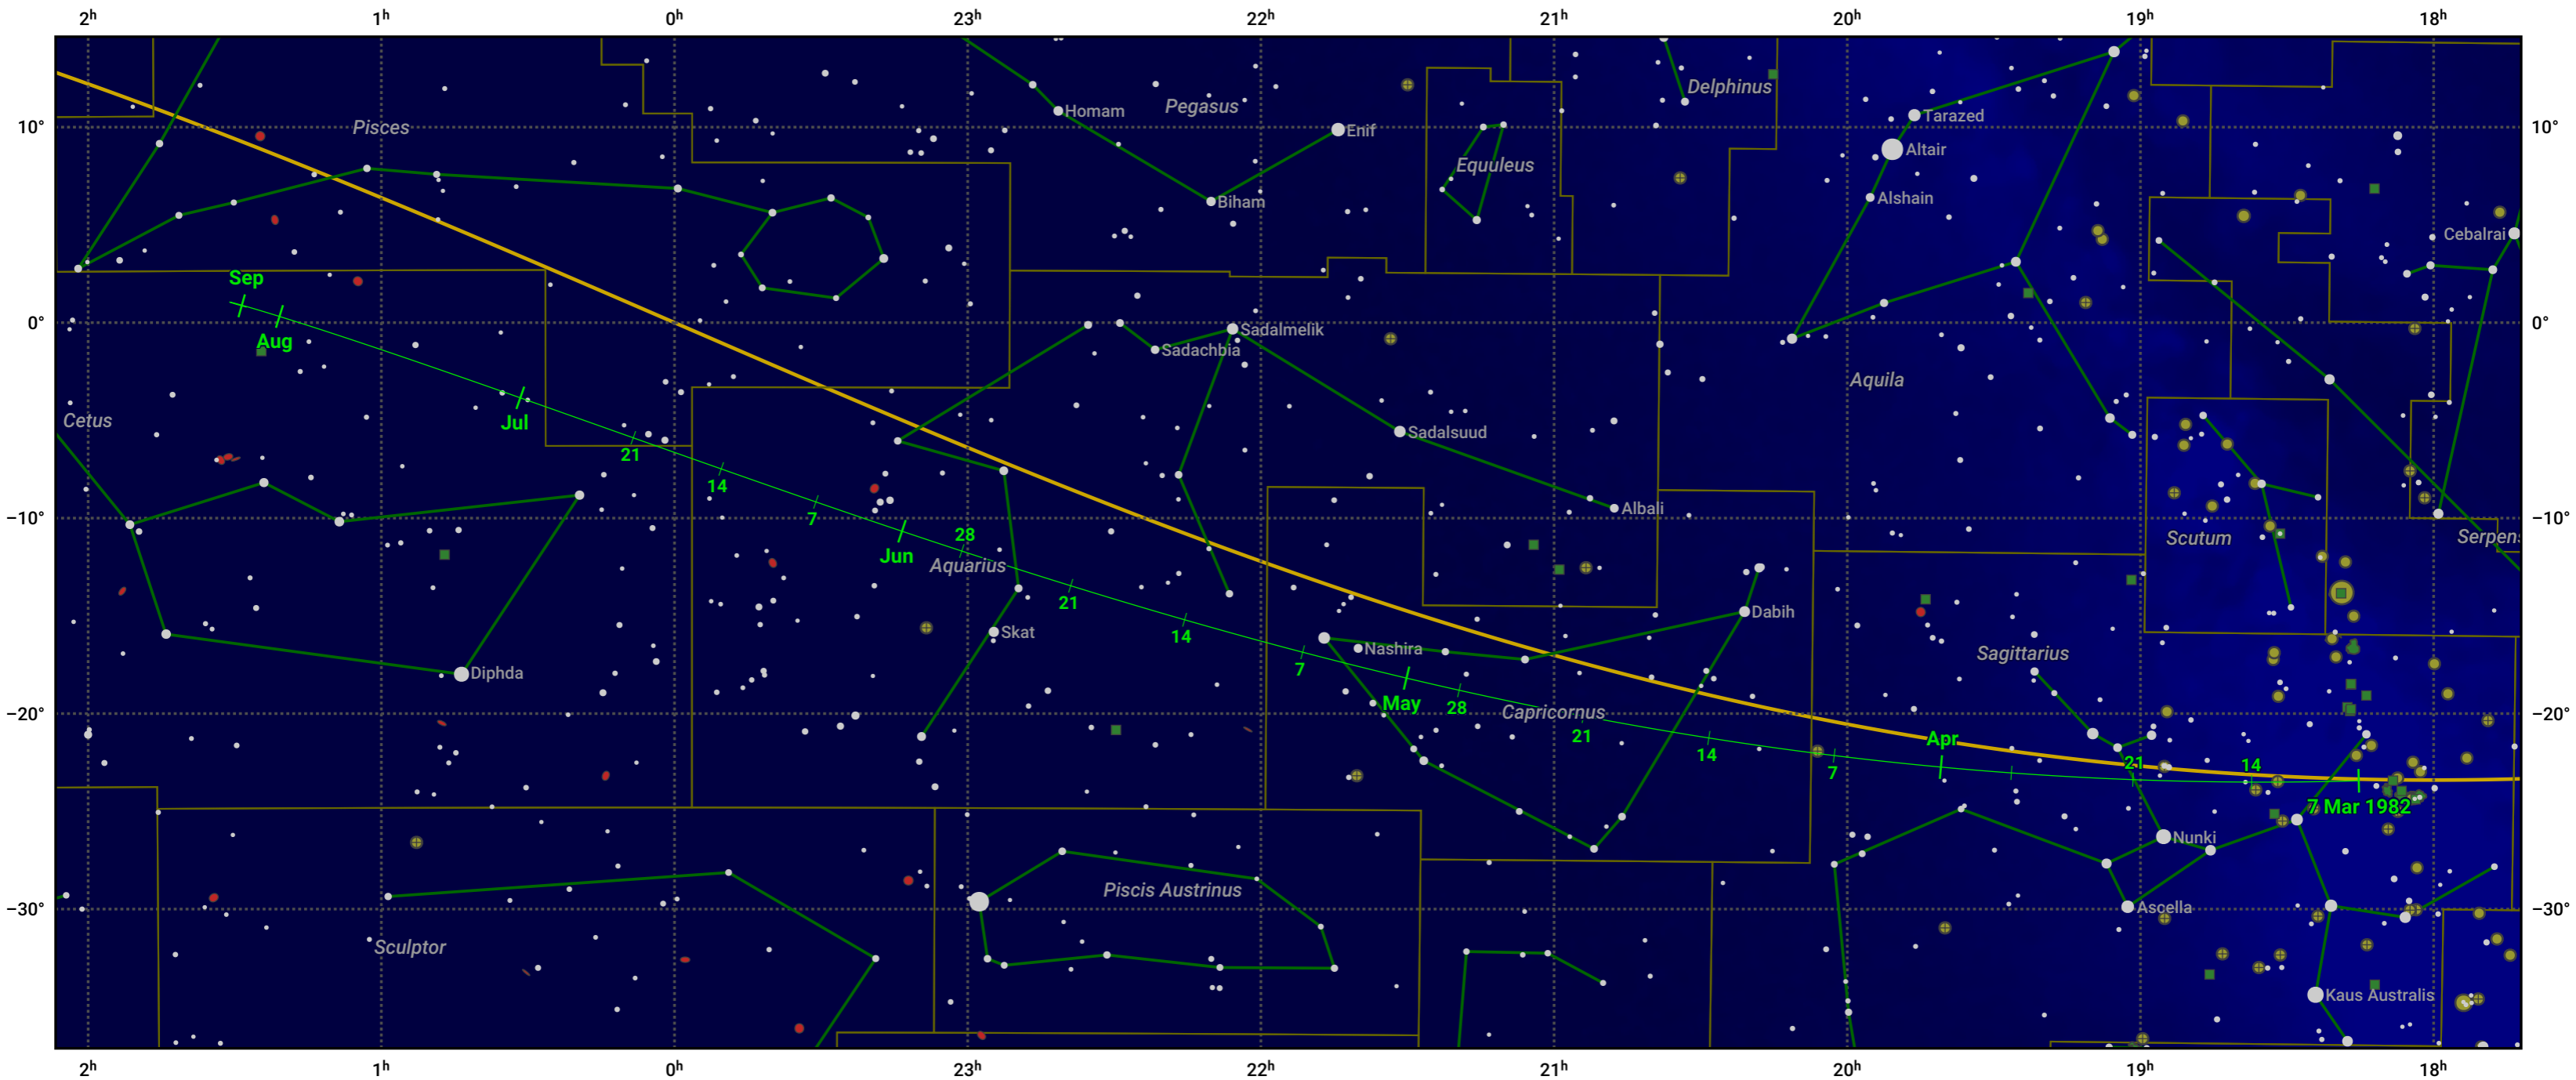

The path of 88P/Howell starting on 7 Mar 1982

© Dominic Ford 2011–2024. Date markers placed at midnight UTC. Downloaded from <https://in-the-sky.org>

Magnitude scale: 6.0 5.0 4.0 3.0 2.0 1.0 0.0

Ecliptic Plane

Galaxy
 Bright nebula
 Open cluster
 Globular cluster

Date	Mag
1982 Apr 1	9.1
1982 May 1	8.2
1982 May 4	8.1
1982 Jul 1	8.0
1982 Aug 29	9.2
1982 Sep 1	9.2