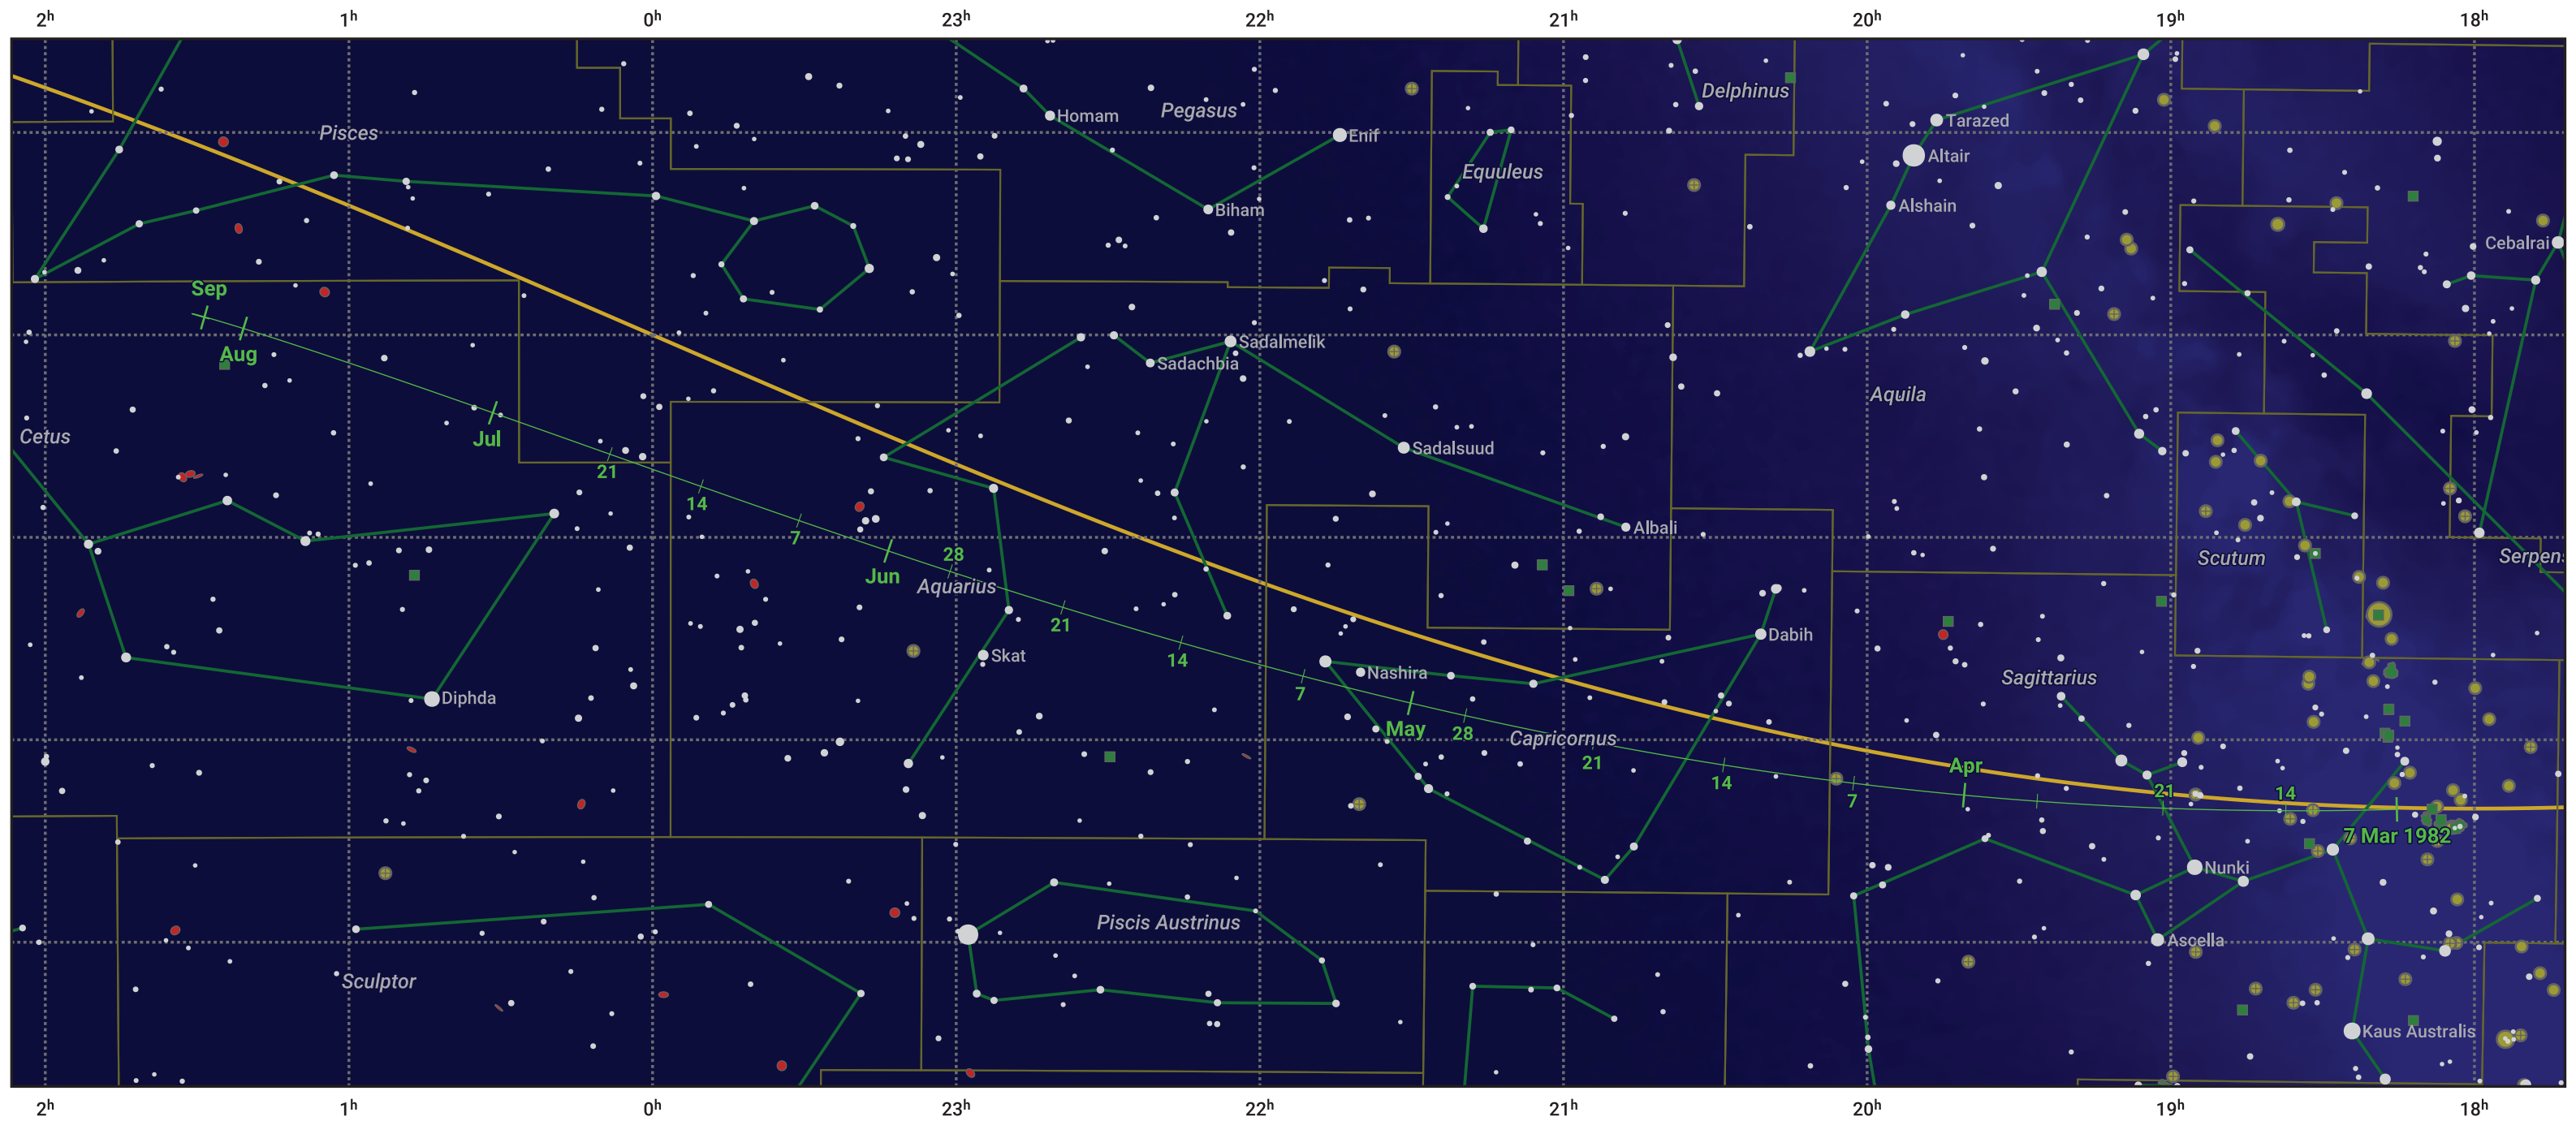

# The path of 88P/Howell starting on 7 Mar 1982

© Dominic Ford 2011–2024. Date markers placed at midnight UTC. Downloaded from <https://in-the-sky.org>

Magnitude scale: ● 6.0 ● 5.0 ● 4.0 ● 3.0 ● 2.0 ● 1.0 ● 0.0

— Ecliptic Plane

● Galaxy   
 ■ Bright nebula   
 ● Open cluster   
 ⊕ Globular cluster

Date	Mag
1982 Apr 1	9.1
1982 May 1	8.2
1982 May 4	8.1
1982 Jul 1	8.0
1982 Aug 29	9.2
1982 Sep 1	9.2