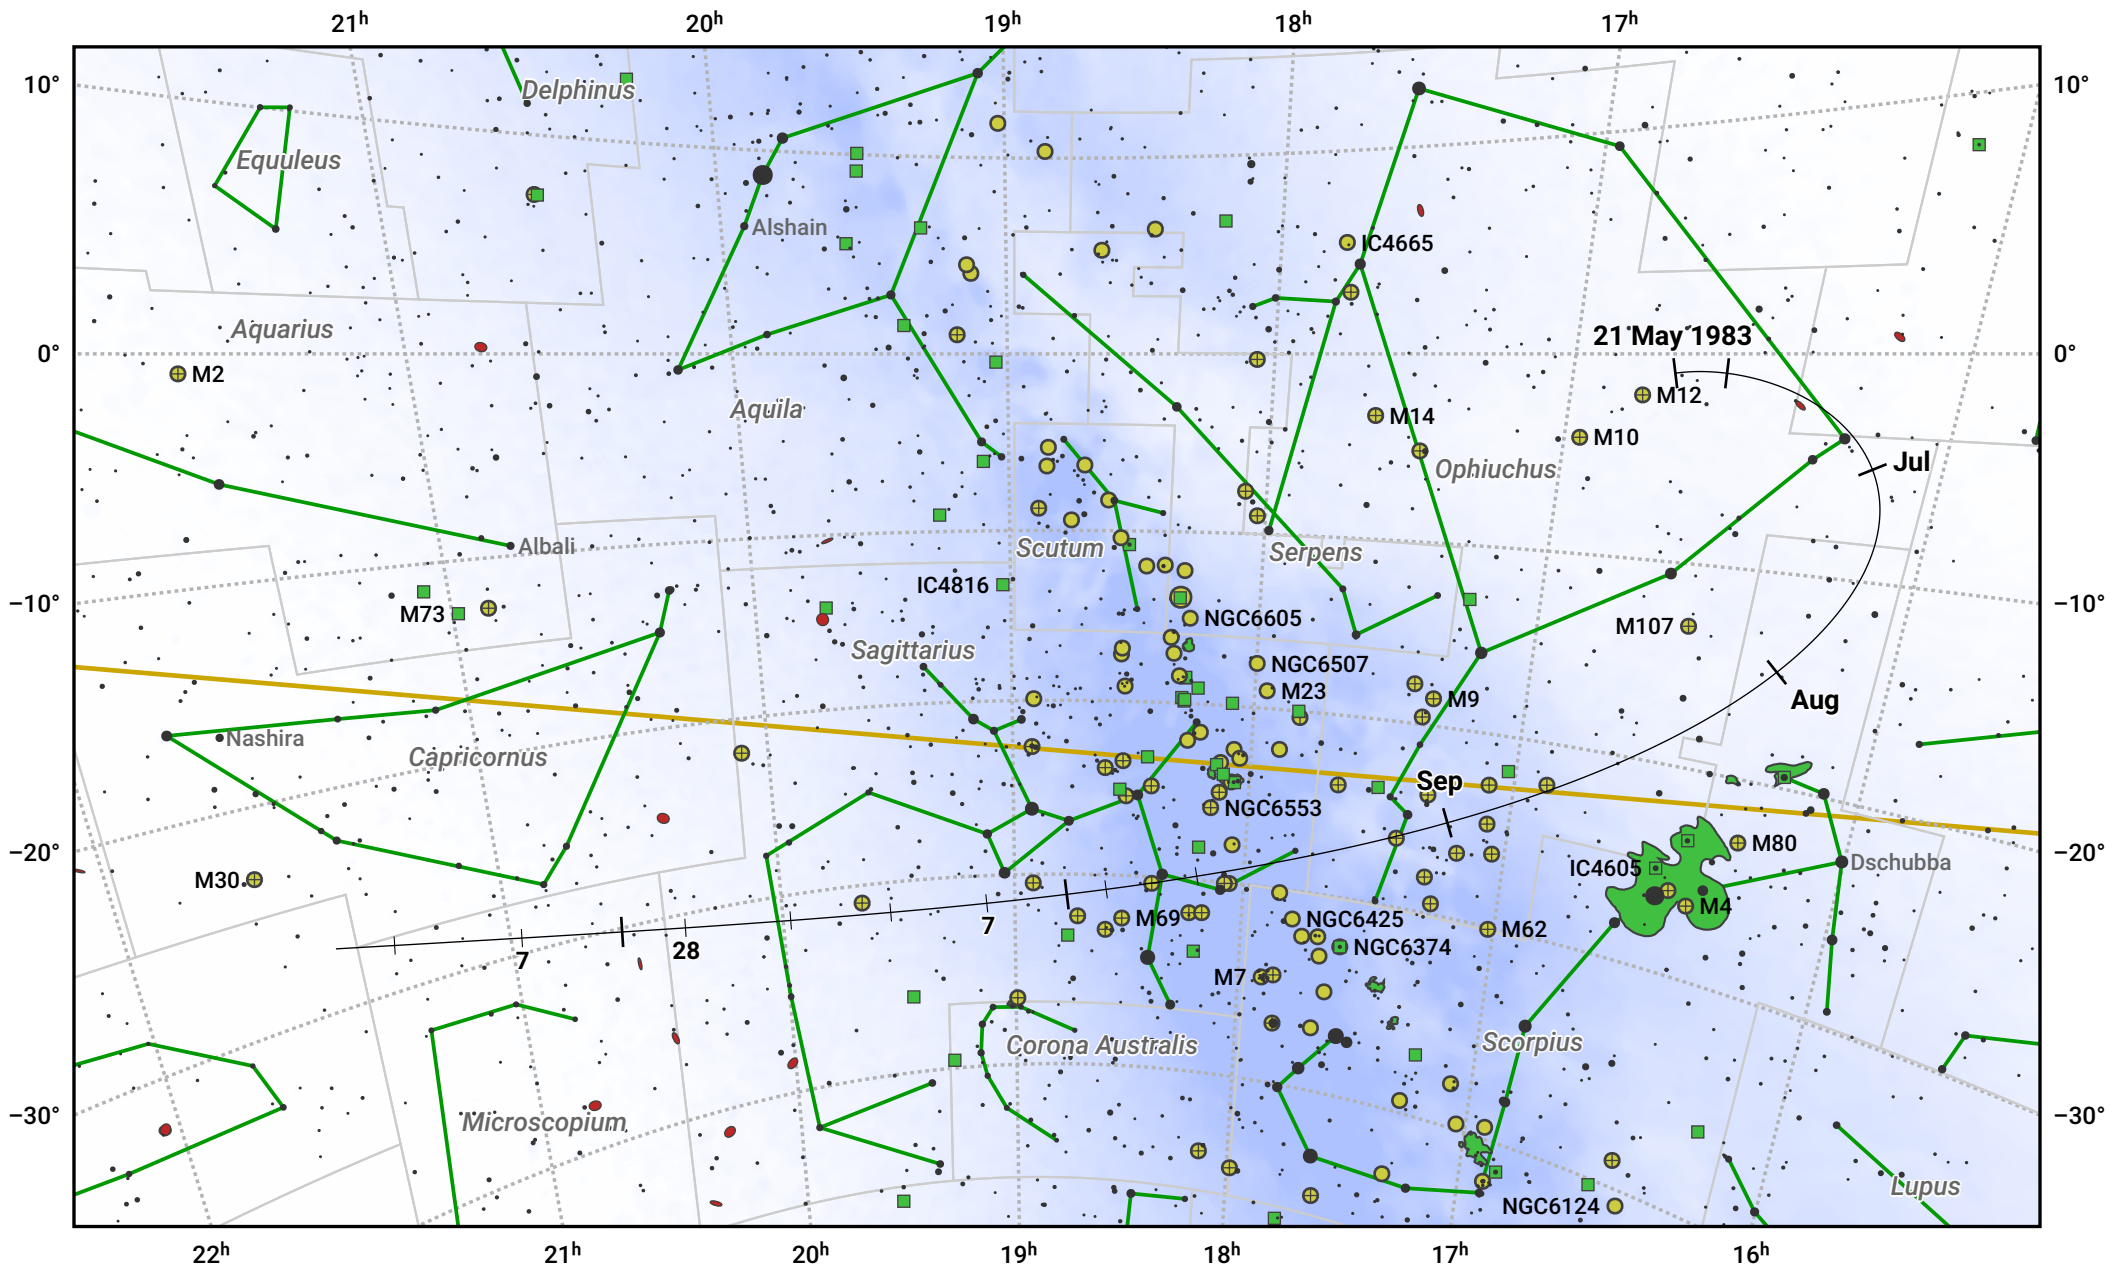

# The path of 10P/Tempel starting on 21 May 1983

© Dominic Ford 2011–2024. Date markers placed at midnight UTC. Downloaded from <https://in-the-sky.org>

Magnitude scale: · 7.0 · 6.0 · 5.0 · 4.0 · 3.0 · 2.0 · 1.0 · 0.0

— Ecliptic Plane

● Galaxy    ■ Bright nebula    ● Open cluster    ⊕ Globular cluster

Date	Mag
1983 Jun 18	9.8
1983 Jul 1	9.5
1983 Sep 1	8.9
1983 Nov 1	10.1