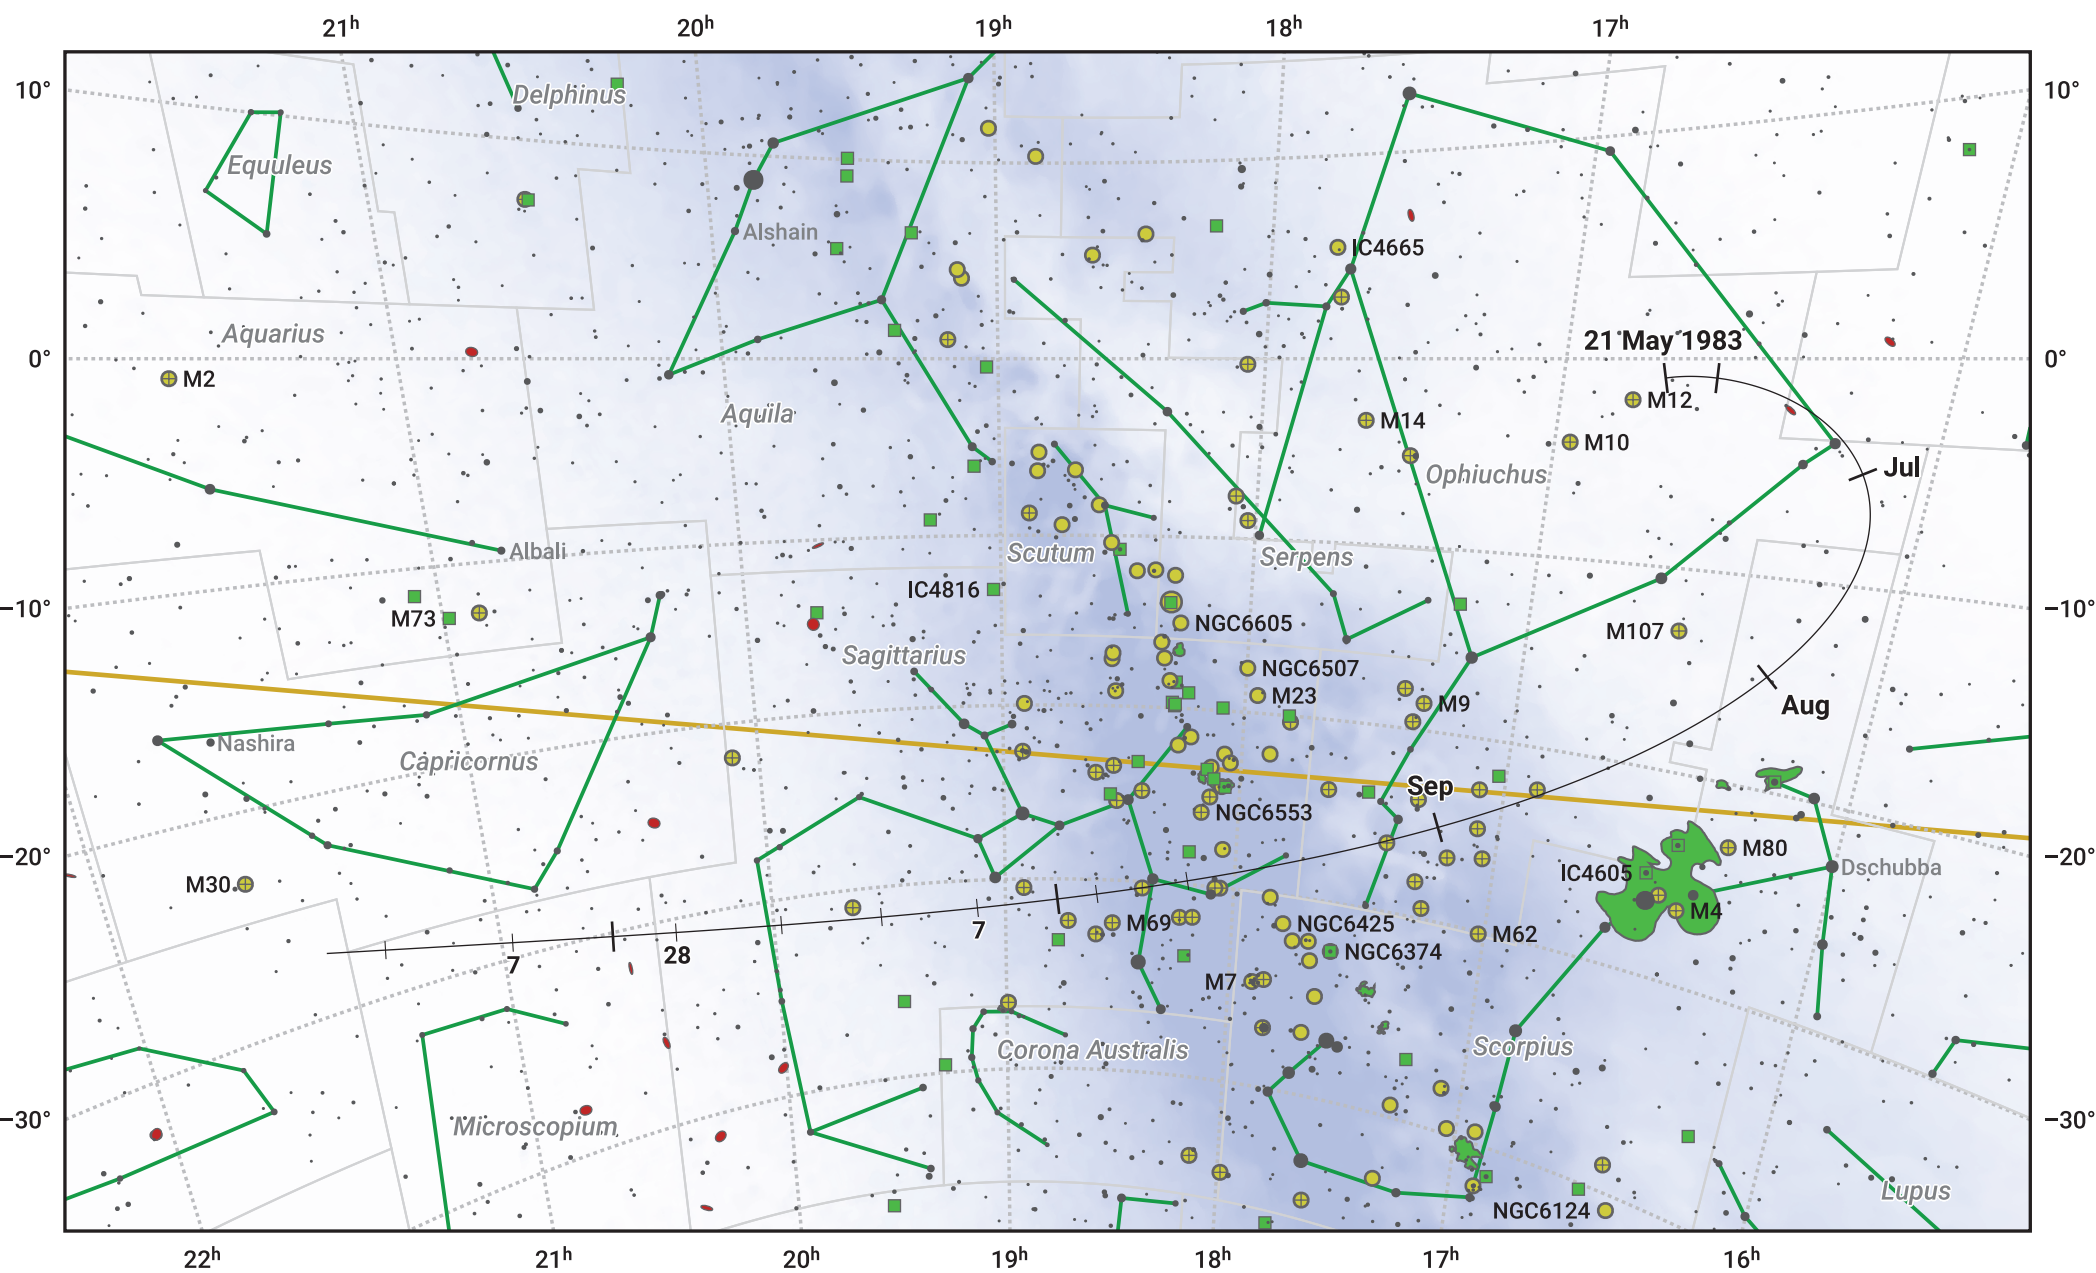

# The path of 10P/Tempel starting on 21 May 1983

© Dominic Ford 2011–2024. Date markers placed at midnight UTC. Downloaded from <https://in-the-sky.org>

Magnitude scale: 7.0 6.0 5.0 4.0 3.0 2.0 1.0 0.0

— Ecliptic Plane

- Galaxy
- Bright nebula
- Open cluster
- ⊕ Globular cluster

Date	Mag
1983 Jun 18	9.8
1983 Jul 1	9.5
1983 Sep 1	8.9
1983 Nov 1	10.1