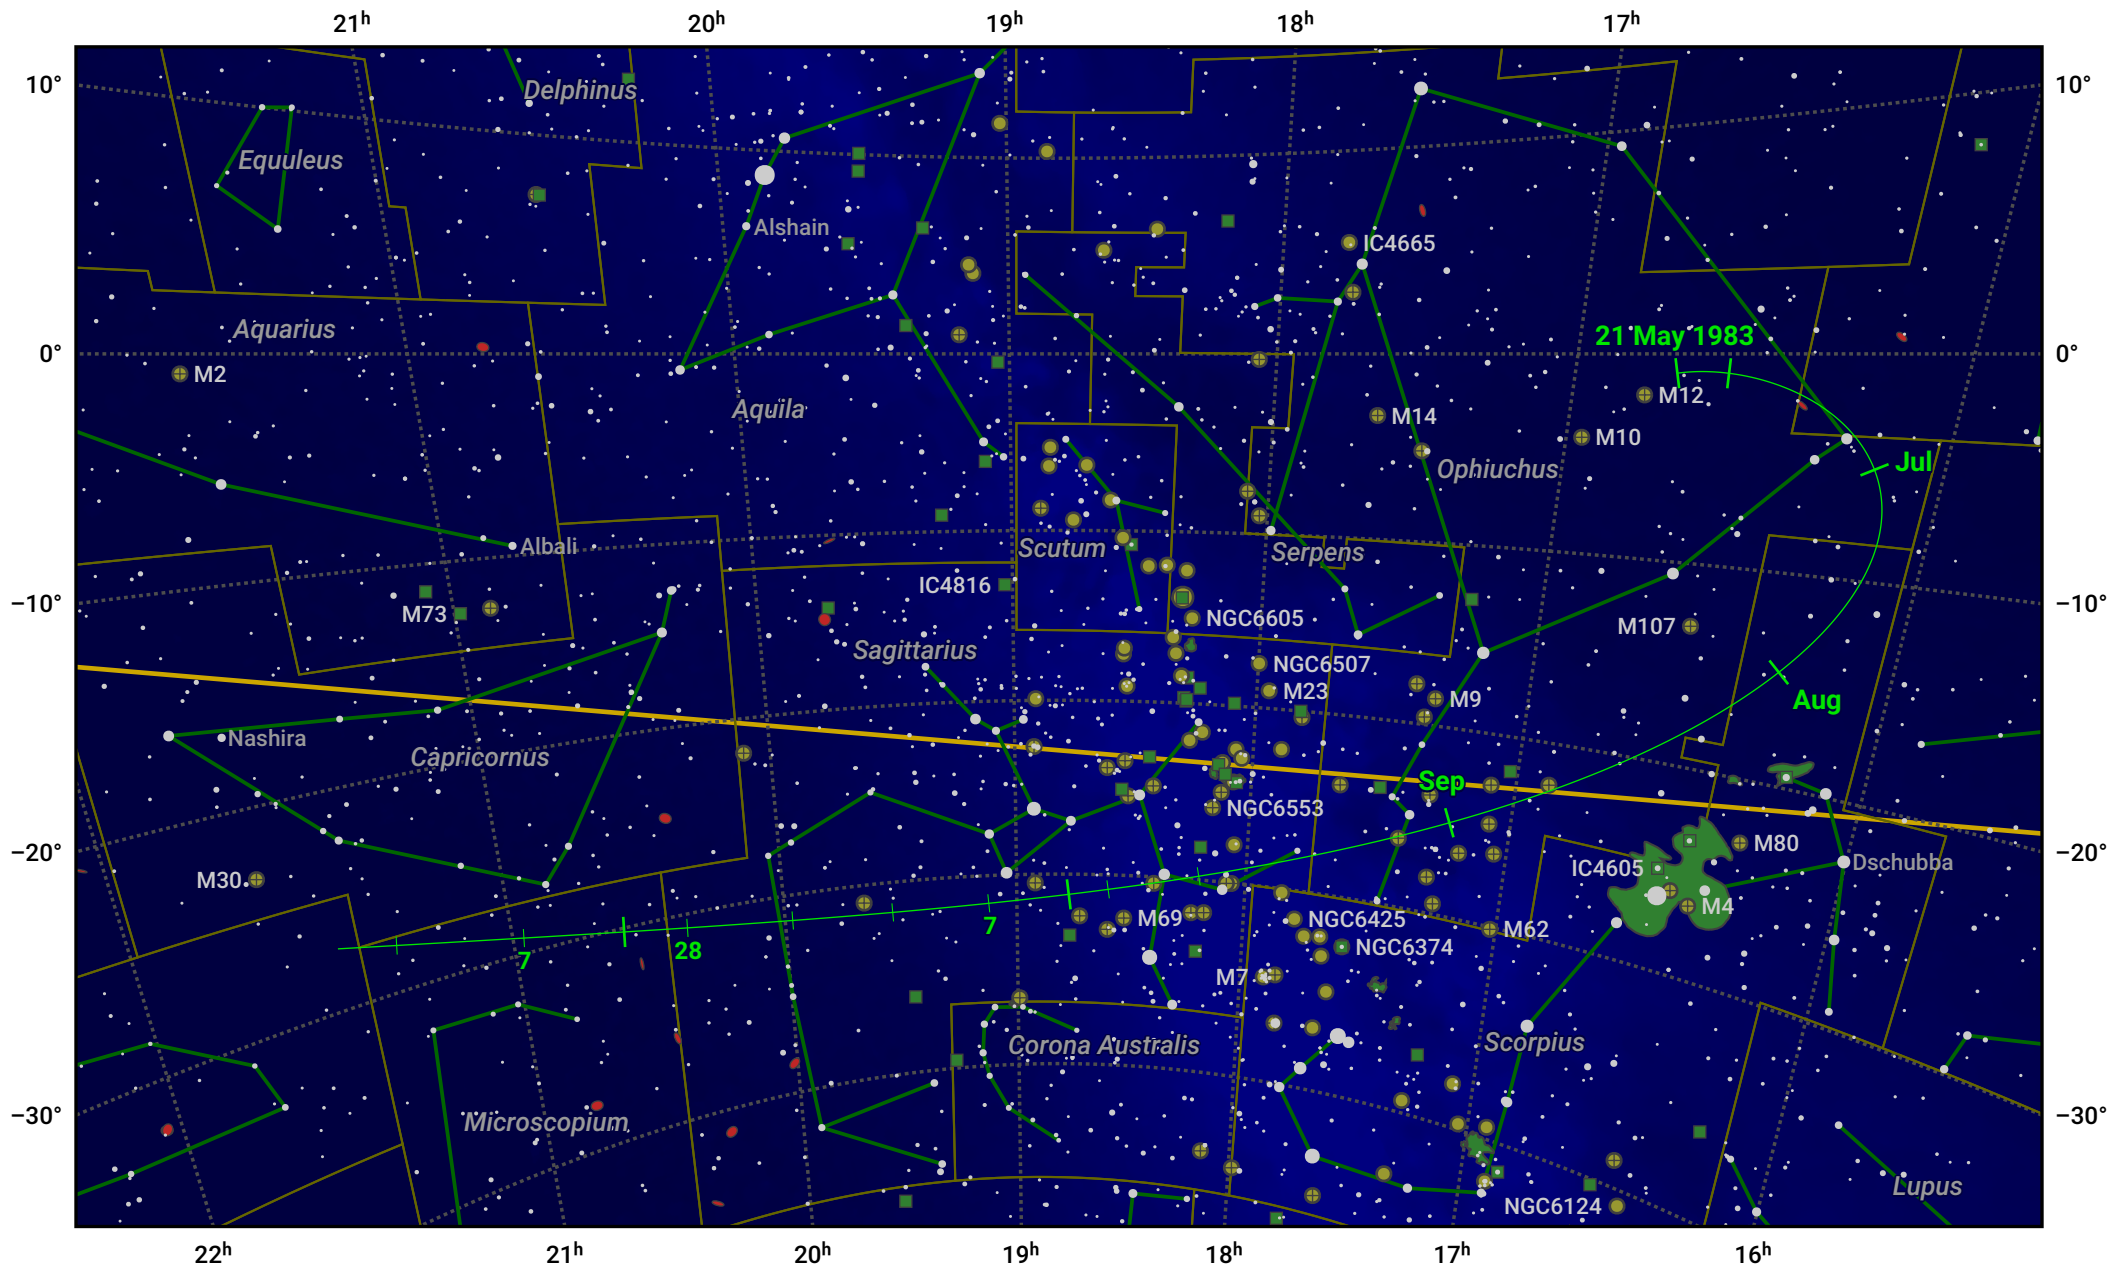

The path of 10P/Tempel starting on 21 May 1983

© Dominic Ford 2011–2024. Date markers placed at midnight UTC. Downloaded from <https://in-the-sky.org>

Magnitude scale: · 7.0 · 6.0 · 5.0 · 4.0 · 3.0 · 2.0 · 1.0 ● 0.0

— Ecliptic Plane

- Galaxy
- Bright nebula
- Open cluster
- ⊕ Globular cluster

Date	Mag
1983 Jun 18	9.8
1983 Jul 1	9.5
1983 Sep 1	8.9
1983 Nov 1	10.1