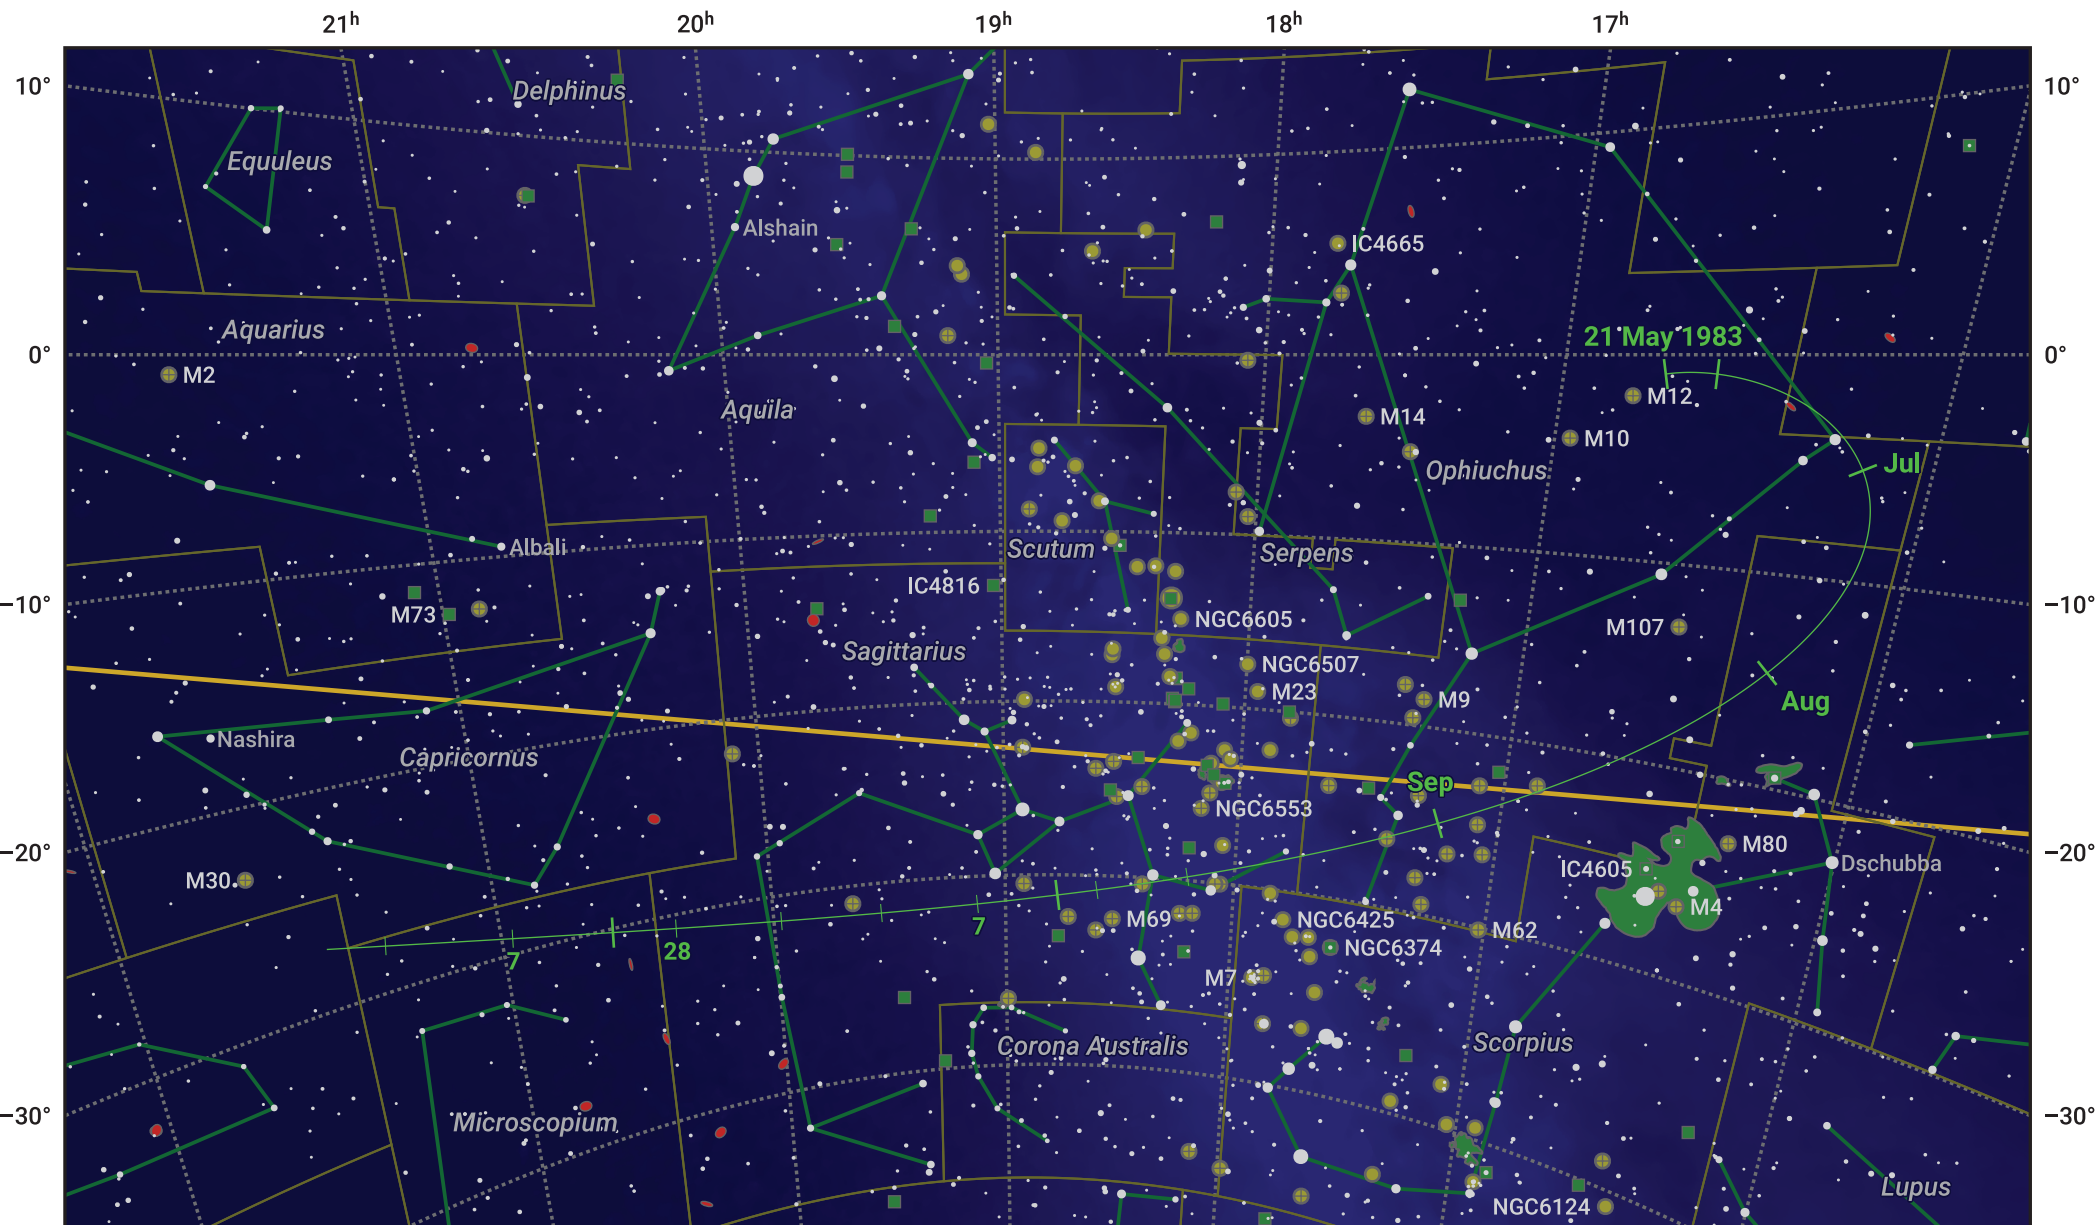

# The path of 10P/Tempel starting on 21 May 1983

© Dominic Ford 2011–2024. Date markers placed at midnight UTC. Downloaded from <https://in-the-sky.org>

Magnitude scale: ● 7.0 ● 6.0 ● 5.0 ● 4.0 ● 3.0 ● 2.0 ● 1.0 ● 0.0

— Ecliptic Plane

- Galaxy
- Bright nebula
- Open cluster
- ⊕ Globular cluster

Date	Mag
1983 Jun 18	9.8
1983 Jul 1	9.5
1983 Sep 1	8.9
1983 Nov 1	10.1