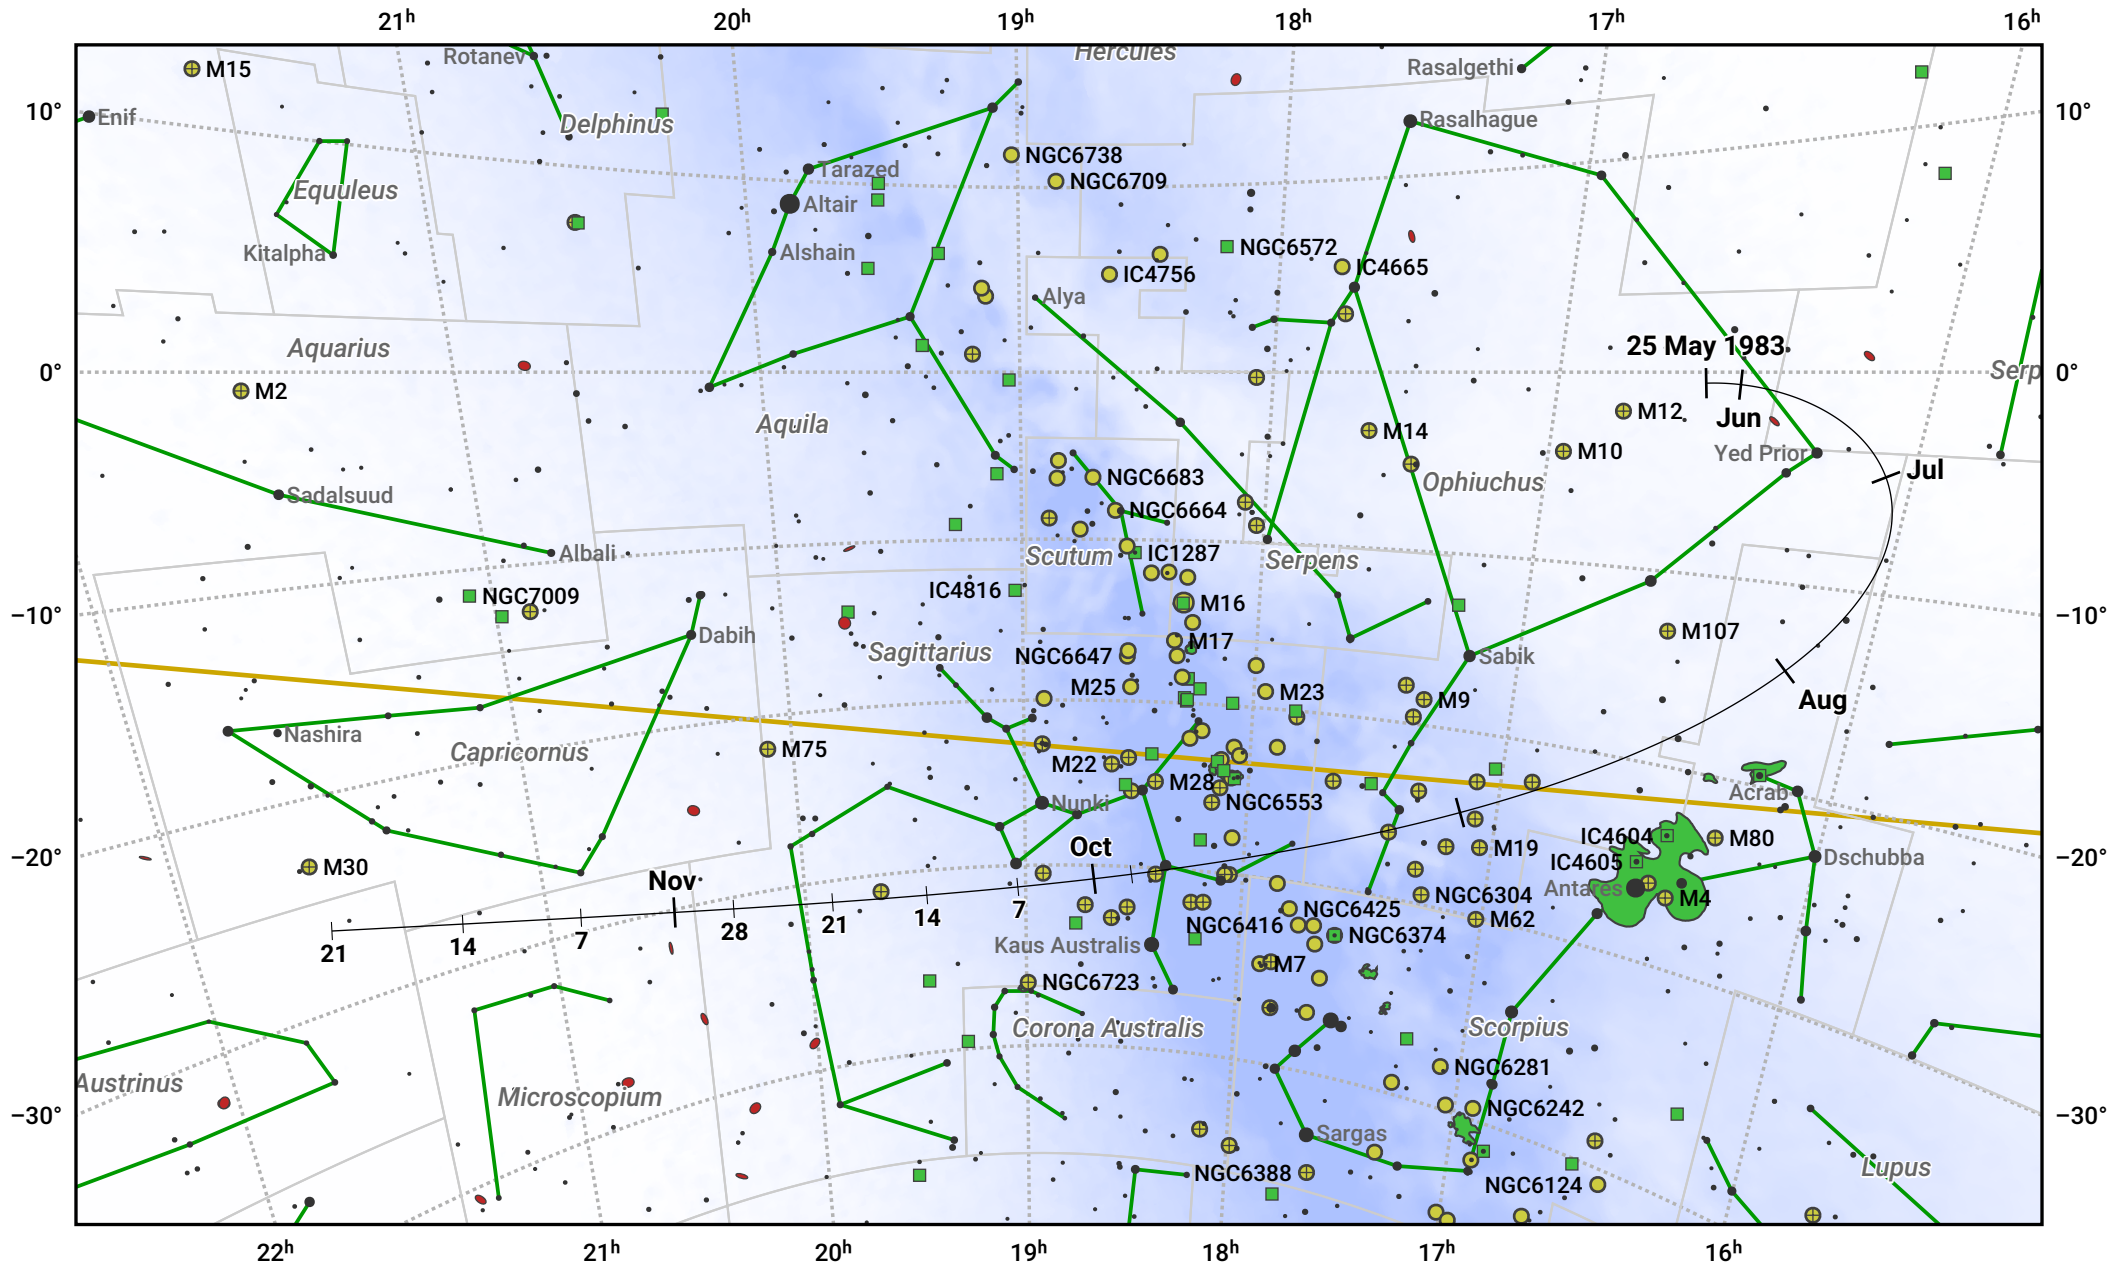

The path of 10P/Tempel starting on 25 May 1983

© Dominic Ford 2011–2024. Date markers placed at midnight UTC. Downloaded from <https://in-the-sky.org>

Magnitude scale: ● 6.0 ● 5.0 ● 4.0 ● 3.0 ● 2.0 ● 1.0 ● 0.0

— Ecliptic Plane

● Galaxy ● Bright nebula ● Open cluster ● Globular cluster

Date	Mag
1983 Jun 25	9.7
1983 Jul 1	9.6
1983 Sep 1	9.0
1983 Nov 1	10.1
1983 Nov 19	10.7