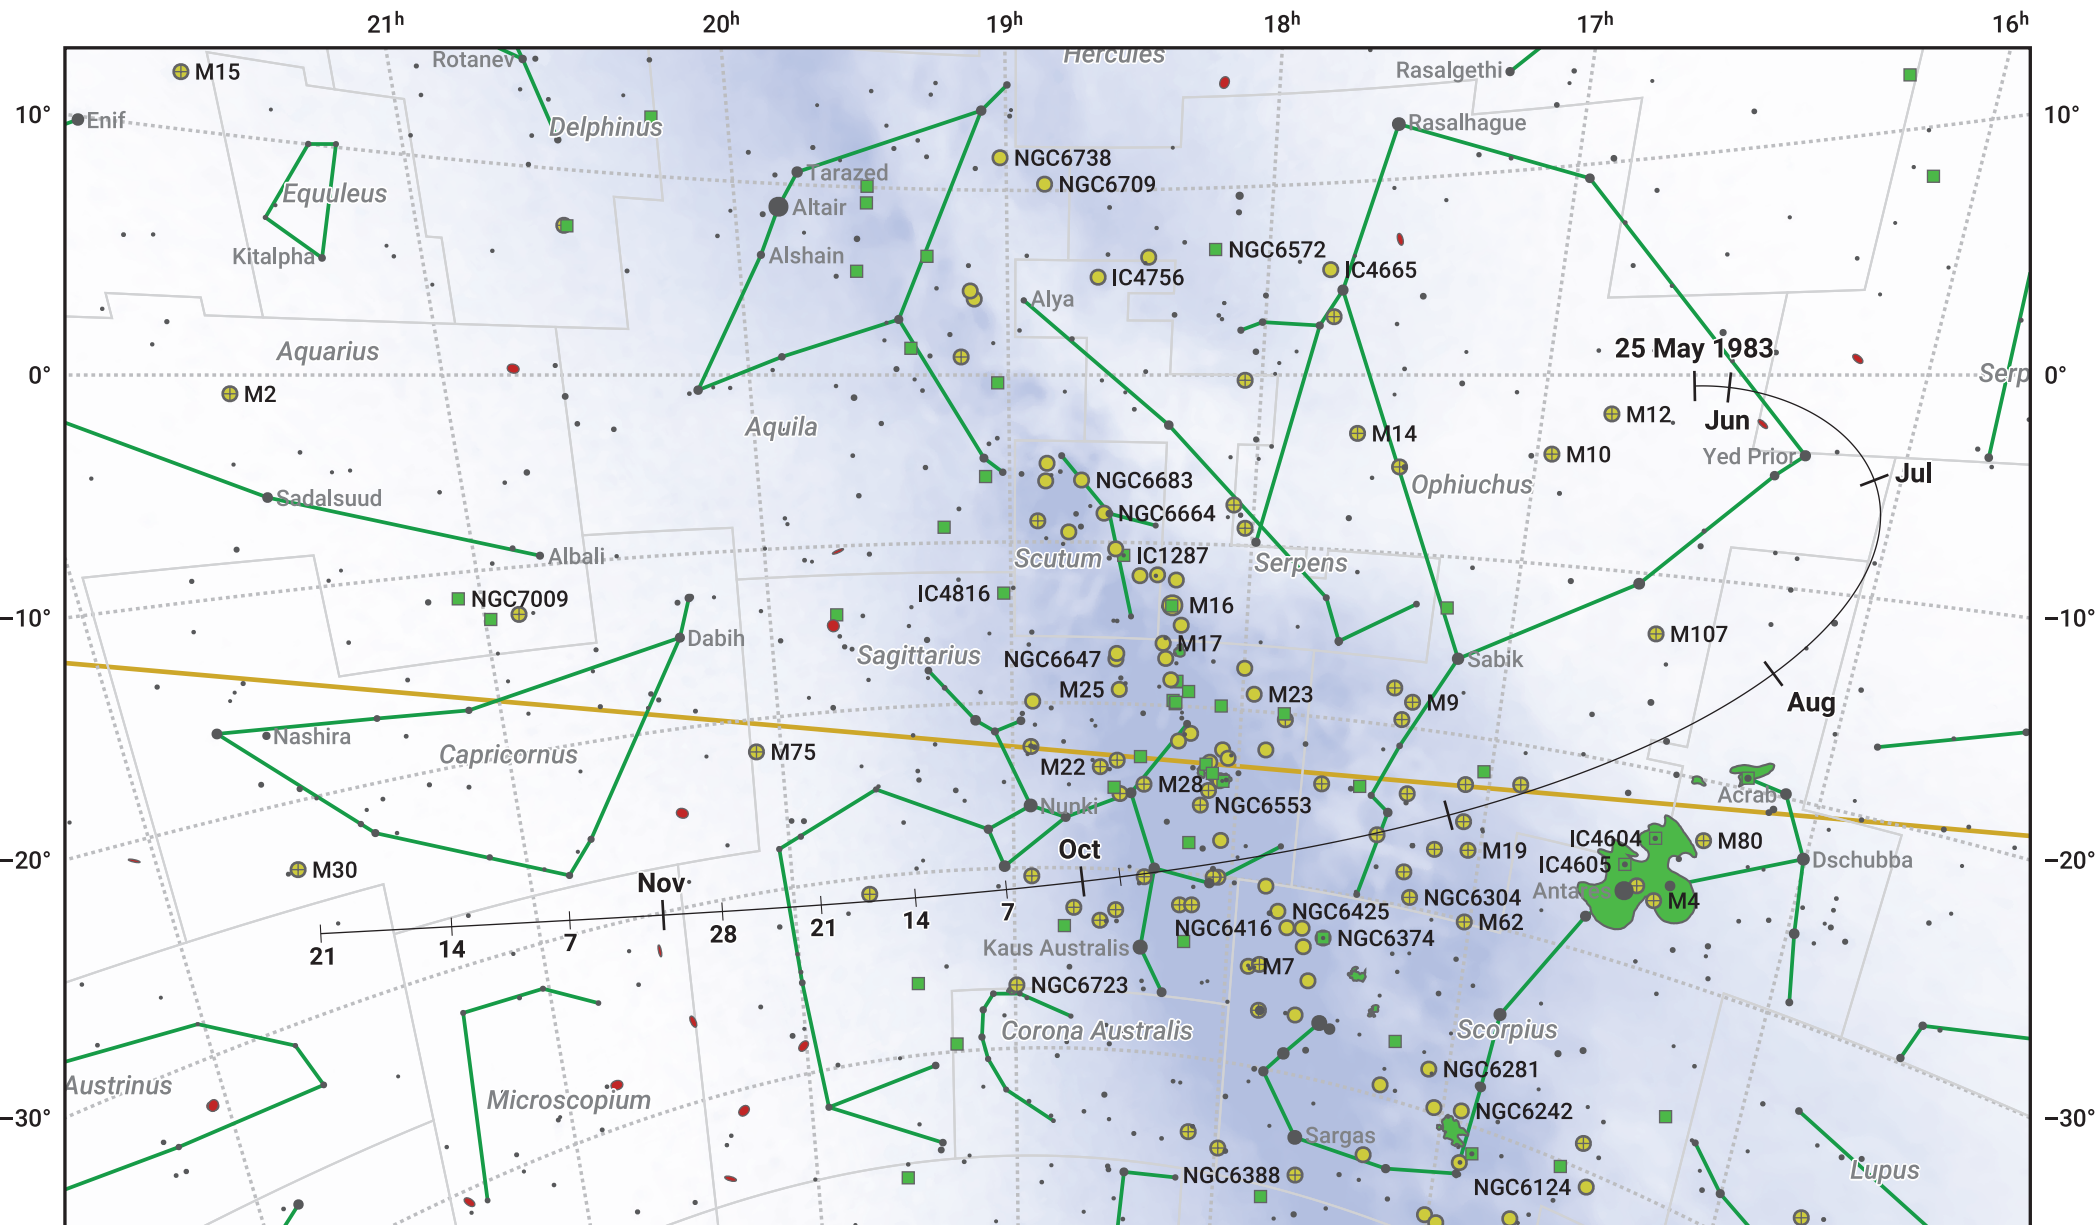

The path of 10P/Tempel starting on 25 May 1983

© Dominic Ford 2011–2024. Date markers placed at midnight UTC. Downloaded from <https://in-the-sky.org>

Magnitude scale: ● 6.0 ● 5.0 ● 4.0 ● 3.0 ● 2.0 ● 1.0 ● 0.0

— Ecliptic Plane

- Galaxy
- Bright nebula
- Open cluster
- Globular cluster

Date	Mag
1983 Jun 25	9.7
1983 Jul 1	9.6
1983 Sep 1	9.0
1983 Nov 1	10.1
1983 Nov 19	10.7