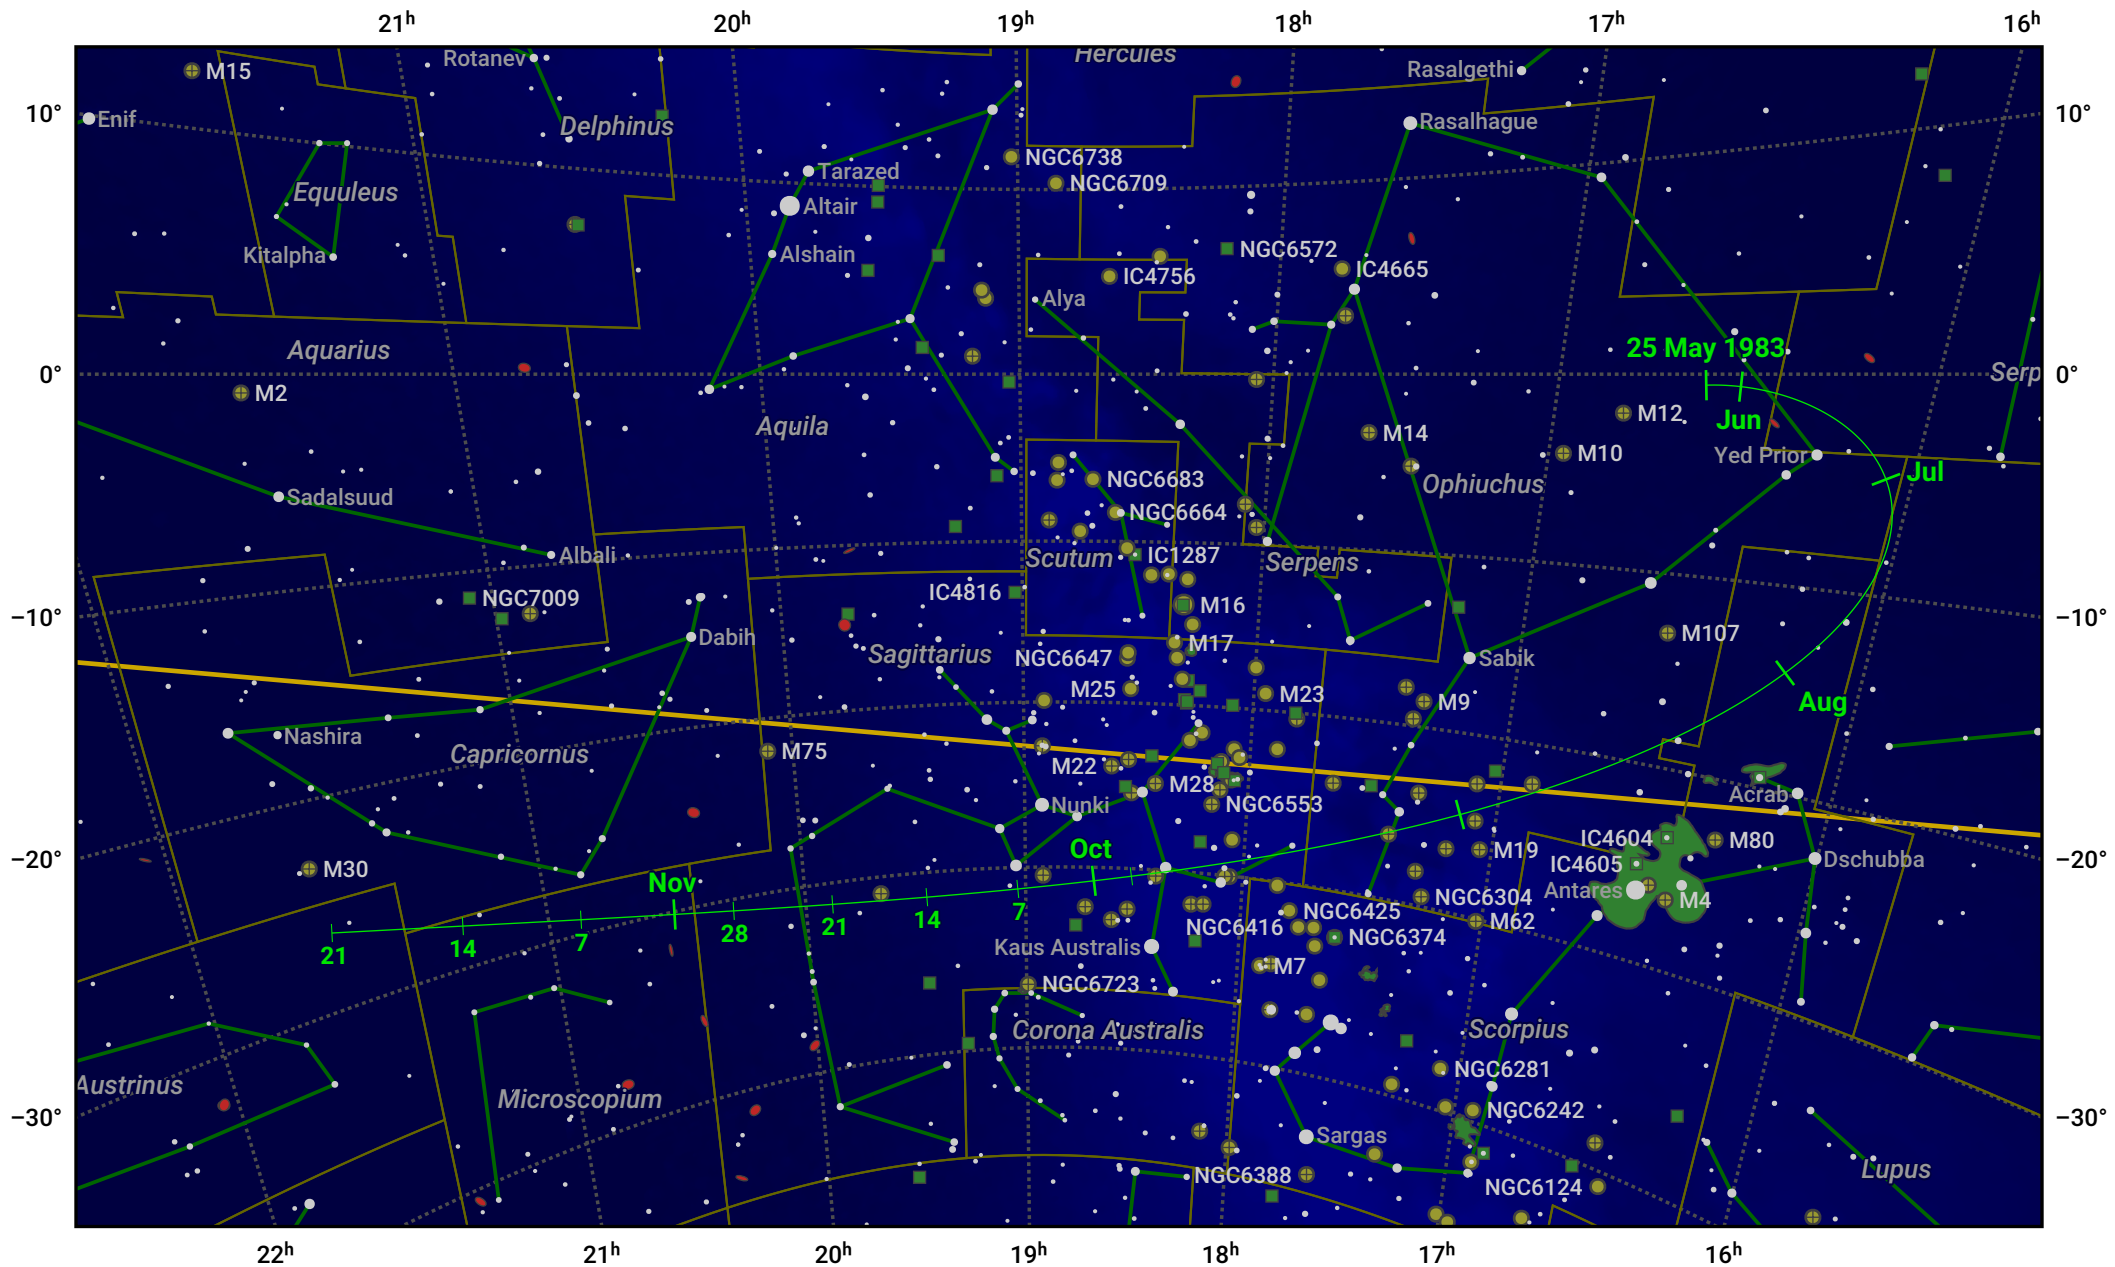

The path of 10P/Tempel starting on 25 May 1983

© Dominic Ford 2011–2024. Date markers placed at midnight UTC. Downloaded from <https://in-the-sky.org>

Magnitude scale: ● 6.0 ● 5.0 ● 4.0 ● 3.0 ● 2.0 ● 1.0 ● 0.0

— Ecliptic Plane

● Galaxy ● Bright nebula ● Open cluster ● Globular cluster

Date	Mag
1983 Jun 25	9.7
1983 Jul 1	9.6
1983 Sep 1	9.0
1983 Nov 1	10.1
1983 Nov 19	10.7