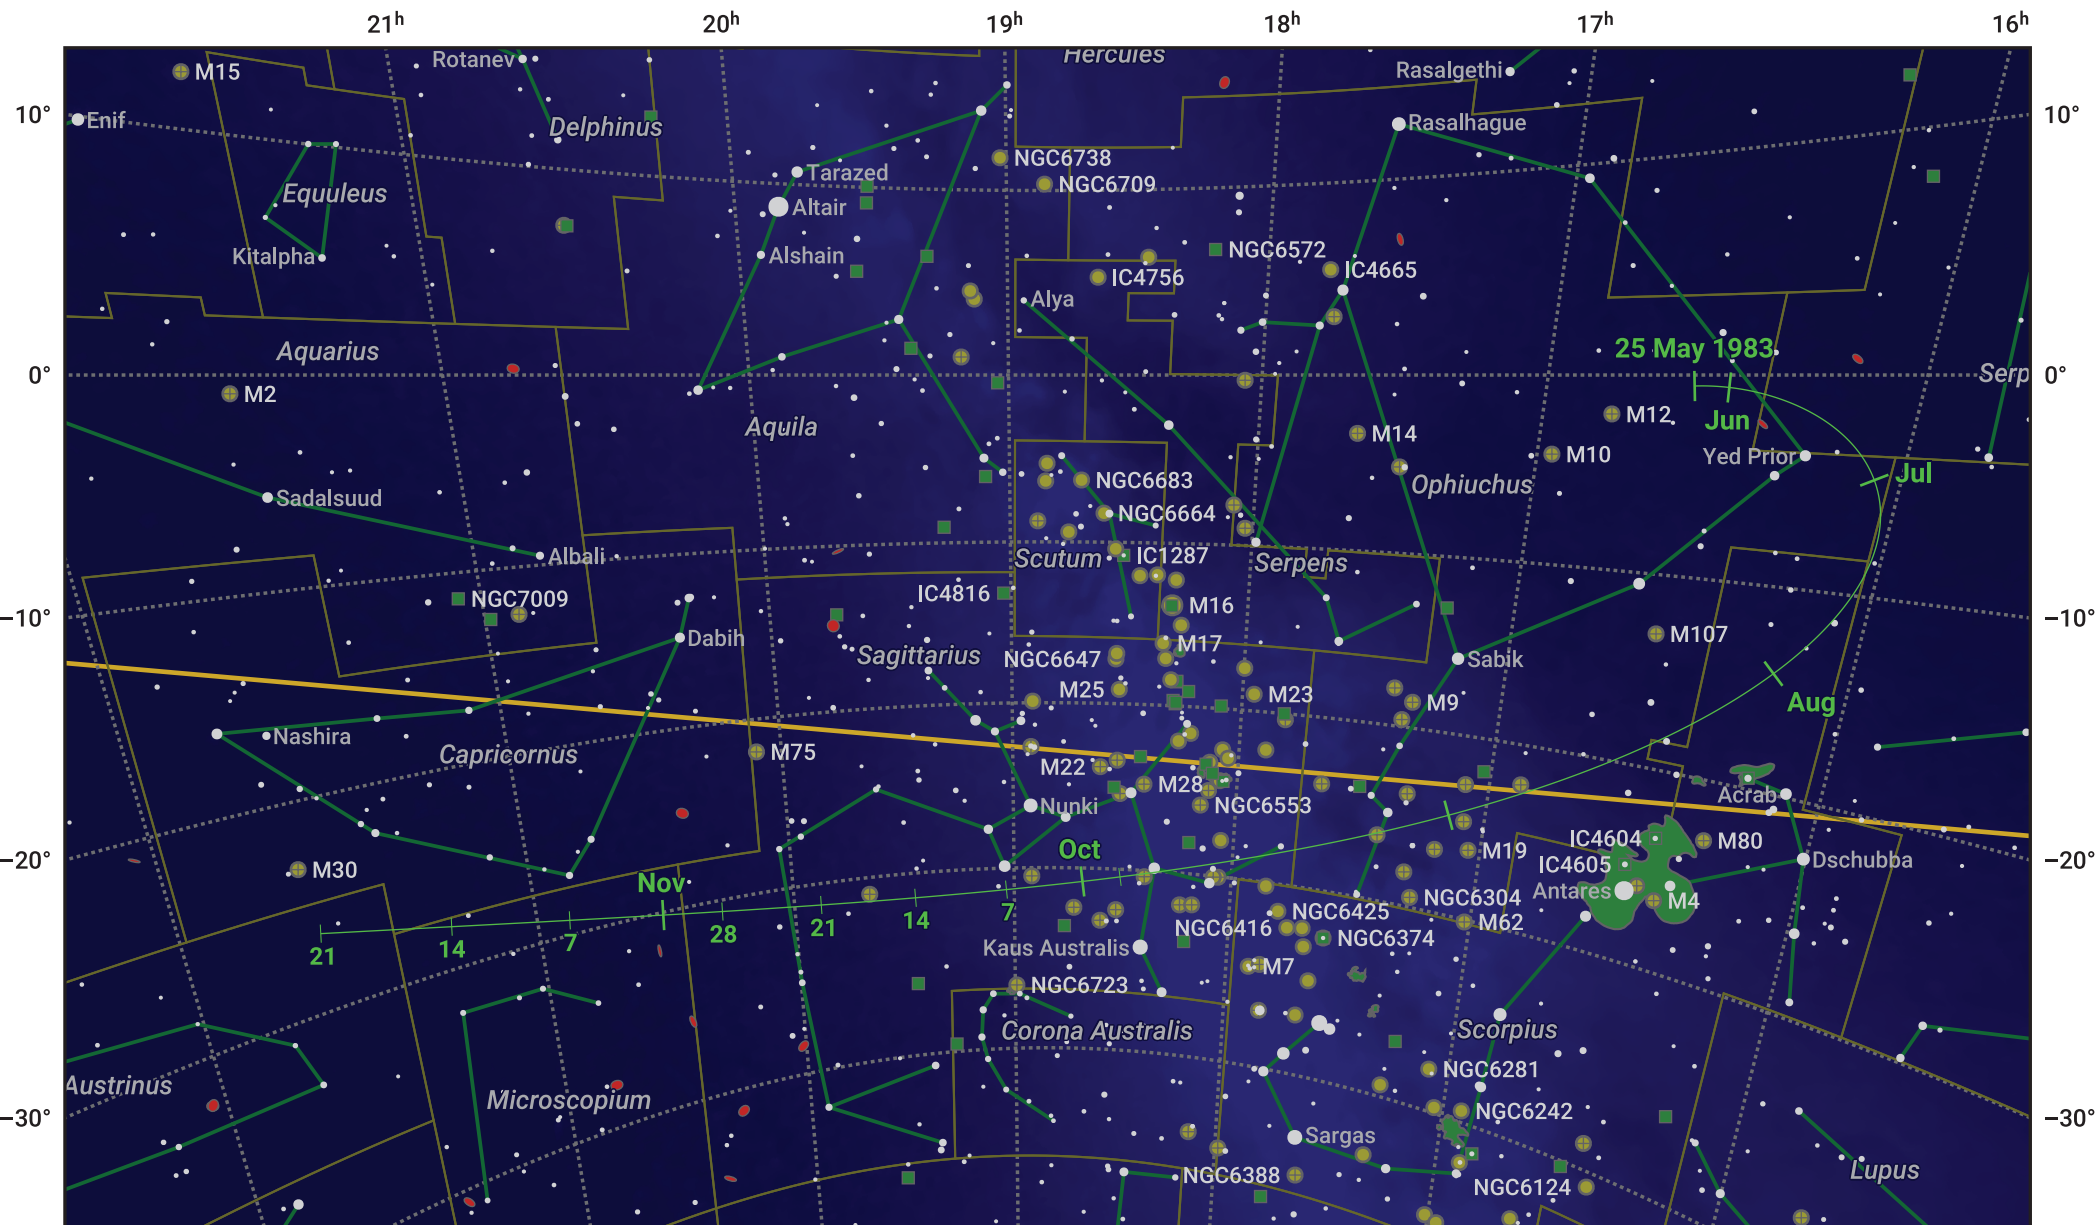

The path of 10P/Tempel starting on 25 May 1983

© Dominic Ford 2011–2024. Date markers placed at midnight UTC. Downloaded from <https://in-the-sky.org>

Magnitude scale: ● 6.0 ● 5.0 ● 4.0 ● 3.0 ● 2.0 ● 1.0 ● 0.0

— Ecliptic Plane

- Galaxy
- Bright nebula
- Open cluster
- Globular cluster

Date	Mag
1983 Jun 25	9.7
1983 Jul 1	9.6
1983 Sep 1	9.0
1983 Nov 1	10.1
1983 Nov 19	10.7