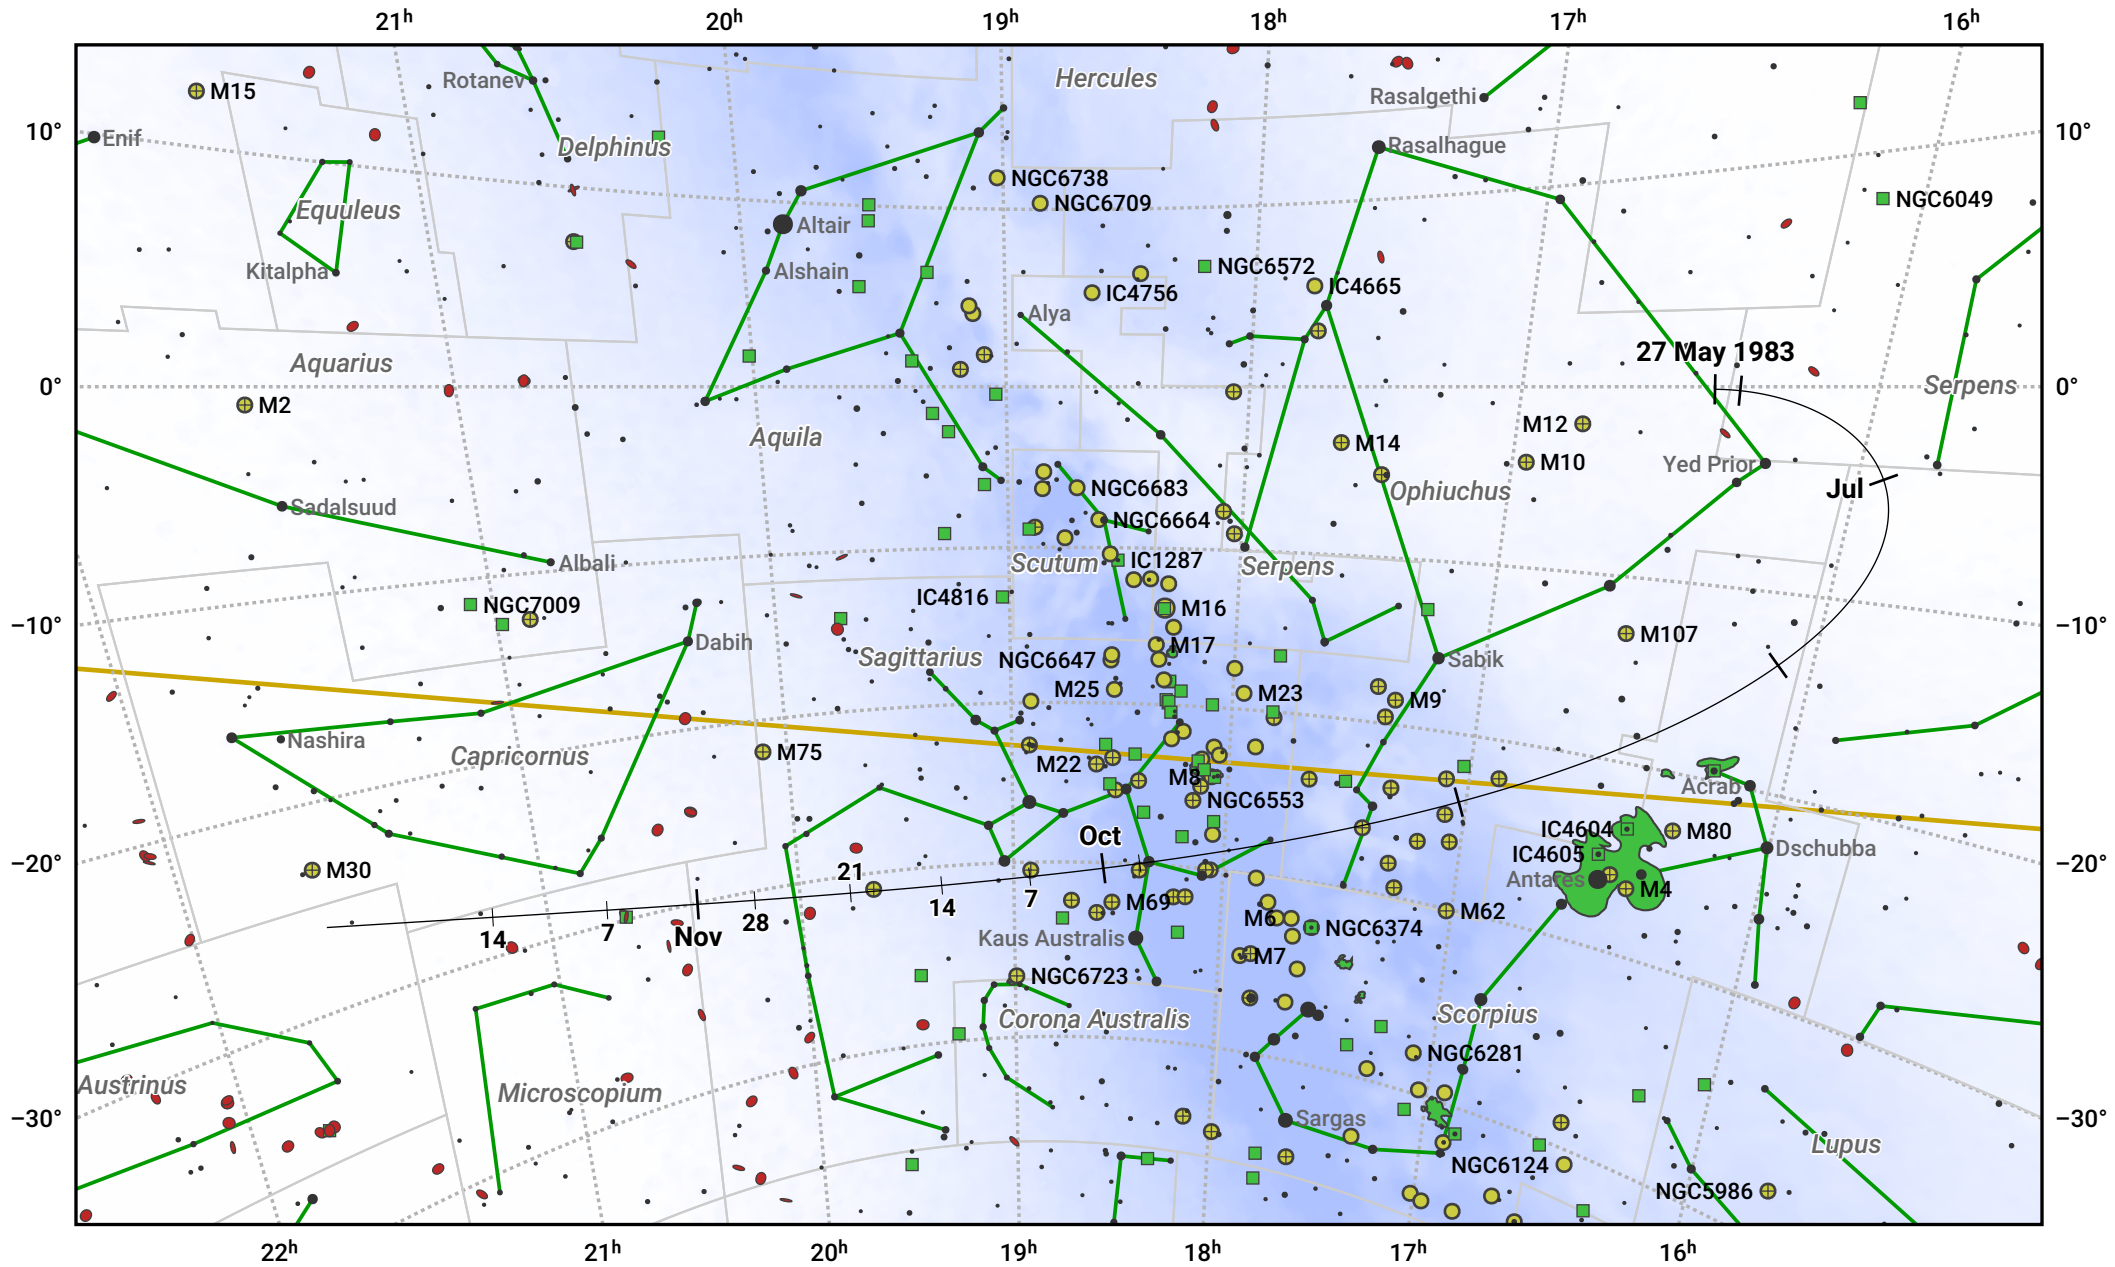

The path of 10P/Tempel starting on 27 May 1983

© Dominic Ford 2011–2024. Date markers placed at midnight UTC. Downloaded from <https://in-the-sky.org>

Magnitude scale: 6.0 5.0 4.0 3.0 2.0 1.0 0.0

— Ecliptic Plane

Galaxy Bright nebula Open cluster Globular cluster

Date	Mag
1983 Jun 29	9.7
1983 Jul 1	9.7
1983 Sep 1	9.0
1983 Nov 1	10.1
1983 Nov 20	10.7