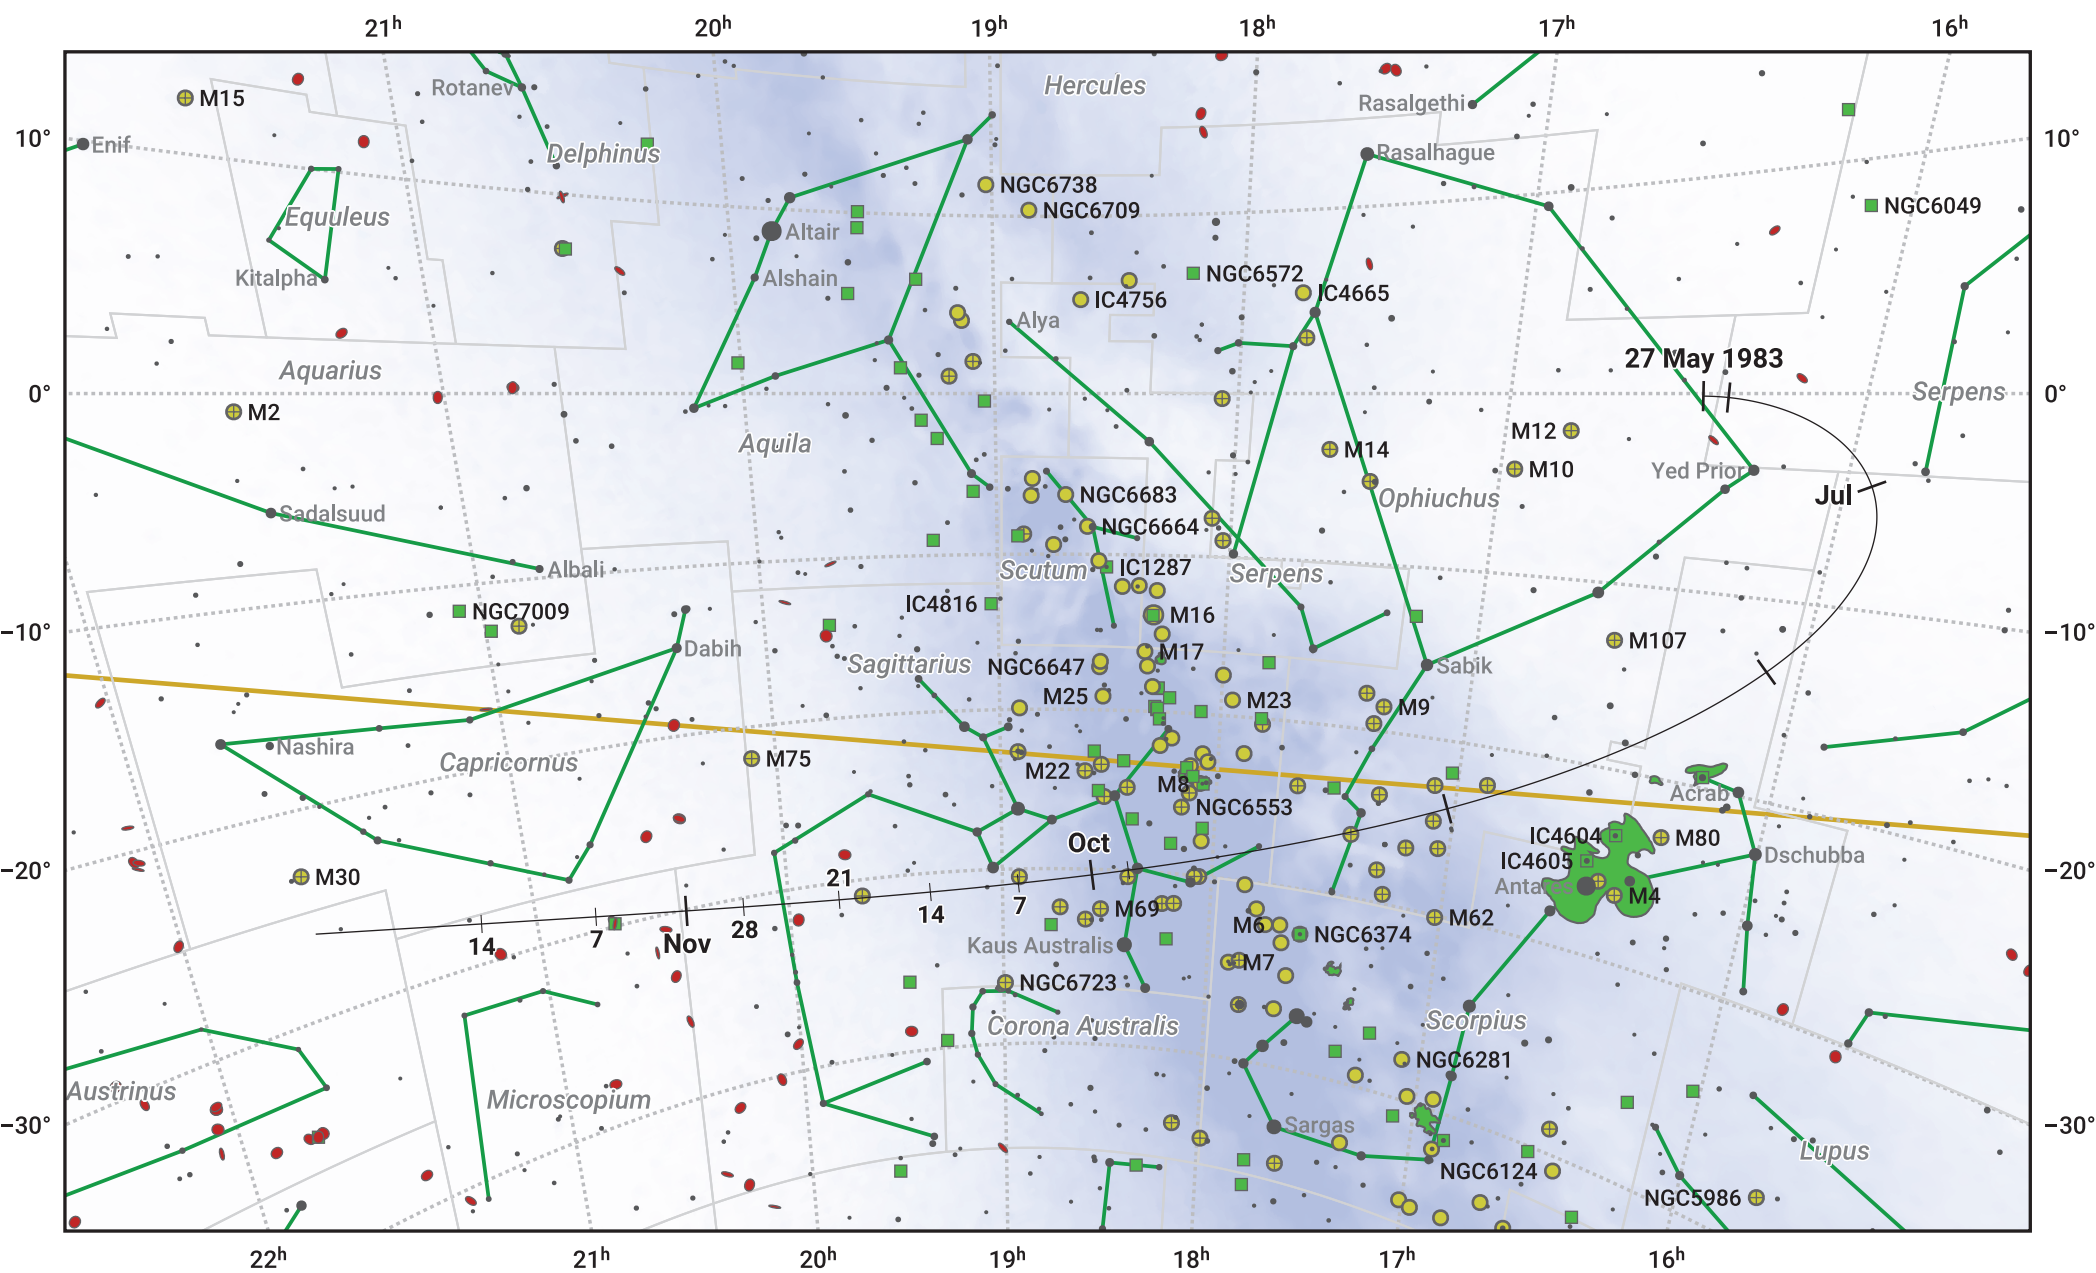

The path of 10P/Tempel starting on 27 May 1983

© Dominic Ford 2011–2024. Date markers placed at midnight UTC. Downloaded from <https://in-the-sky.org>

Magnitude scale: ● 6.0 ● 5.0 ● 4.0 ● 3.0 ● 2.0 ● 1.0 ● 0.0

— Ecliptic Plane

- Galaxy
- Bright nebula
- Open cluster
- ⊕ Globular cluster

Date	Mag
1983 Jun 29	9.7
1983 Jul 1	9.7
1983 Sep 1	9.0
1983 Nov 1	10.1
1983 Nov 20	10.7