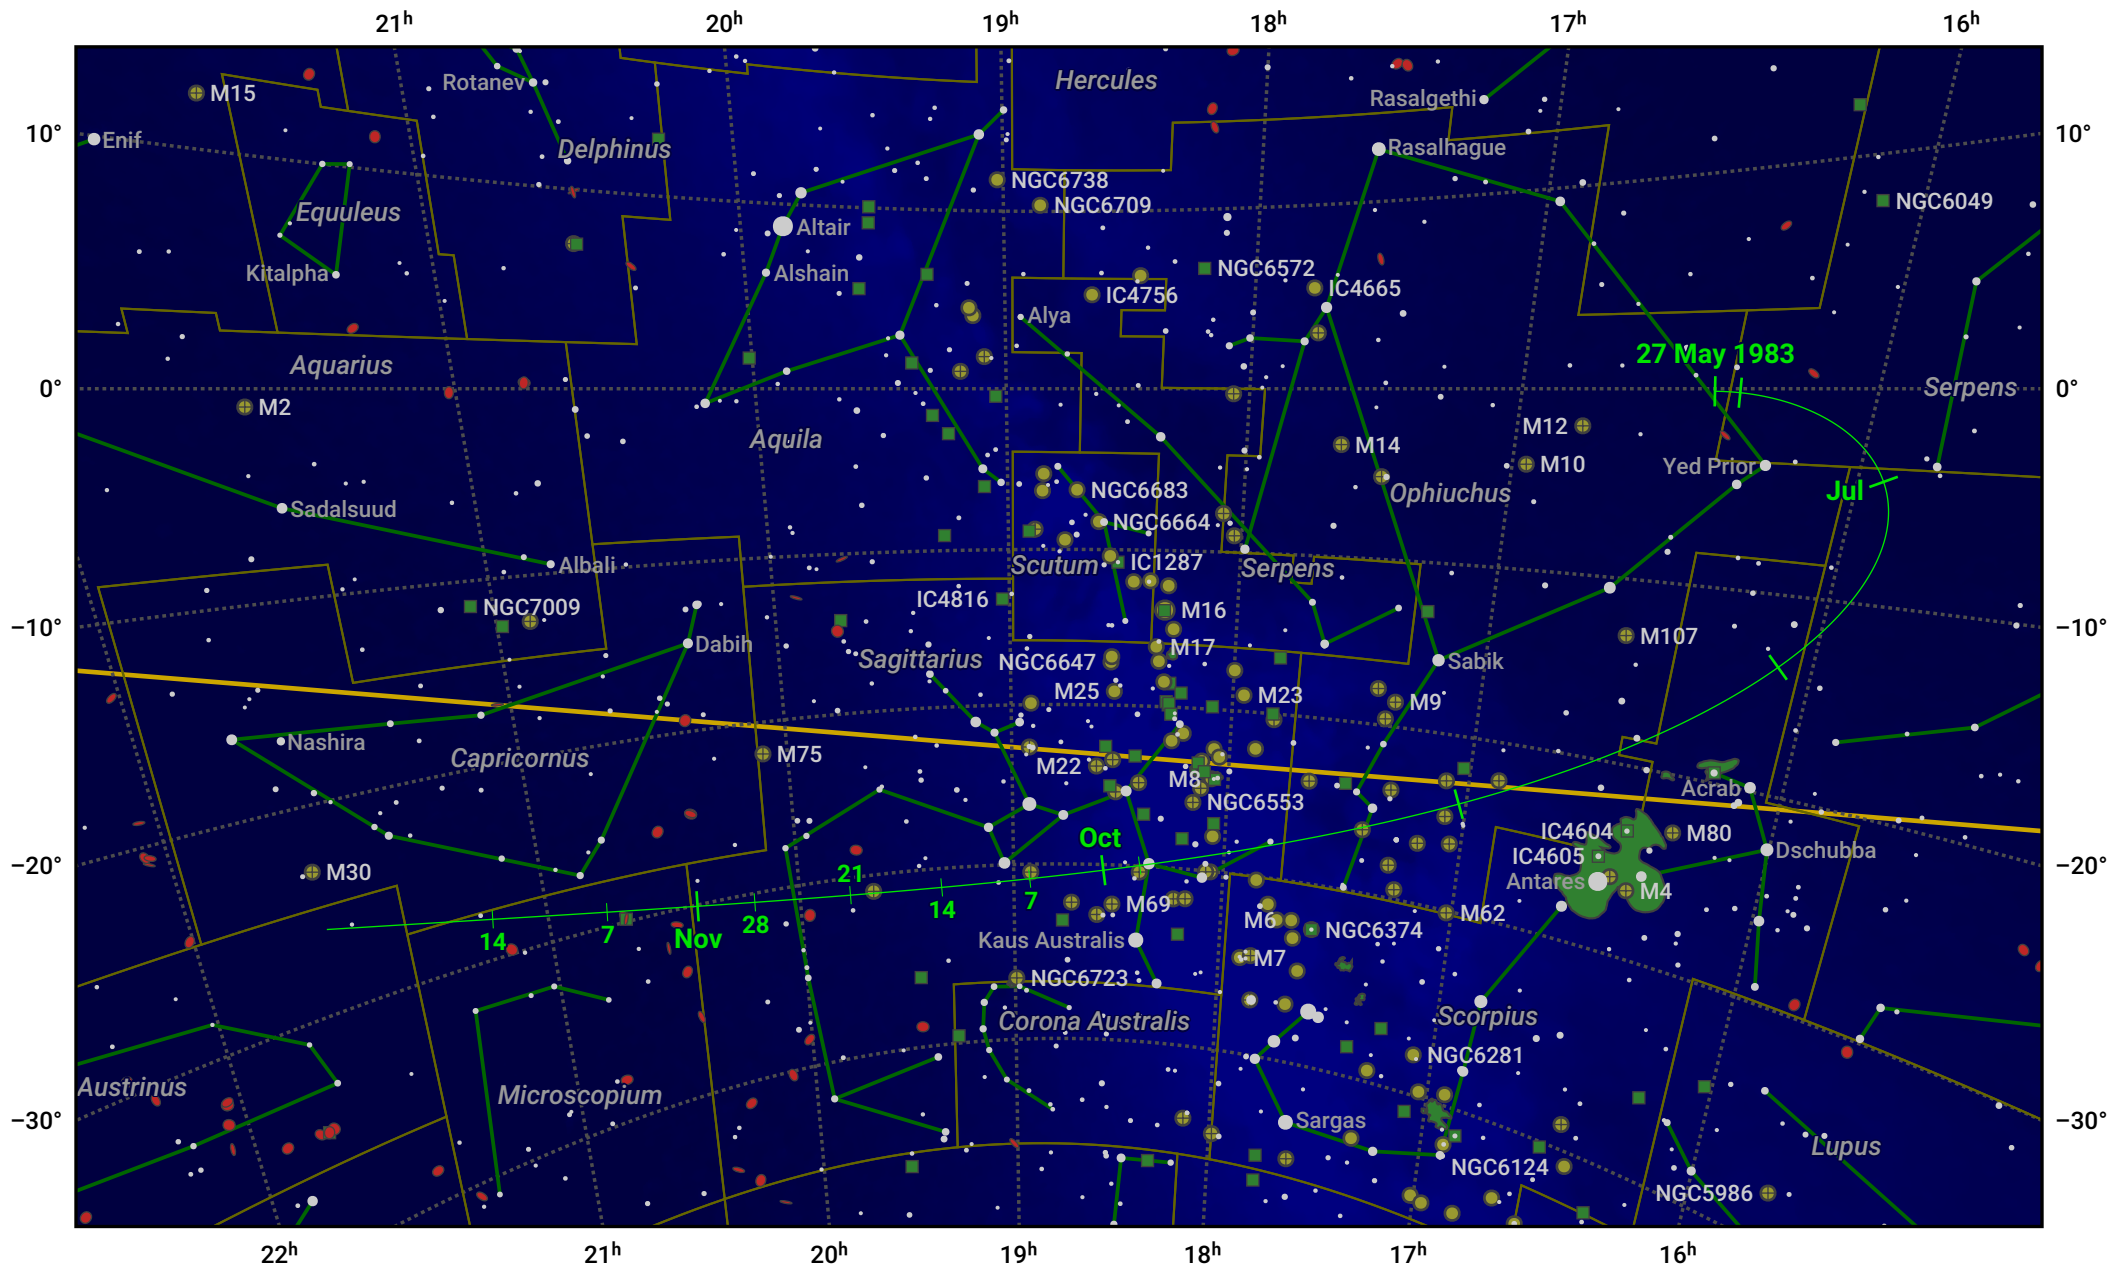

# The path of 10P/Tempel starting on 27 May 1983

© Dominic Ford 2011–2024. Date markers placed at midnight UTC. Downloaded from <https://in-the-sky.org>

Magnitude scale: ● 6.0 ● 5.0 ● 4.0 ● 3.0 ● 2.0 ● 1.0 ● 0.0

— Ecliptic Plane

● Galaxy ● Bright nebula ● Open cluster ● Globular cluster

Date	Mag
1983 Jun 29	9.7
1983 Jul 1	9.7
1983 Sep 1	9.0
1983 Nov 1	10.1
1983 Nov 20	10.7