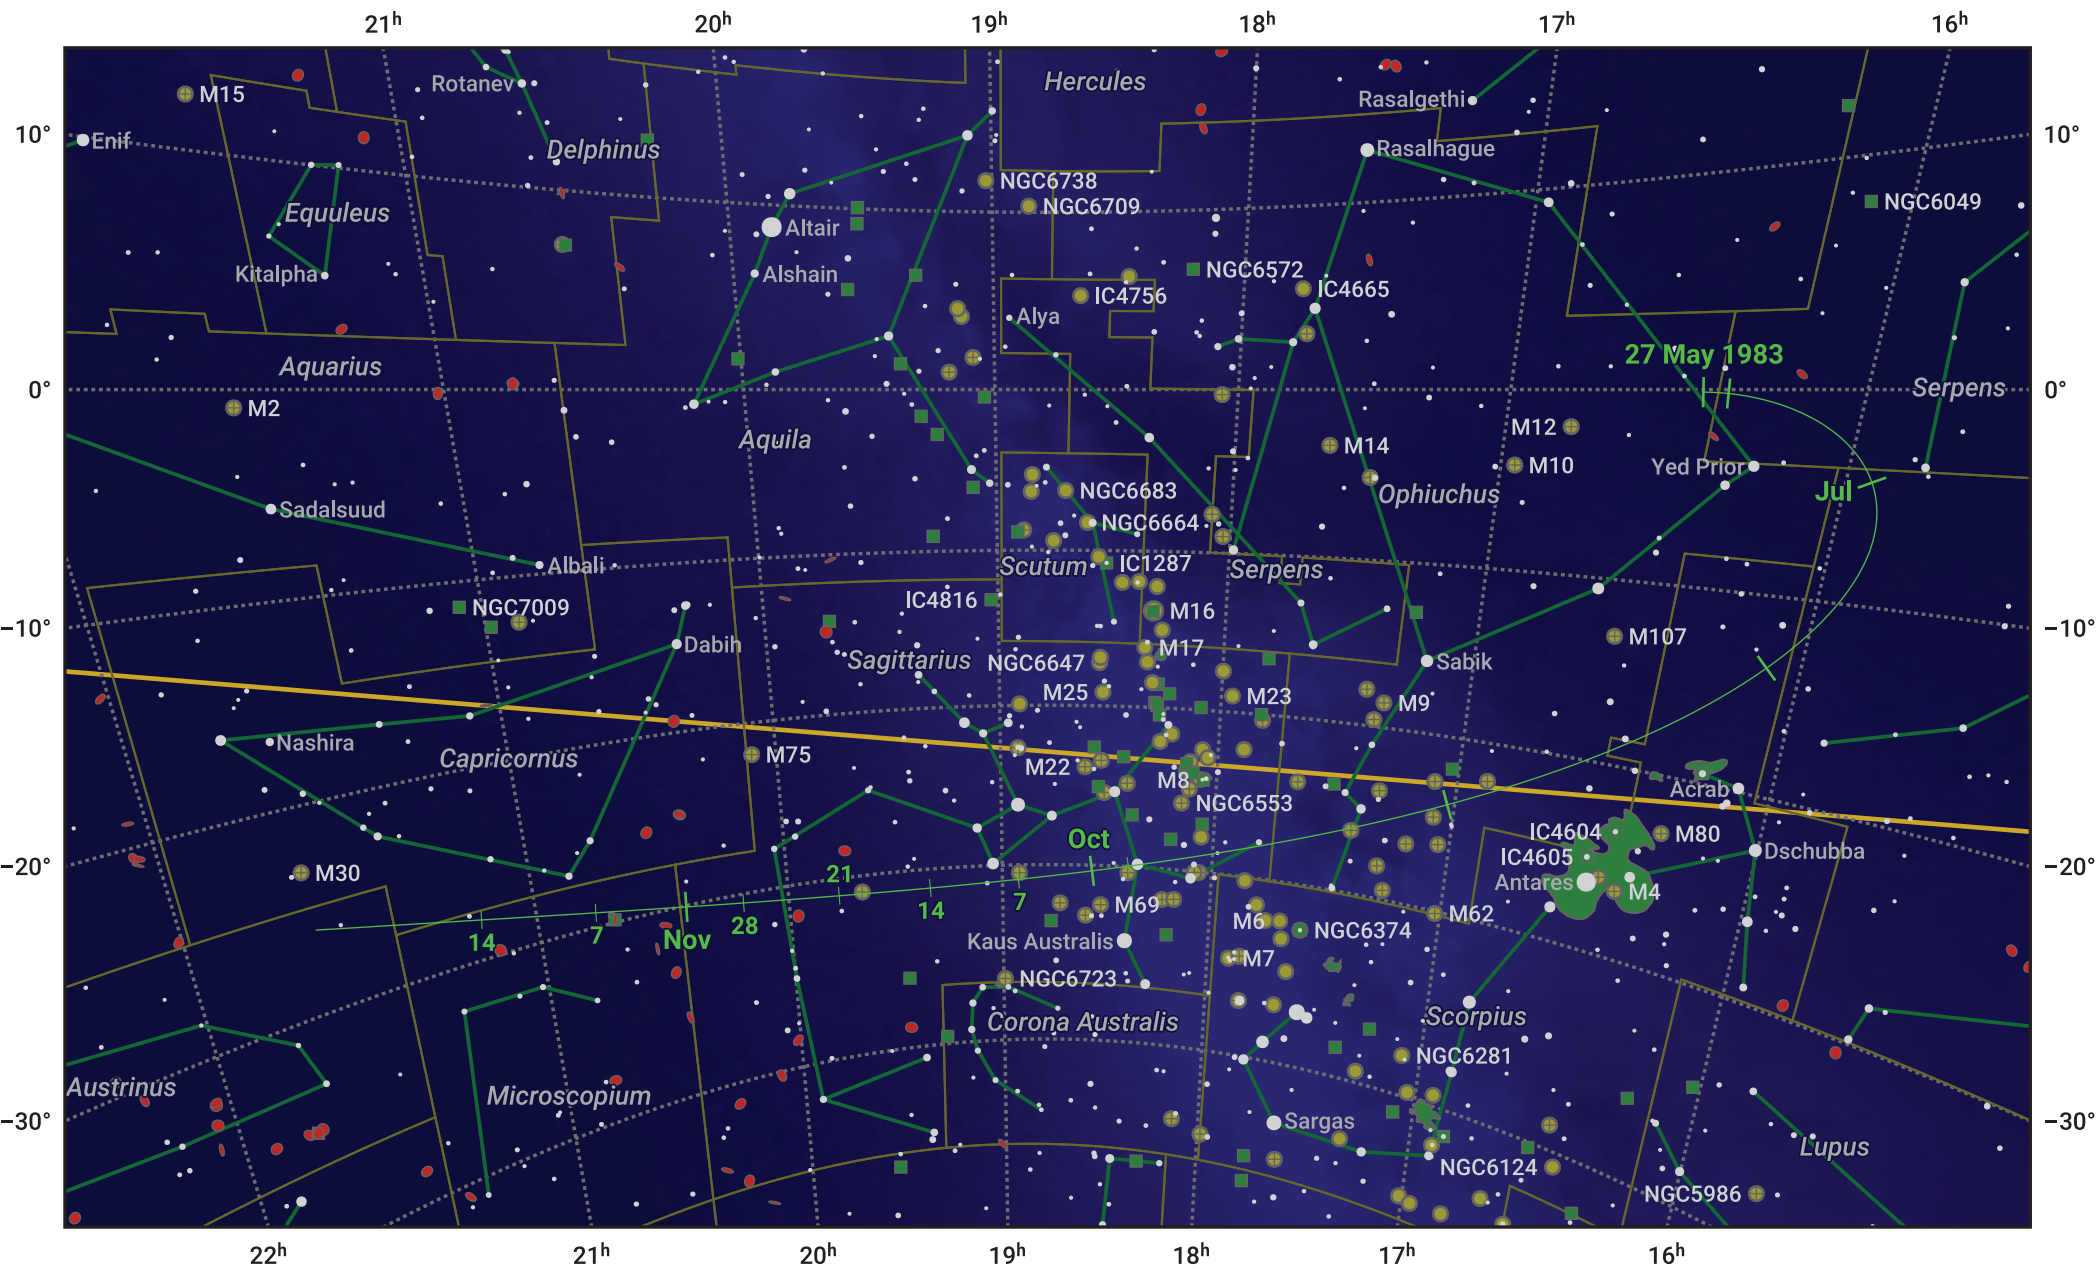

The path of 10P/Tempel starting on 27 May 1983

© Dominic Ford 2011–2024. Date markers placed at midnight UTC. Downloaded from <https://in-the-sky.org>

Magnitude scale: ● 6.0 ● 5.0 ● 4.0 ● 3.0 ● 2.0 ● 1.0 ● 0.0

— Ecliptic Plane

- Galaxy
- Bright nebula
- Open cluster
- Globular cluster

Date	Mag
1983 Jun 29	9.7
1983 Jul 1	9.7
1983 Sep 1	9.0
1983 Nov 1	10.1
1983 Nov 20	10.7