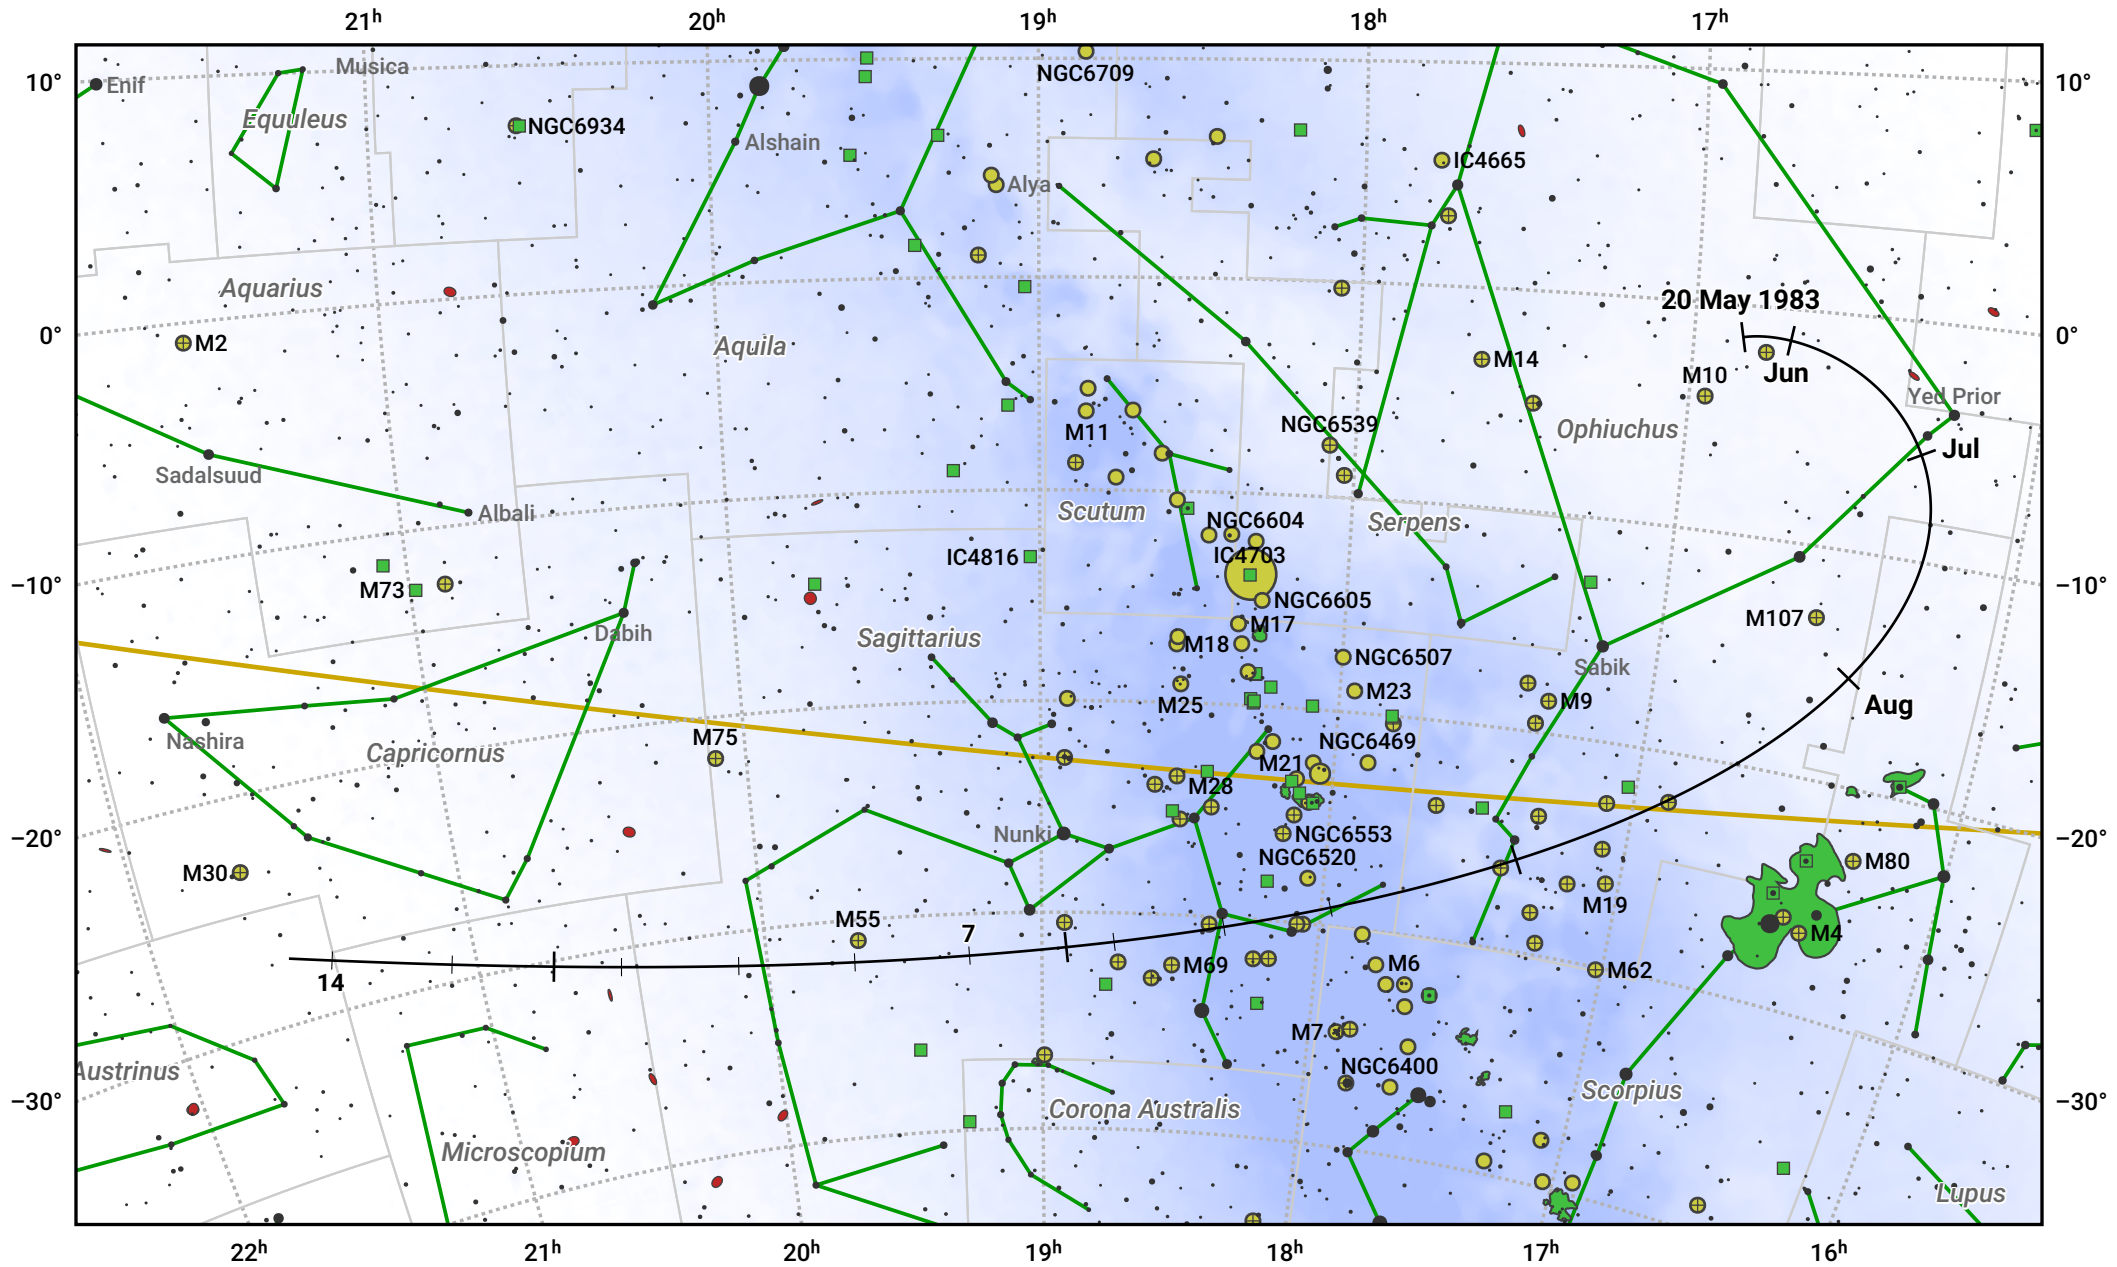

# The path of 10P/Tempel starting on 20 May 1983

© Dominic Ford 2011–2024. Date markers placed at midnight UTC. Downloaded from <https://in-the-sky.org>

Magnitude scale: 7.0 6.0 5.0 4.0 3.0 2.0 1.0 0.0

— Ecliptic Plane

Galaxy Bright nebula Open cluster Globular cluster

Date	Mag
1983 Jun 16	9.8
1983 Jul 1	9.4
1983 Sep 1	8.8
1983 Nov 1	10.1