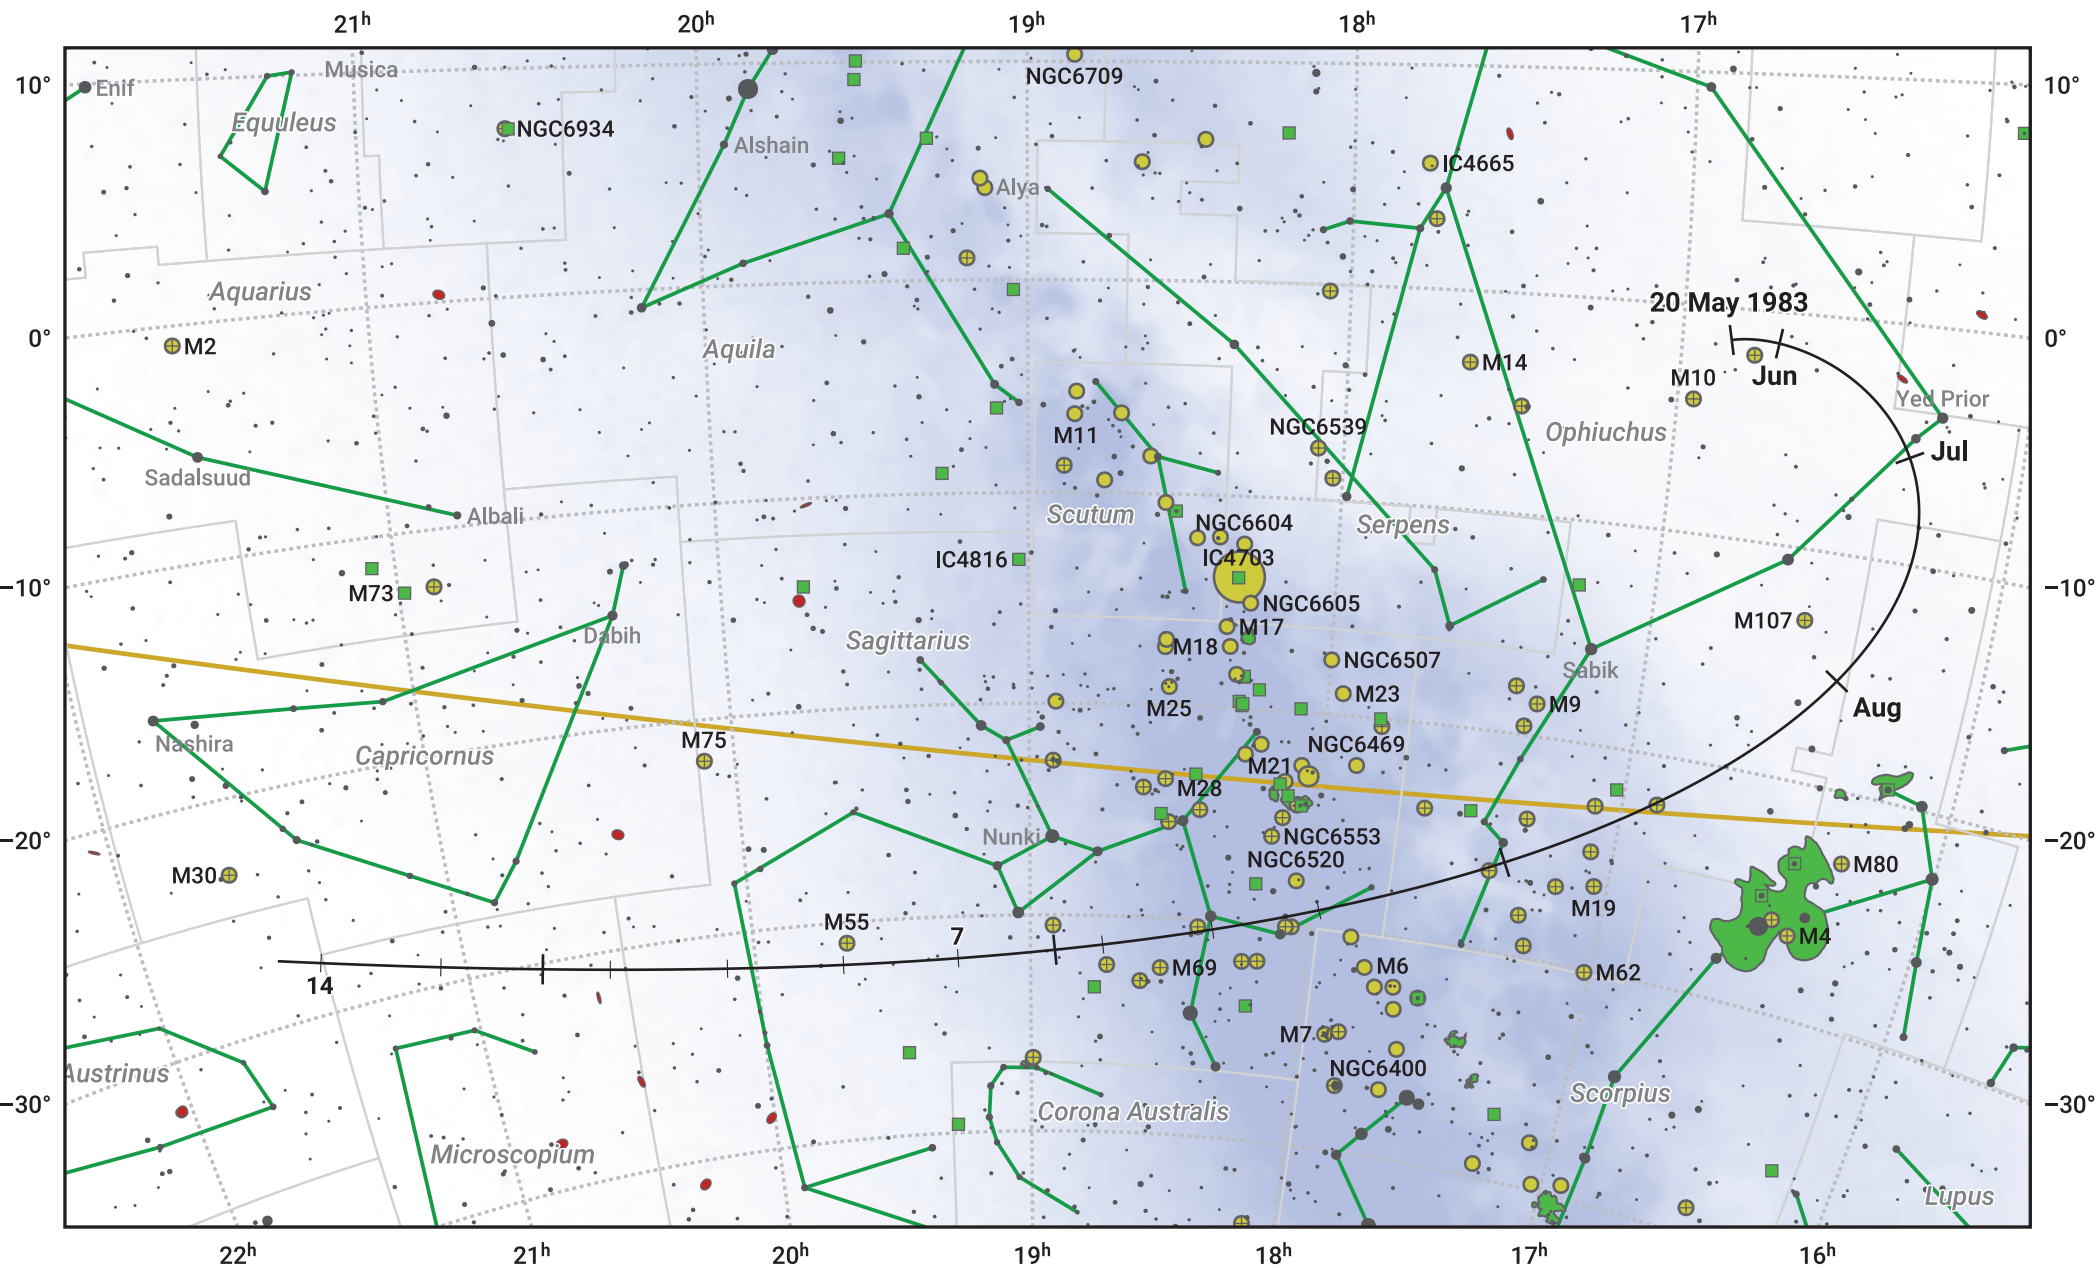

# The path of 10P/Tempel starting on 20 May 1983

© Dominic Ford 2011–2024. Date markers placed at midnight UTC. Downloaded from <https://in-the-sky.org>

Magnitude scale: 7.0 6.0 5.0 4.0 3.0 2.0 1.0 0.0

— Ecliptic Plane

- Galaxy
- Bright nebula
- Open cluster
- ⊕ Globular cluster

Date	Mag
1983 Jun 16	9.8
1983 Jul 1	9.4
1983 Sep 1	8.8
1983 Nov 1	10.1