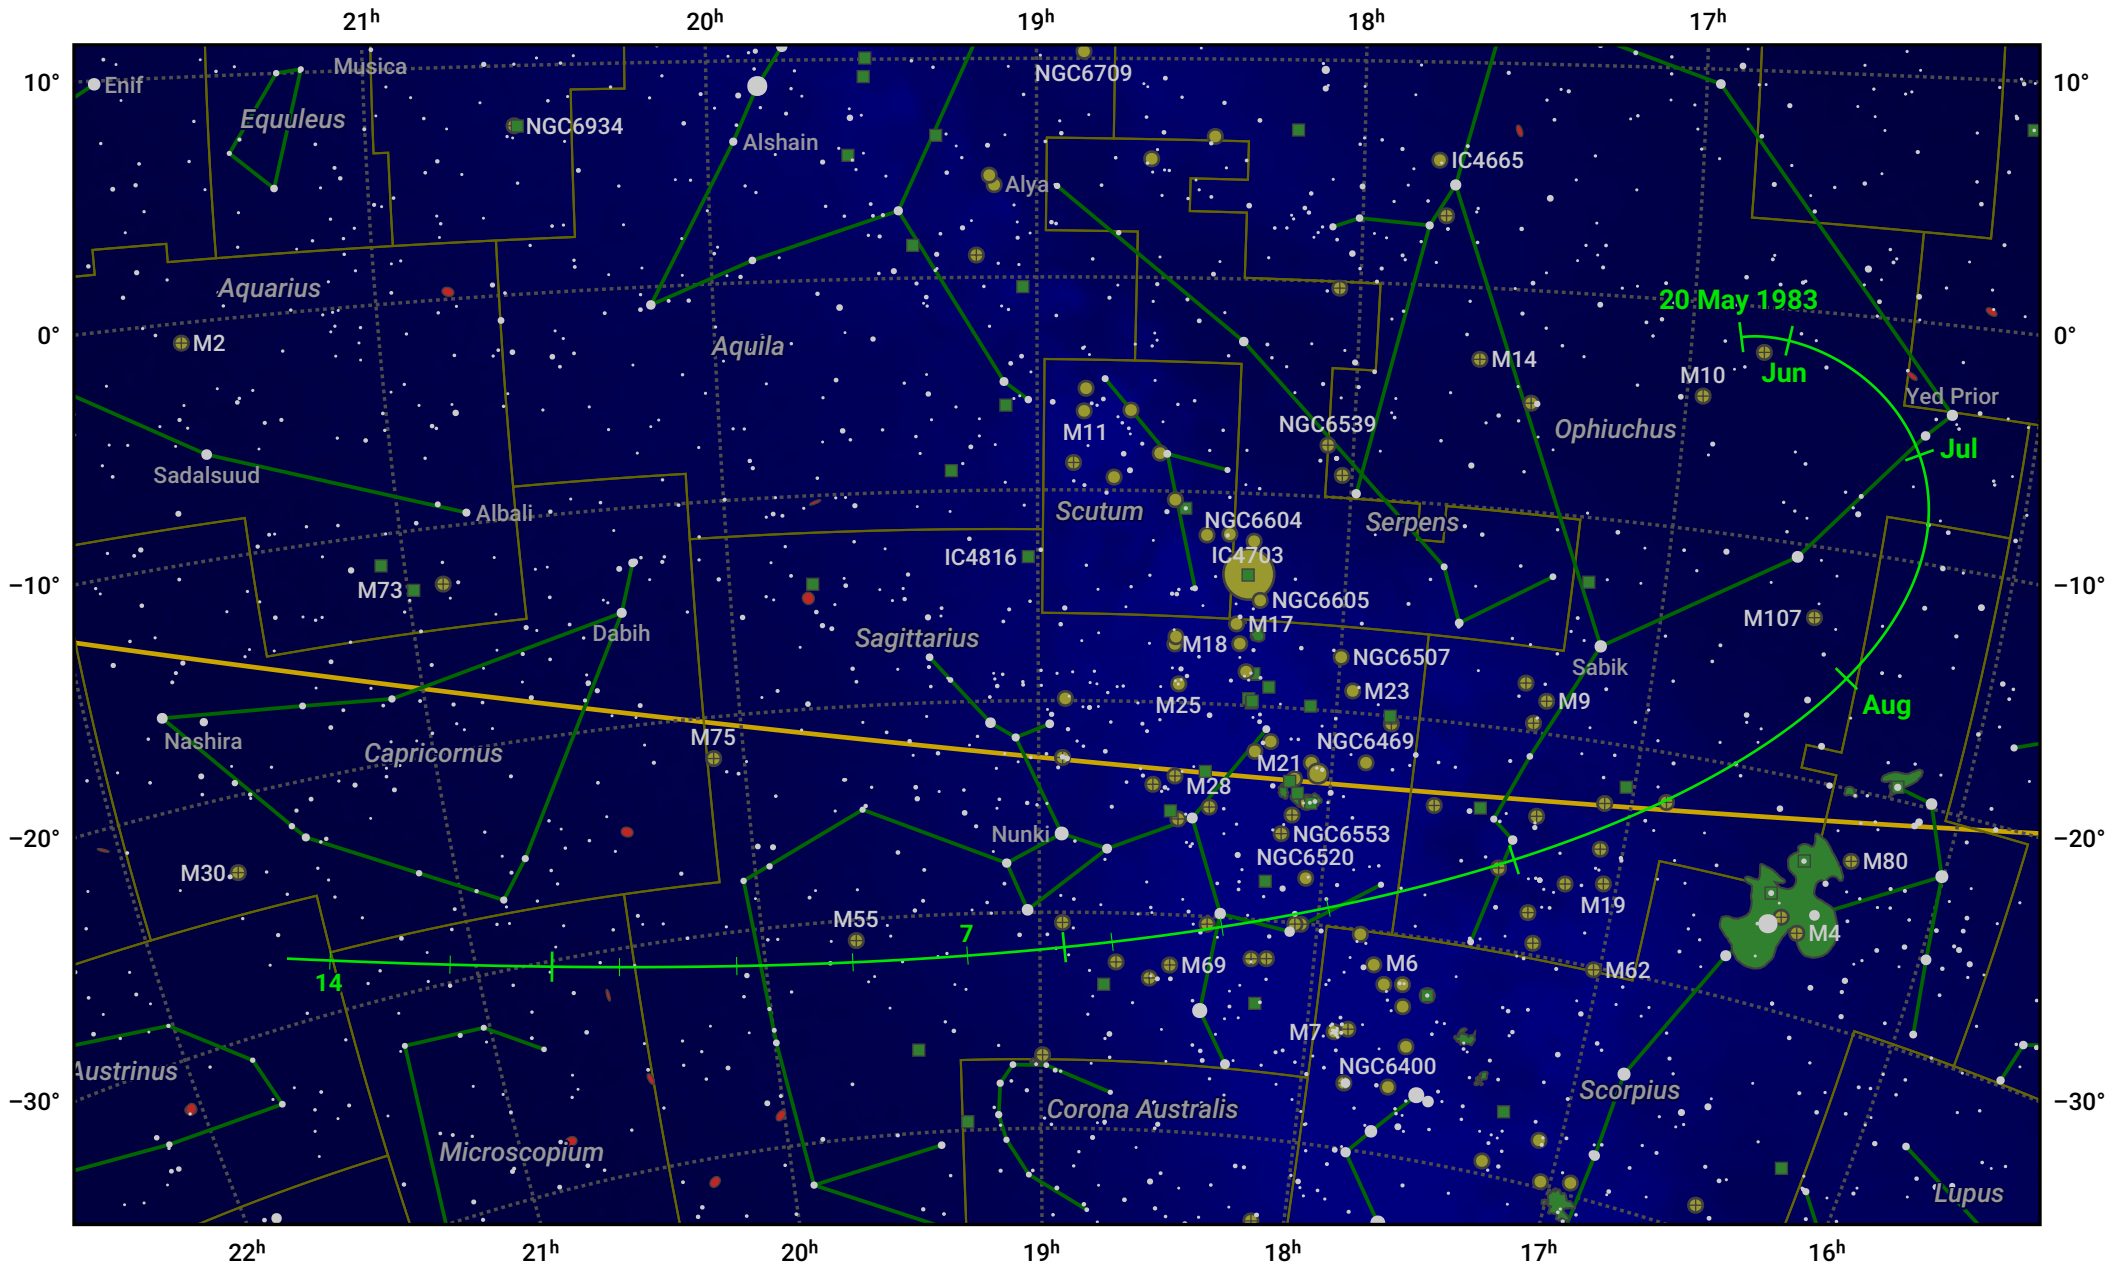

The path of 10P/Tempel starting on 20 May 1983

© Dominic Ford 2011–2024. Date markers placed at midnight UTC. Downloaded from <https://in-the-sky.org>

Magnitude scale: · 7.0 · 6.0 · 5.0 · 4.0 · 3.0 · 2.0 · 1.0 · 0.0

— Ecliptic Plane

● Galaxy ■ Bright nebula ● Open cluster ⊕ Globular cluster

Date	Mag
1983 Jun 16	9.8
1983 Jul 1	9.4
1983 Sep 1	8.8
1983 Nov 1	10.1