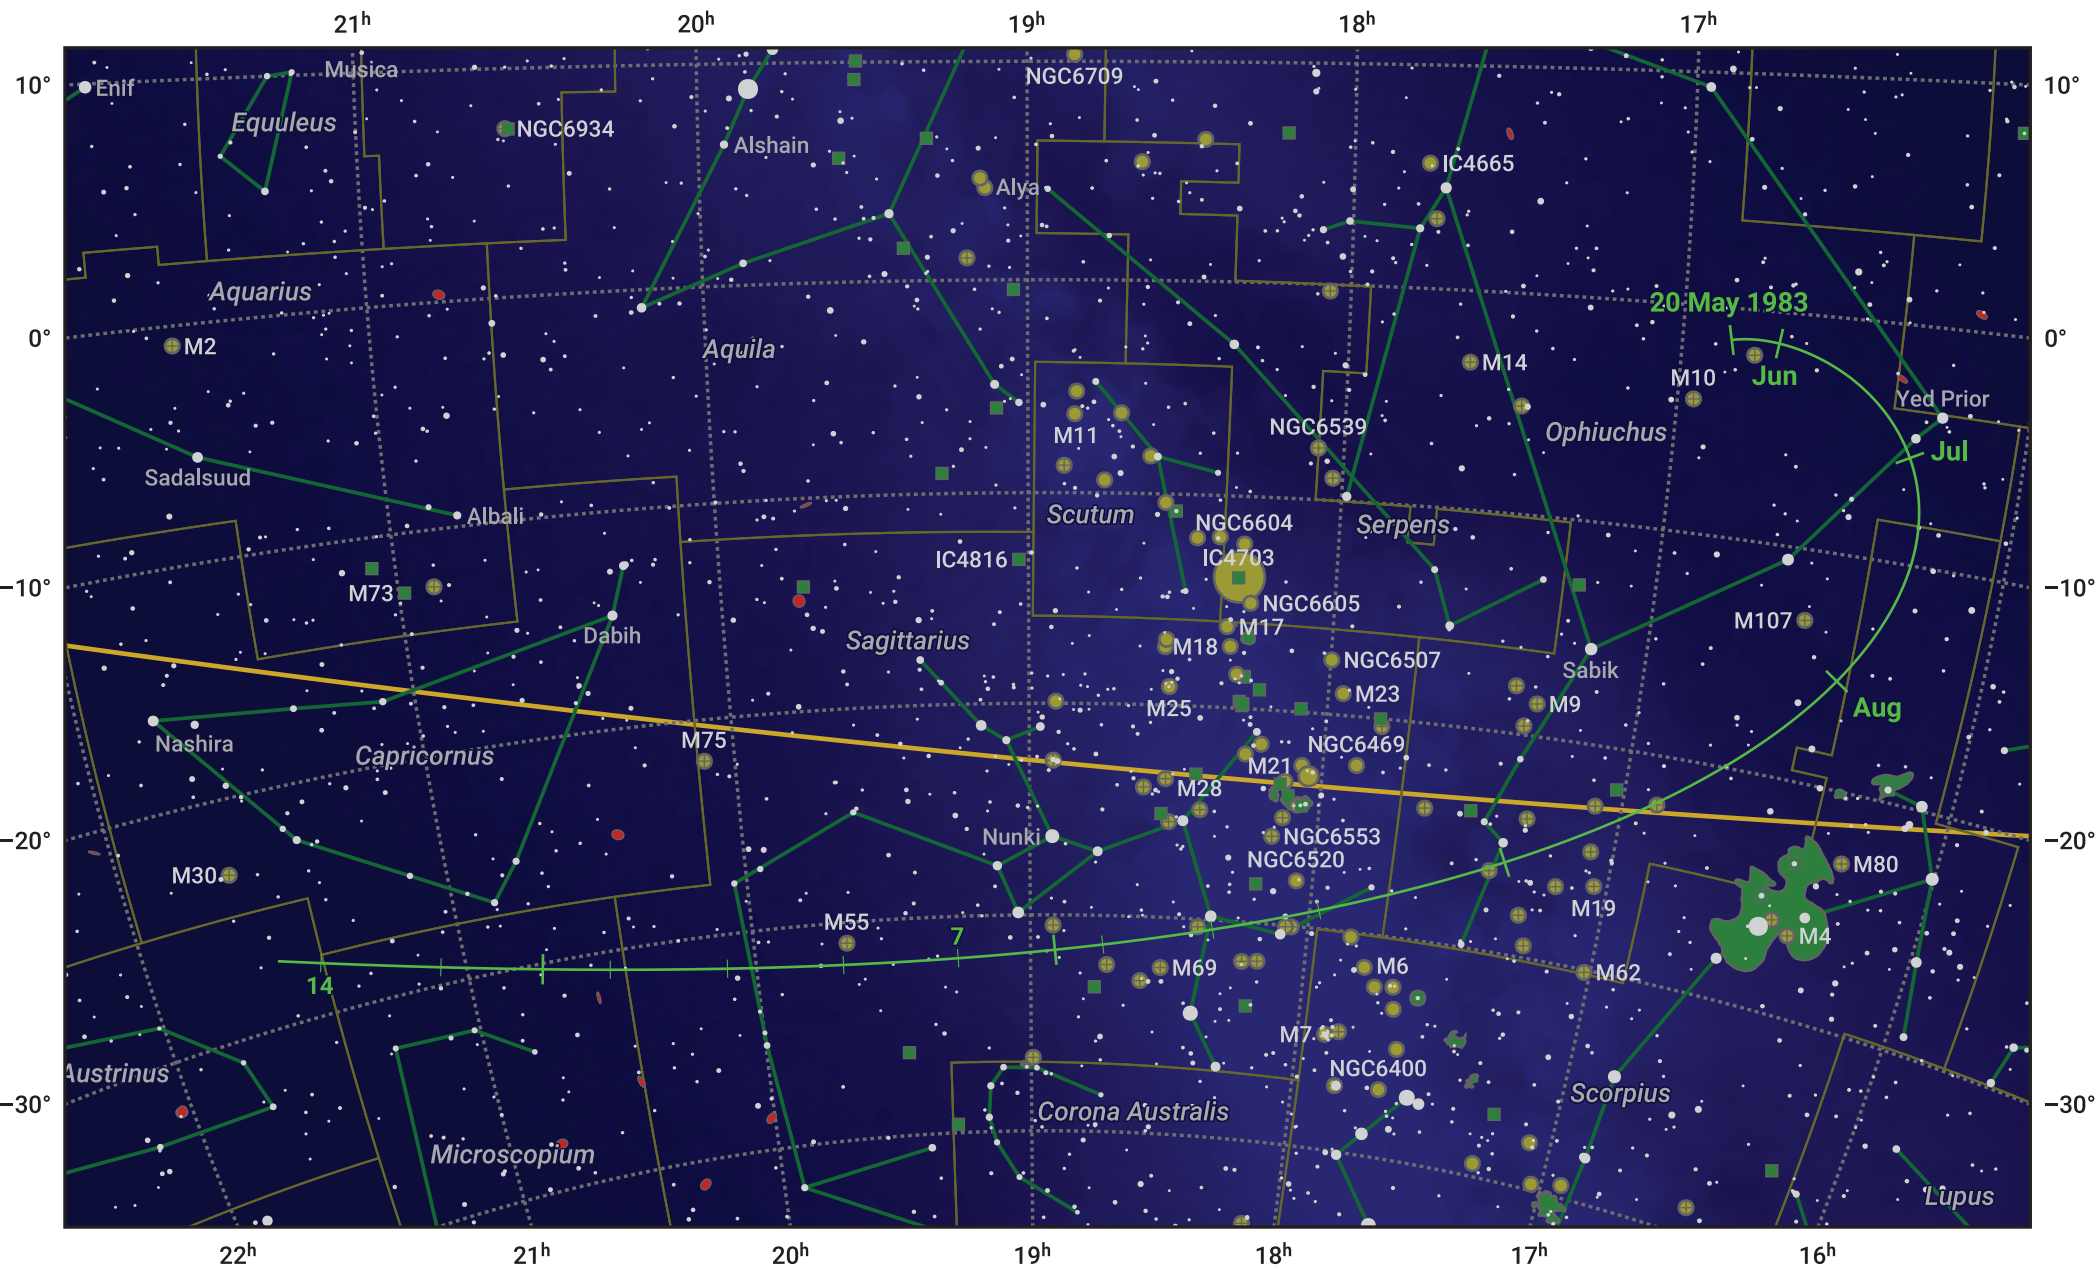

The path of 10P/Tempel starting on 20 May 1983

© Dominic Ford 2011–2024. Date markers placed at midnight UTC. Downloaded from <https://in-the-sky.org>

Magnitude scale: 7.0 6.0 5.0 4.0 3.0 2.0 1.0 0.0

— Ecliptic Plane

- Galaxy
- Bright nebula
- Open cluster
- Globular cluster

Date	Mag
1983 Jun 16	9.8
1983 Jul 1	9.4
1983 Sep 1	8.8
1983 Nov 1	10.1