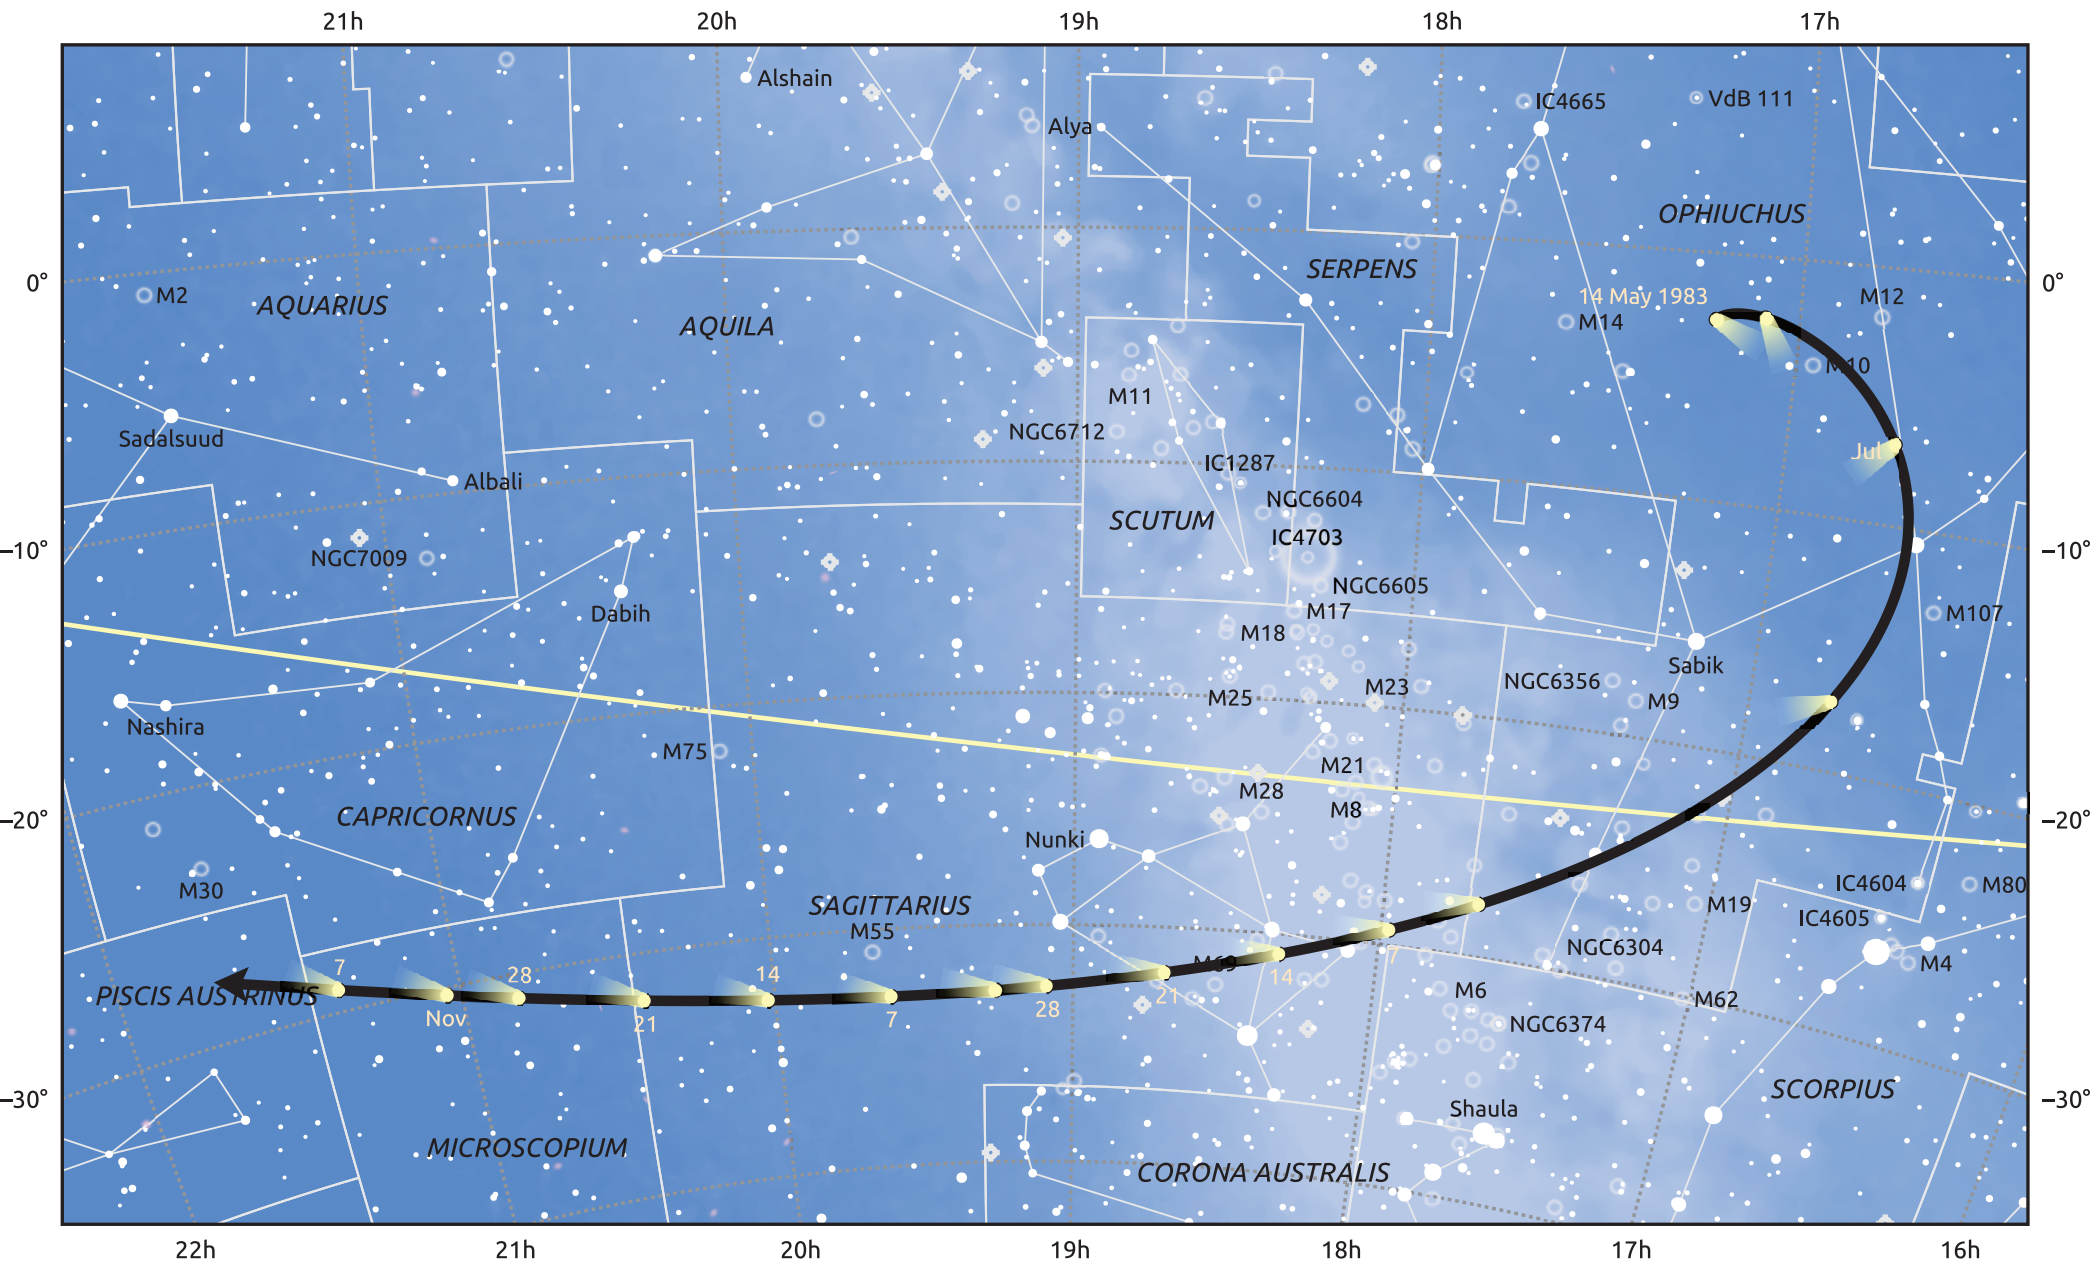

The path of 10P/Tempel starting on 14 May 1983

© Dominic Ford 2011–2025. Date markers placed at midnight UTC. Downloaded from <https://in-the-sky.org>

Magnitude scale: ● 7.0 ● 6.0 ● 5.0 ● 4.0 ● 3.0 ● 2.0 ● 1.0

— Ecliptic Plane

Galaxy Bright nebula Open cluster Globular cluster Planetary nebula

Date	Mag
1983 Jun 7	9.9
1983 Jul 1	9.1
1983 Jul 11	8.9
1983 Sep 1	8.6
1983 Oct 25	9.9
1983 Nov 1	10.1