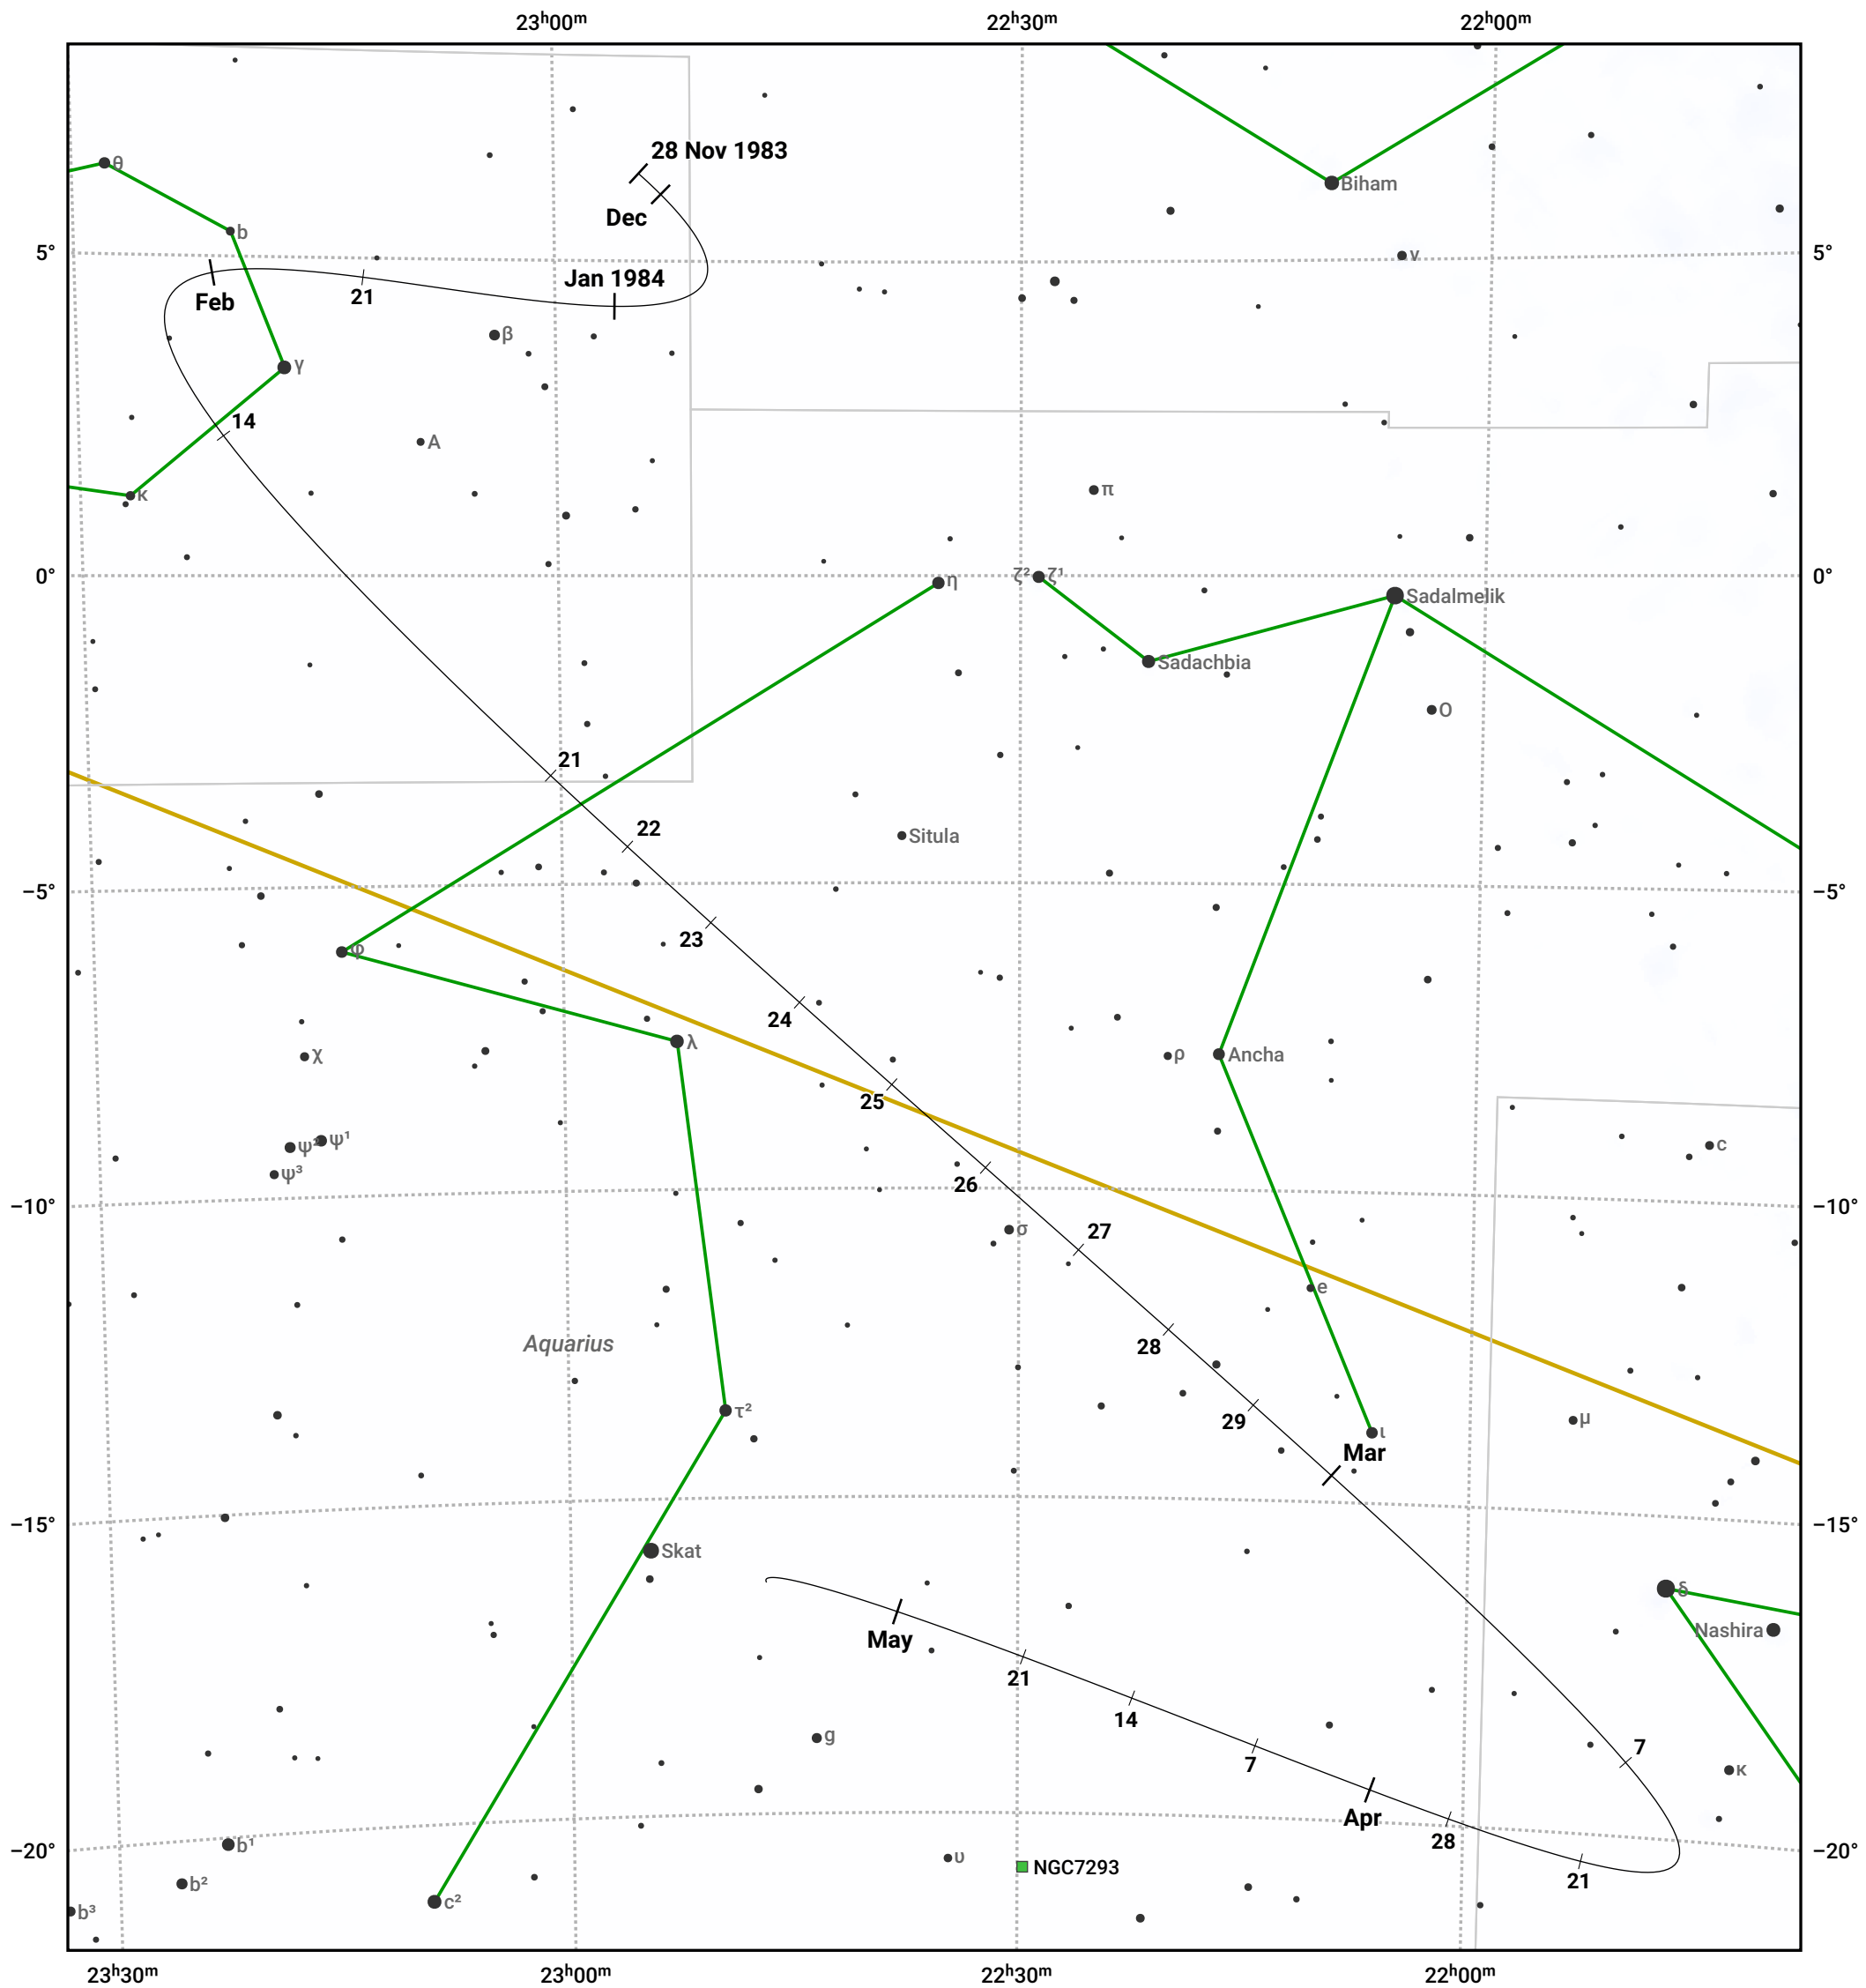

The path of 2P/Encke starting on 28 Nov 1983

© Dominic Ford 2011–2024. Date markers placed at midnight UTC. Downloaded from <https://in-the-sky.org>

Magnitude scale: • 7.0 • 6.0 • 5.0 • 4.0 • 3.0 • 2.0

— Ecliptic Plane

● Galaxy ■ Bright nebula ● Open cluster ● Globular cluster

Date	Mag
1983 Dec 27	11.7
1984 Jan 1	11.4
1984 Jan 13	10.6
1984 Jan 25	9.6
1984 Feb 3	8.4
1984 Feb 10	7.3
1984 Feb 16	6.1
1984 Feb 22	5.1
1984 Mar 1	5.1
1984 Mar 7	6.1
1984 Mar 13	7.3
1984 Mar 19	8.4
1984 Mar 27	9.4
1984 Apr 6	10.5
1984 Apr 20	11.5
1984 May 1	12.1
1984 May 11	12.5