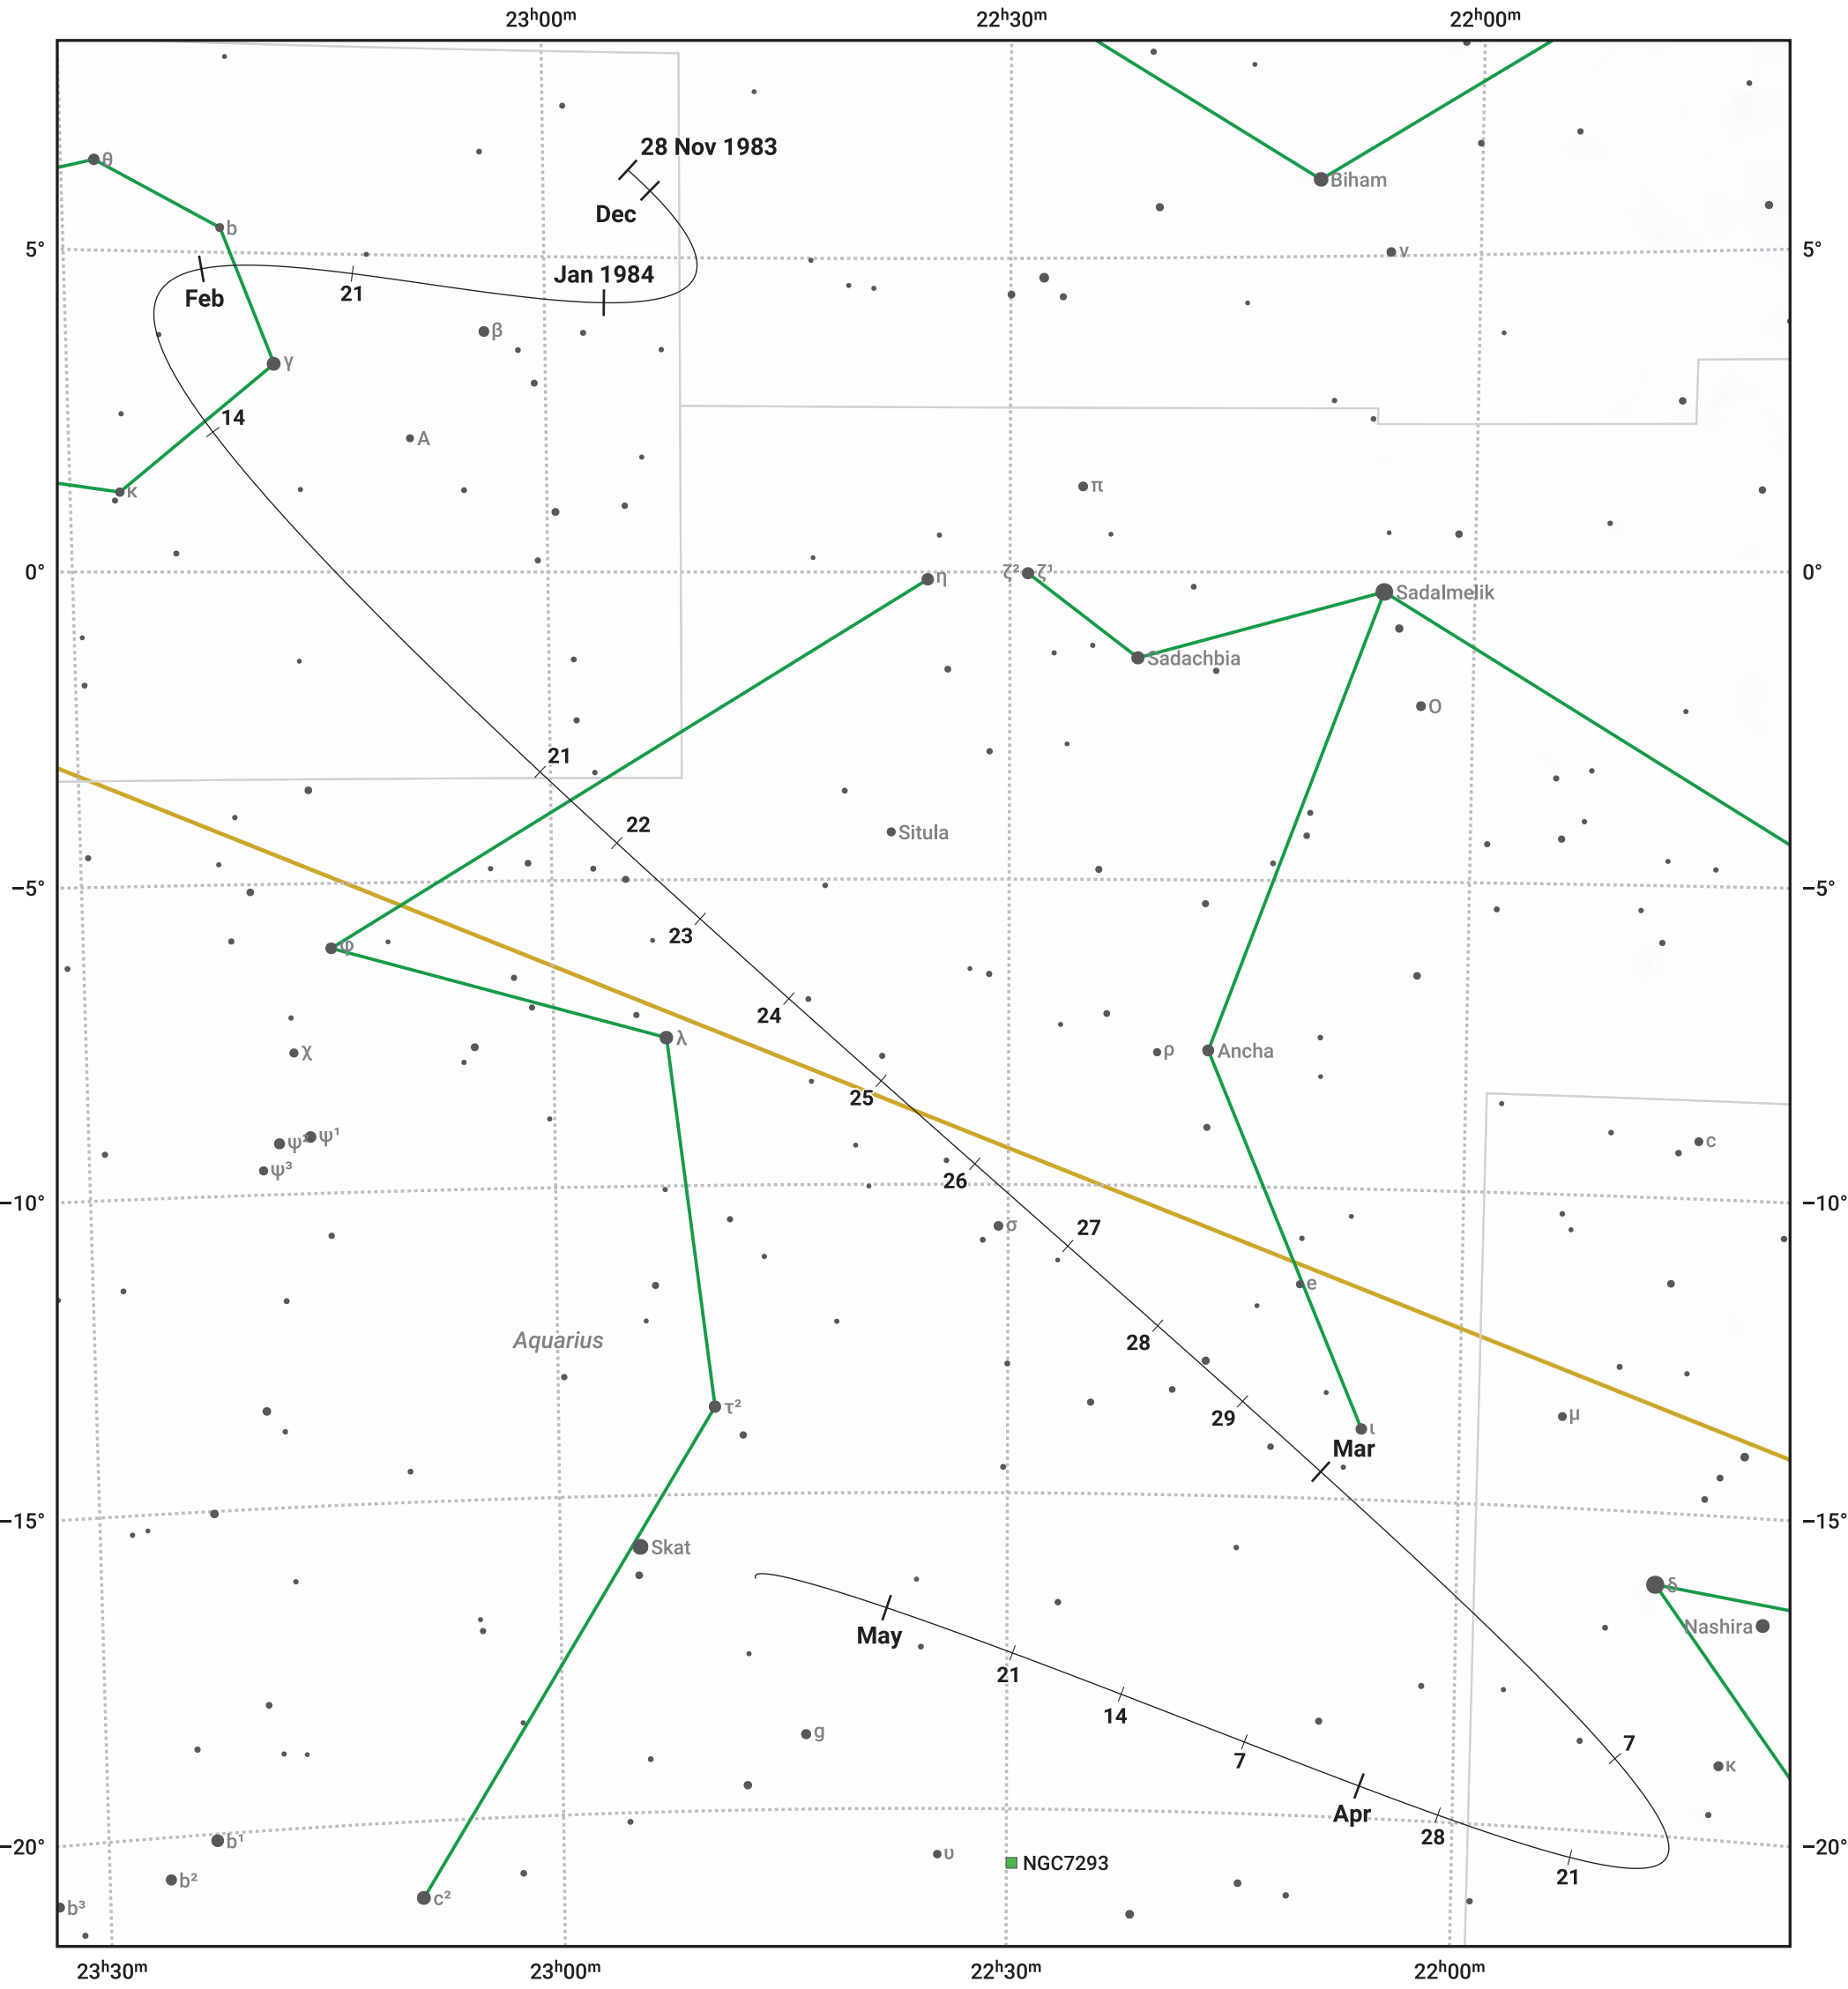

The path of 2P/Encke starting on 28 Nov 1983

© Dominic Ford 2011–2024. Date markers placed at midnight UTC. Downloaded from <https://in-the-sky.org>

Magnitude scale: • 7.0 • 6.0 • 5.0 • 4.0 • 3.0 • 2.0

— Ecliptic Plane

Galaxy Bright nebula Open cluster Globular cluster

Date	Mag
1983 Dec 27	11.7
1984 Jan 1	11.4
1984 Jan 13	10.6
1984 Jan 25	9.6
1984 Feb 3	8.4
1984 Feb 10	7.3
1984 Feb 16	6.1
1984 Feb 22	5.1
1984 Mar 1	5.1
1984 Mar 7	6.1
1984 Mar 13	7.3
1984 Mar 19	8.4
1984 Mar 27	9.4
1984 Apr 6	10.5
1984 Apr 20	11.5
1984 May 1	12.1
1984 May 11	12.5