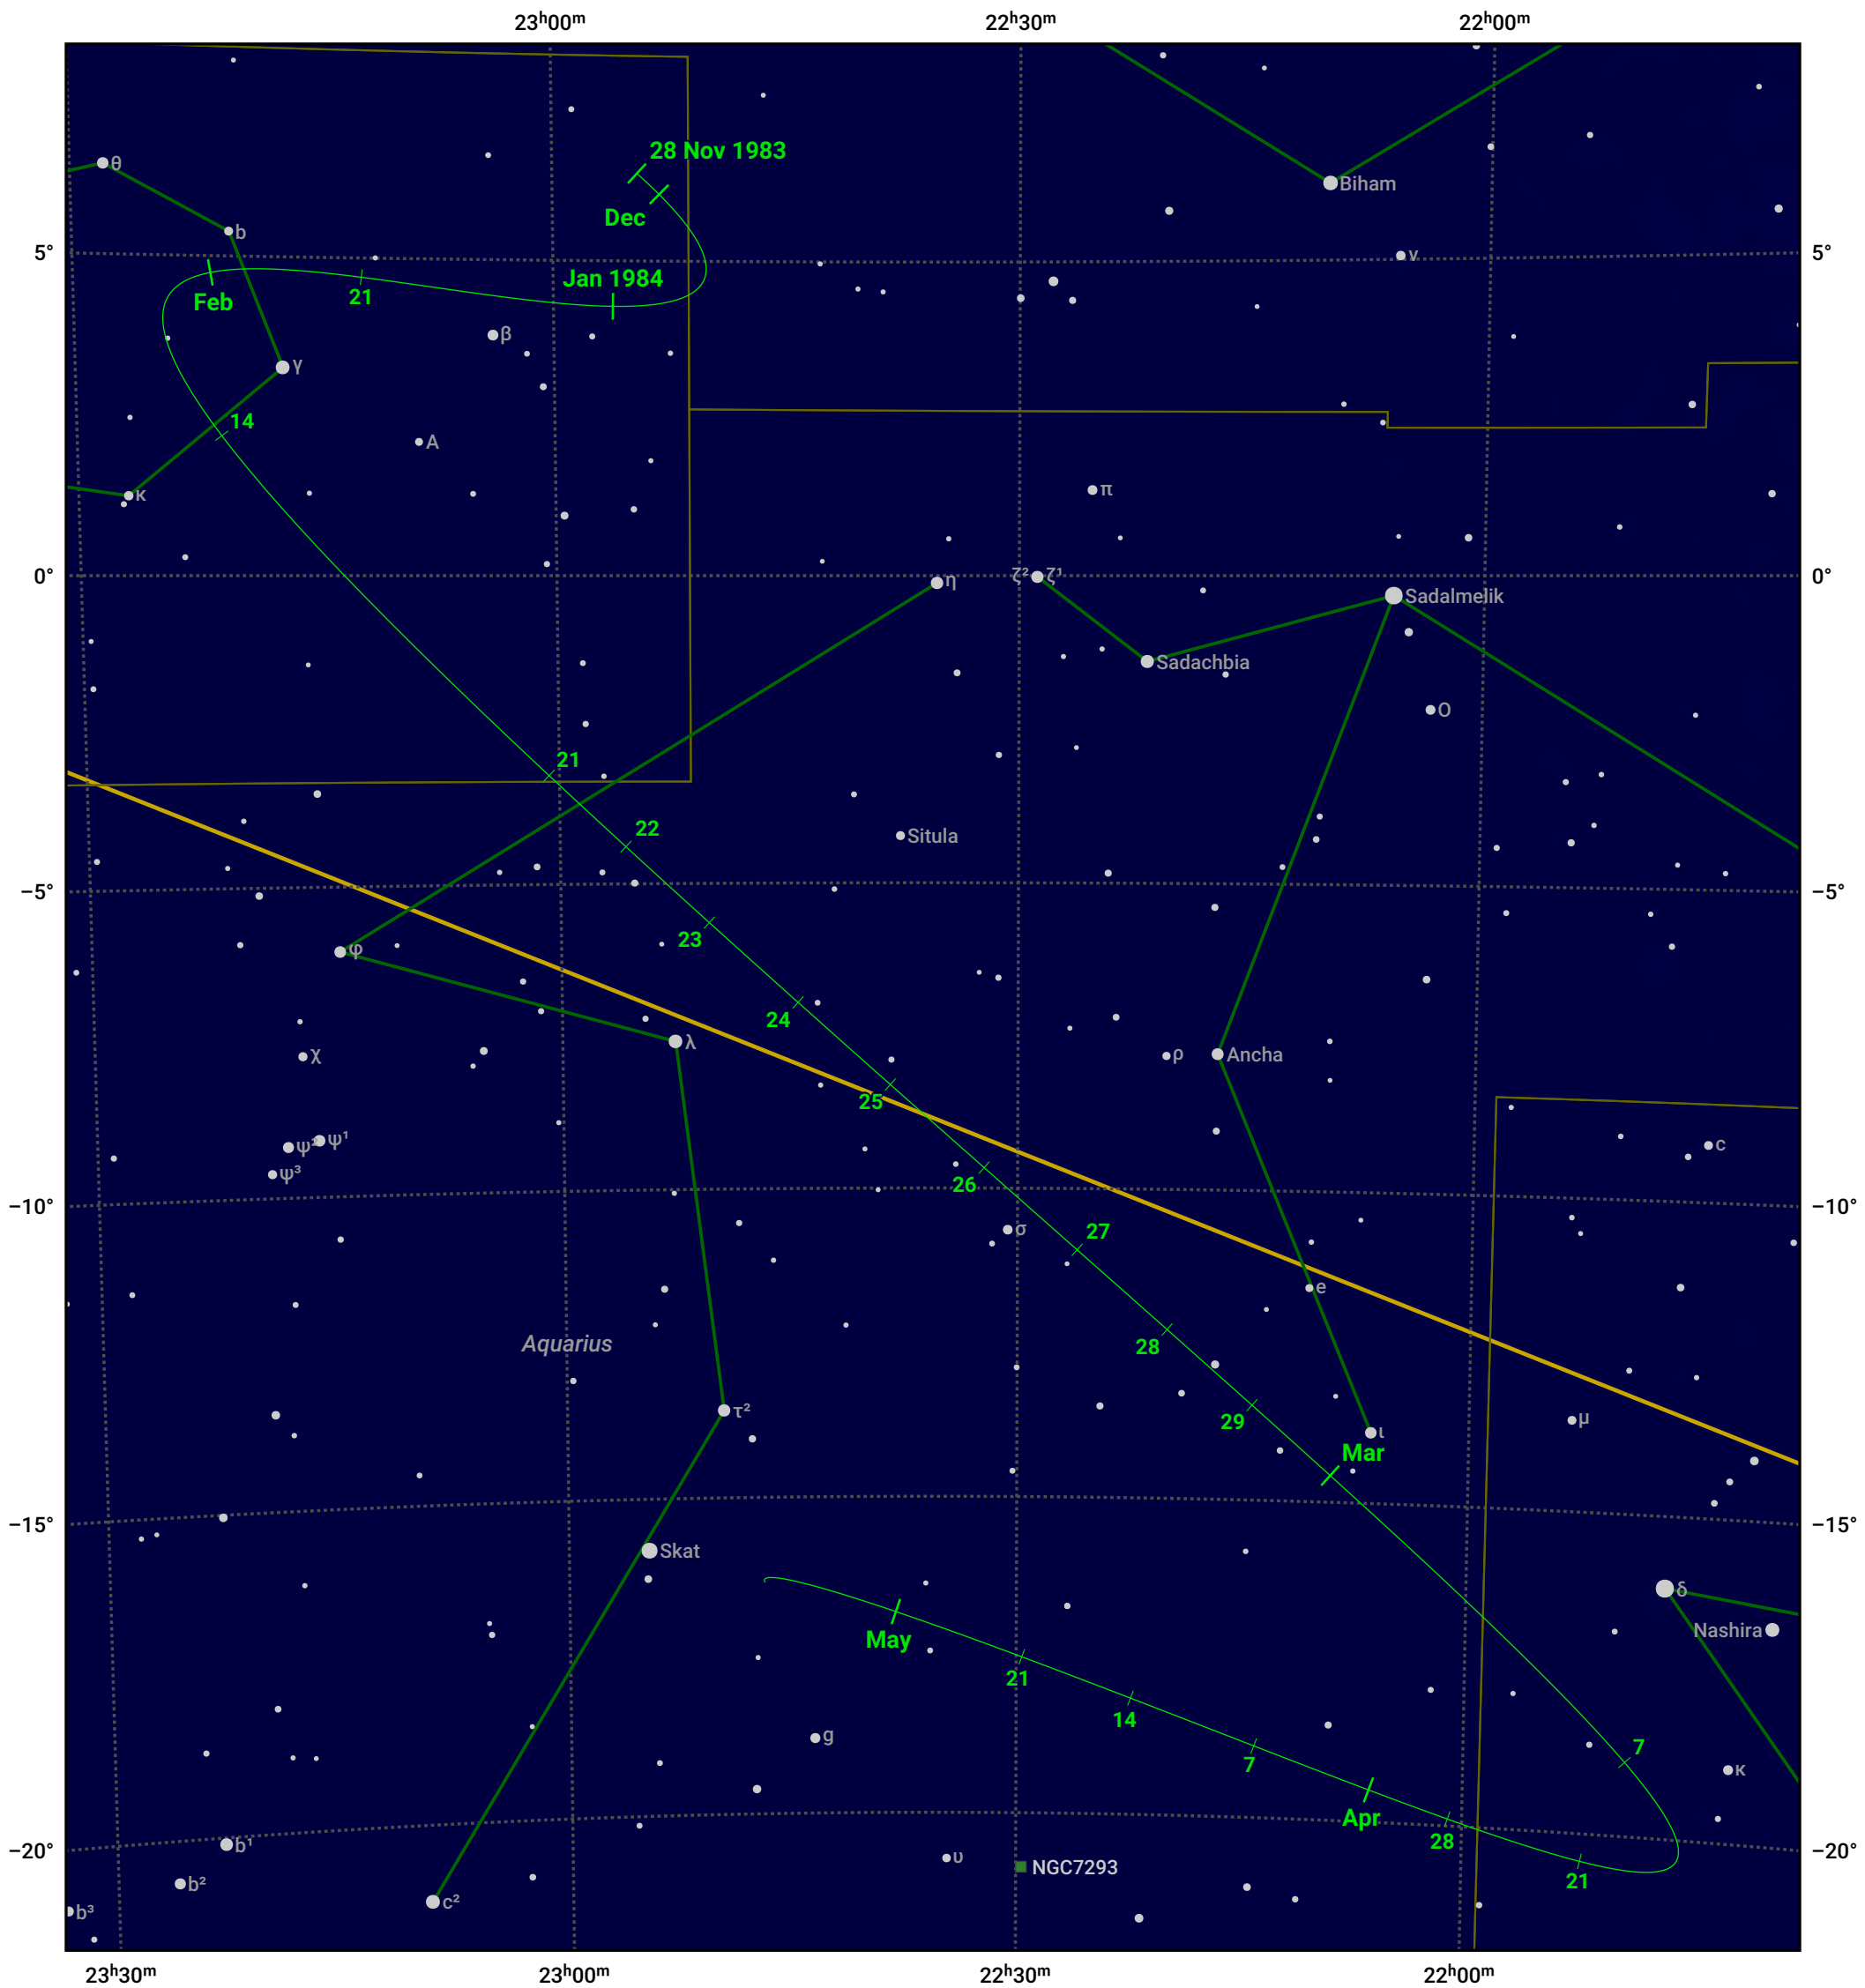

# The path of 2P/Encke starting on 28 Nov 1983

© Dominic Ford 2011–2024. Date markers placed at midnight UTC. Downloaded from <https://in-the-sky.org>

Magnitude scale: ● 7.0 ● 6.0 ● 5.0 ● 4.0 ● 3.0 ● 2.0

— Ecliptic Plane

● Galaxy ■ Bright nebula ● Open cluster ● Globular cluster

Date	Mag
1983 Dec 27	11.7
1984 Jan 1	11.4
1984 Jan 13	10.6
1984 Jan 25	9.6
1984 Feb 3	8.4
1984 Feb 10	7.3
1984 Feb 16	6.1
1984 Feb 22	5.1
1984 Mar 1	5.1
1984 Mar 7	6.1
1984 Mar 13	7.3
1984 Mar 19	8.4
1984 Mar 27	9.4
1984 Apr 6	10.5
1984 Apr 20	11.5
1984 May 1	12.1
1984 May 11	12.5