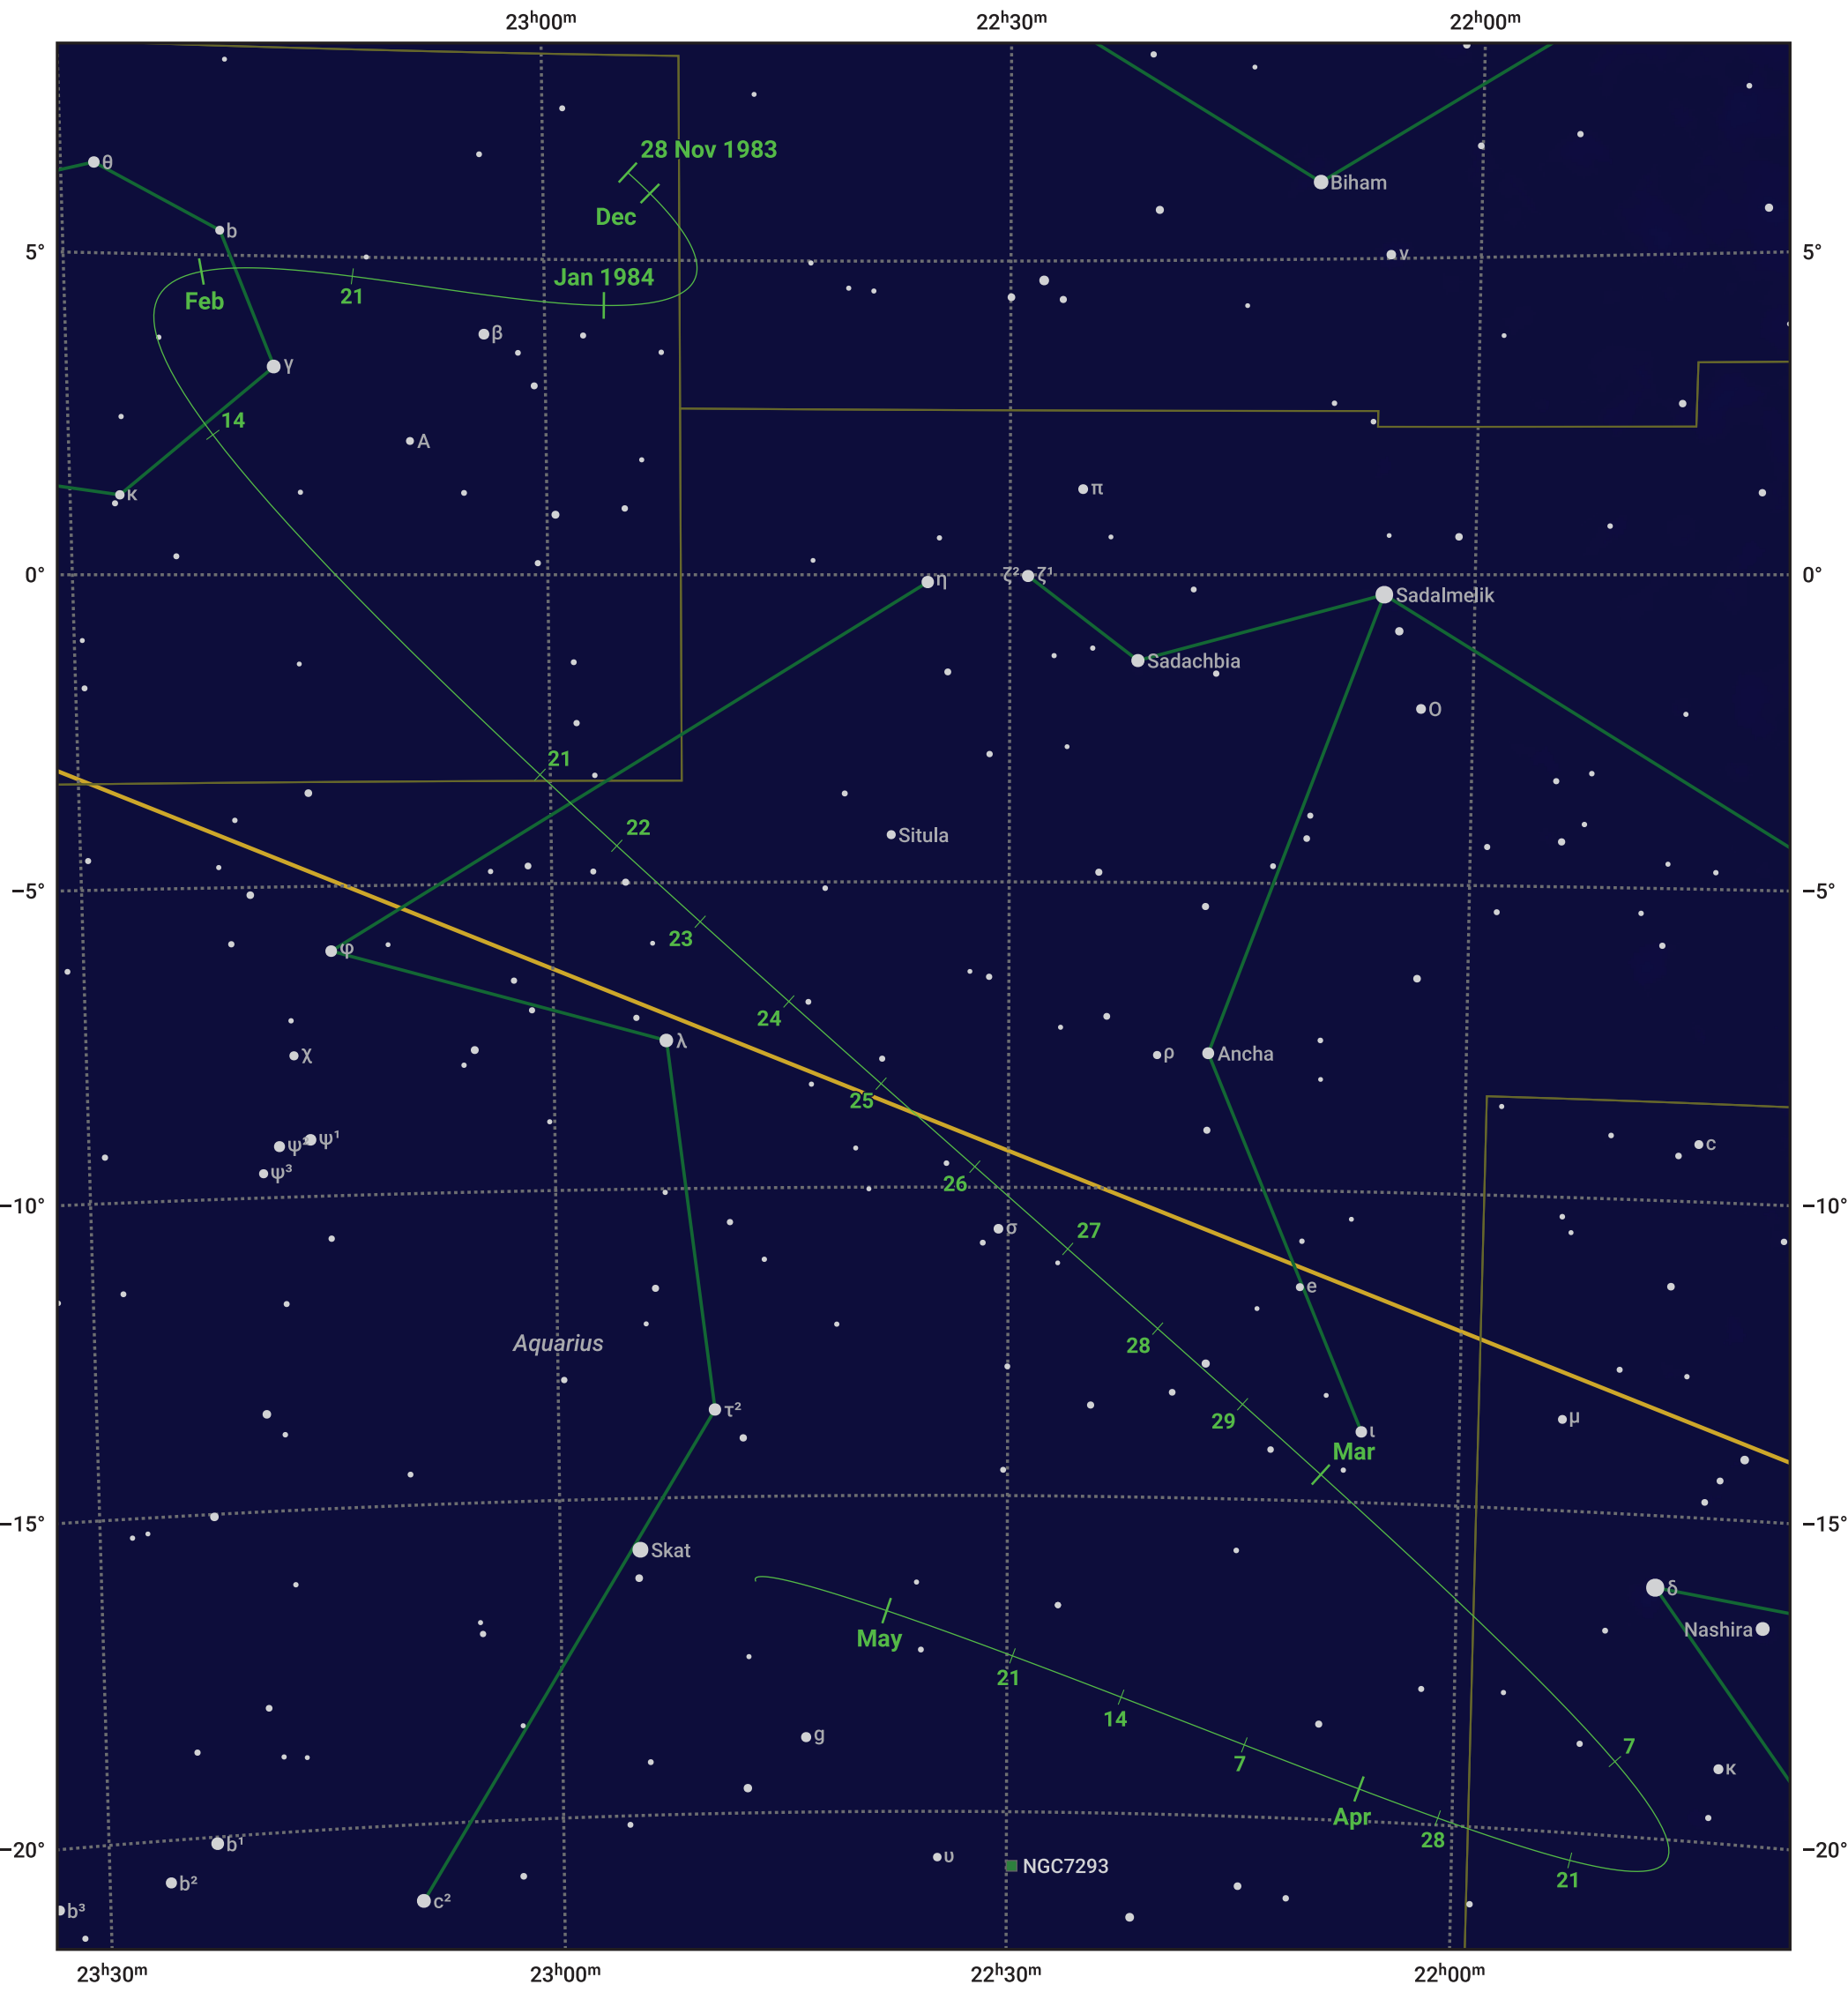

The path of 2P/Encke starting on 28 Nov 1983

© Dominic Ford 2011–2024. Date markers placed at midnight UTC. Downloaded from <https://in-the-sky.org>

Magnitude scale: • 7.0 • 6.0 • 5.0 • 4.0 • 3.0 • 2.0

— Ecliptic Plane

Galaxy Bright nebula Open cluster Globular cluster

Date	Mag
1983 Dec 27	11.7
1984 Jan 1	11.4
1984 Jan 13	10.6
1984 Jan 25	9.6
1984 Feb 3	8.4
1984 Feb 10	7.3
1984 Feb 16	6.1
1984 Feb 22	5.1
1984 Mar 1	5.1
1984 Mar 7	6.1
1984 Mar 13	7.3
1984 Mar 19	8.4
1984 Mar 27	9.4
1984 Apr 6	10.5
1984 Apr 20	11.5
1984 May 1	12.1
1984 May 11	12.5