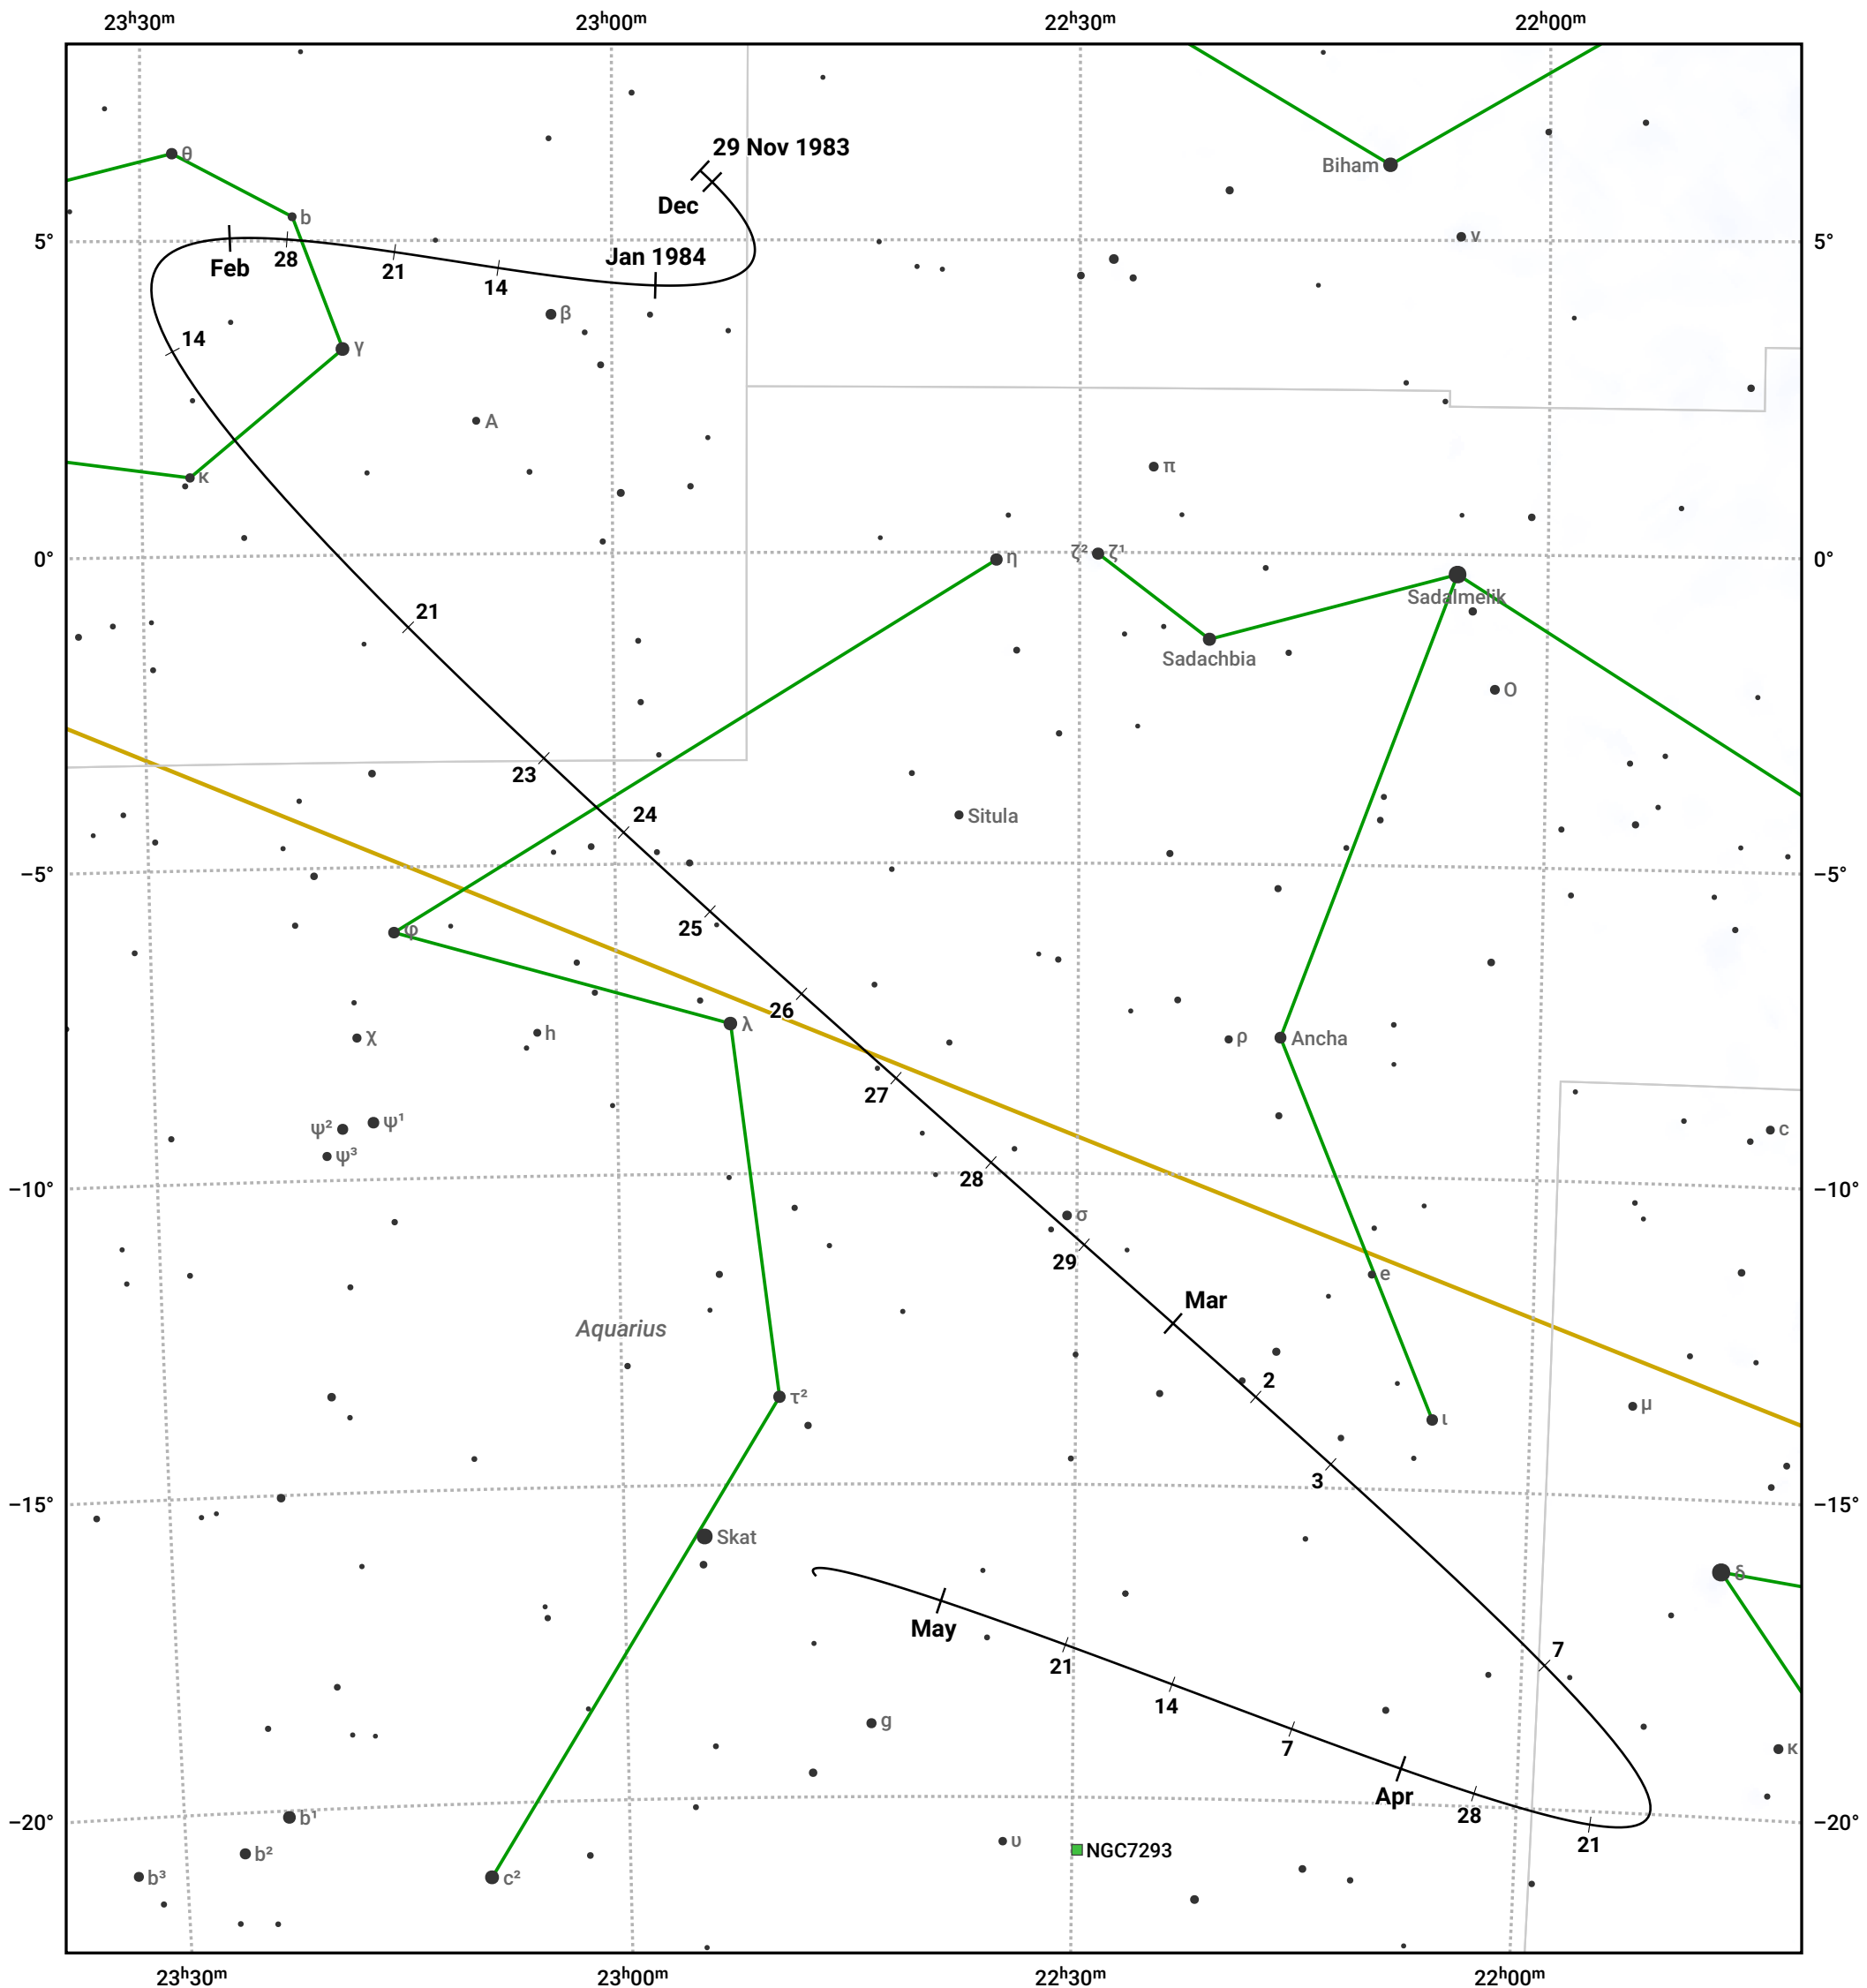

The path of 2P/Encke starting on 29 Nov 1983

© Dominic Ford 2011–2024. Date markers placed at midnight UTC. Downloaded from <https://in-the-sky.org>

Magnitude scale: • 7.0 • 6.0 • 5.0 • 4.0 • 3.0 • 2.0

— Ecliptic Plane

● Galaxy ■ Bright nebula ● Open cluster ⊕ Globular cluster

Date	Mag
1983 Dec 28	11.7
1984 Jan 1	11.5
1984 Jan 14	10.7
1984 Jan 26	9.6
1984 Feb 4	8.5
1984 Feb 11	7.4
1984 Feb 17	6.2
1984 Feb 23	5.2
1984 Mar 1	4.9
1984 Mar 9	6.3
1984 Mar 15	7.4
1984 Mar 22	8.6
1984 Mar 30	9.6
1984 Apr 10	10.7
1984 Apr 25	11.7
1984 May 1	12.0
1984 May 19	12.7