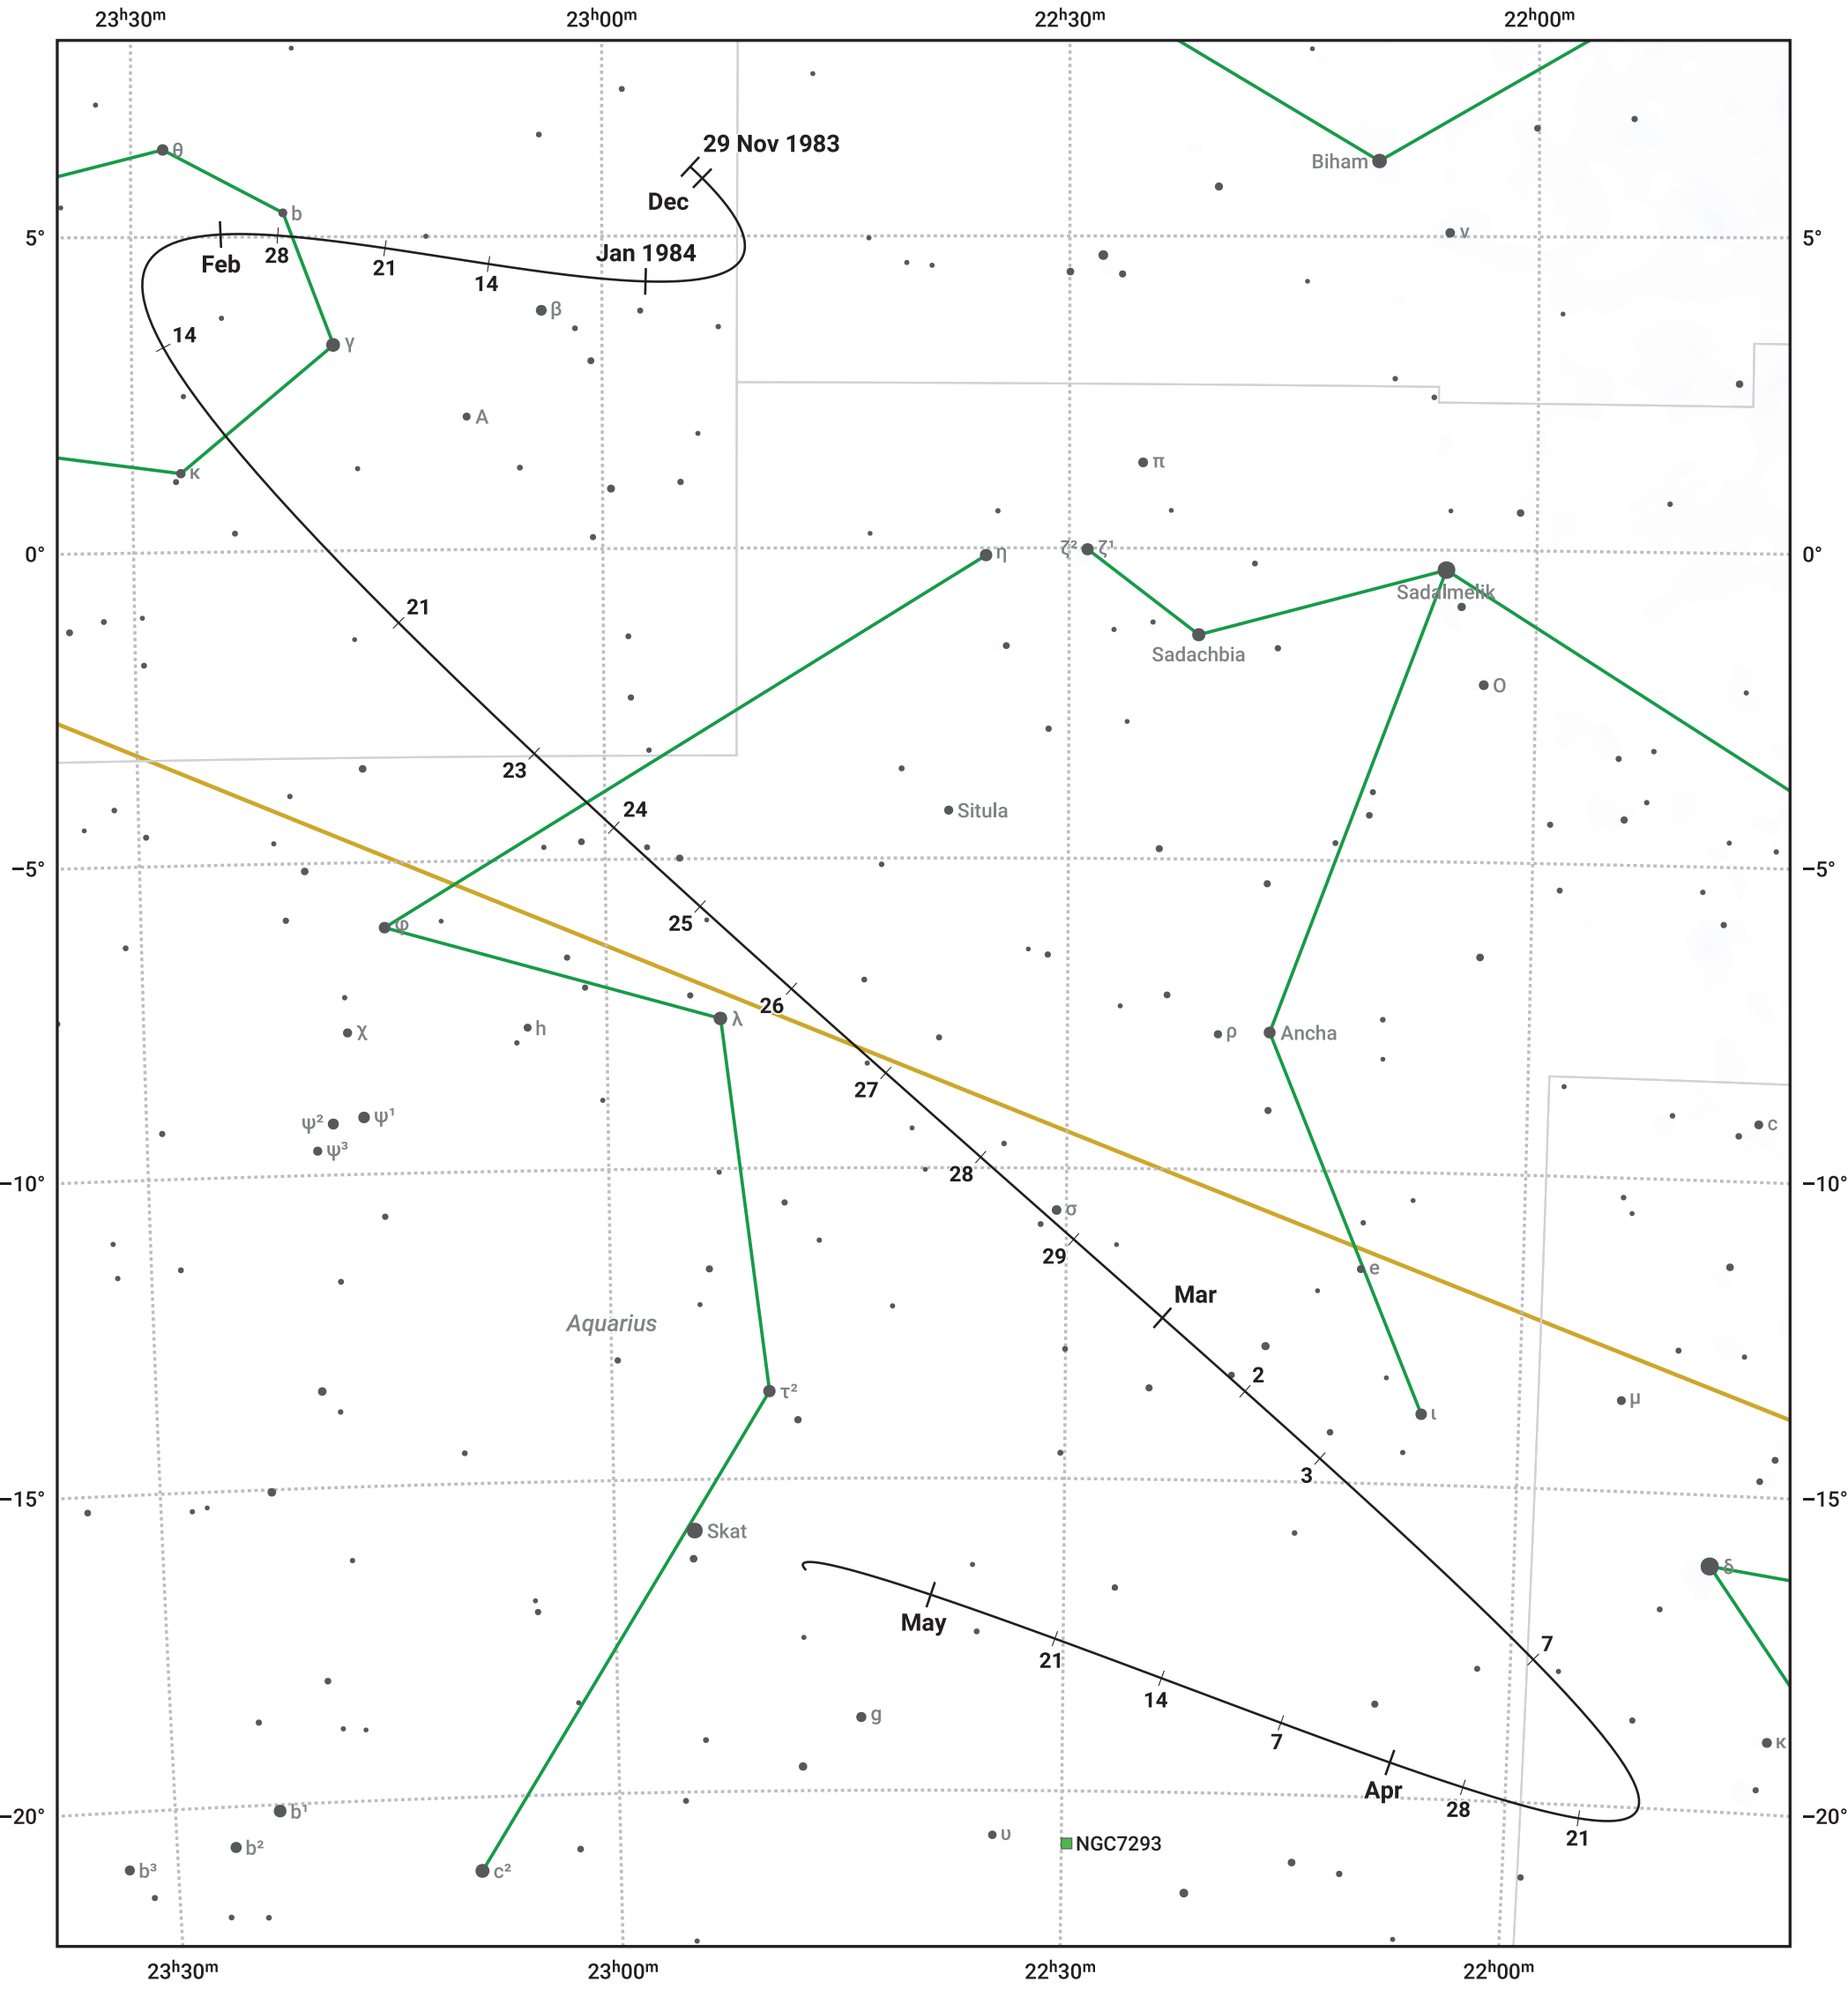

The path of 2P/Encke starting on 29 Nov 1983

© Dominic Ford 2011–2024. Date markers placed at midnight UTC. Downloaded from <https://in-the-sky.org>

Magnitude scale: • 7.0 • 6.0 • 5.0 • 4.0 • 3.0 • 2.0

— Ecliptic Plane

Galaxy Bright nebula Open cluster Globular cluster

Date	Mag
1983 Dec 28	11.7
1984 Jan 1	11.5
1984 Jan 14	10.7
1984 Jan 26	9.6
1984 Feb 4	8.5
1984 Feb 11	7.4
1984 Feb 17	6.2
1984 Feb 23	5.2
1984 Mar 1	4.9
1984 Mar 9	6.3
1984 Mar 15	7.4
1984 Mar 22	8.6
1984 Mar 30	9.6
1984 Apr 10	10.7
1984 Apr 25	11.7
1984 May 1	12.0
1984 May 19	12.7