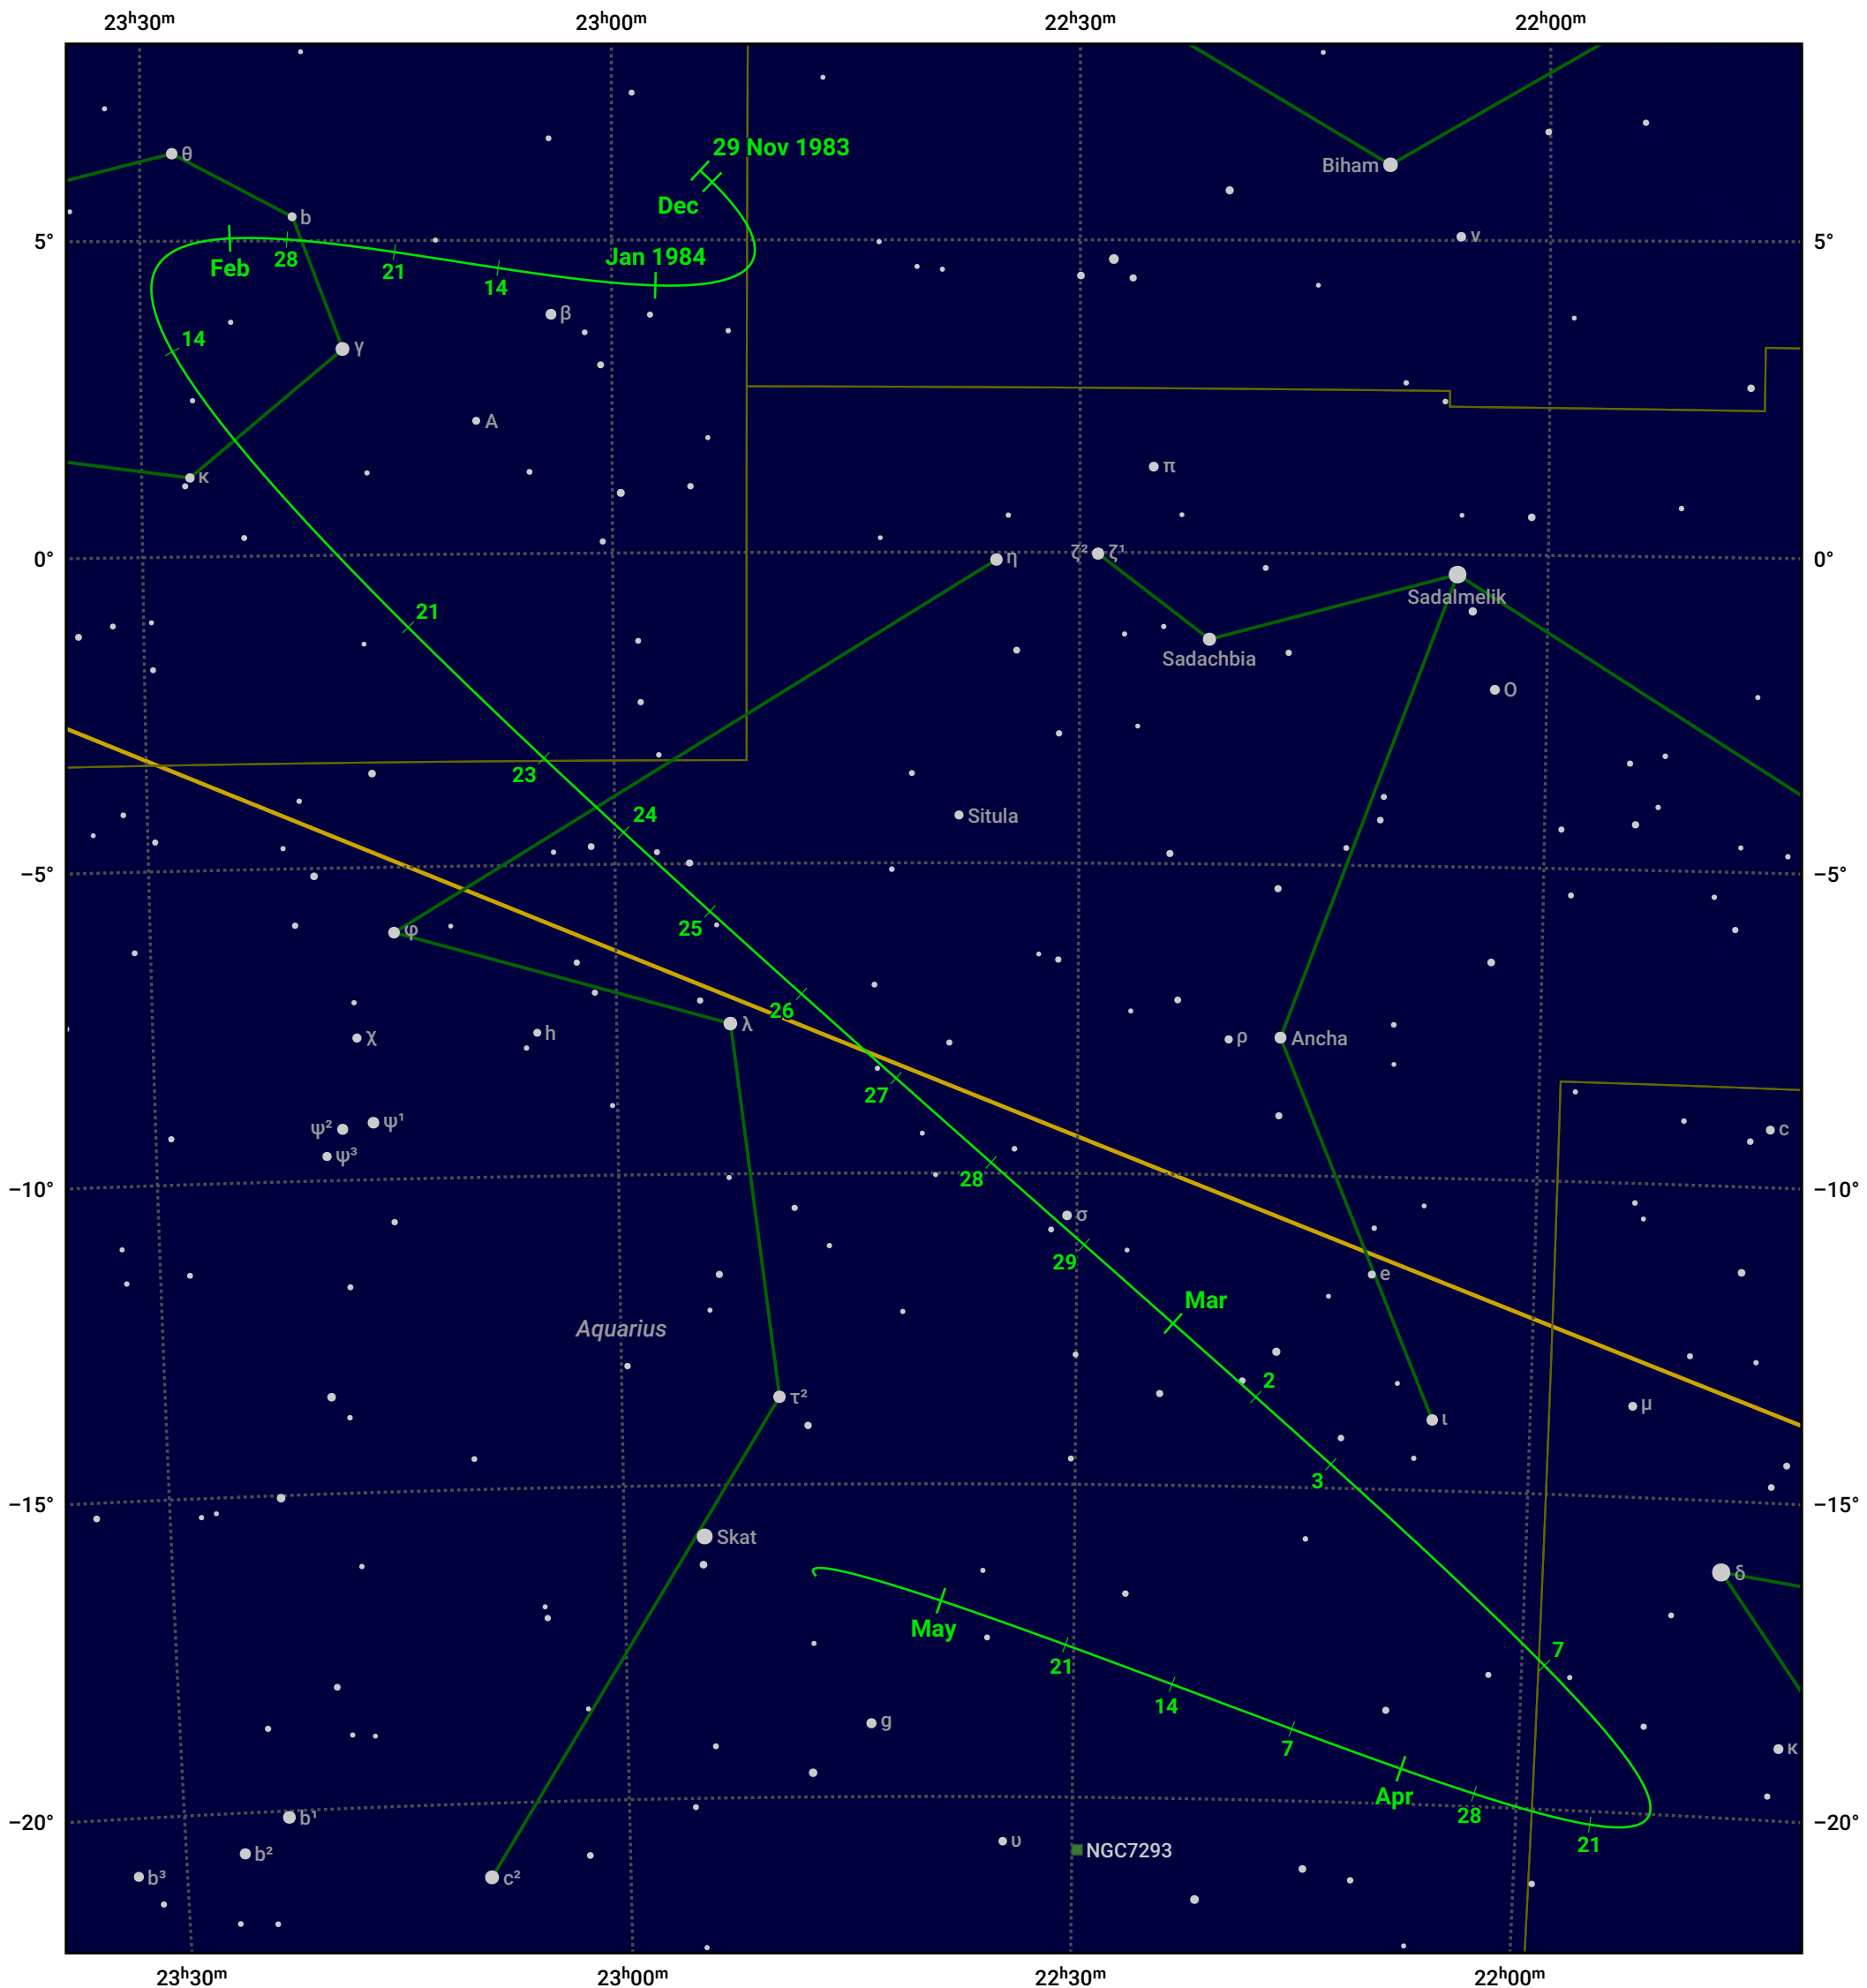

# The path of 2P/Encke starting on 29 Nov 1983

© Dominic Ford 2011–2024. Date markers placed at midnight UTC. Downloaded from <https://in-the-sky.org>

Magnitude scale: • 7.0 • 6.0 • 5.0 • 4.0 • 3.0 • 2.0

— Ecliptic Plane

● Galaxy    ■ Bright nebula    ● Open cluster    ● Globular cluster

Date	Mag
1983 Dec 28	11.7
1984 Jan 1	11.5
1984 Jan 14	10.7
1984 Jan 26	9.6
1984 Feb 4	8.5
1984 Feb 11	7.4
1984 Feb 17	6.2
1984 Feb 23	5.2
1984 Mar 1	4.9
1984 Mar 9	6.3
1984 Mar 15	7.4
1984 Mar 22	8.6
1984 Mar 30	9.6
1984 Apr 10	10.7
1984 Apr 25	11.7
1984 May 1	12.0
1984 May 19	12.7