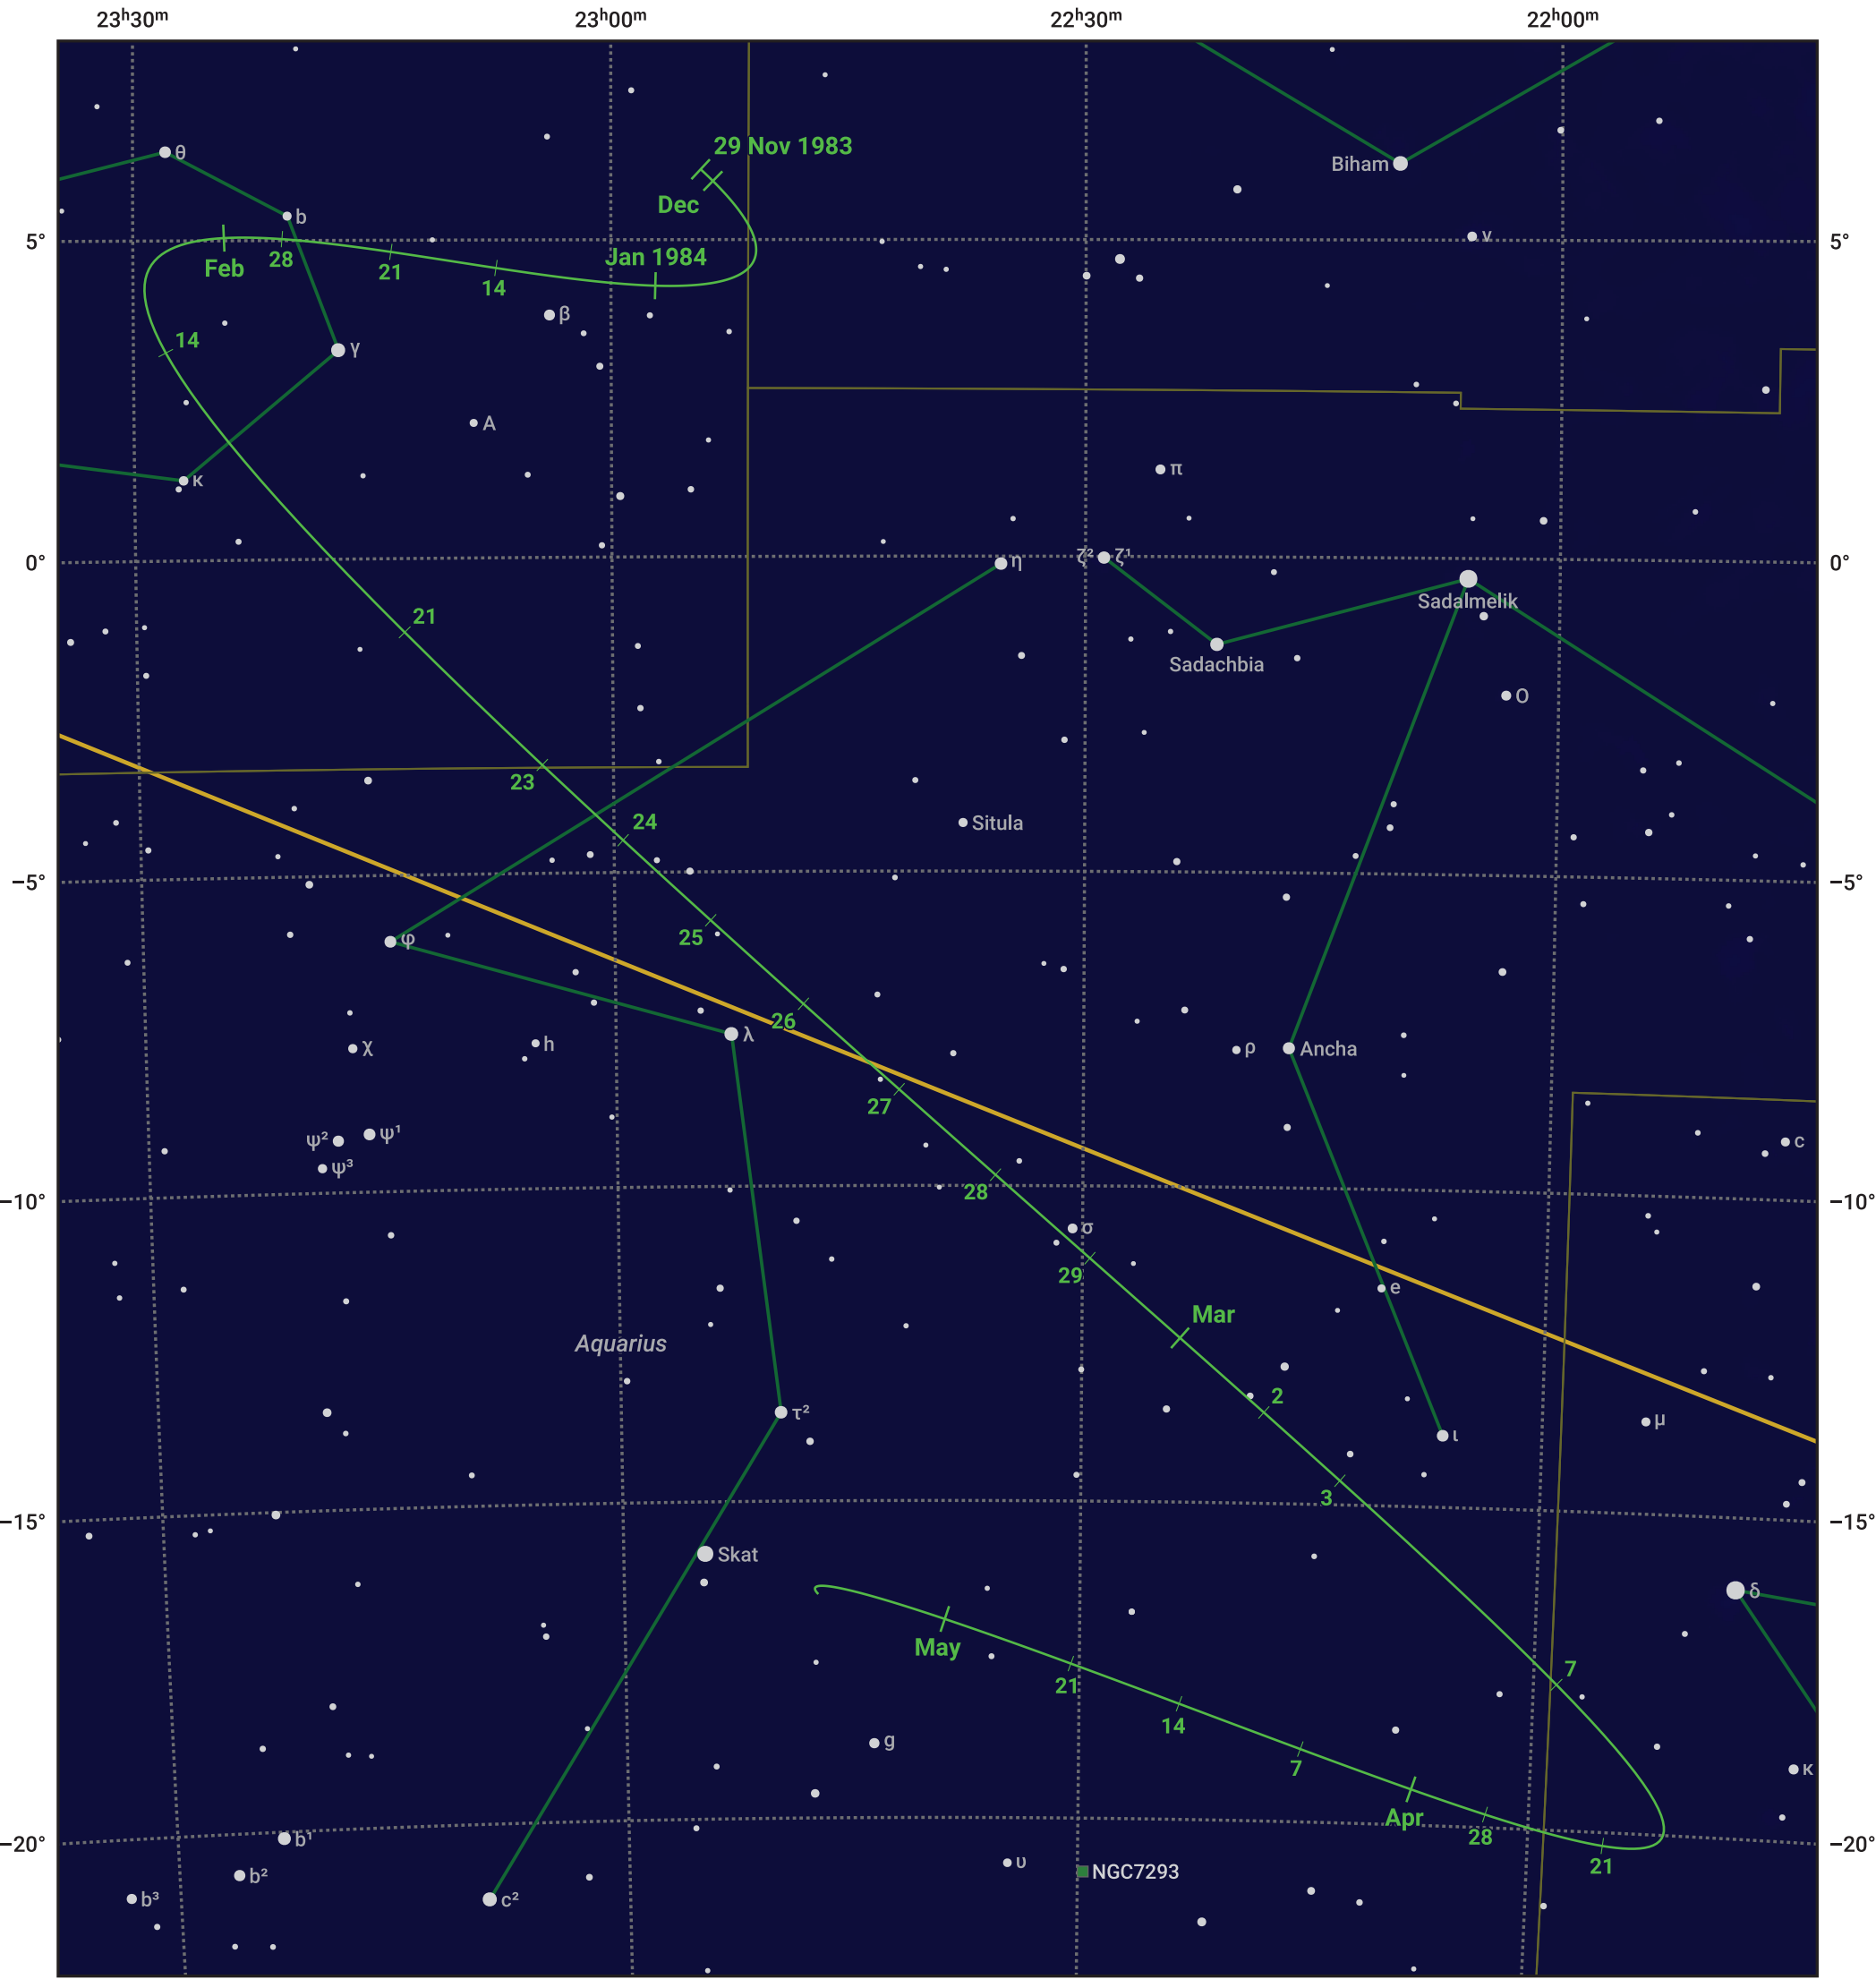

The path of 2P/Encke starting on 29 Nov 1983

© Dominic Ford 2011–2024. Date markers placed at midnight UTC. Downloaded from <https://in-the-sky.org>

Date	Mag
1983 Dec 28	11.7
1984 Jan 1	11.5
1984 Jan 14	10.7
1984 Jan 26	9.6
1984 Feb 4	8.5
1984 Feb 11	7.4
1984 Feb 17	6.2
1984 Feb 23	5.2
1984 Mar 1	4.9
1984 Mar 9	6.3
1984 Mar 15	7.4
1984 Mar 22	8.6
1984 Mar 30	9.6
1984 Apr 10	10.7
1984 Apr 25	11.7
1984 May 1	12.0
1984 May 19	12.7