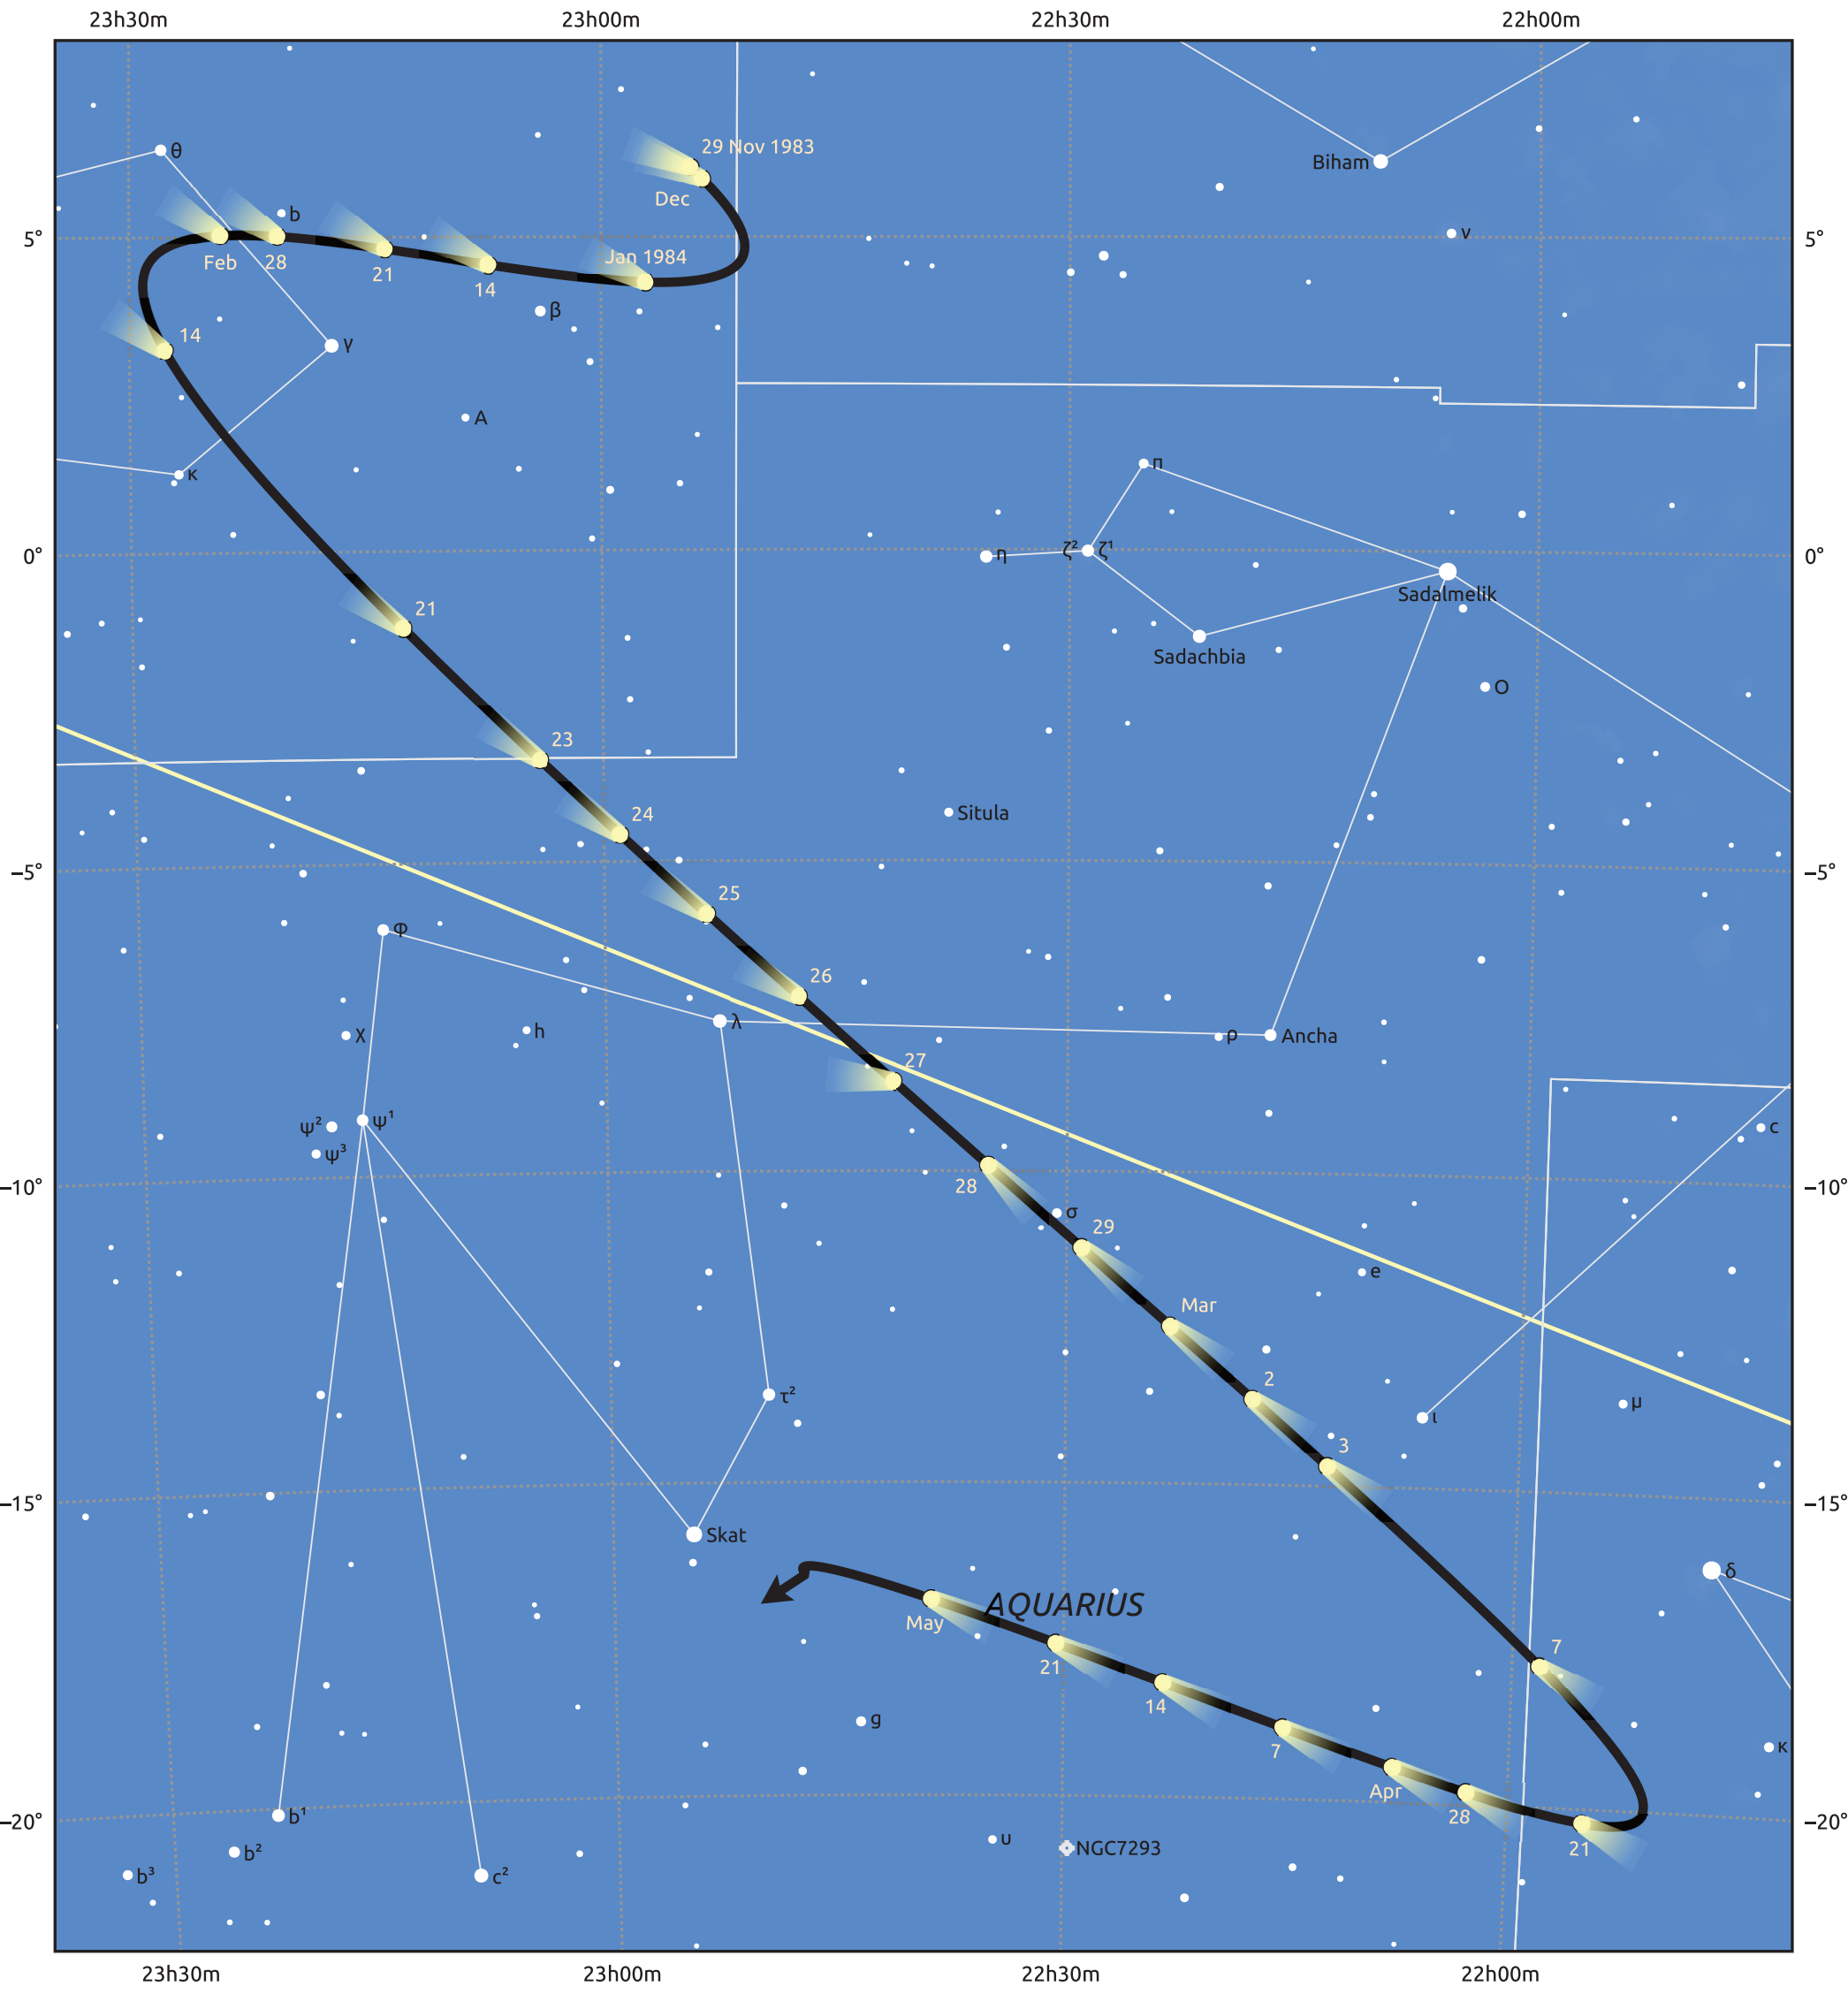

# The path of 2P/Encke starting on 29 Nov 1983

© Dominic Ford 2011–2025. Date markers placed at midnight UTC. Downloaded from <https://in-the-sky.org>

Magnitude scale: • 7.0 • 6.0 • 5.0 • 4.0 • 3.0 • 2.0

— Ecliptic Plane

Galaxy Bright nebula Open cluster Globular cluster Planetary nebula

Date	Mag
1983 Dec 28	11.7
1984 Jan 1	11.5
1984 Jan 14	10.7
1984 Jan 26	9.6
1984 Feb 4	8.5
1984 Feb 11	7.4
1984 Feb 17	6.2
1984 Feb 23	5.2
1984 Mar 1	4.9
1984 Mar 9	6.3
1984 Mar 15	7.4
1984 Mar 22	8.6
1984 Mar 30	9.6
1984 Apr 10	10.7
1984 Apr 25	11.7
1984 May 1	12.0
1984 May 19	12.7