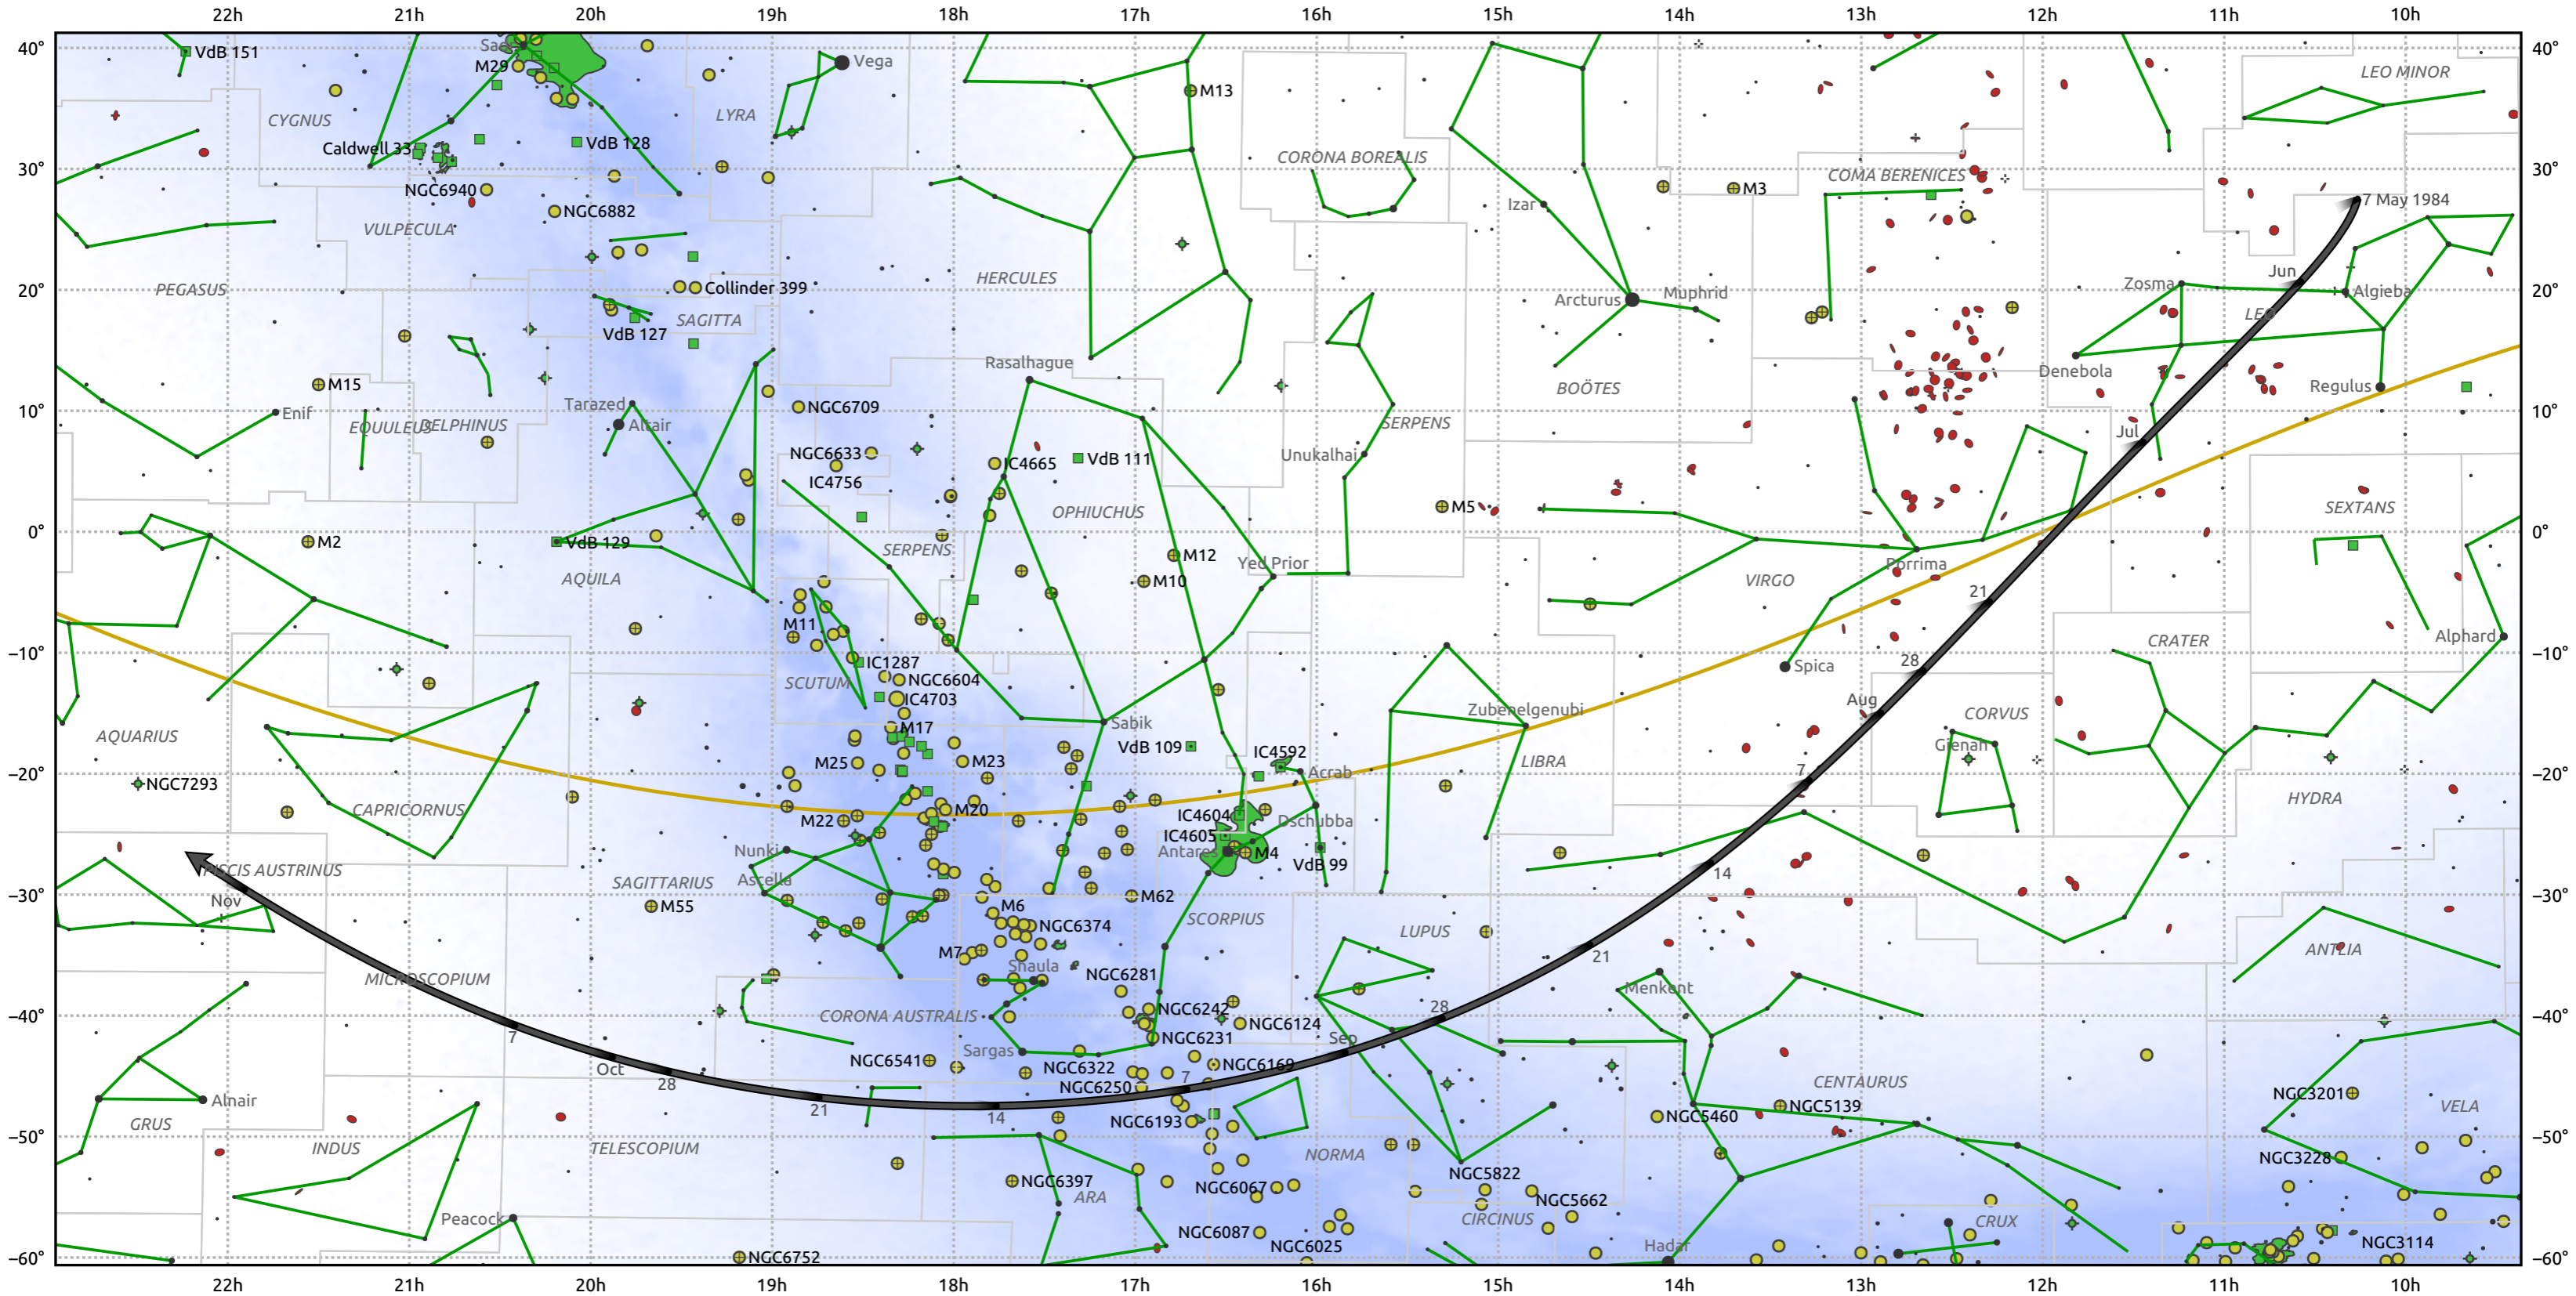

The path of 73P/Schwassmann-Wachmann starting on 7 May 1984

© Dominic Ford 2011–2025. Date markers placed at midnight UTC. Downloaded from <https://in-the-sky.org>

Magnitude scale: 5.0 4.0 3.0 2.0 1.0 0.0

Ecliptic Plane

Galaxy Bright nebula Open cluster Globular cluster Planetary nebula

Date	Mag
1984 May 26	12.7
1984 Jun 12	11.7
1984 Jun 30	10.6
1984 Jul 1	10.6
1984 Jul 24	9.6
1984 Sep 1	10.2
1984 Sep 9	10.7
1984 Sep 23	11.7
1984 Oct 6	12.8
1984 Oct 19	13.9
1984 Nov 1	14.9