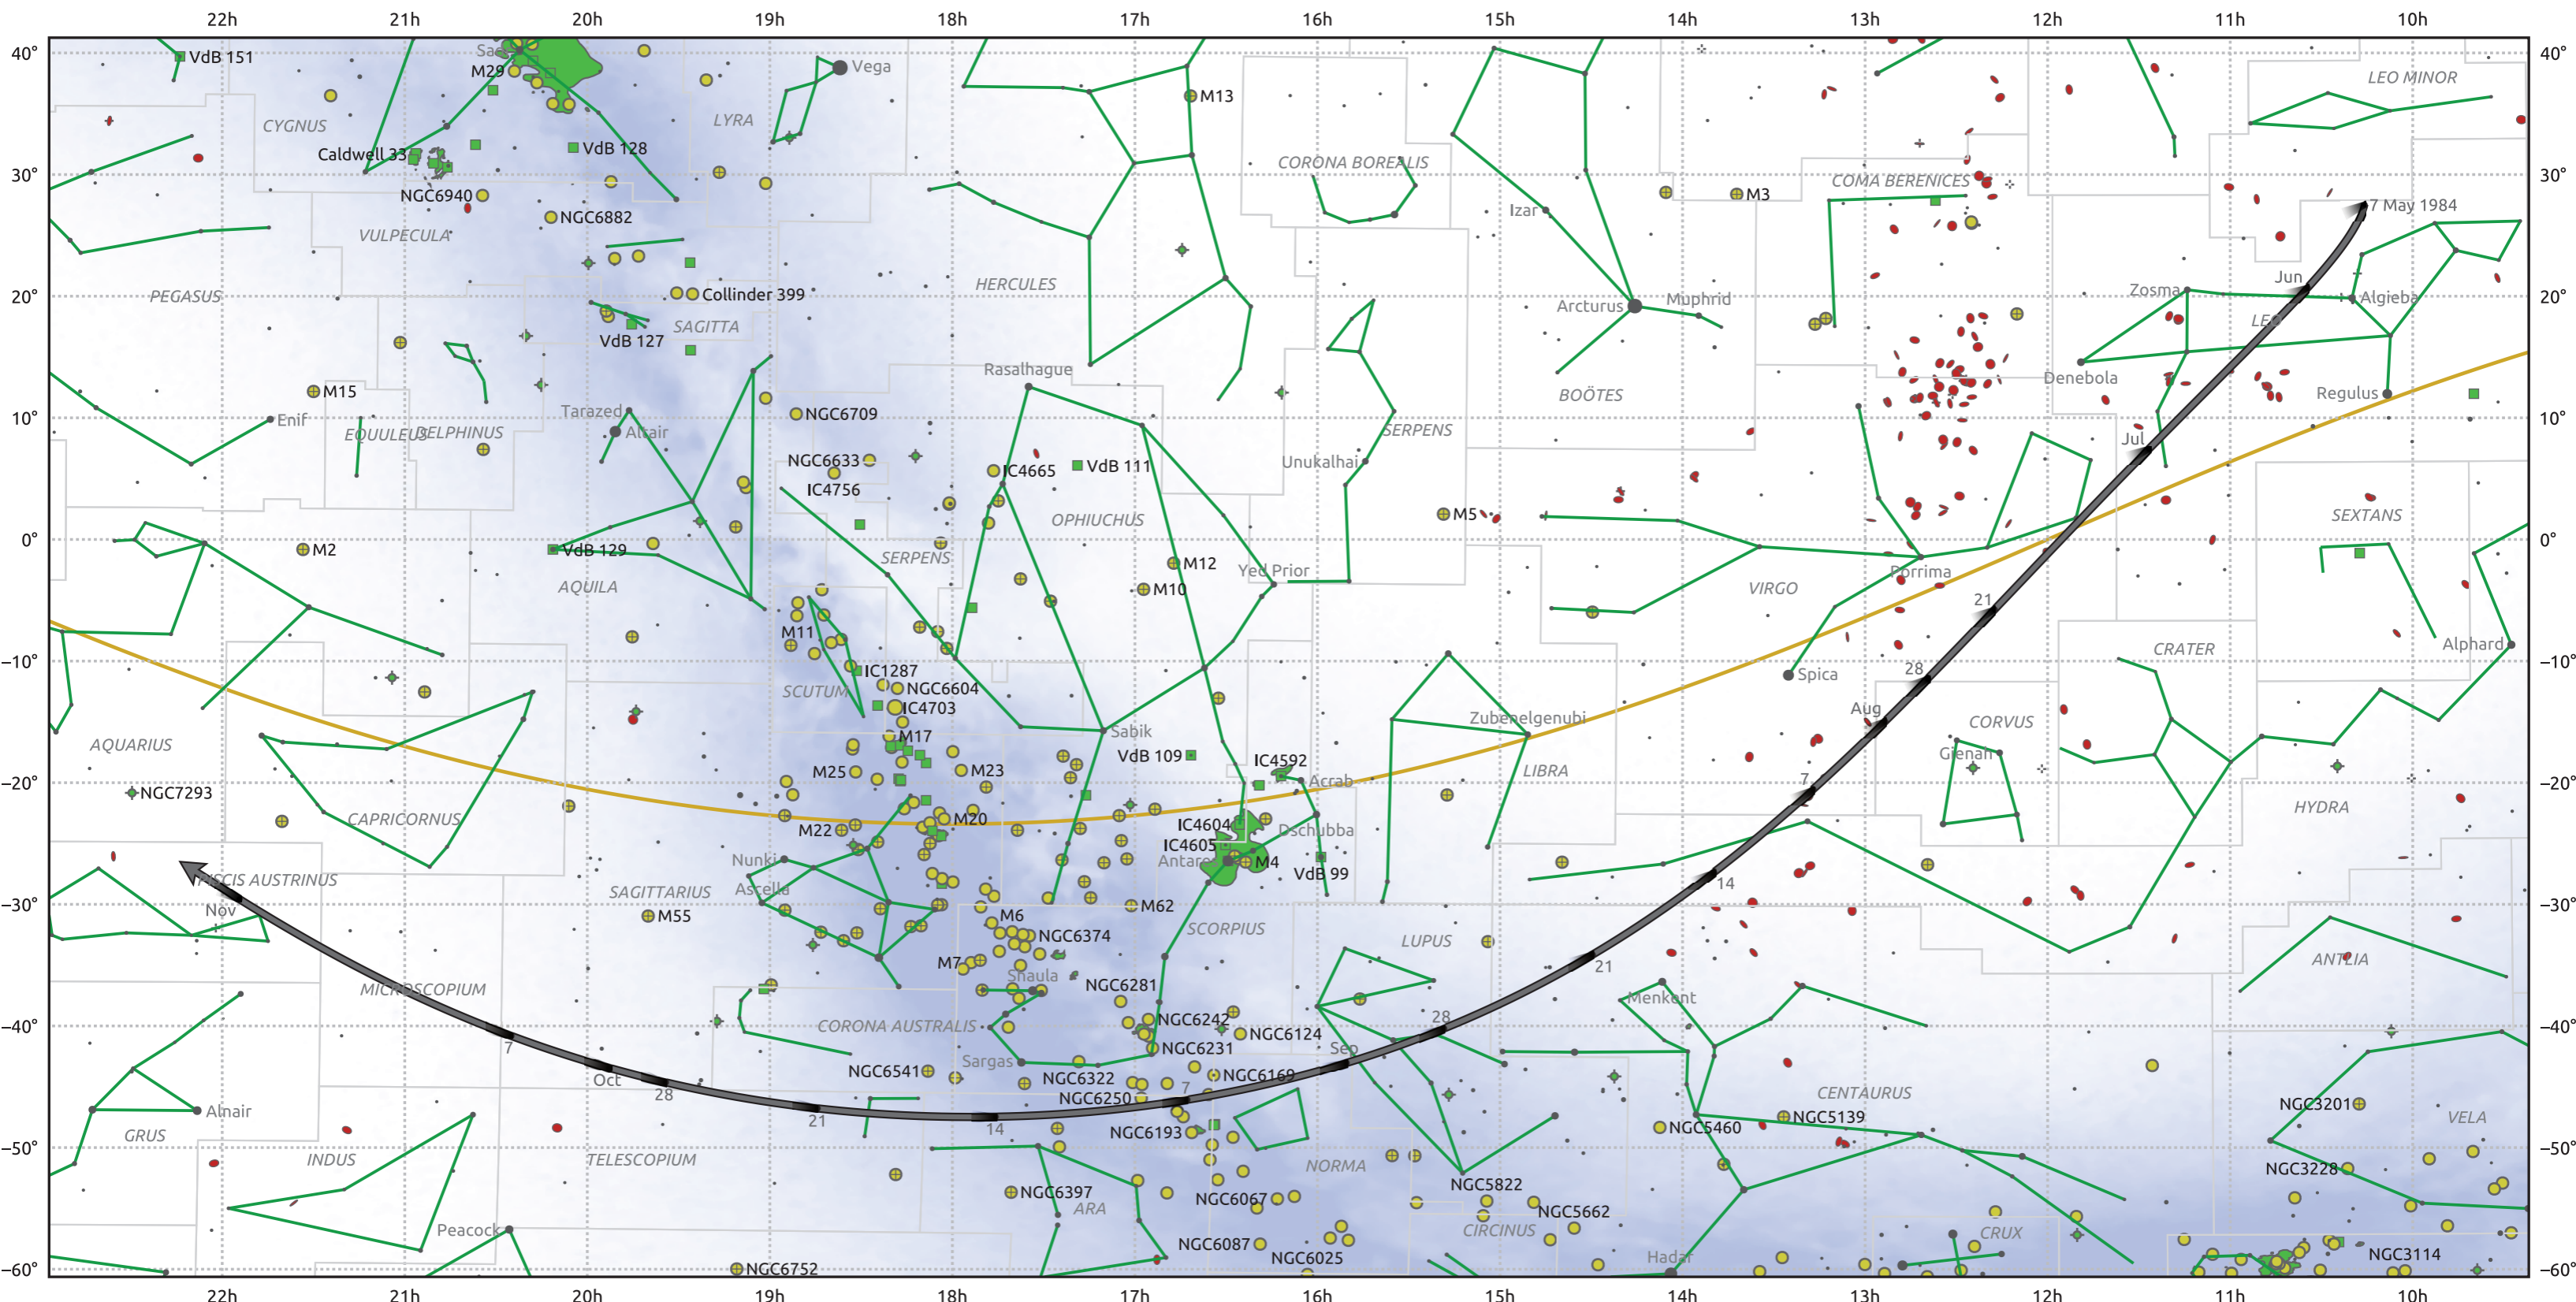

The path of 73P/Schwassmann-Wachmann starting on 7 May 1984

© Dominic Ford 2011–2025. Date markers placed at midnight UTC. Downloaded from <https://in-the-sky.org>

Magnitude scale: • 5.0 • 4.0 • 3.0 • 2.0 • 1.0 • 0.0

— Ecliptic Plane

● Galaxy ■ Bright nebula ● Open cluster ⊕ Globular cluster ◆ Planetary nebula

Date	Mag
1984 May 26	12.7
1984 Jun 12	11.7
1984 Jun 30	10.6
1984 Jul 1	10.6
1984 Jul 24	9.6
1984 Sep 1	10.2
1984 Sep 9	10.7
1984 Sep 23	11.7
1984 Oct 6	12.8
1984 Oct 19	13.9
1984 Nov 1	14.9