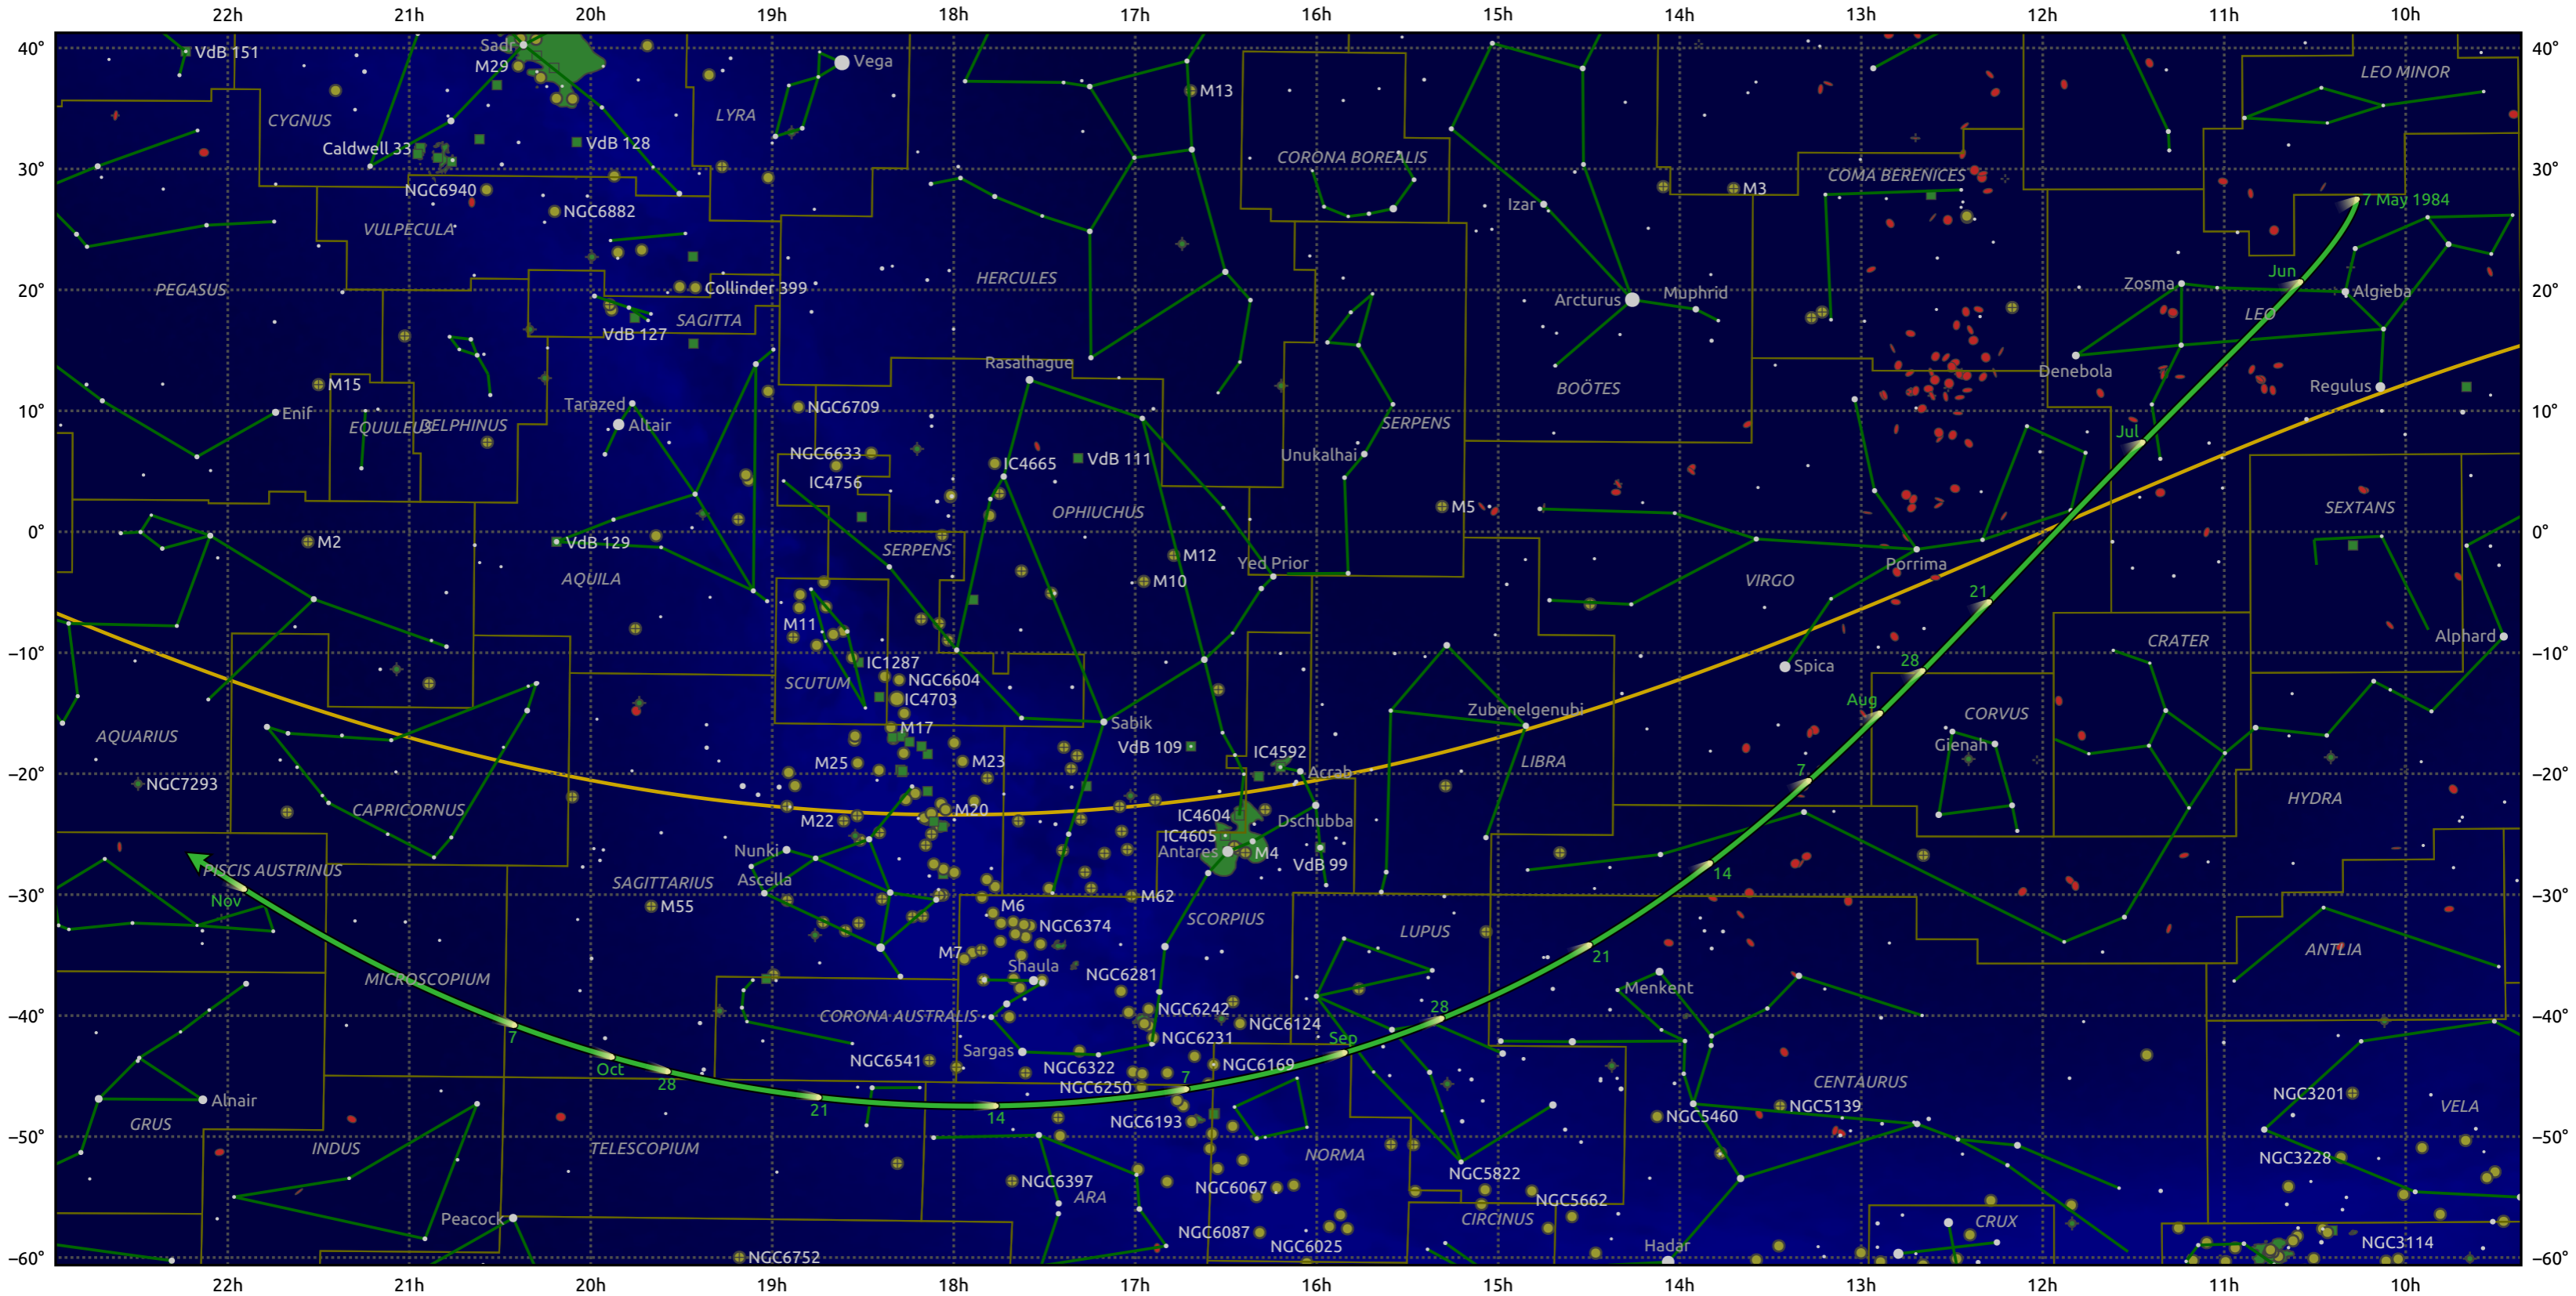

The path of 73P/Schwassmann-Wachmann starting on 7 May 1984

© Dominic Ford 2011–2025. Date markers placed at midnight UTC. Downloaded from <https://in-the-sky.org>

Magnitude scale: 5.0 4.0 3.0 2.0 1.0 0.0

Ecliptic Plane

Galaxy Bright nebula Open cluster Globular cluster Planetary nebula

Date	Mag
1984 May 26	12.7
1984 Jun 12	11.7
1984 Jun 30	10.6
1984 Jul 1	10.6
1984 Jul 24	9.6
1984 Sep 1	10.2
1984 Sep 9	10.7
1984 Sep 23	11.7
1984 Oct 6	12.8
1984 Oct 19	13.9
1984 Nov 1	14.9