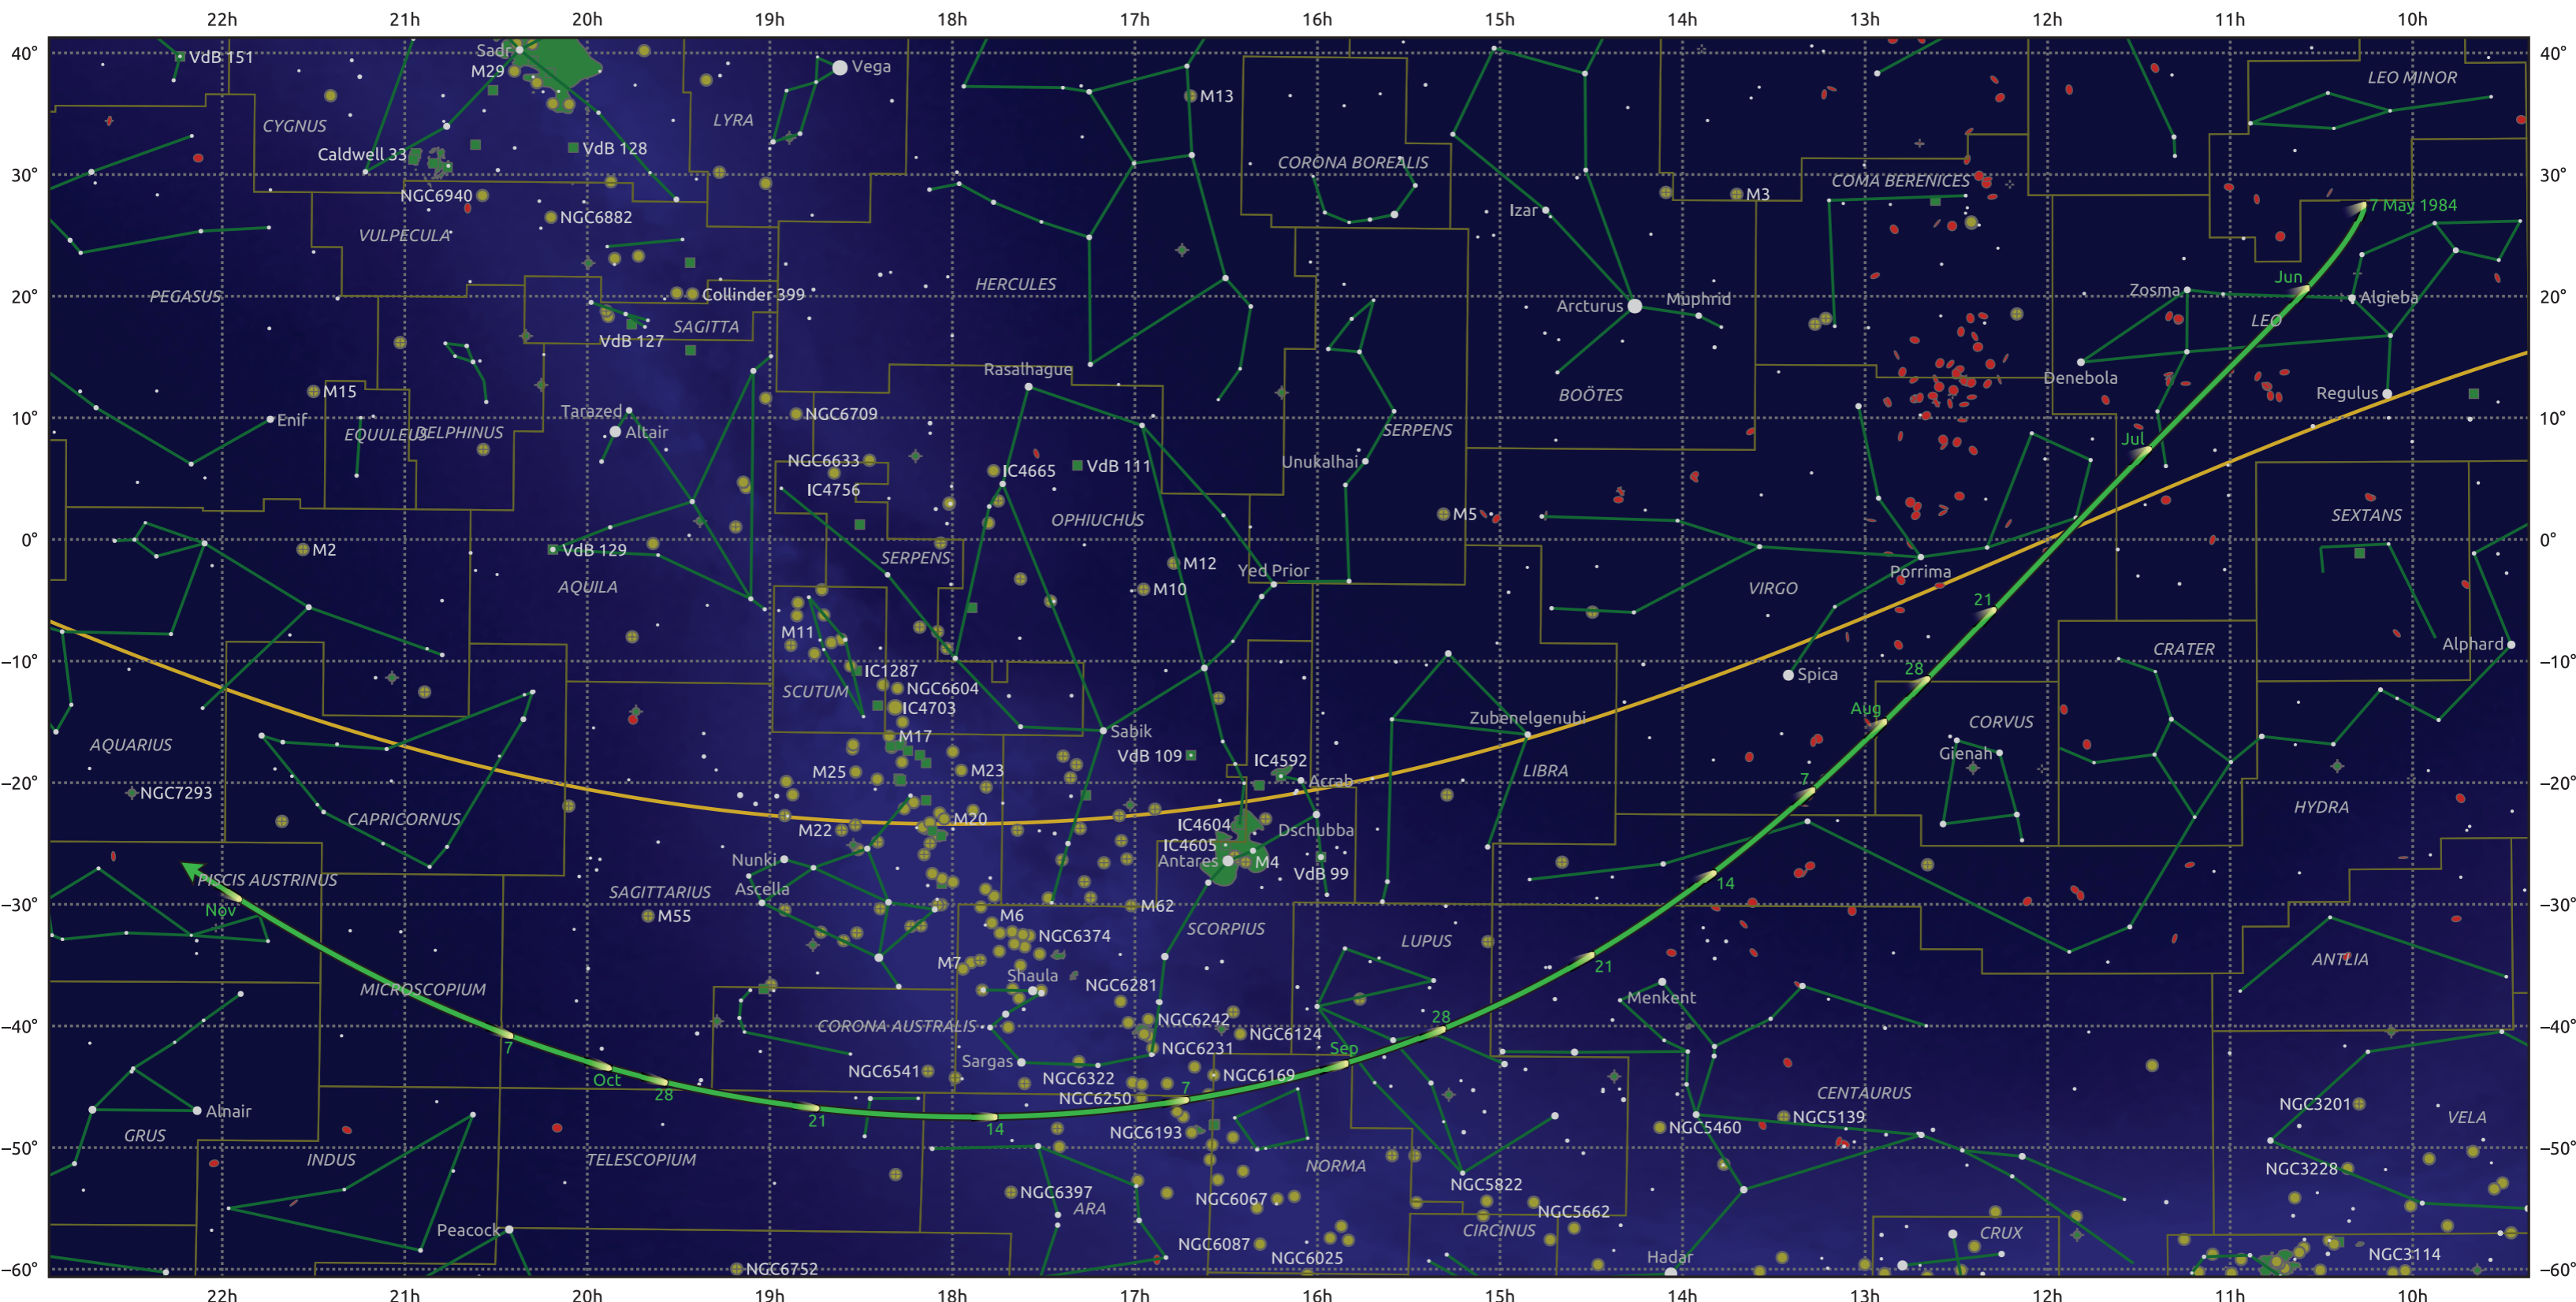

The path of 73P/Schwassmann-Wachmann starting on 7 May 1984

© Dominic Ford 2011–2025. Date markers placed at midnight UTC. Downloaded from <https://in-the-sky.org>

Magnitude scale: 5.0 4.0 3.0 2.0 1.0 0.0

Ecliptic Plane

Galaxy Bright nebula Open cluster Globular cluster Planetary nebula

Date	Mag
1984 May 26	12.7
1984 Jun 12	11.7
1984 Jun 30	10.6
1984 Jul 1	10.6
1984 Jul 24	9.6
1984 Sep 1	10.2
1984 Sep 9	10.7
1984 Sep 23	11.7
1984 Oct 6	12.8
1984 Oct 19	13.9
1984 Nov 1	14.9