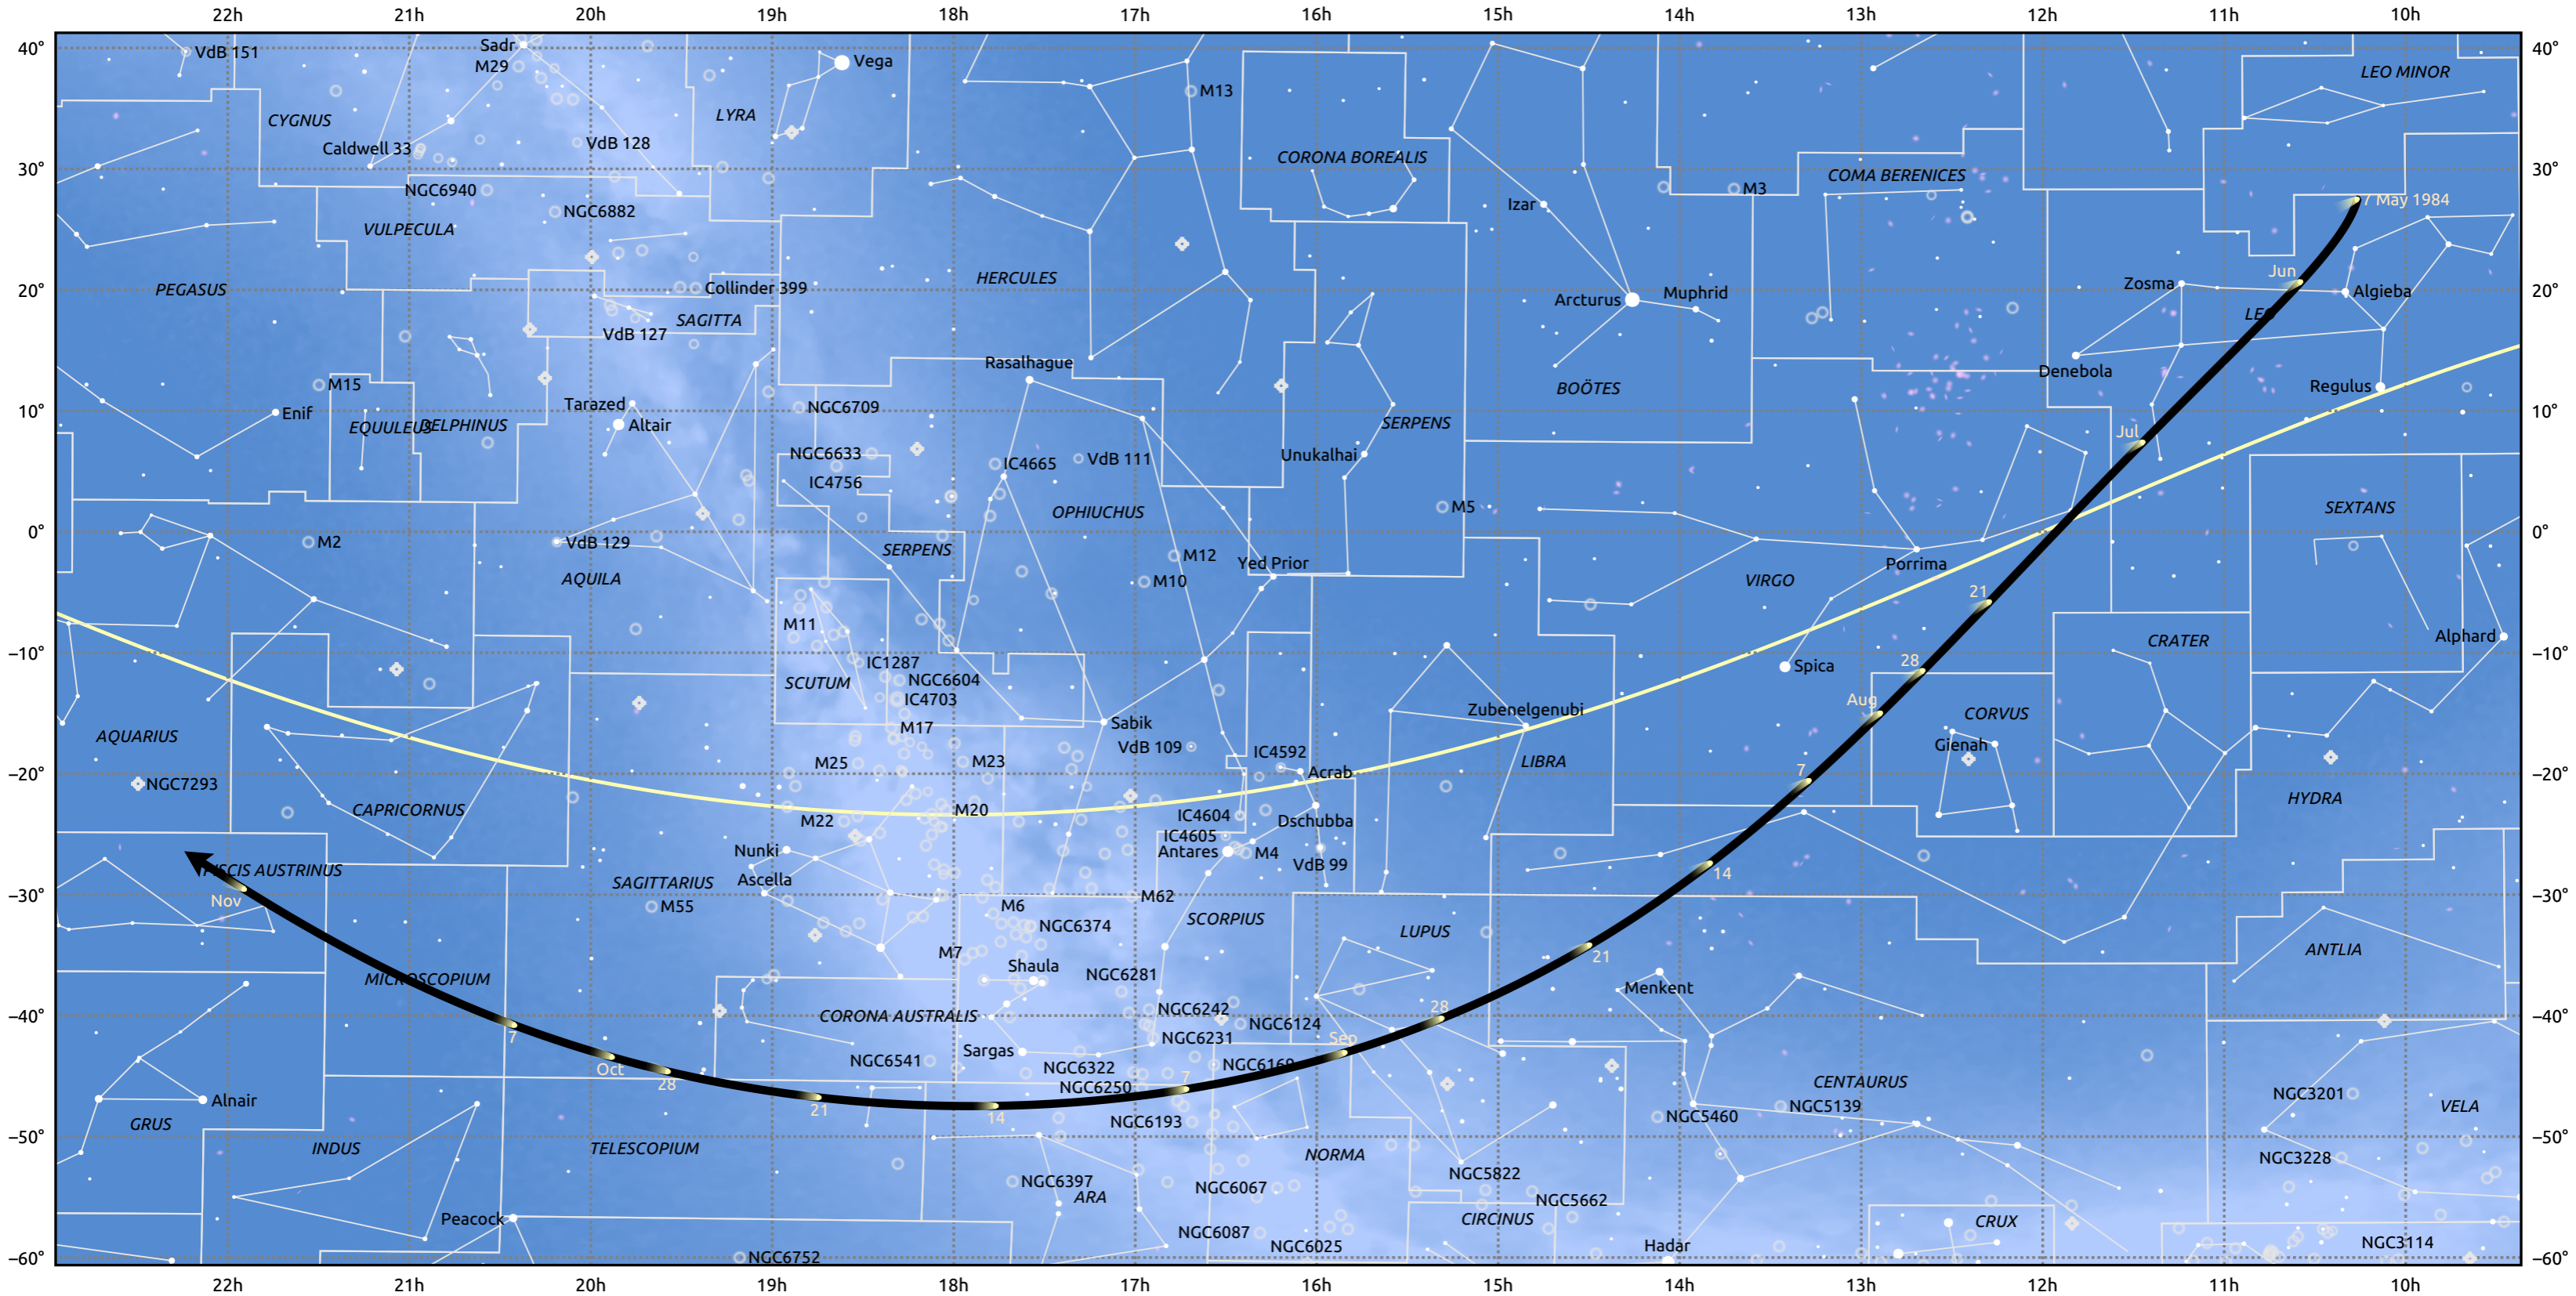

The path of 73P/Schwassmann-Wachmann starting on 7 May 1984

© Dominic Ford 2011–2025. Date markers placed at midnight UTC. Downloaded from <https://in-the-sky.org>

Magnitude scale: • 5.0 • 4.0 • 3.0 • 2.0 • 1.0 • 0.0

— Ecliptic Plane

Galaxy Bright nebula Open cluster Globular cluster Planetary nebula

Date	Mag
1984 May 26	12.7
1984 Jun 12	11.7
1984 Jun 30	10.6
1984 Jul 1	10.6
1984 Jul 24	9.6
1984 Sep 1	10.2
1984 Sep 9	10.7
1984 Sep 23	11.7
1984 Oct 6	12.8
1984 Oct 19	13.9
1984 Nov 1	14.9