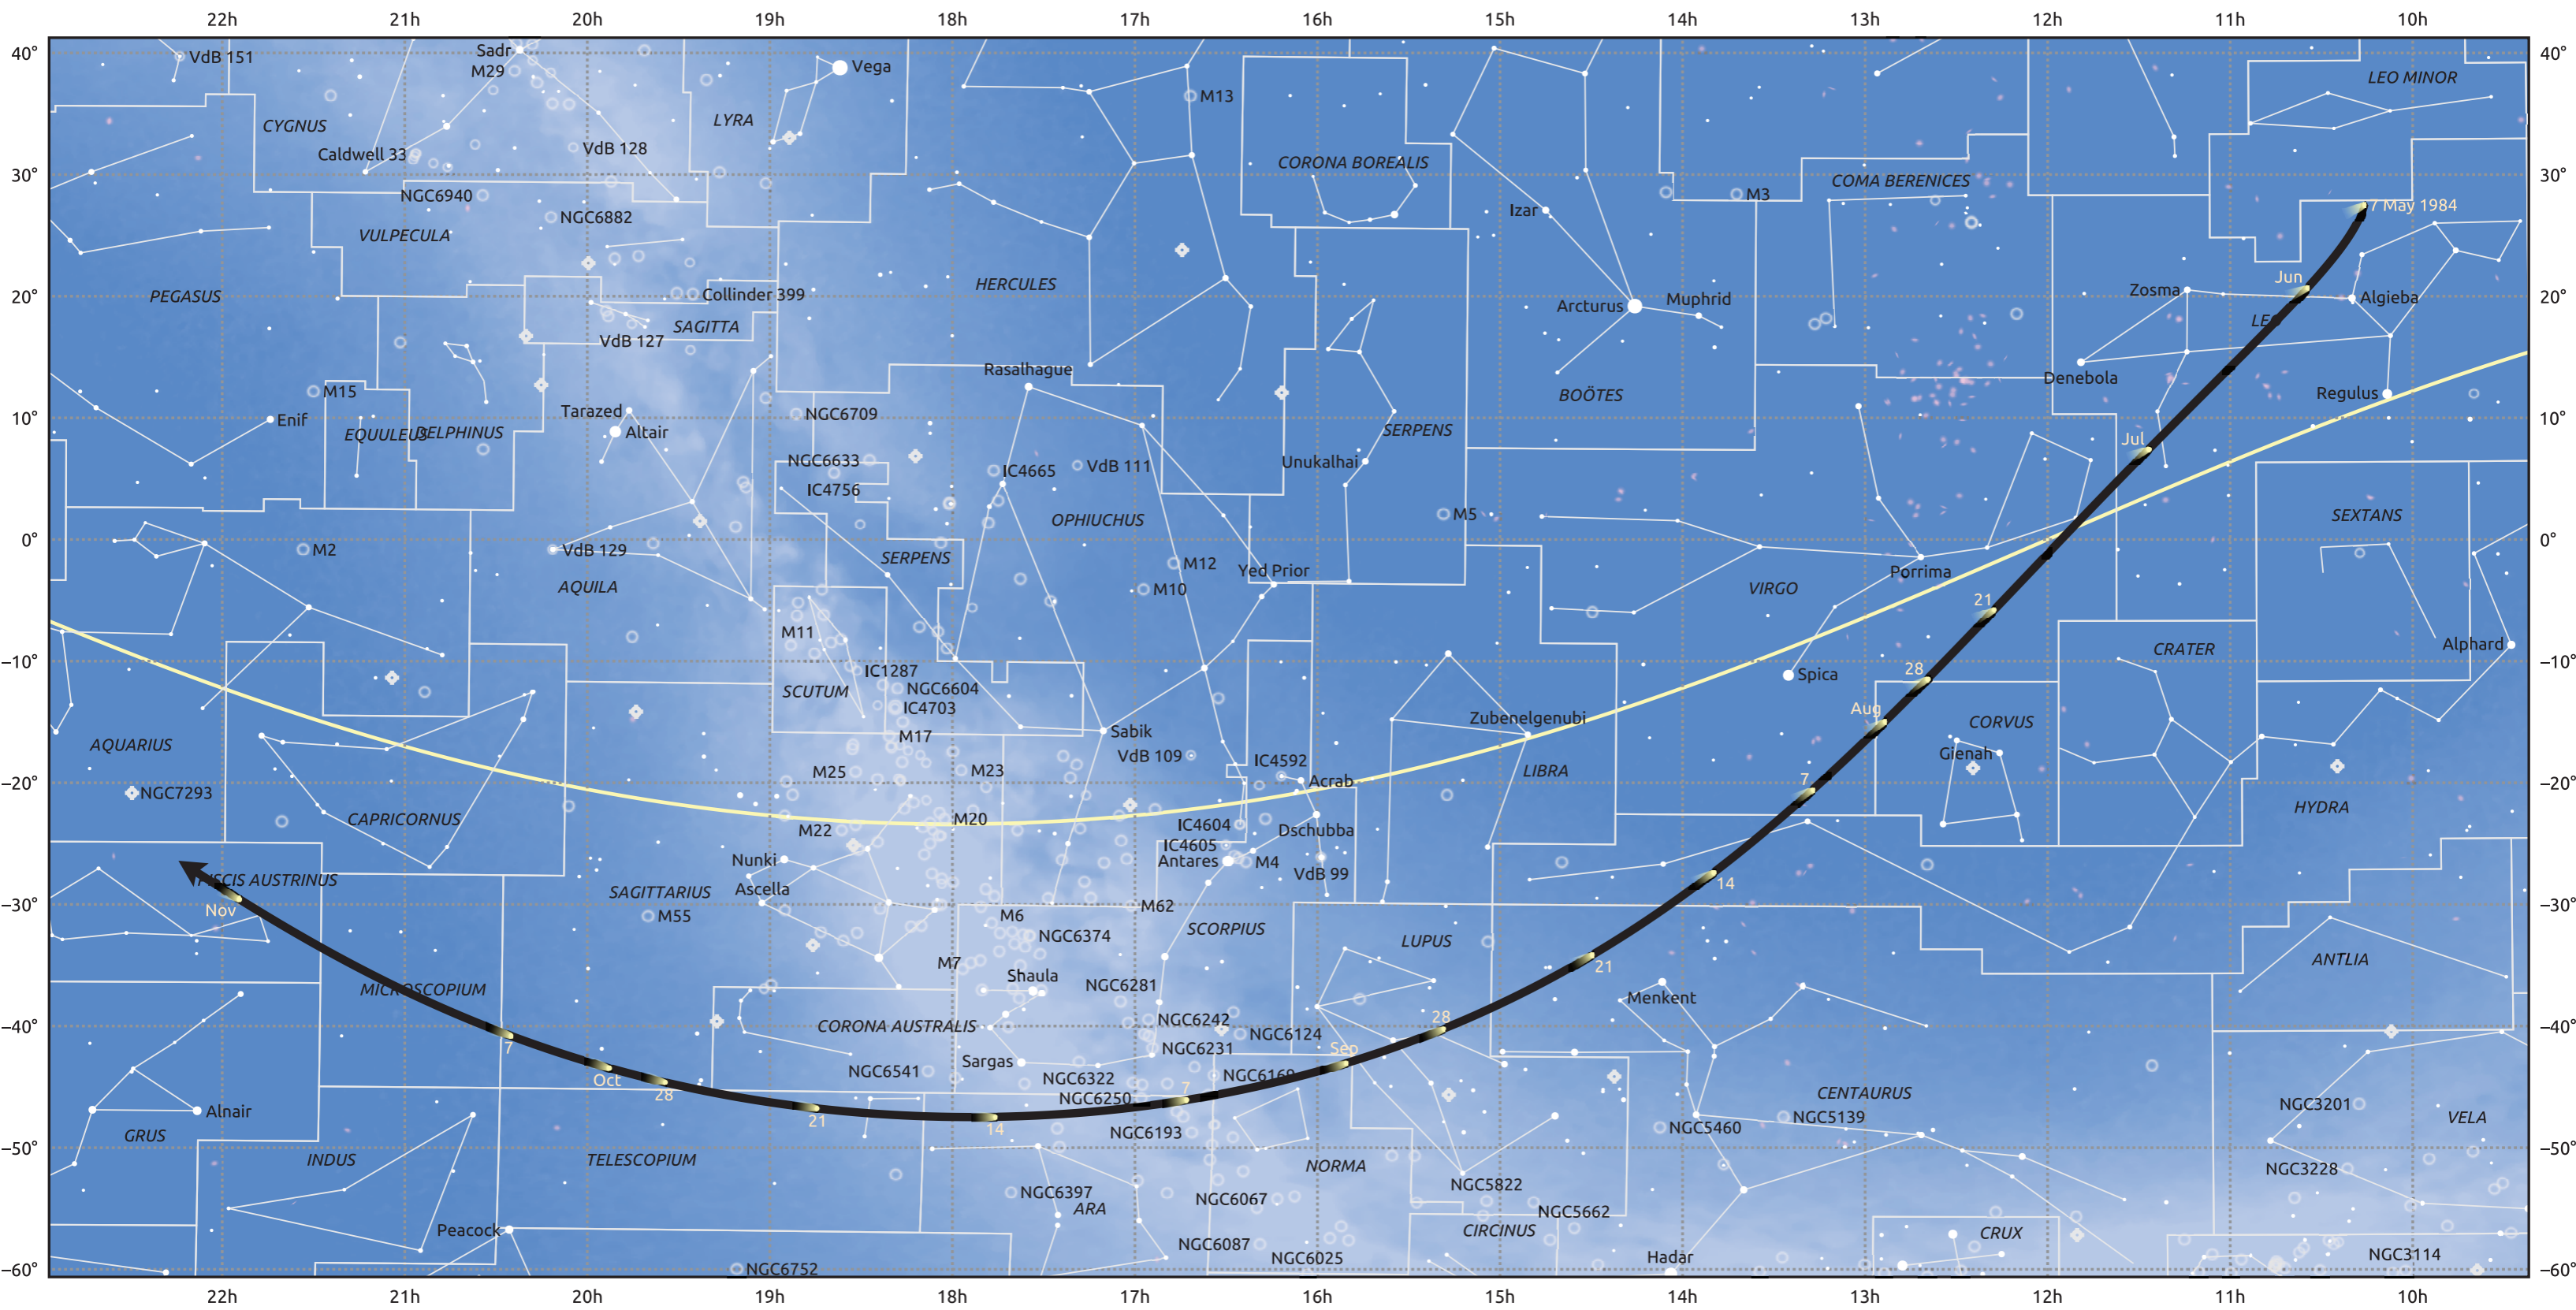

# The path of 73P/Schwassmann-Wachmann starting on 7 May 1984

© Dominic Ford 2011–2025. Date markers placed at midnight UTC. Downloaded from <https://in-the-sky.org>

Magnitude scale: • 5.0 • 4.0 • 3.0 • 2.0 • 1.0 • 0.0

— Ecliptic Plane

Galaxy    Bright nebula    Open cluster    Globular cluster    Planetary nebula

Date	Mag
1984 May 26	12.7
1984 Jun 12	11.7
1984 Jun 30	10.6
1984 Jul 1	10.6
1984 Jul 24	9.6
1984 Sep 1	10.2
1984 Sep 9	10.7
1984 Sep 23	11.7
1984 Oct 6	12.8
1984 Oct 19	13.9
1984 Nov 1	14.9