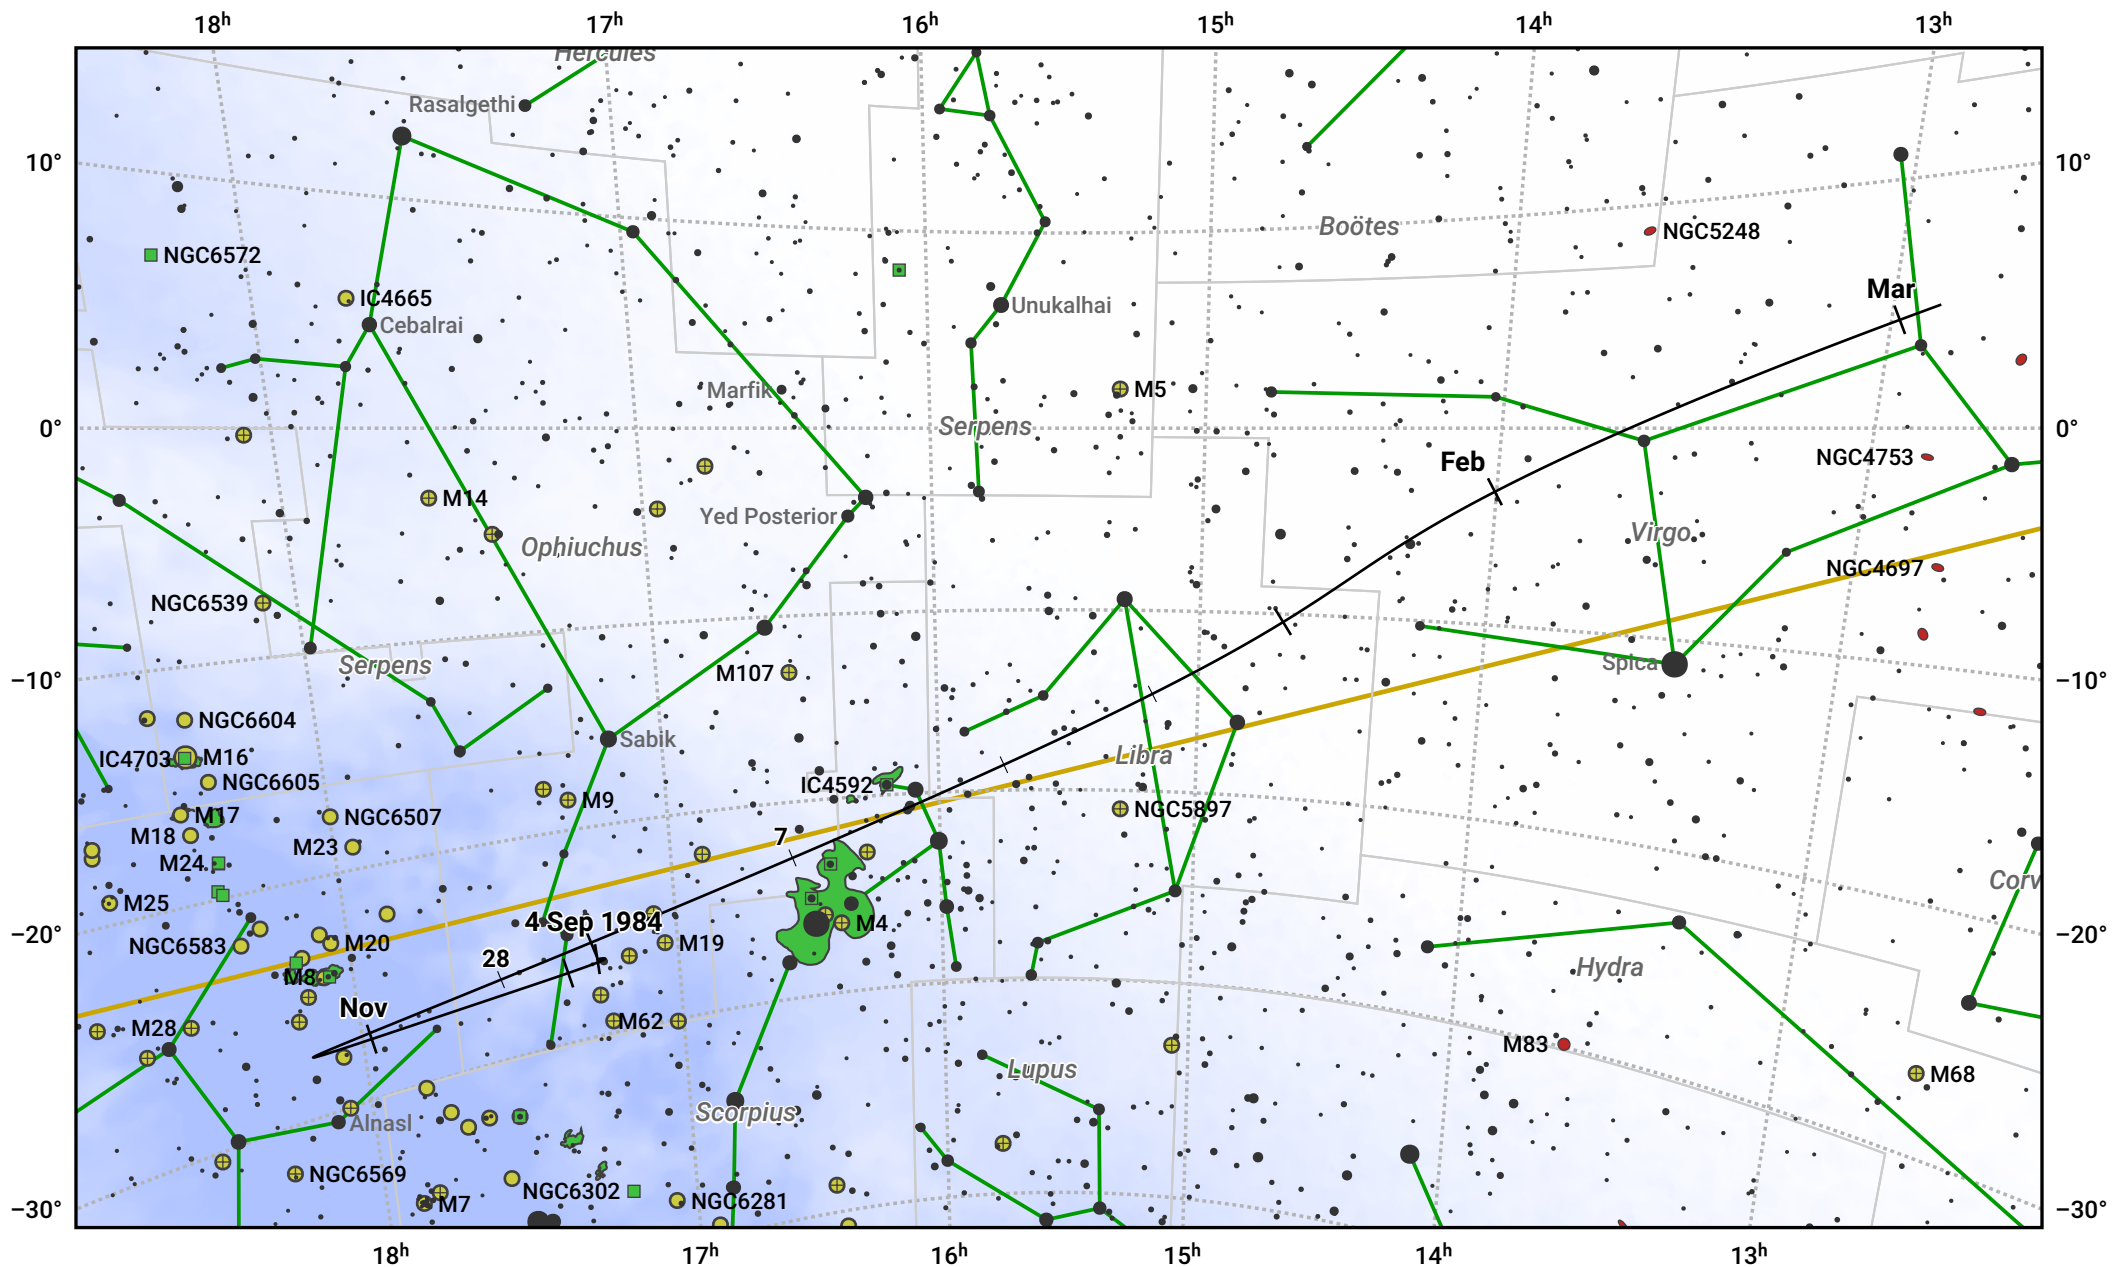

The path of 45P/Honda-Mrkos-Pajdusakova starting on 4 Sep 1984

© Dominic Ford 2011–2024. Date markers placed at midnight UTC. Downloaded from <https://in-the-sky.org>

Magnitude scale: • 7.0 • 6.0 • 5.0 • 4.0 • 3.0 • 2.0 • 1.0

— Ecliptic Plane

● Galaxy ■ Bright nebula ● Open cluster ⊕ Globular cluster

Date	Mag
1984 Sep 24	13.1
1984 Oct 8	12.0
1984 Oct 19	11.0
1984 Oct 29	9.9
1984 Nov 1	9.6
1984 Nov 6	8.9
1984 Nov 14	7.8
1984 Nov 22	6.8
1984 Dec 24	7.9
1985 Jan 1	8.9
1985 Jan 2	9.0
1985 Jan 12	10.1
1985 Jan 24	11.1
1985 Feb 8	12.2
1985 Feb 25	13.2
1985 Mar 1	13.5