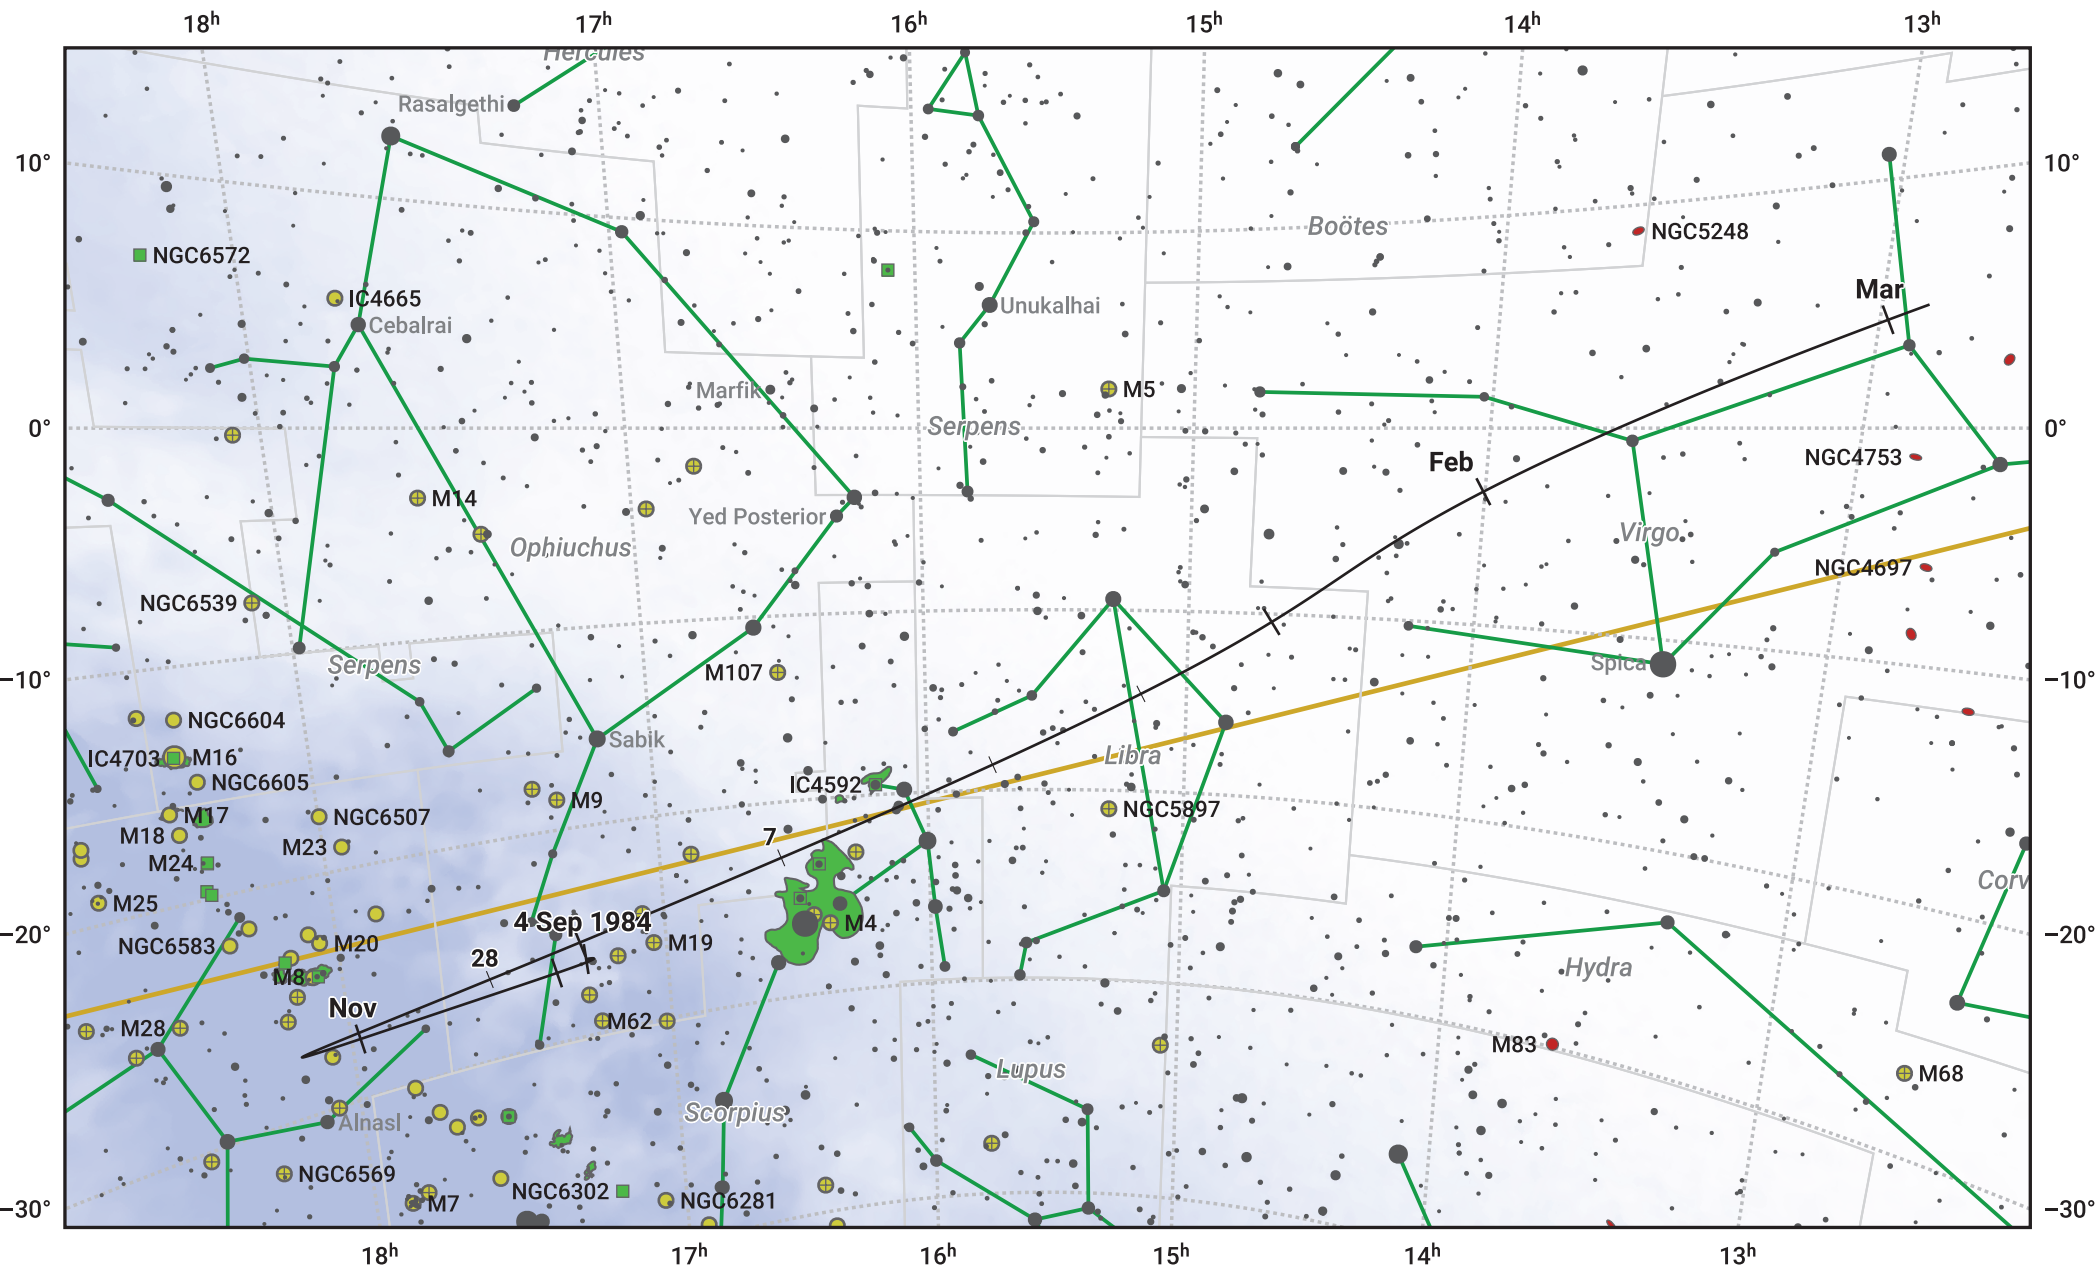

# The path of 45P/Honda-Mrkos-Pajdusakova starting on 4 Sep 1984

© Dominic Ford 2011–2024. Date markers placed at midnight UTC. Downloaded from <https://in-the-sky.org>

Magnitude scale: • 7.0 • 6.0 • 5.0 • 4.0 • 3.0 • 2.0 • 1.0

— Ecliptic Plane

● Galaxy    ■ Bright nebula    ● Open cluster    ⊕ Globular cluster

Date	Mag
1984 Sep 24	13.1
1984 Oct 8	12.0
1984 Oct 19	11.0
1984 Oct 29	9.9
1984 Nov 1	9.6
1984 Nov 6	8.9
1984 Nov 14	7.8
1984 Nov 22	6.8
1984 Dec 24	7.9
1985 Jan 1	8.9
1985 Jan 2	9.0
1985 Jan 12	10.1
1985 Jan 24	11.1
1985 Feb 8	12.2
1985 Feb 25	13.2
1985 Mar 1	13.5