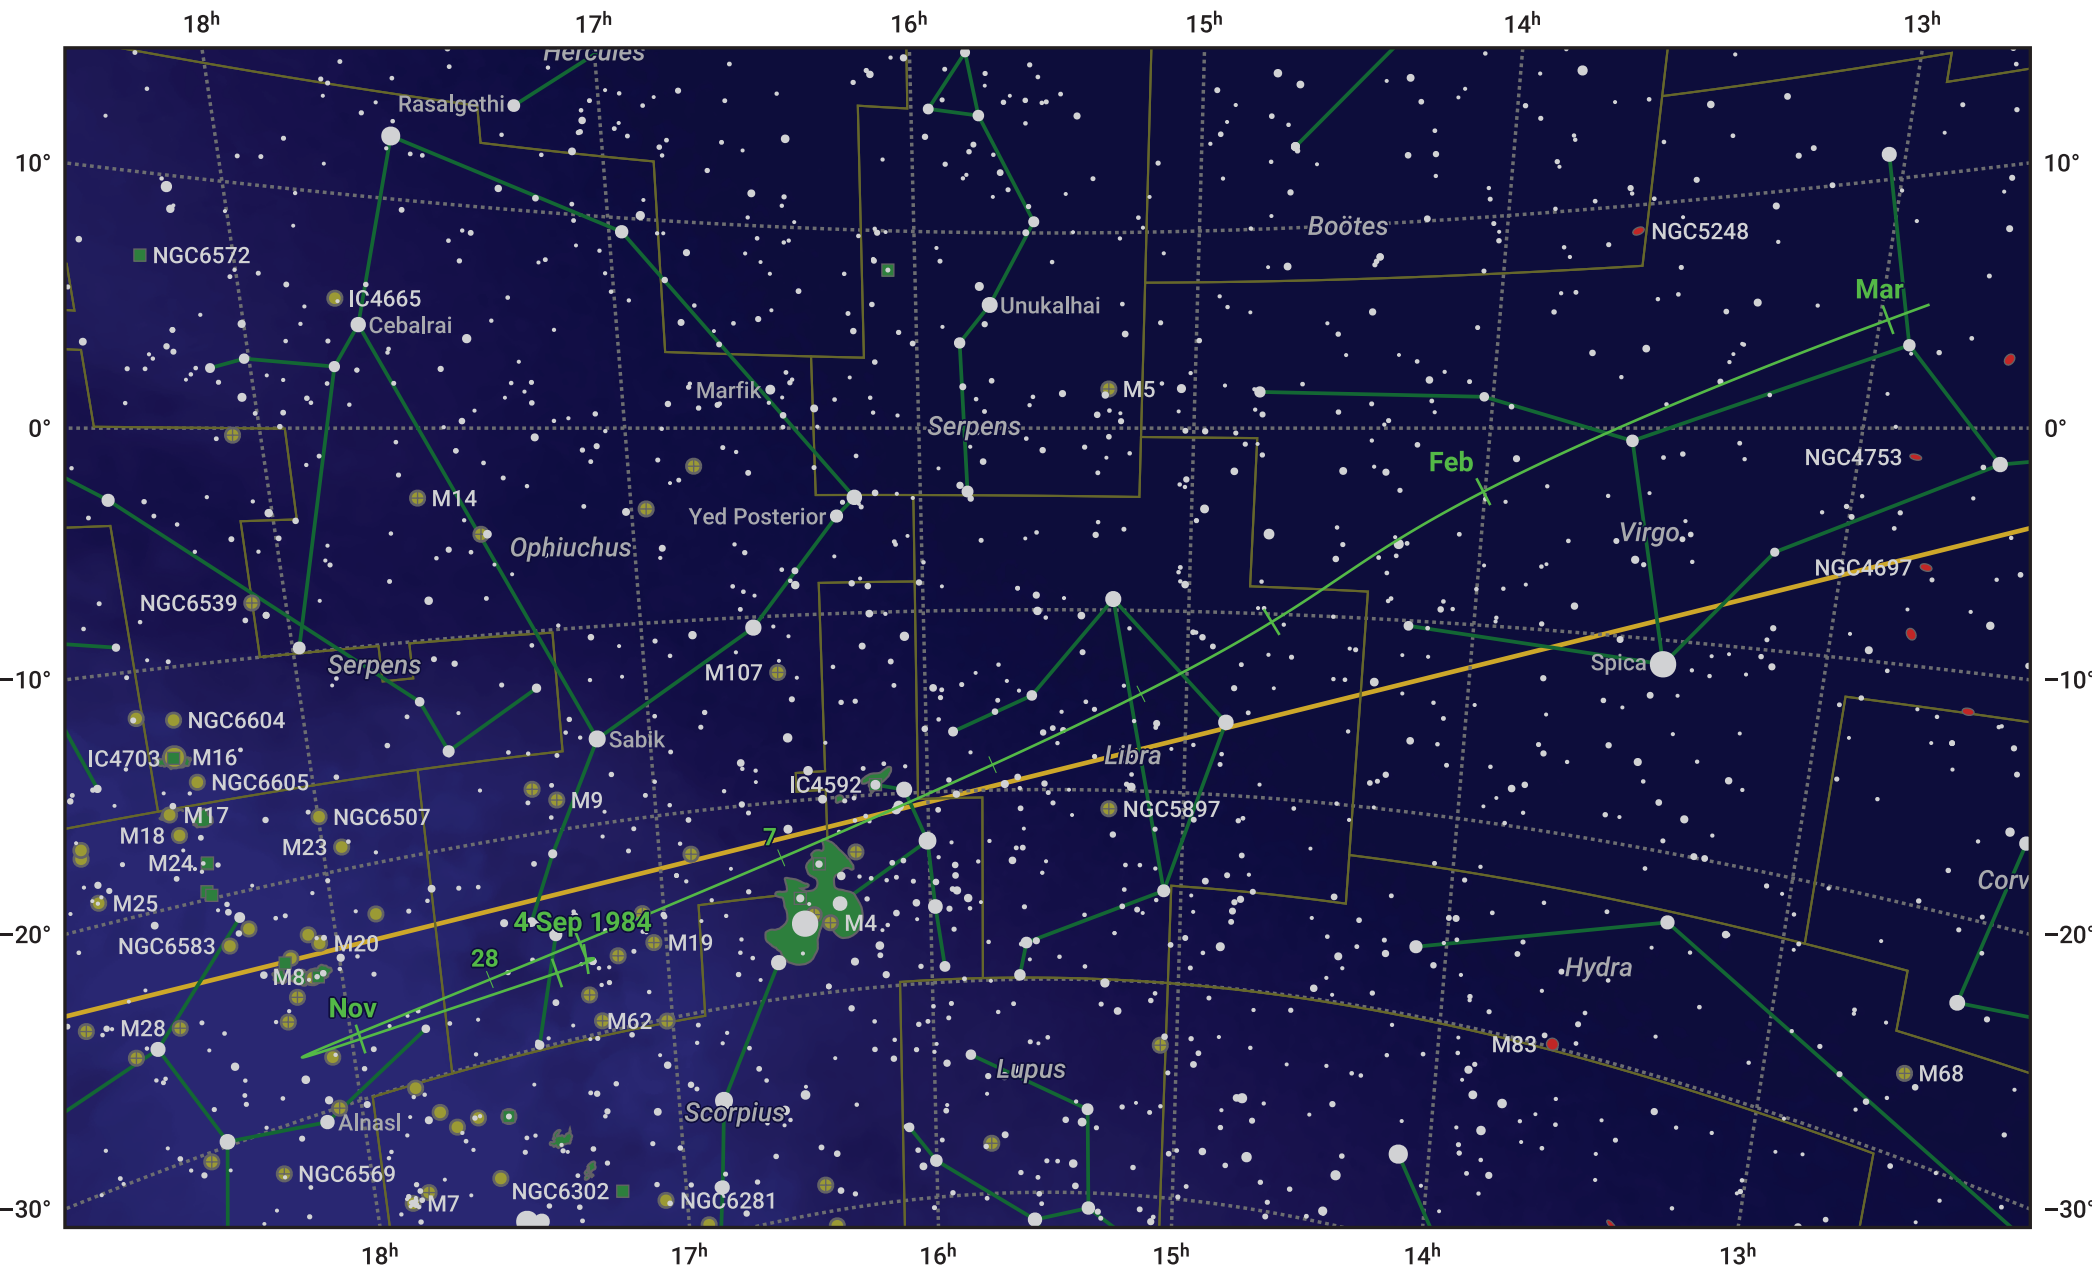

The path of 45P/Honda-Mrkos-Pajdusakova starting on 4 Sep 1984

© Dominic Ford 2011–2024. Date markers placed at midnight UTC. Downloaded from <https://in-the-sky.org>

Magnitude scale: ● 7.0 ● 6.0 ● 5.0 ● 4.0 ● 3.0 ● 2.0 ● 1.0

— Ecliptic Plane

● Galaxy ■ Bright nebula ● Open cluster ⊕ Globular cluster

Date	Mag
1984 Sep 24	13.1
1984 Oct 8	12.0
1984 Oct 19	11.0
1984 Oct 29	9.9
1984 Nov 1	9.6
1984 Nov 6	8.9
1984 Nov 14	7.8
1984 Nov 22	6.8
1984 Dec 24	7.9
1985 Jan 1	8.9
1985 Jan 2	9.0
1985 Jan 12	10.1
1985 Jan 24	11.1
1985 Feb 8	12.2
1985 Feb 25	13.2
1985 Mar 1	13.5