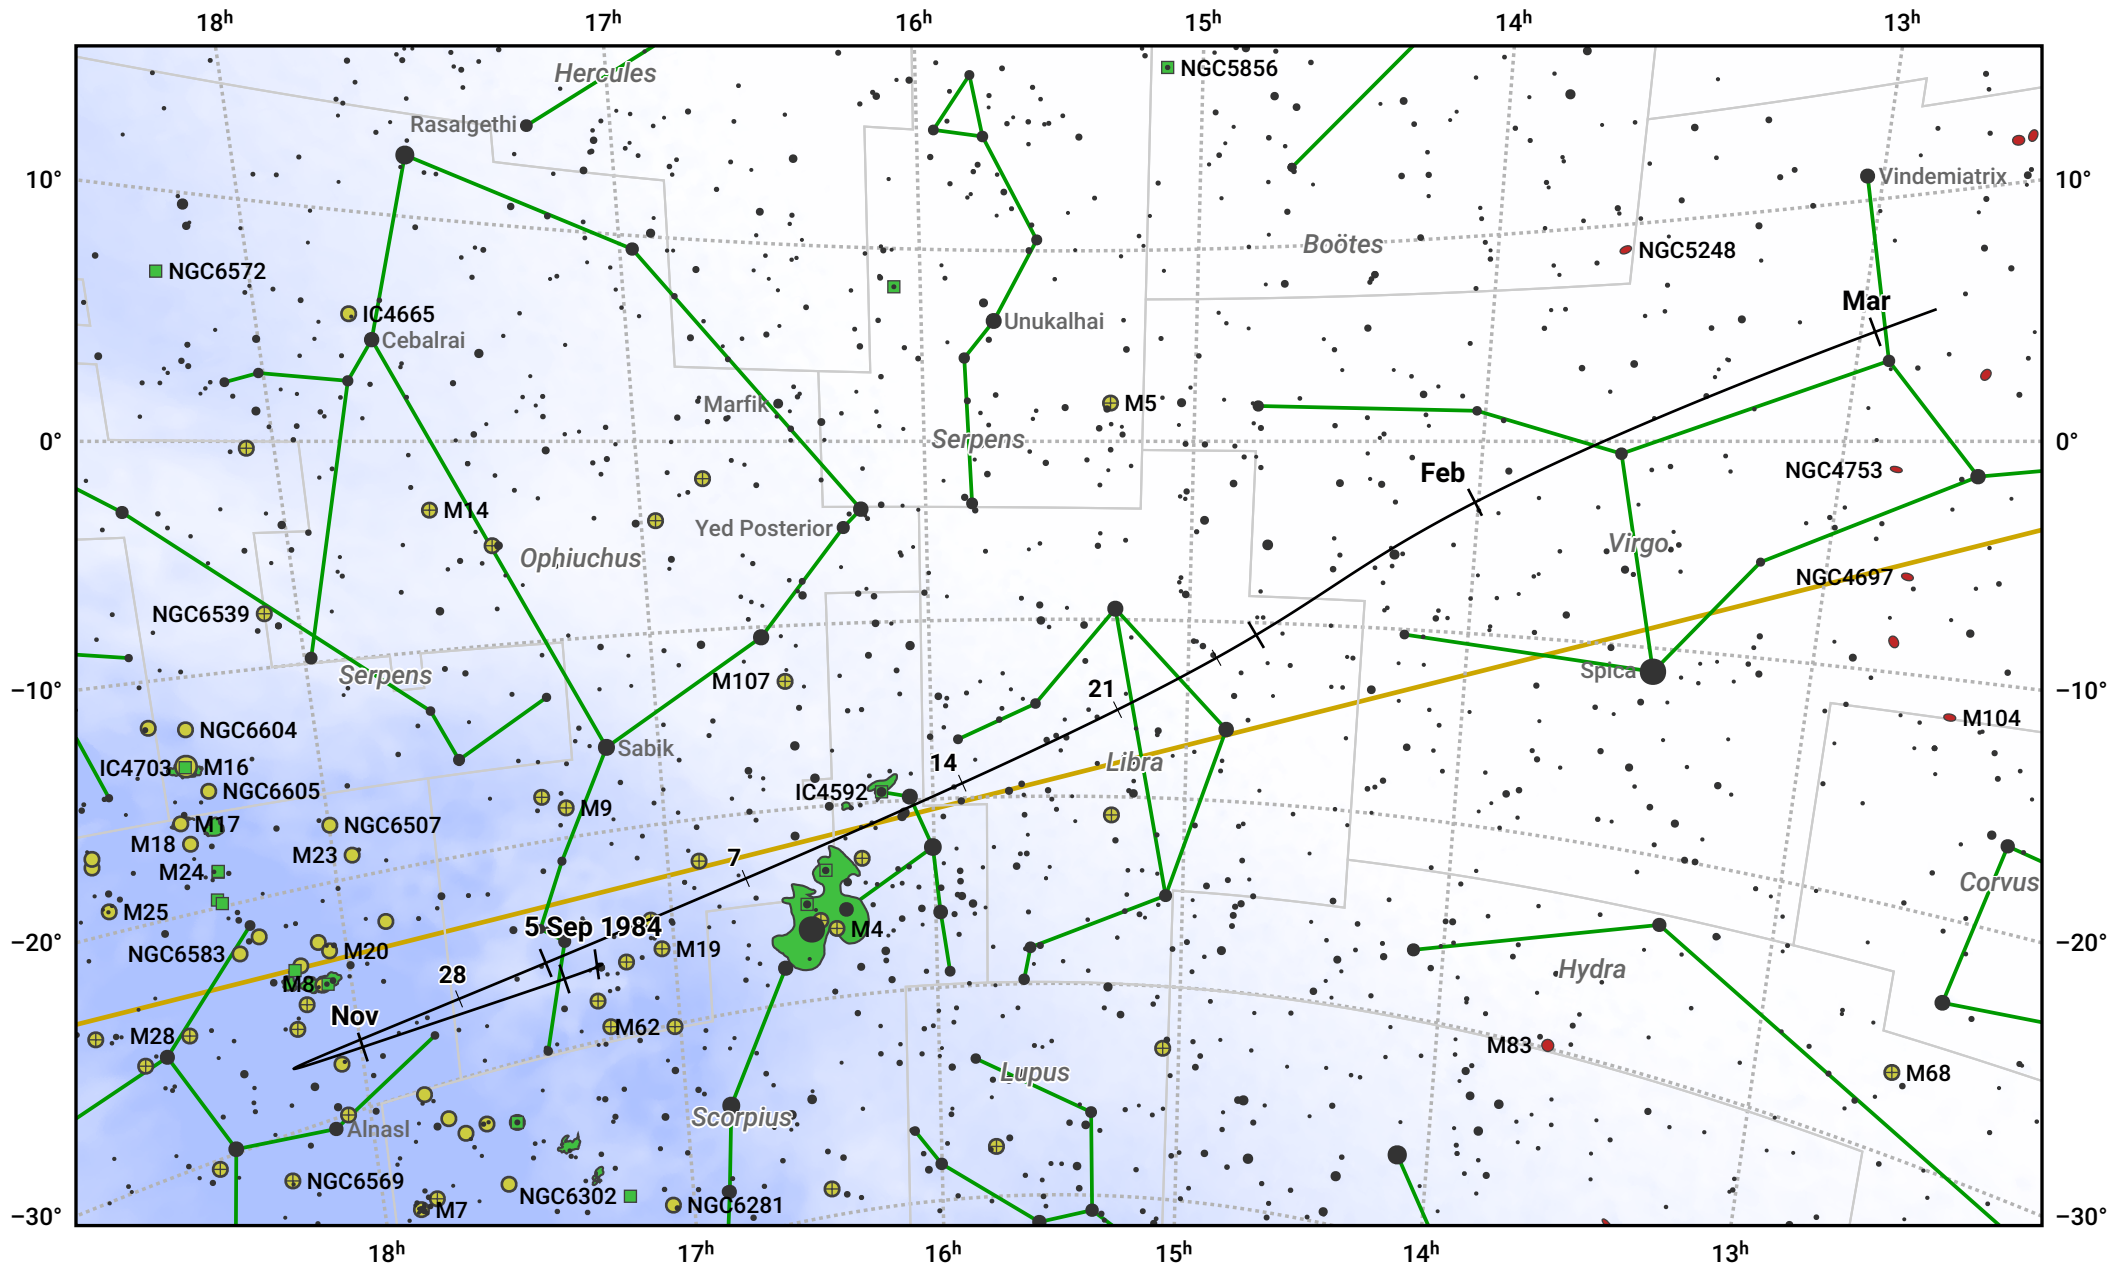

The path of 45P/Honda-Mrkos-Pajdusakova starting on 5 Sep 1984

© Dominic Ford 2011–2024. Date markers placed at midnight UTC. Downloaded from <https://in-the-sky.org>

Magnitude scale: • 7.0 • 6.0 • 5.0 • 4.0 • 3.0 ● 2.0 ● 1.0

— Ecliptic Plane

● Galaxy ■ Bright nebula ● Open cluster ● Globular cluster

Date	Mag
1984 Sep 24	13.1
1984 Oct 8	12.1
1984 Oct 20	11.0
1984 Oct 30	9.9
1984 Nov 1	9.6
1984 Nov 7	8.9
1984 Nov 15	7.8
1984 Nov 23	6.8
1984 Dec 24	7.8
1985 Jan 1	8.8
1985 Jan 2	8.9
1985 Jan 12	10.0
1985 Jan 24	11.0
1985 Feb 7	12.0
1985 Feb 23	13.0
1985 Mar 1	13.4