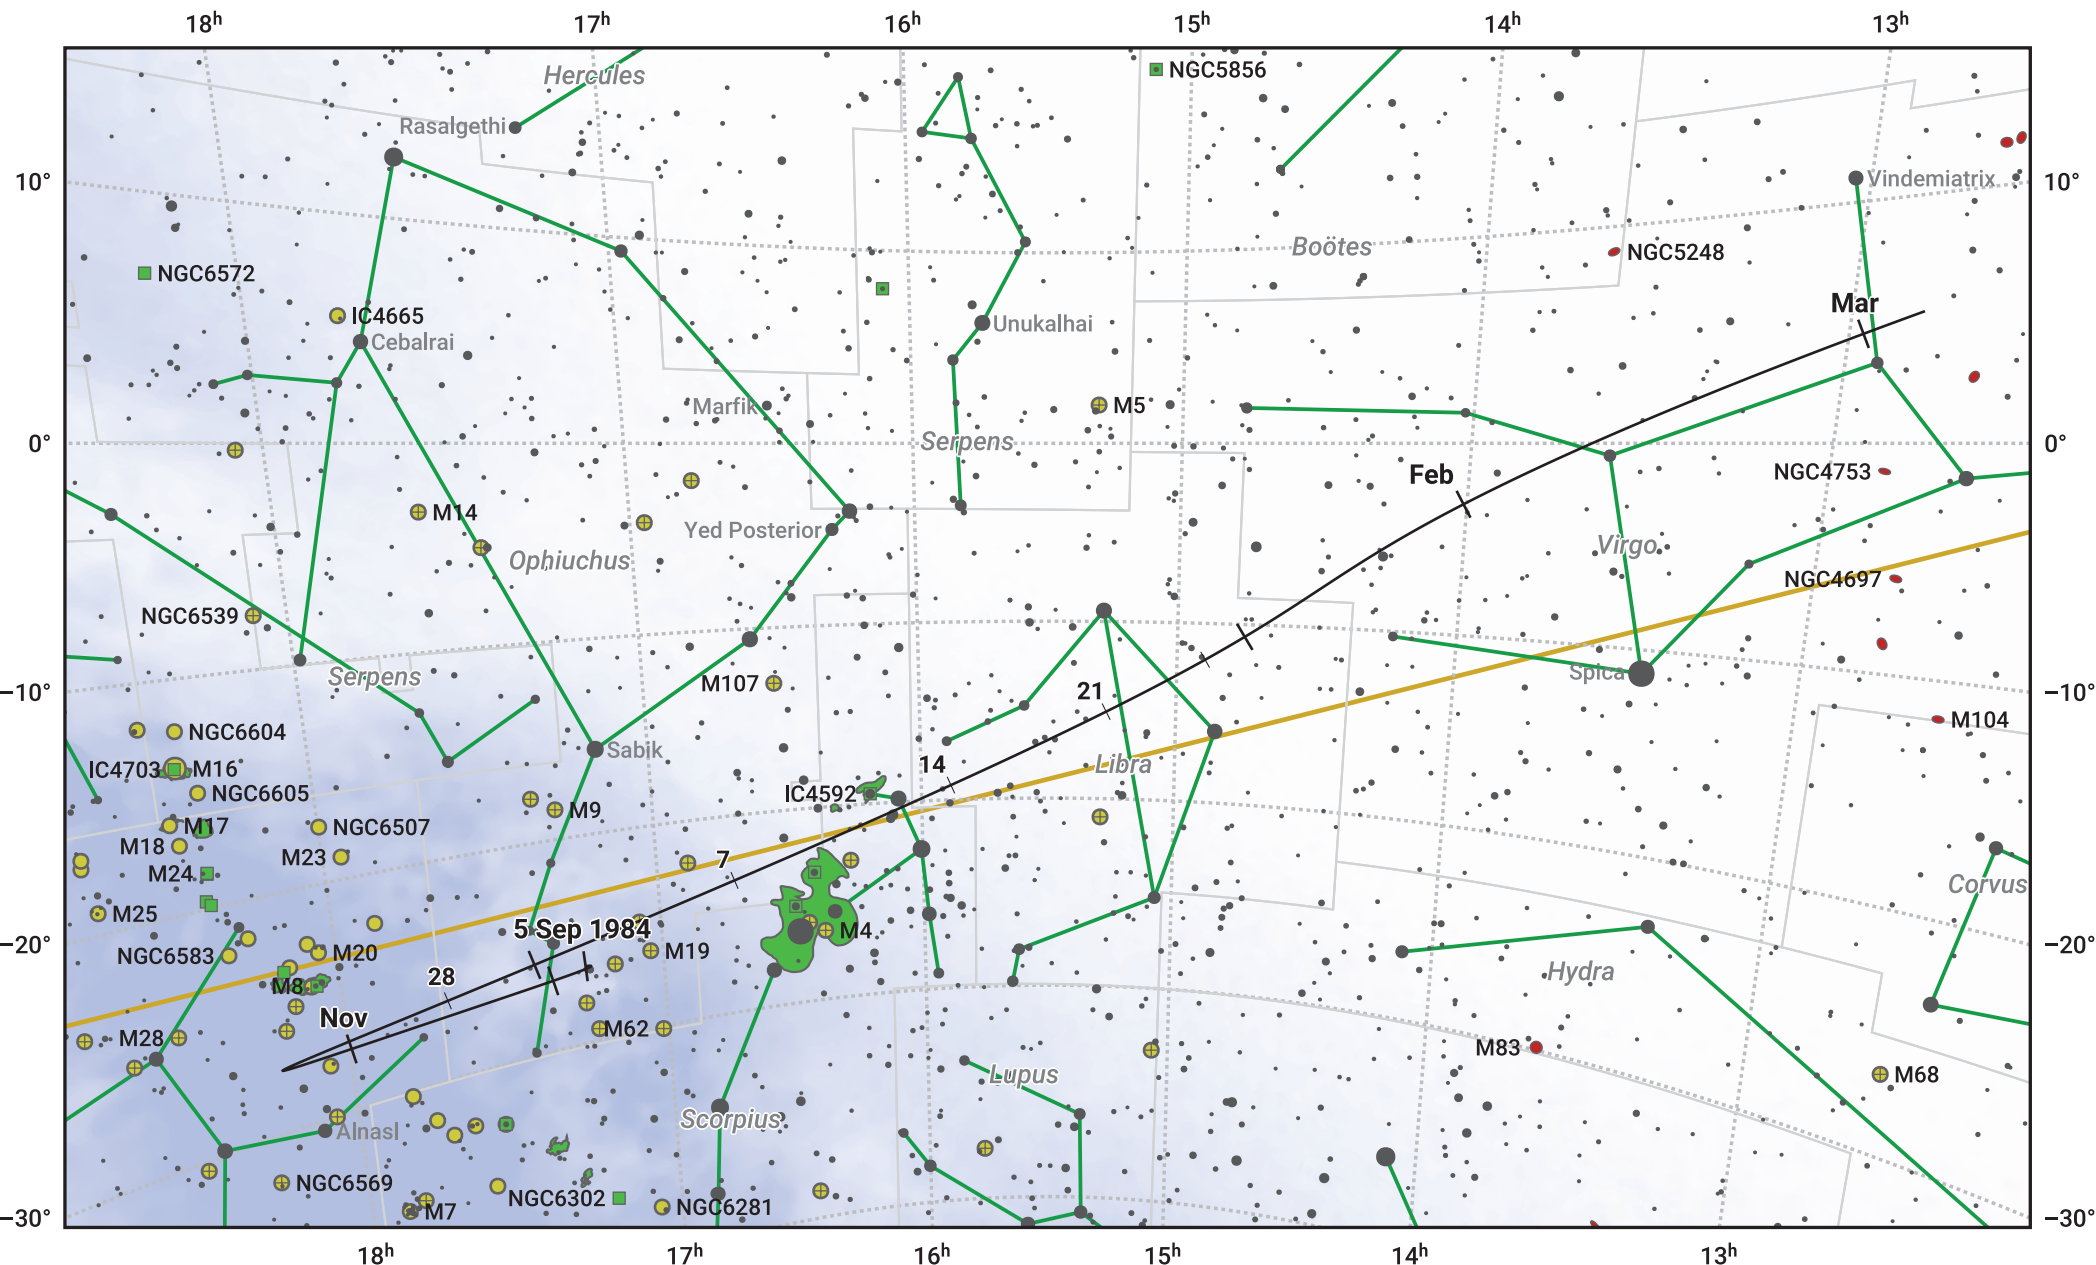

The path of 45P/Honda-Mrkos-Pajdusakova starting on 5 Sep 1984

© Dominic Ford 2011–2024. Date markers placed at midnight UTC. Downloaded from <https://in-the-sky.org>

Magnitude scale: ● 7.0 ● 6.0 ● 5.0 ● 4.0 ● 3.0 ● 2.0 ● 1.0

— Ecliptic Plane

● Galaxy ● Bright nebula ● Open cluster ● Globular cluster

Date	Mag
1984 Sep 24	13.1
1984 Oct 8	12.1
1984 Oct 20	11.0
1984 Oct 30	9.9
1984 Nov 1	9.6
1984 Nov 7	8.9
1984 Nov 15	7.8
1984 Nov 23	6.8
1984 Dec 24	7.8
1985 Jan 1	8.8
1985 Jan 2	8.9
1985 Jan 12	10.0
1985 Jan 24	11.0
1985 Feb 7	12.0
1985 Feb 23	13.0
1985 Mar 1	13.4