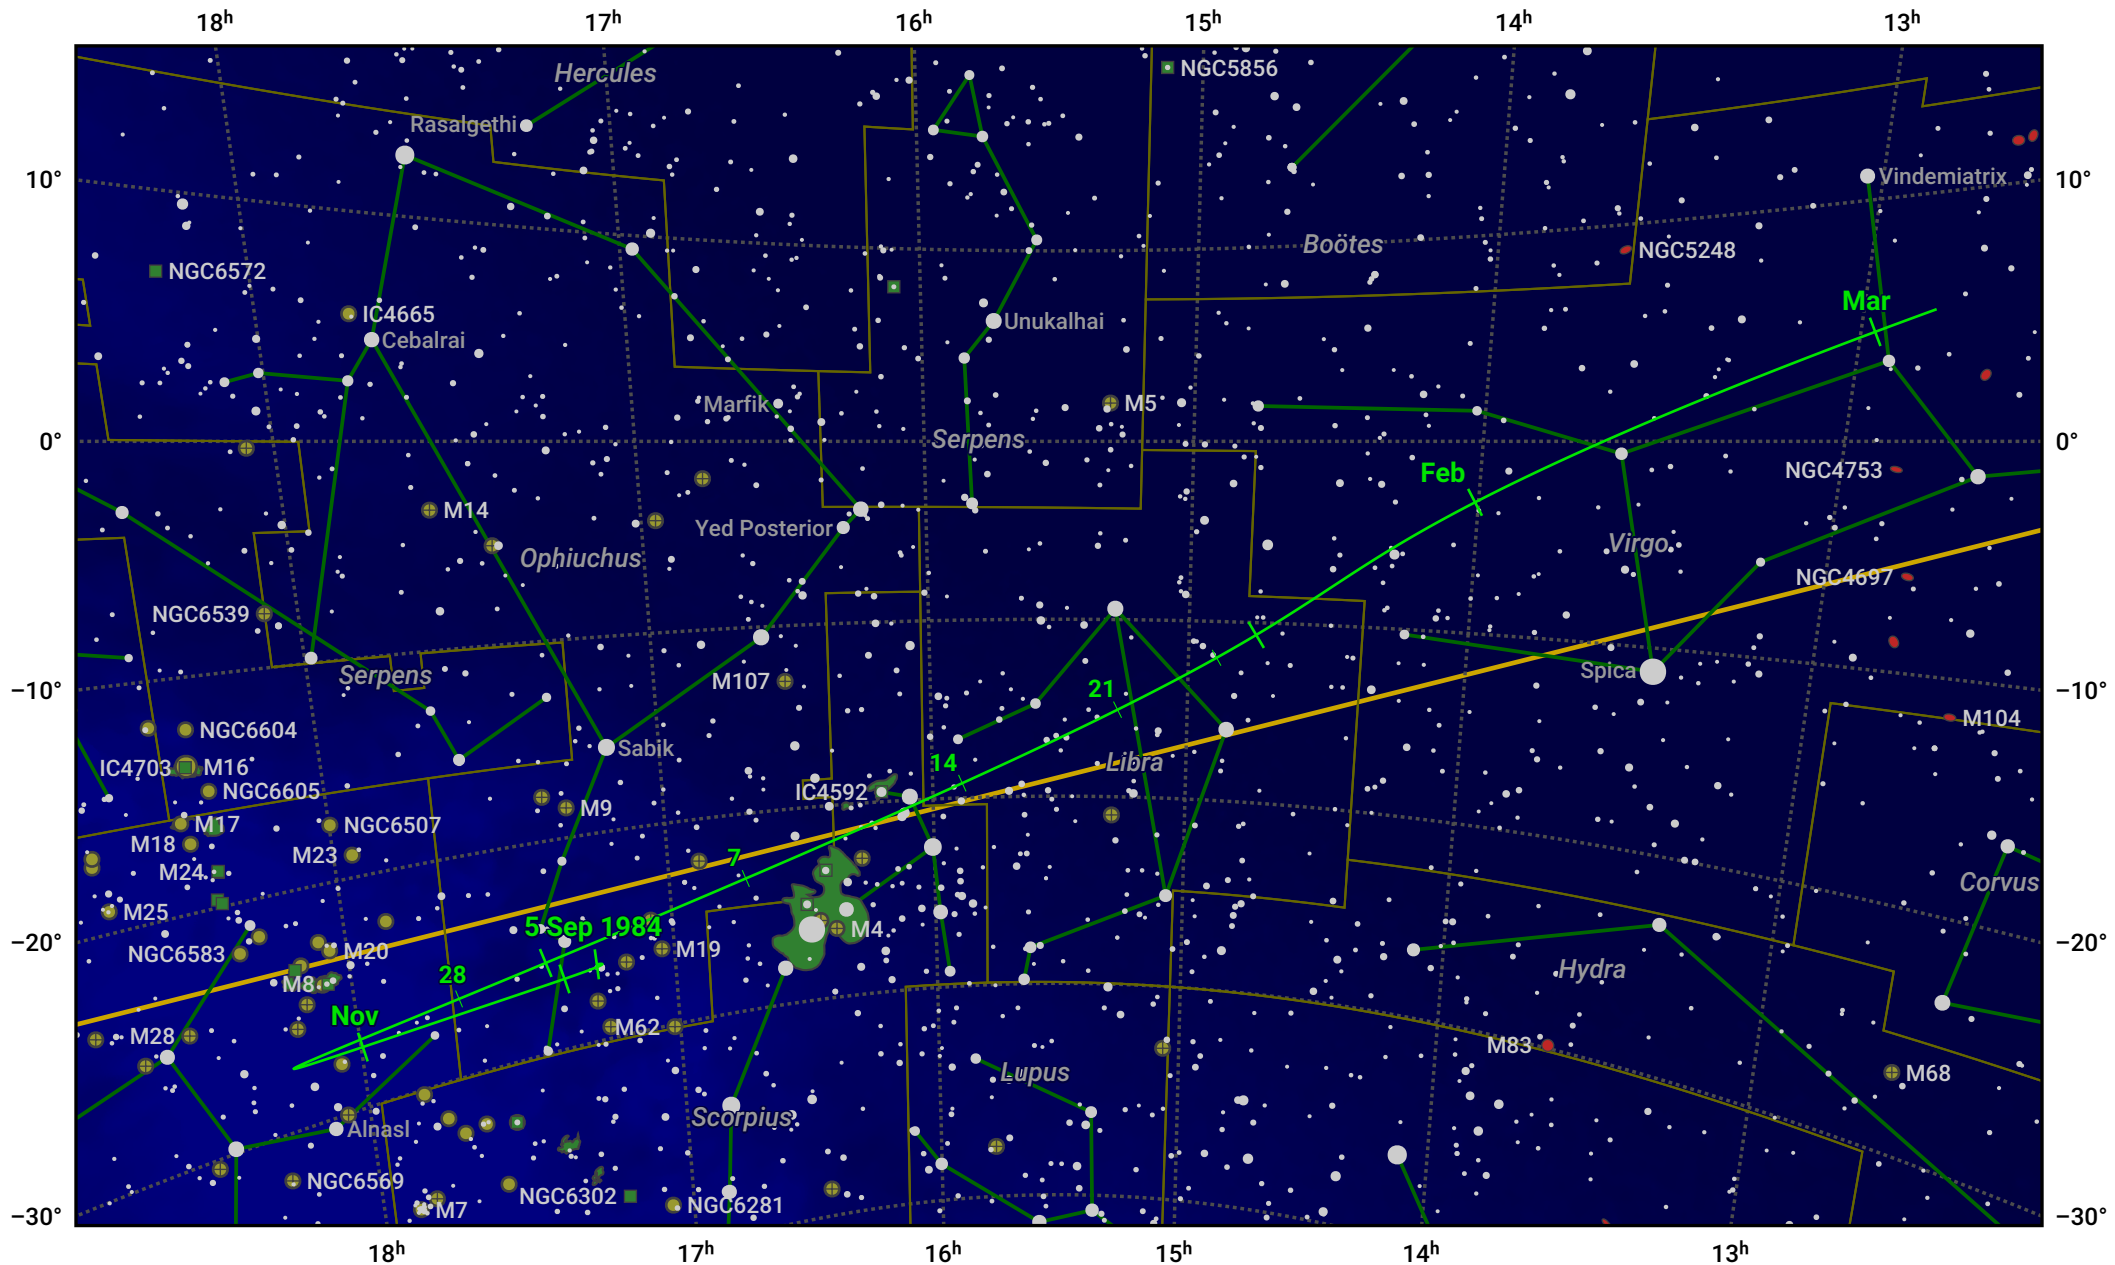

The path of 45P/Honda-Mrkos-Pajdusakova starting on 5 Sep 1984

© Dominic Ford 2011–2024. Date markers placed at midnight UTC. Downloaded from <https://in-the-sky.org>

Magnitude scale: ● 7.0 ● 6.0 ● 5.0 ● 4.0 ● 3.0 ● 2.0 ● 1.0

— Ecliptic Plane

● Galaxy ■ Bright nebula ● Open cluster ● Globular cluster

Date	Mag
1984 Sep 24	13.1
1984 Oct 8	12.1
1984 Oct 20	11.0
1984 Oct 30	9.9
1984 Nov 1	9.6
1984 Nov 7	8.9
1984 Nov 15	7.8
1984 Nov 23	6.8
1984 Dec 24	7.8
1985 Jan 1	8.8
1985 Jan 2	8.9
1985 Jan 12	10.0
1985 Jan 24	11.0
1985 Feb 7	12.0
1985 Feb 23	13.0
1985 Mar 1	13.4