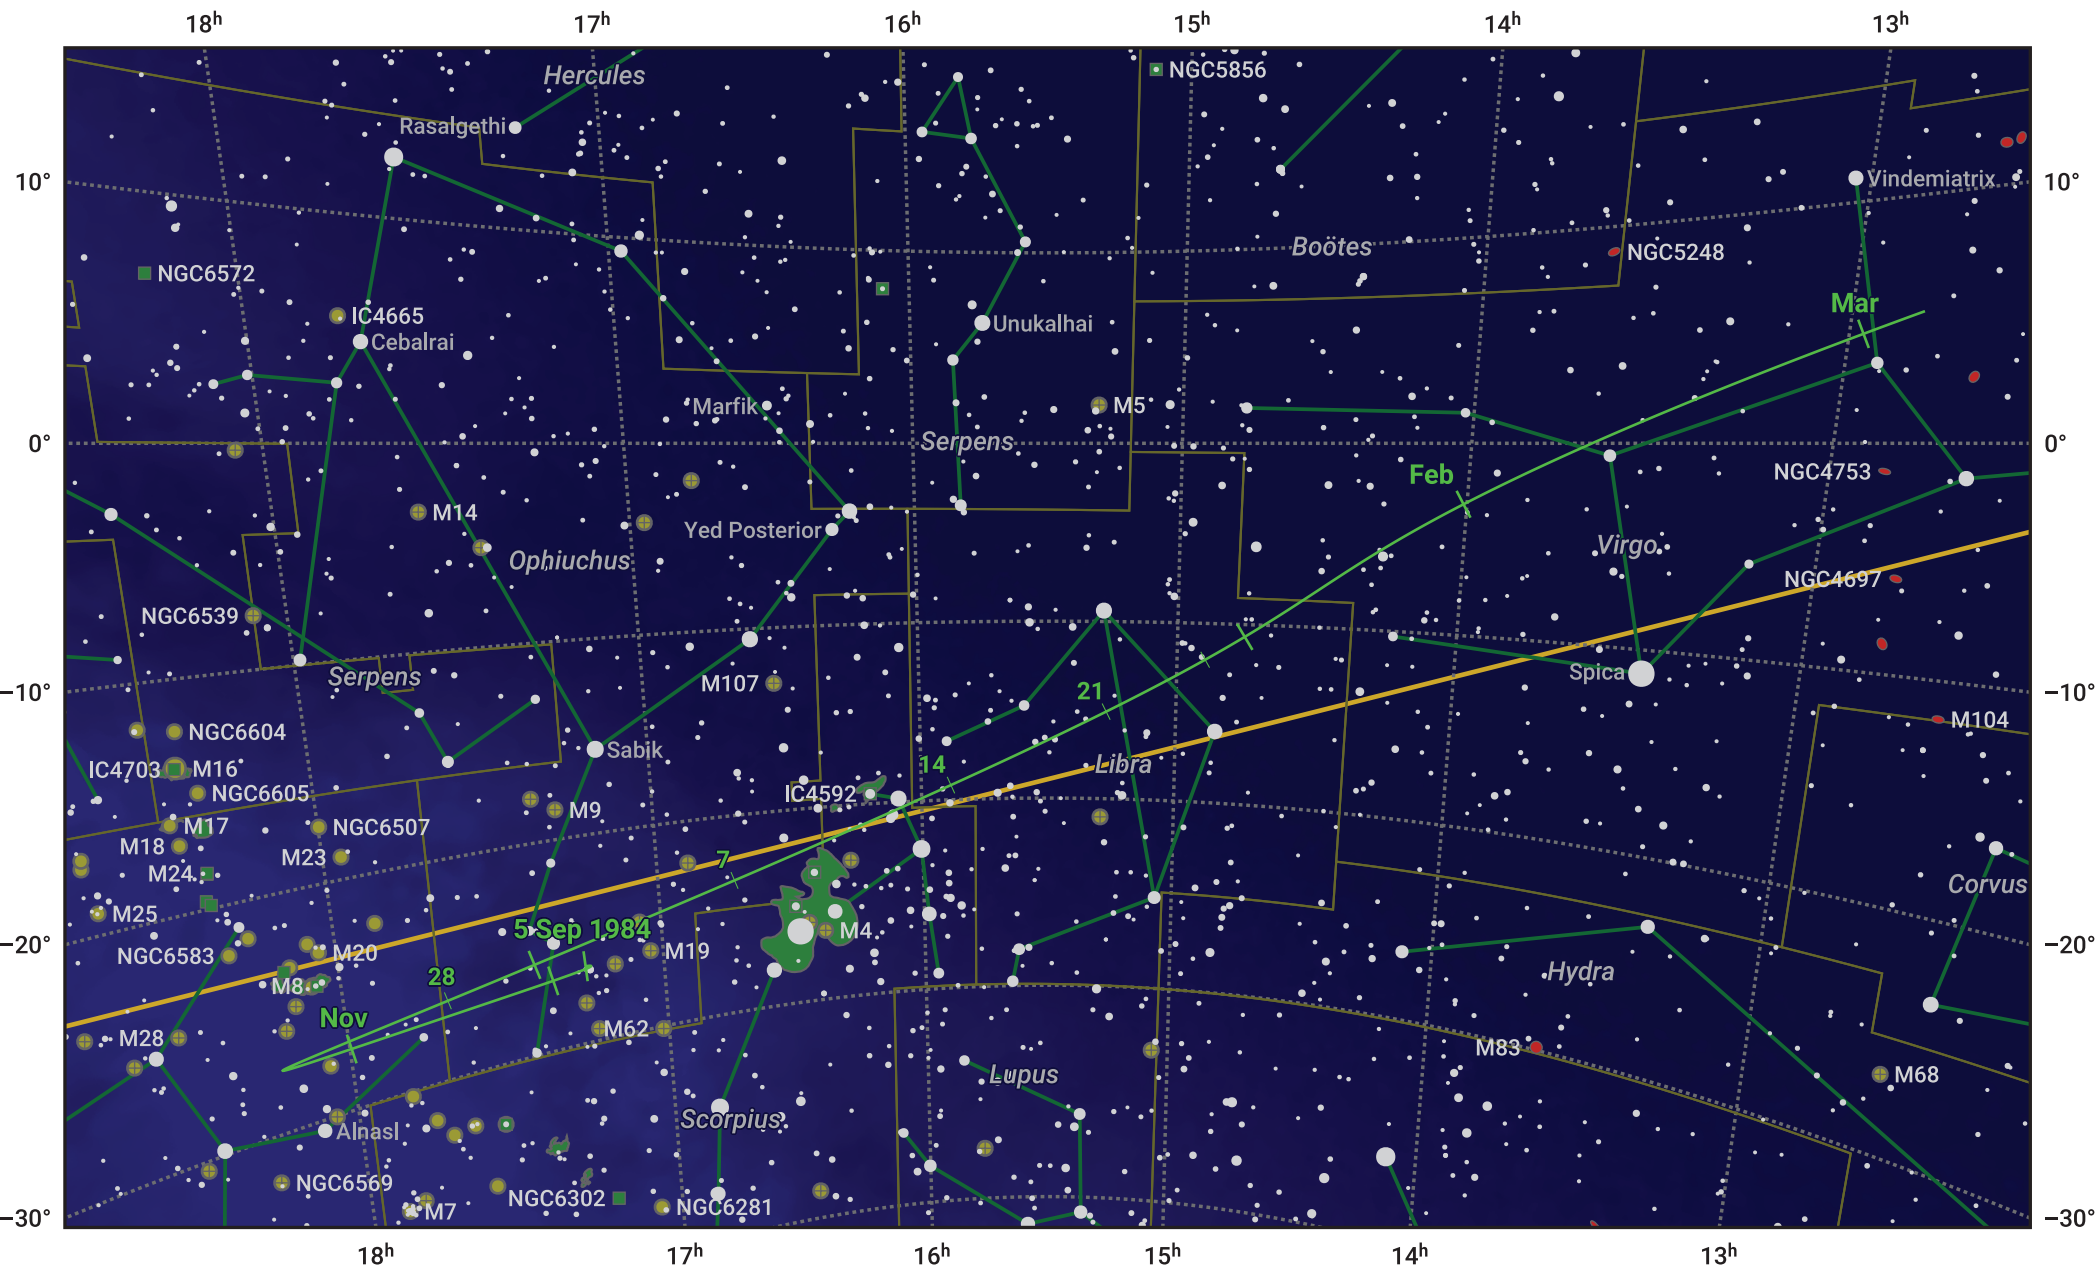

The path of 45P/Honda-Mrkos-Pajdusakova starting on 5 Sep 1984

© Dominic Ford 2011–2024. Date markers placed at midnight UTC. Downloaded from <https://in-the-sky.org>

Magnitude scale: • 7.0 • 6.0 • 5.0 • 4.0 • 3.0 • 2.0 • 1.0

— Ecliptic Plane

■ Galaxy
 ■ Bright nebula
 ● Open cluster
 ⊕ Globular cluster

Date	Mag
1984 Sep 24	13.1
1984 Oct 8	12.1
1984 Oct 20	11.0
1984 Oct 30	9.9
1984 Nov 1	9.6
1984 Nov 7	8.9
1984 Nov 15	7.8
1984 Nov 23	6.8
1984 Dec 24	7.8
1985 Jan 1	8.8
1985 Jan 2	8.9
1985 Jan 12	10.0
1985 Jan 24	11.0
1985 Feb 7	12.0
1985 Feb 23	13.0
1985 Mar 1	13.4