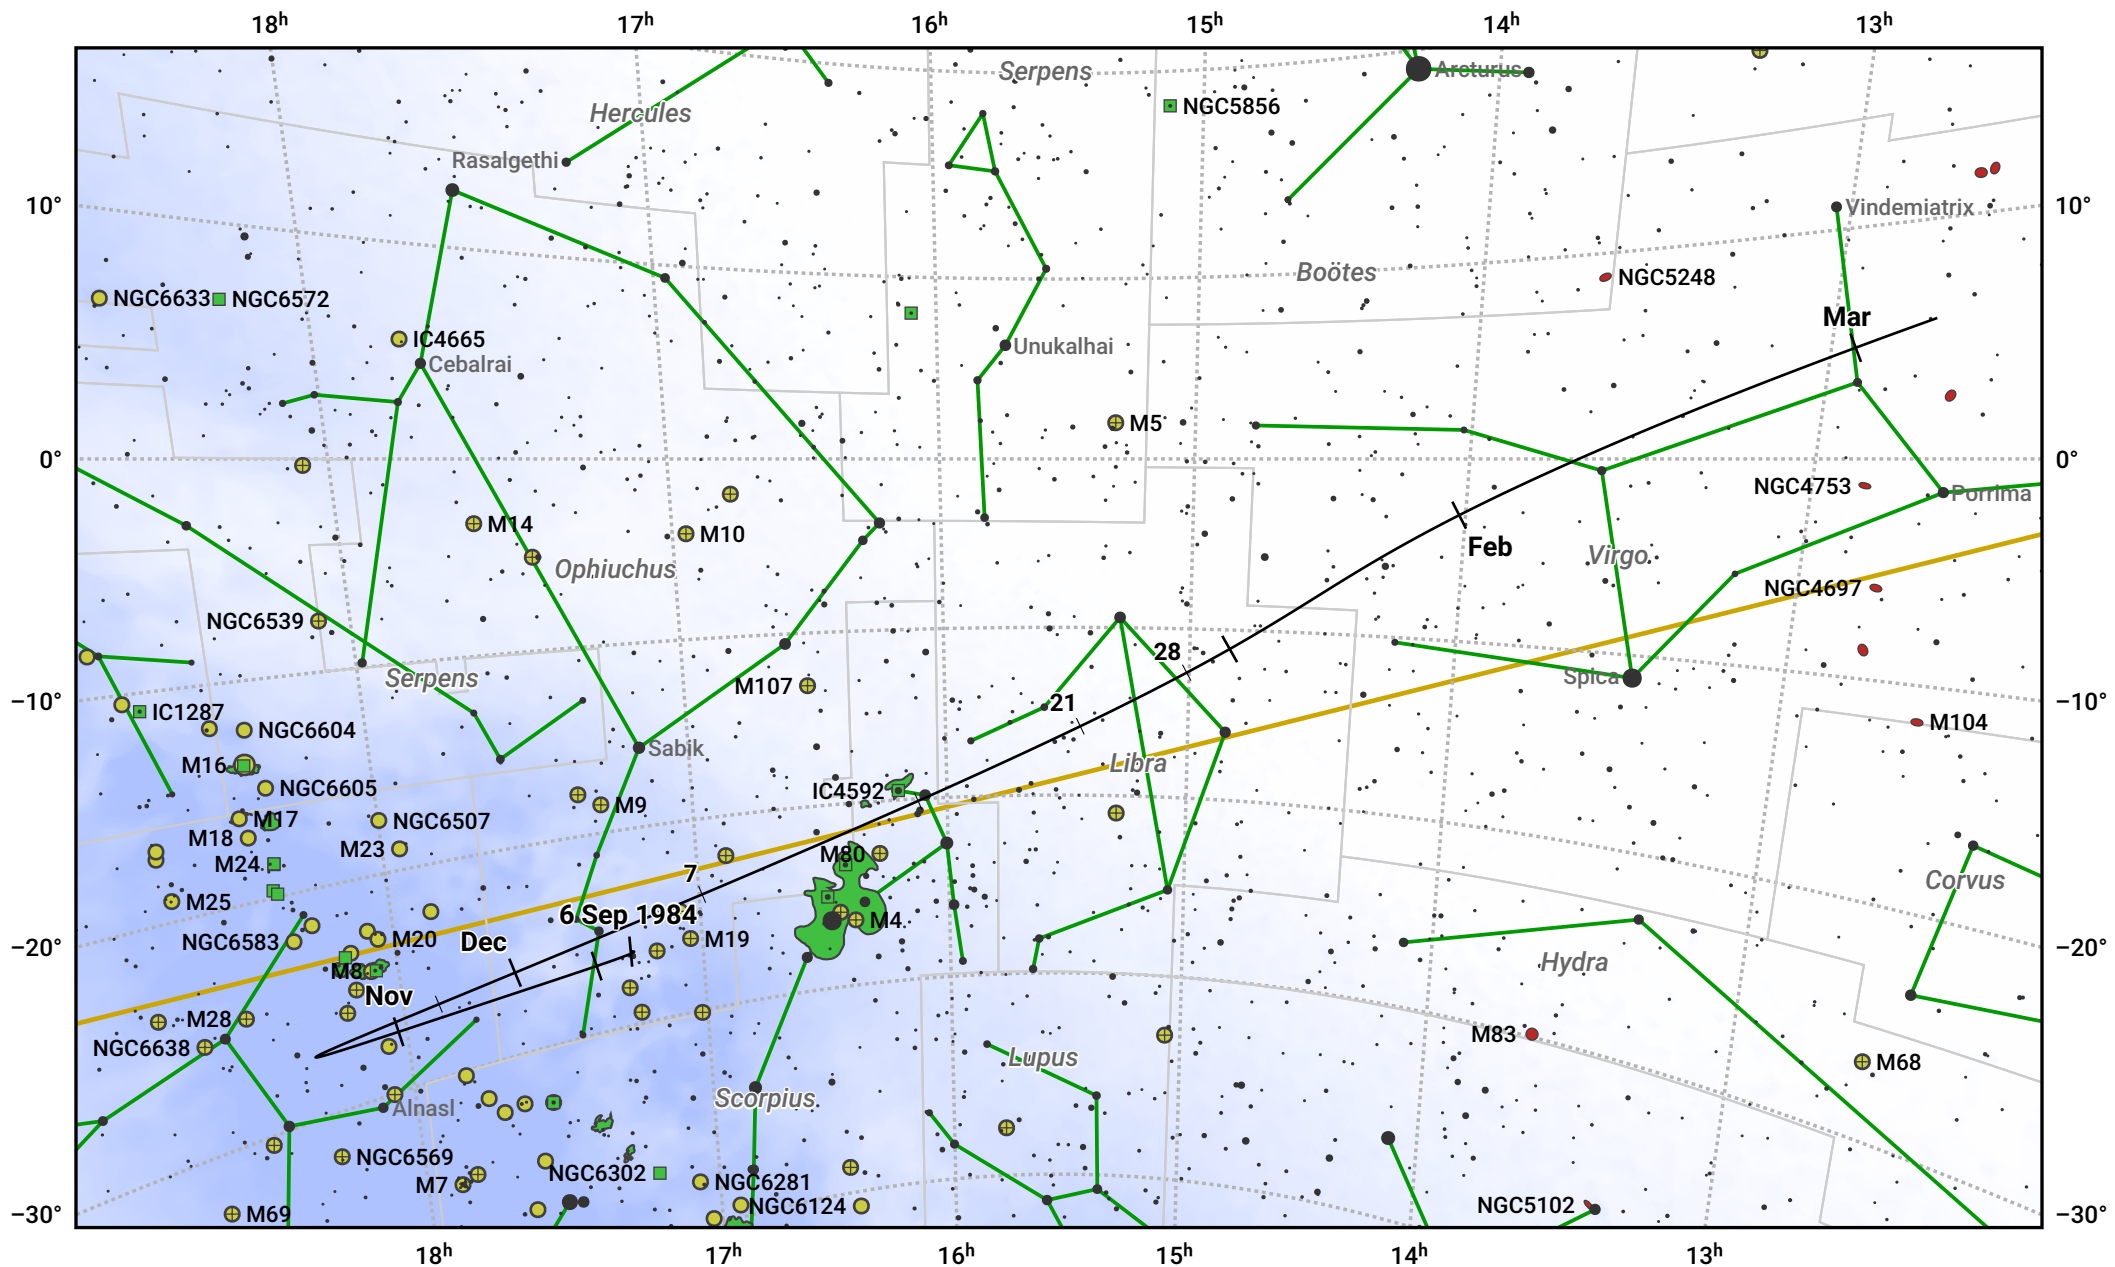

# The path of 45P/Honda-Mrkos-Pajdusakova starting on 6 Sep 1984

© Dominic Ford 2011–2024. Date markers placed at midnight UTC. Downloaded from <https://in-the-sky.org>

Magnitude scale: ● 7.0 ● 6.0 ● 5.0 ● 4.0 ● 3.0 ● 2.0 ● 1.0 ● 0.0

— Ecliptic Plane

● Galaxy    ■ Bright nebula    ● Open cluster    ⊕ Globular cluster

Date	Mag
1984 Sep 25	13.1
1984 Oct 9	12.1
1984 Oct 22	10.9
1984 Oct 31	9.9
1984 Nov 1	9.8
1984 Nov 8	8.9
1984 Nov 16	7.8
1984 Nov 24	6.8
1984 Dec 26	7.9
1985 Jan 1	8.6
1985 Jan 4	9.0
1985 Jan 14	10.0
1985 Jan 26	11.1
1985 Feb 9	12.1
1985 Feb 25	13.1
1985 Mar 1	13.3