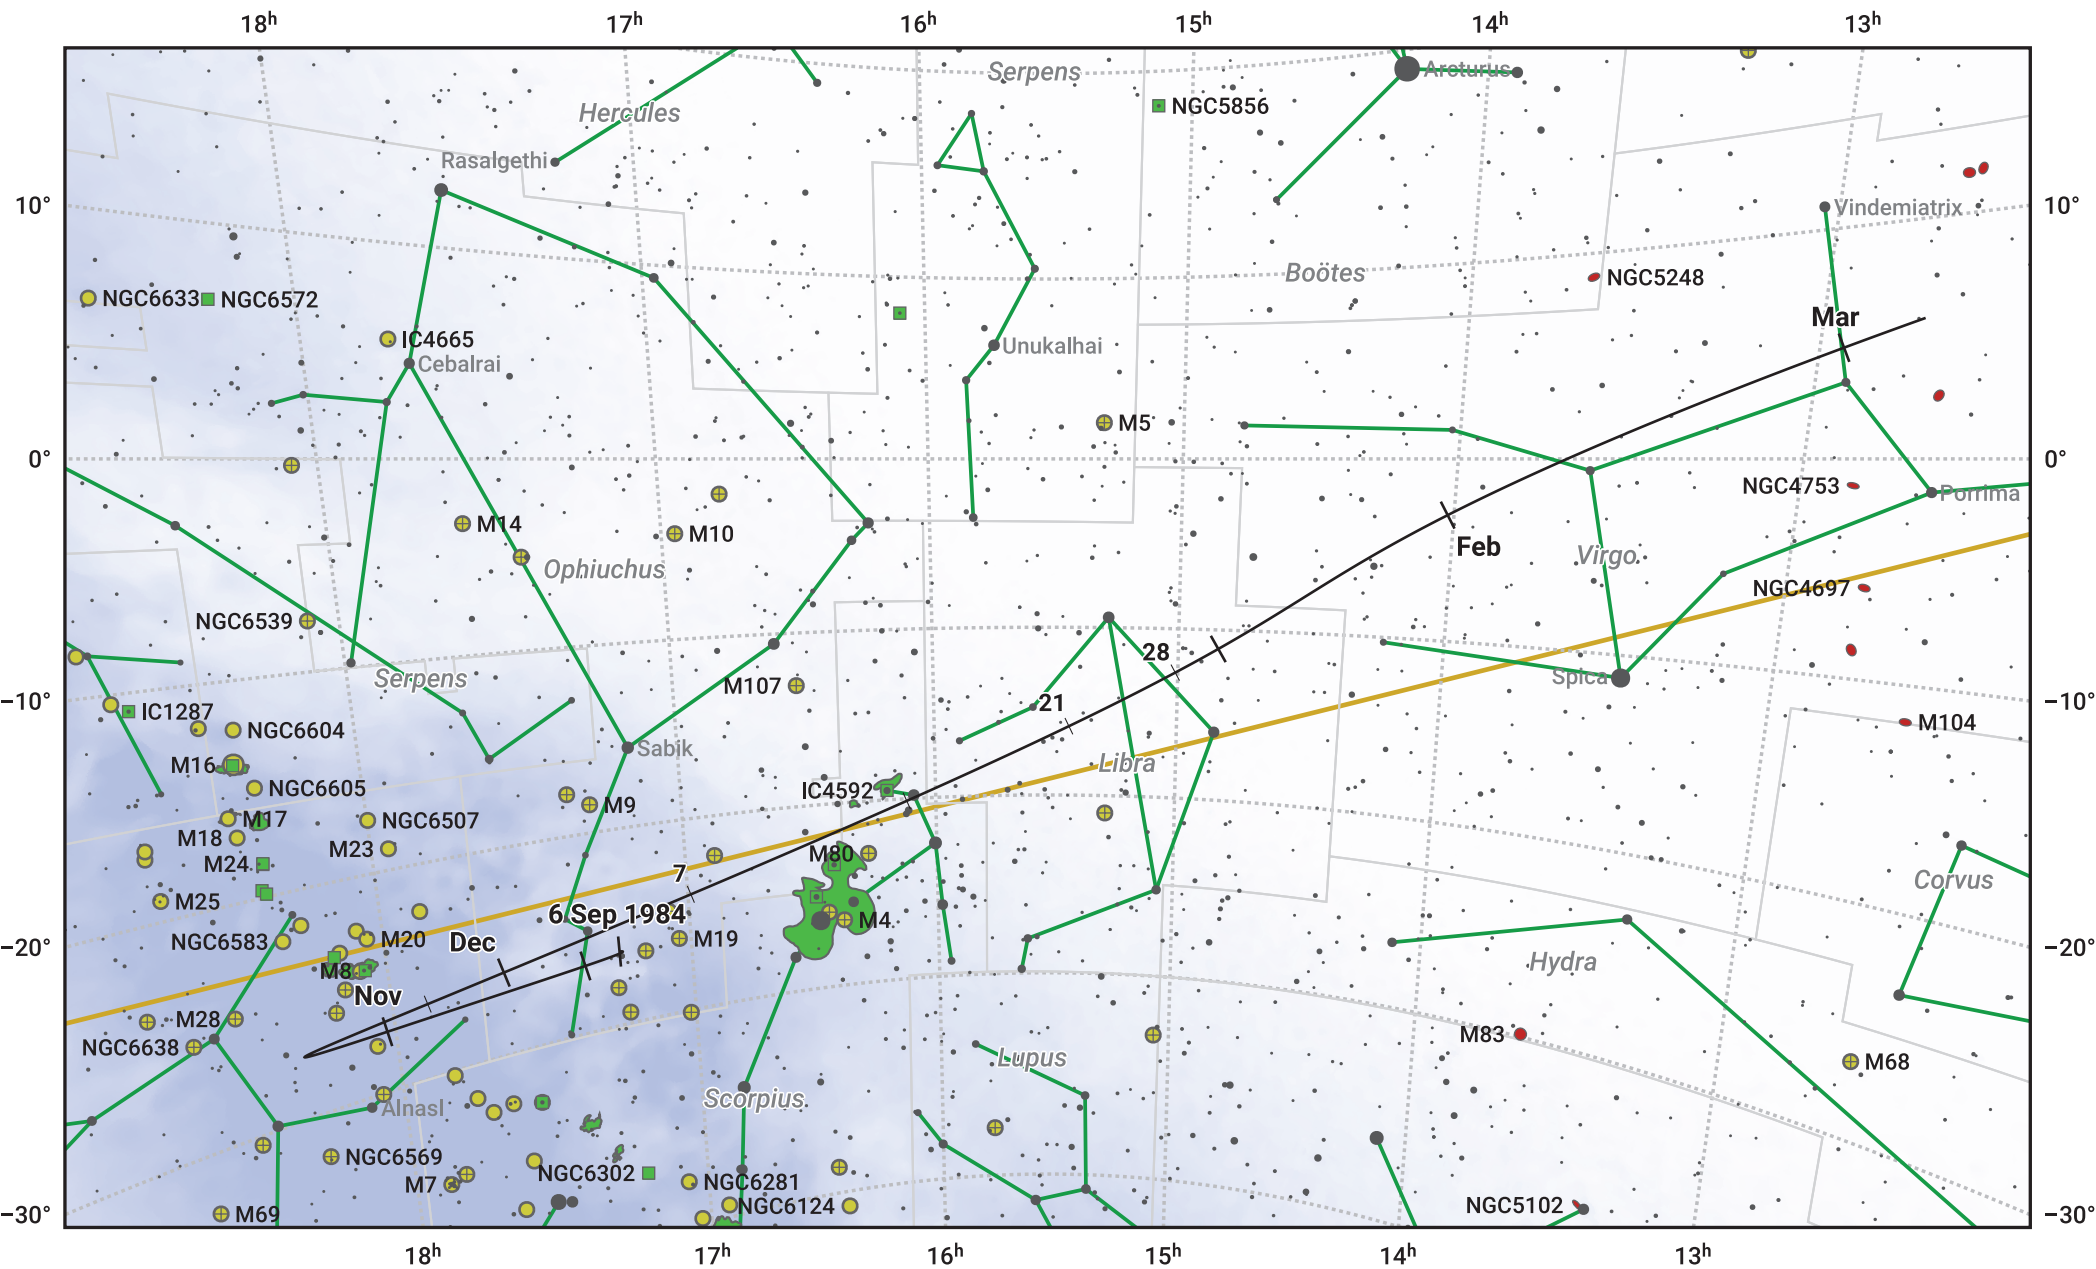

The path of 45P/Honda-Mrkos-Pajdusakova starting on 6 Sep 1984

© Dominic Ford 2011–2024. Date markers placed at midnight UTC. Downloaded from <https://in-the-sky.org>

Magnitude scale: ● 7.0 ● 6.0 ● 5.0 ● 4.0 ● 3.0 ● 2.0 ● 1.0 ● 0.0

— Ecliptic Plane

● Galaxy ■ Bright nebula ● Open cluster ⊕ Globular cluster

Date	Mag
1984 Sep 25	13.1
1984 Oct 9	12.1
1984 Oct 22	10.9
1984 Oct 31	9.9
1984 Nov 1	9.8
1984 Nov 8	8.9
1984 Nov 16	7.8
1984 Nov 24	6.8
1984 Dec 26	7.9
1985 Jan 1	8.6
1985 Jan 4	9.0
1985 Jan 14	10.0
1985 Jan 26	11.1
1985 Feb 9	12.1
1985 Feb 25	13.1
1985 Mar 1	13.3