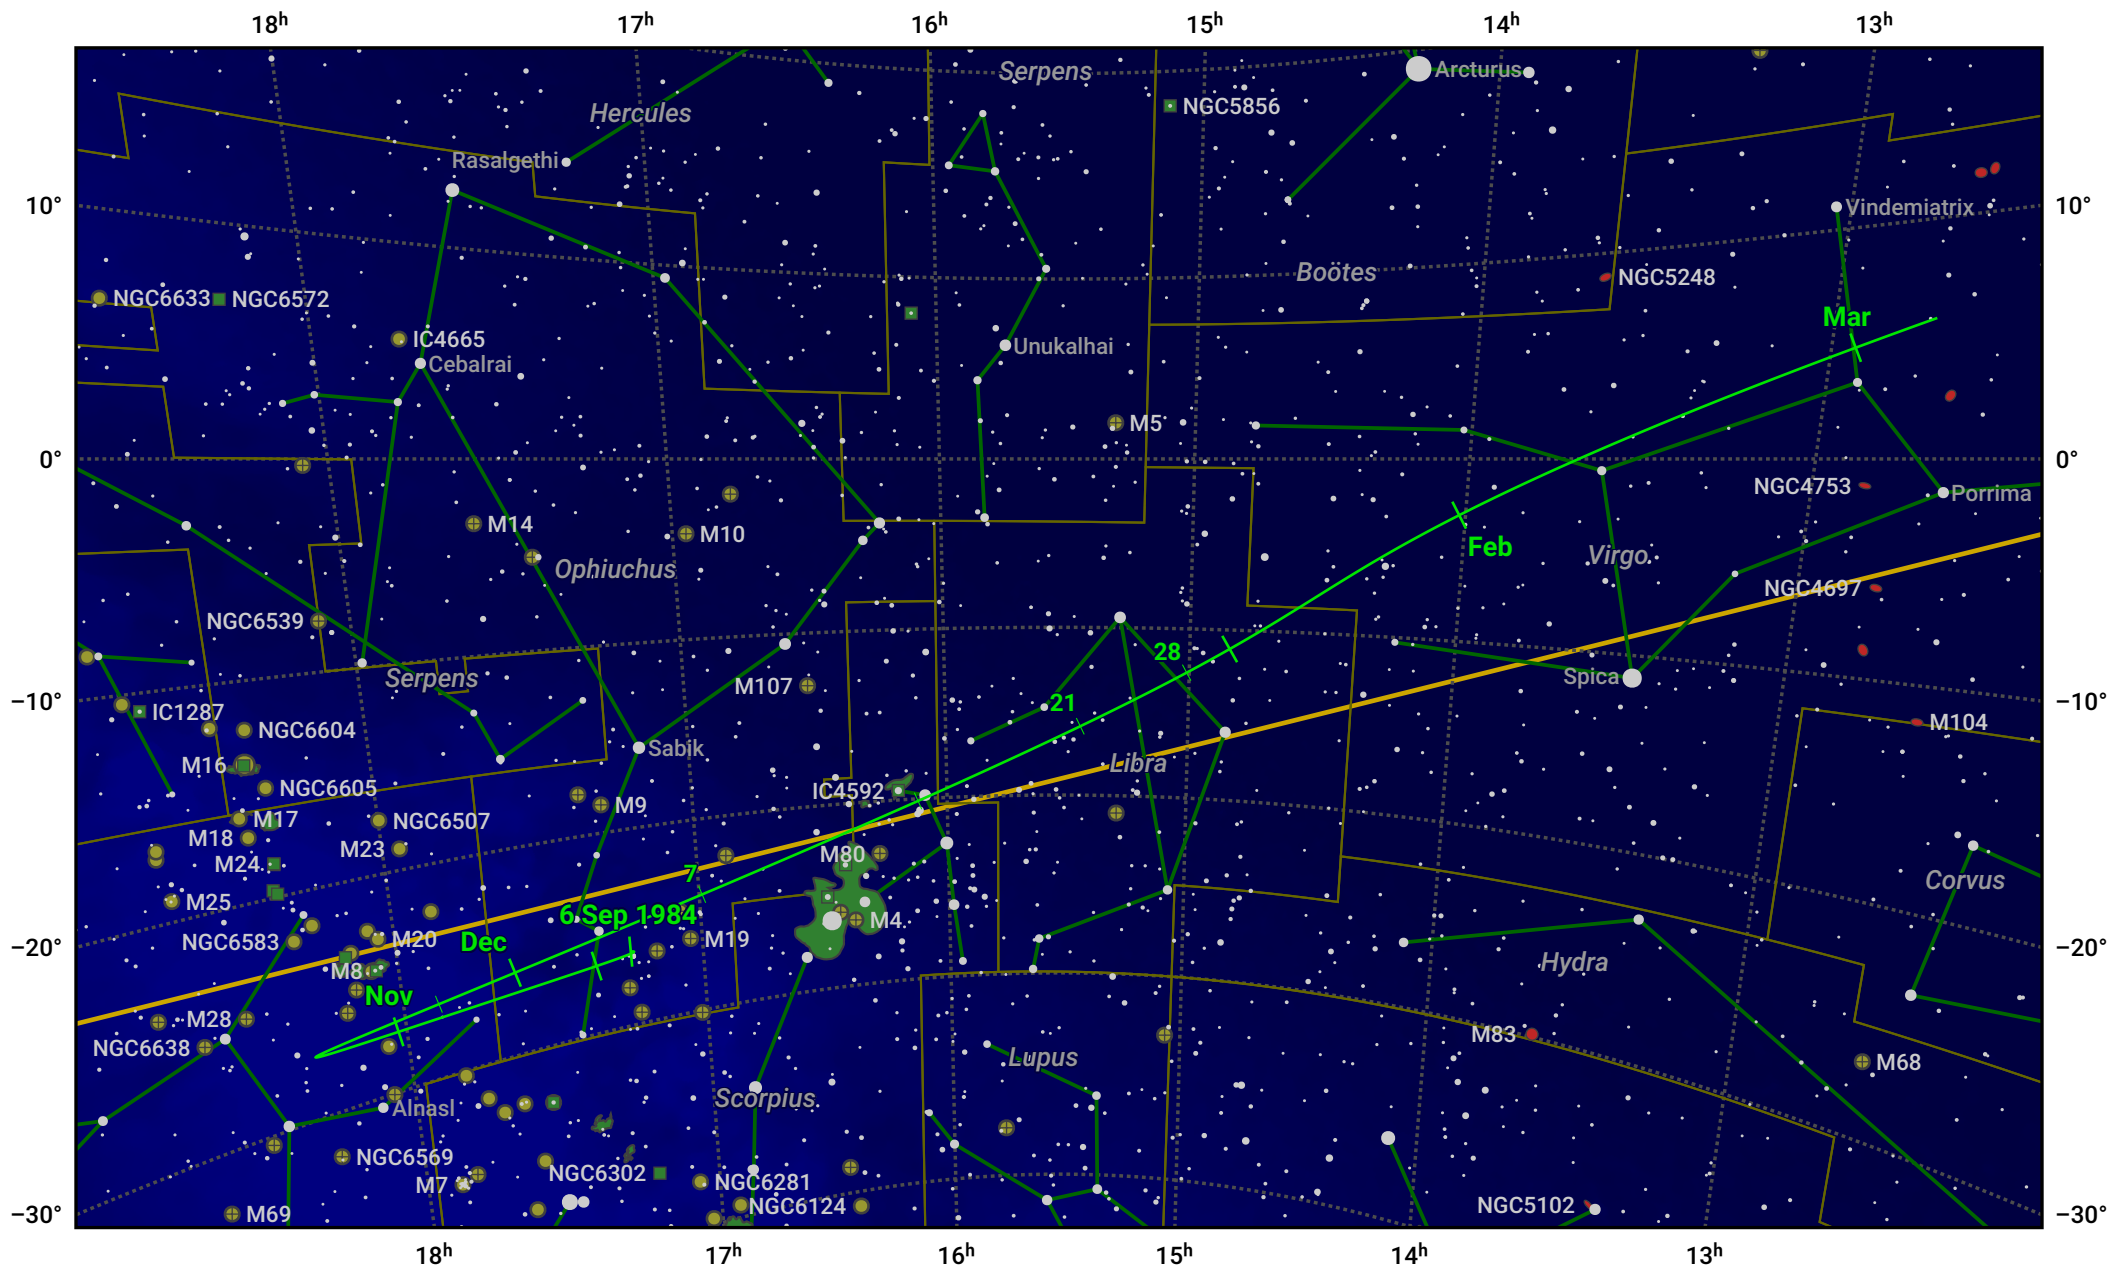

# The path of 45P/Honda-Mrkos-Pajdusakova starting on 6 Sep 1984

© Dominic Ford 2011–2024. Date markers placed at midnight UTC. Downloaded from <https://in-the-sky.org>

Magnitude scale: ● 7.0 ● 6.0 ● 5.0 ● 4.0 ● 3.0 ● 2.0 ● 1.0 ● 0.0

— Ecliptic Plane

● Galaxy    ■ Bright nebula    ● Open cluster    ⊕ Globular cluster

Date	Mag
1984 Sep 25	13.1
1984 Oct 9	12.1
1984 Oct 22	10.9
1984 Oct 31	9.9
1984 Nov 1	9.8
1984 Nov 8	8.9
1984 Nov 16	7.8
1984 Nov 24	6.8
1984 Dec 26	7.9
1985 Jan 1	8.6
1985 Jan 4	9.0
1985 Jan 14	10.0
1985 Jan 26	11.1
1985 Feb 9	12.1
1985 Feb 25	13.1
1985 Mar 1	13.3