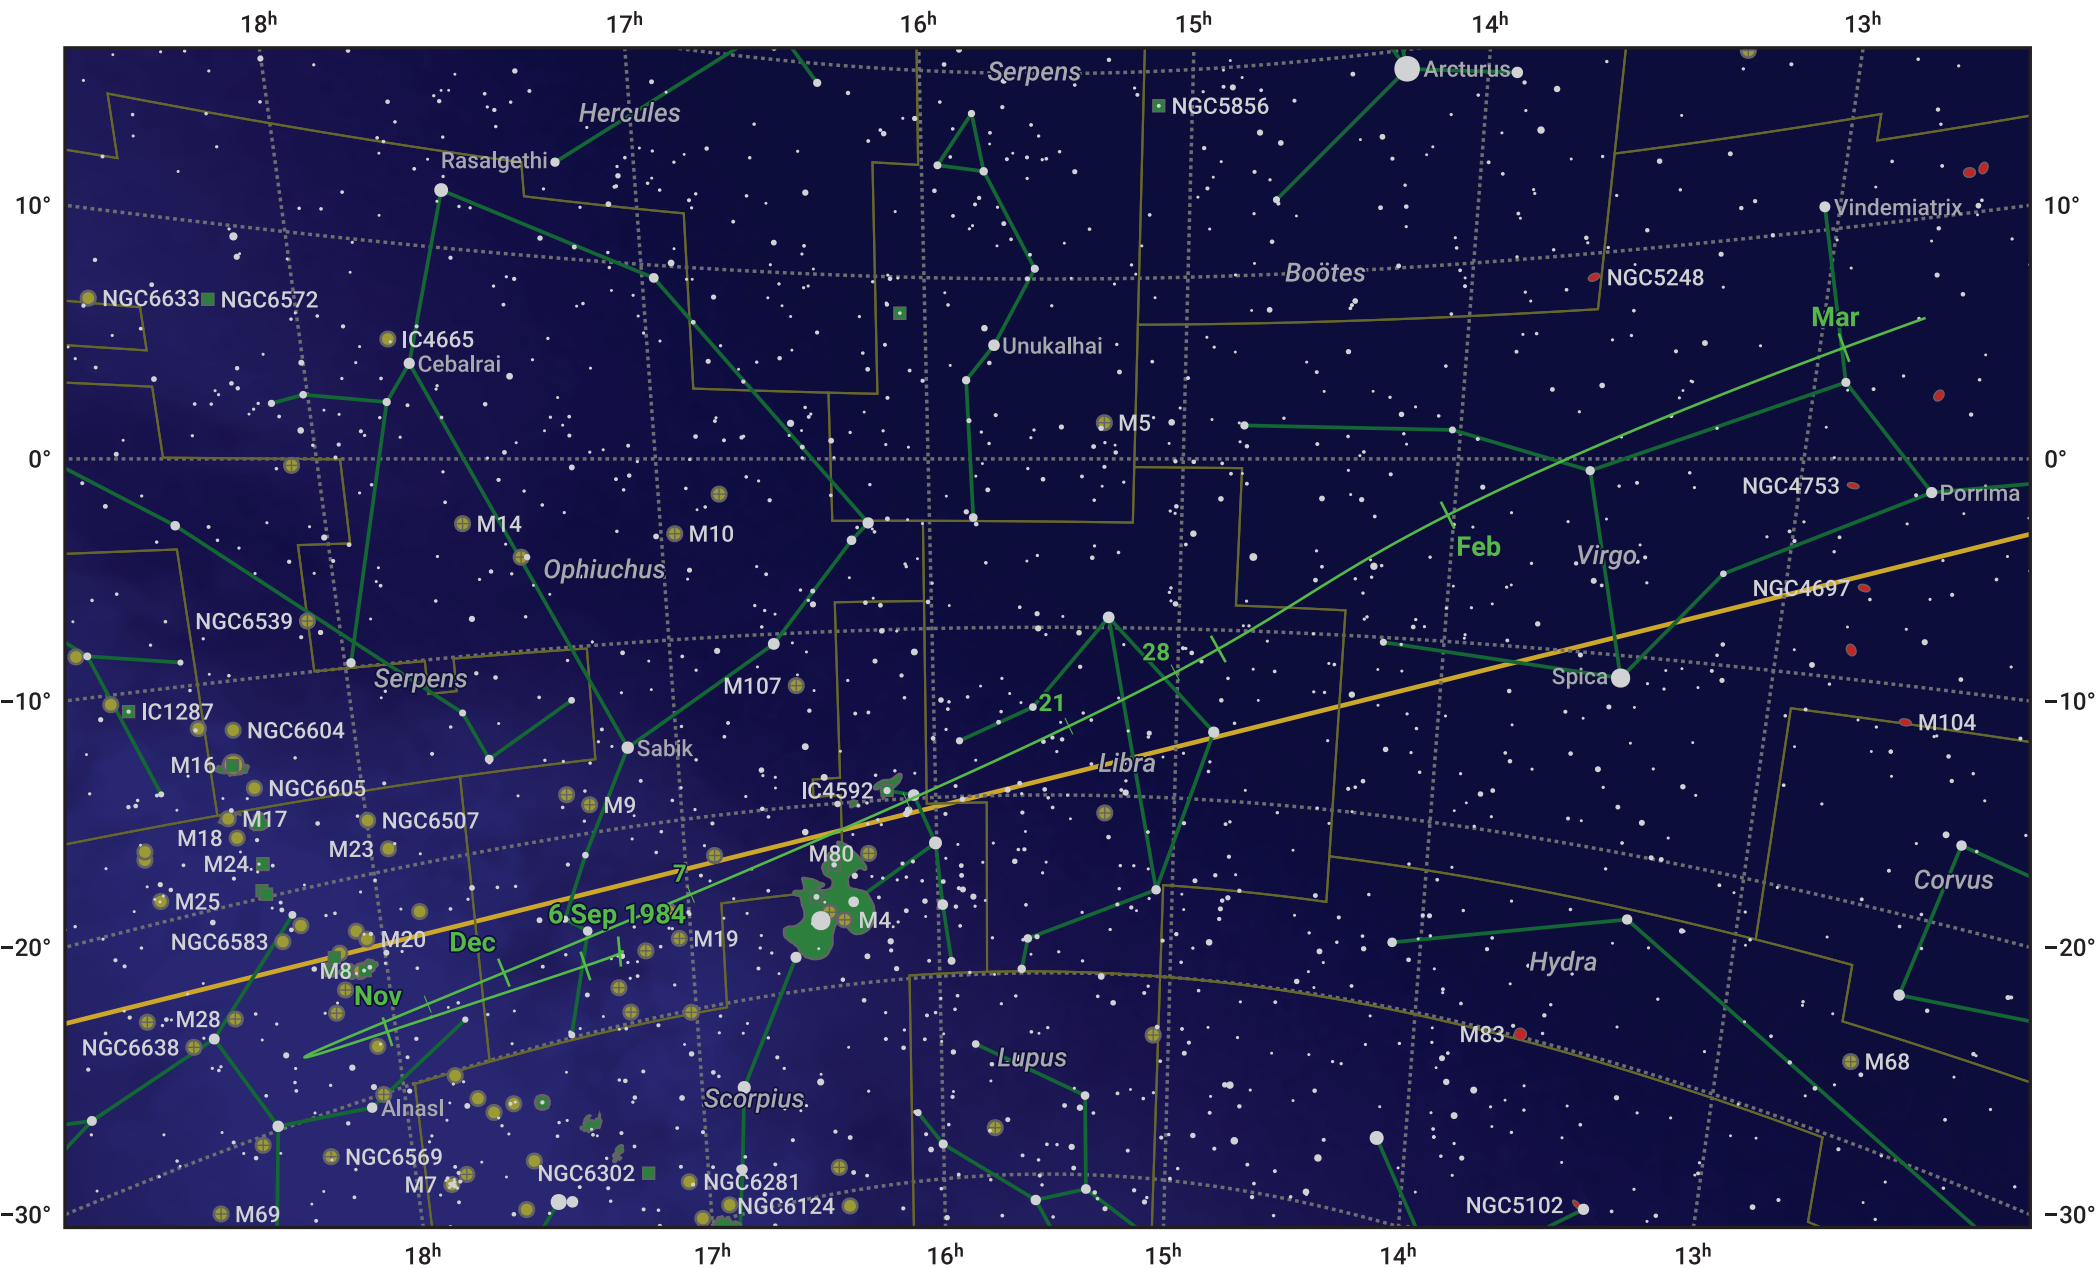

# The path of 45P/Honda-Mrkos-Pajdusakova starting on 6 Sep 1984

© Dominic Ford 2011–2024. Date markers placed at midnight UTC. Downloaded from <https://in-the-sky.org>

Magnitude scale:    • 7.0    • 6.0    • 5.0    • 4.0    • 3.0    • 2.0    • 1.0    • 0.0

— Ecliptic Plane

● Galaxy    
 ■ Bright nebula    
 ● Open cluster    
 ⊕ Globular cluster

| Date        | Mag  |
|-------------|------|
| 1984 Sep 25 | 13.1 |
| 1984 Oct 9  | 12.1 |
| 1984 Oct 22 | 10.9 |
| 1984 Oct 31 | 9.9  |
| 1984 Nov 1  | 9.8  |
| 1984 Nov 8  | 8.9  |
| 1984 Nov 16 | 7.8  |
| 1984 Nov 24 | 6.8  |
| 1984 Dec 26 | 7.9  |
| 1985 Jan 1  | 8.6  |
| 1985 Jan 4  | 9.0  |
| 1985 Jan 14 | 10.0 |
| 1985 Jan 26 | 11.1 |
| 1985 Feb 9  | 12.1 |
| 1985 Feb 25 | 13.1 |
| 1985 Mar 1  | 13.3 |